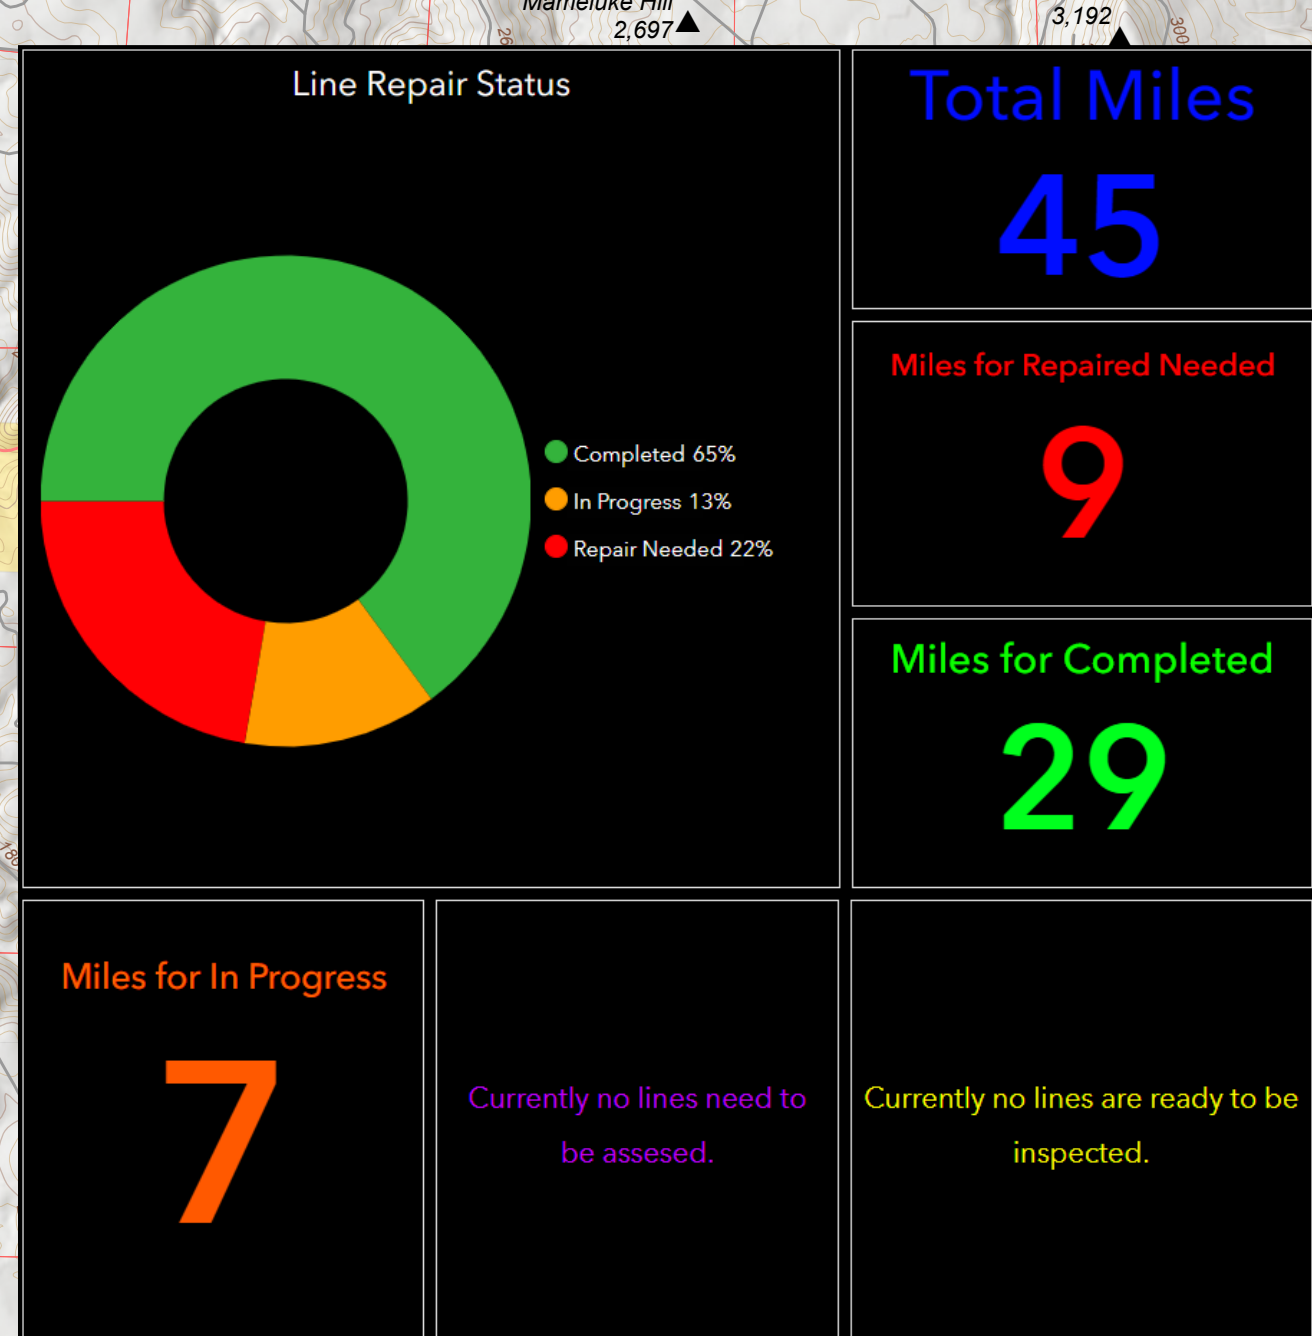

Branch X

Div H

Div J

TAHOE NATIONAL FOREST

ELDORADO NATIONAL FOREST

Div M

Div R

Branch XXV

- Contained Fire Edge
- Aviation Check Point
- Dip Site
- Helispot
- Sling Site
- Unimproved Landing Area
- Division Break
- Branch Break
- Drop Point
- Closure
- Camp
- Staging Area
- Lookout
- Hot Spot - Spot Fire
- Value at Risk
- Other
- Landmark
- Gate
- Fire Station
- Bridge
- Water Development or Draft Site
- Structure Wrap
- Stream Crossing
- Road Repair
- Retardant in Avoidance Area
- Resource Location
- Repair Point
- Landing or Log Deck
- Hazard Tree
- Fence - Cut/Damaged
- Dozer Push
- Culvert
- Clean Up Area
- Internet Access
- Repeater
- Safety Zone
- Hazard
- Water Source
- Restricted Water Source
- SPI Camino District
- SPI Tahoe District
- Budget Forest
- DPA
- SPI Existing Fuel Breaks
- Abatement Needed
- In Progress
- Completed - Inspected
- Hazard Tree Abatement

HAZARD TREE REMOVAL

MOSQUITO

CA-TNF-001371

10/29/2022

HAZARD TREE

MOSQUITO

10/29/2022