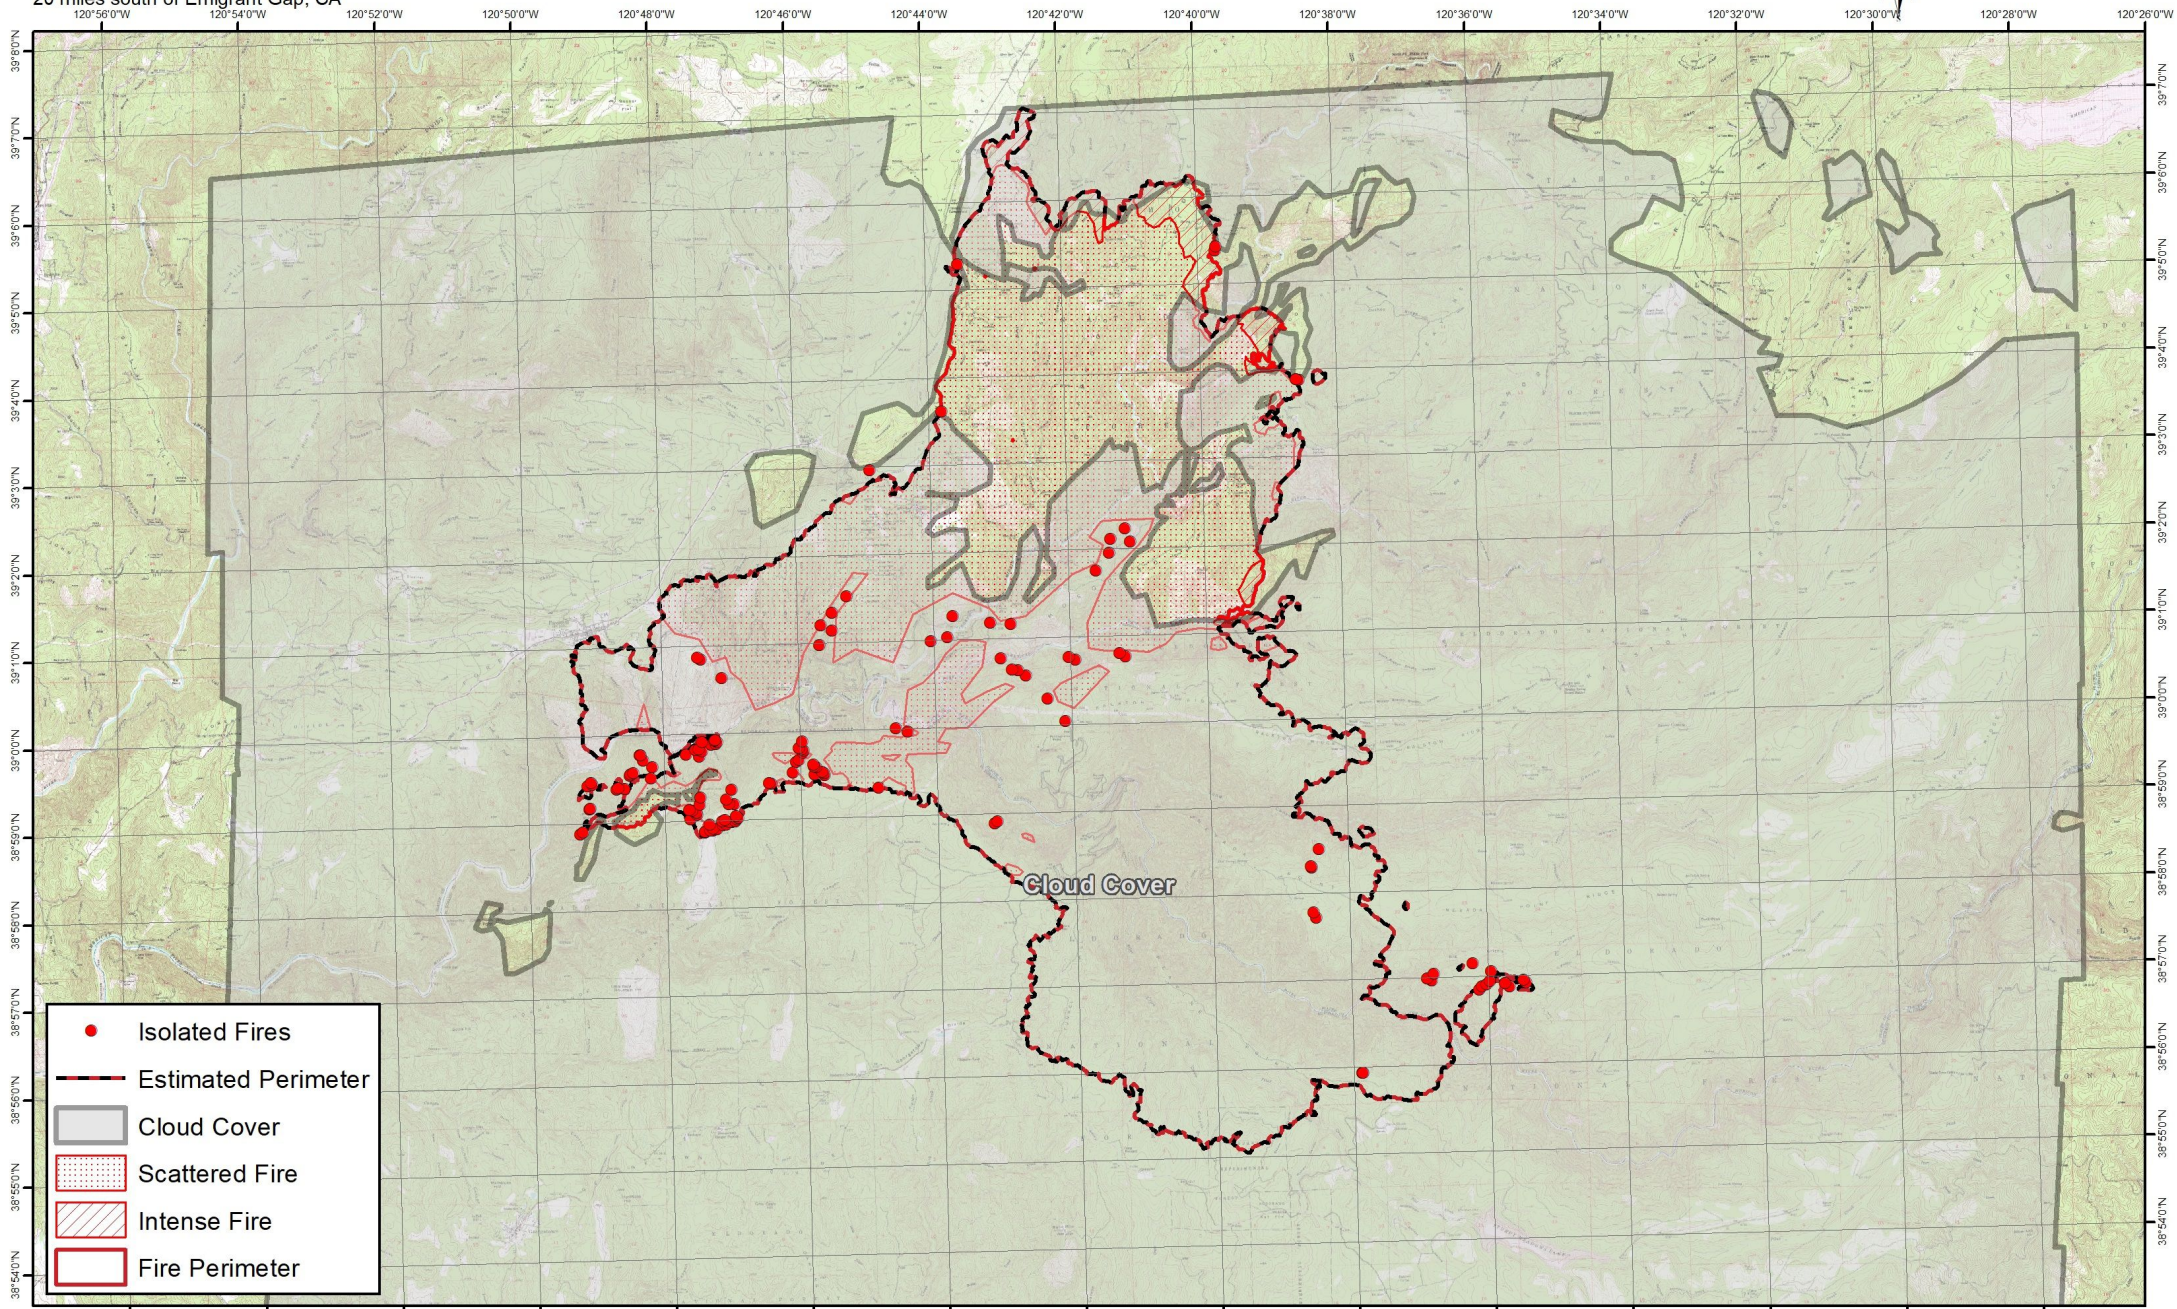

Mosquito Wildfire  
Tahoe NF  
20 miles south of Emigrant Gap, CA

12 Sep 2022  
c. 0900 UTC

- Isolated Fires
- Estimated Perimeter
- Cloud Cover
- Scattered Fire
- ▨ Intense Fire
- ▭ Fire Perimeter