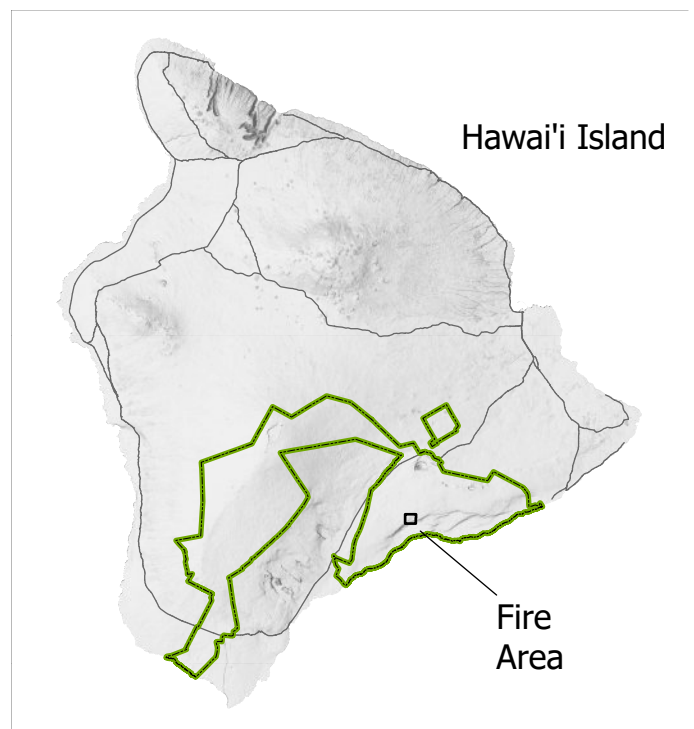

# Operations Map

Orthomosaic

## Hilina Pali Fire

HI-HVP-001884  
December 20, 2022

5.3 acres

Hawai'i Volcanoes National Park

- HAVO Helispots
- Fire Perimeter
- Hilina Pali Road
- Hilina Pali Trail
- Hawai'i Volcanoes NP