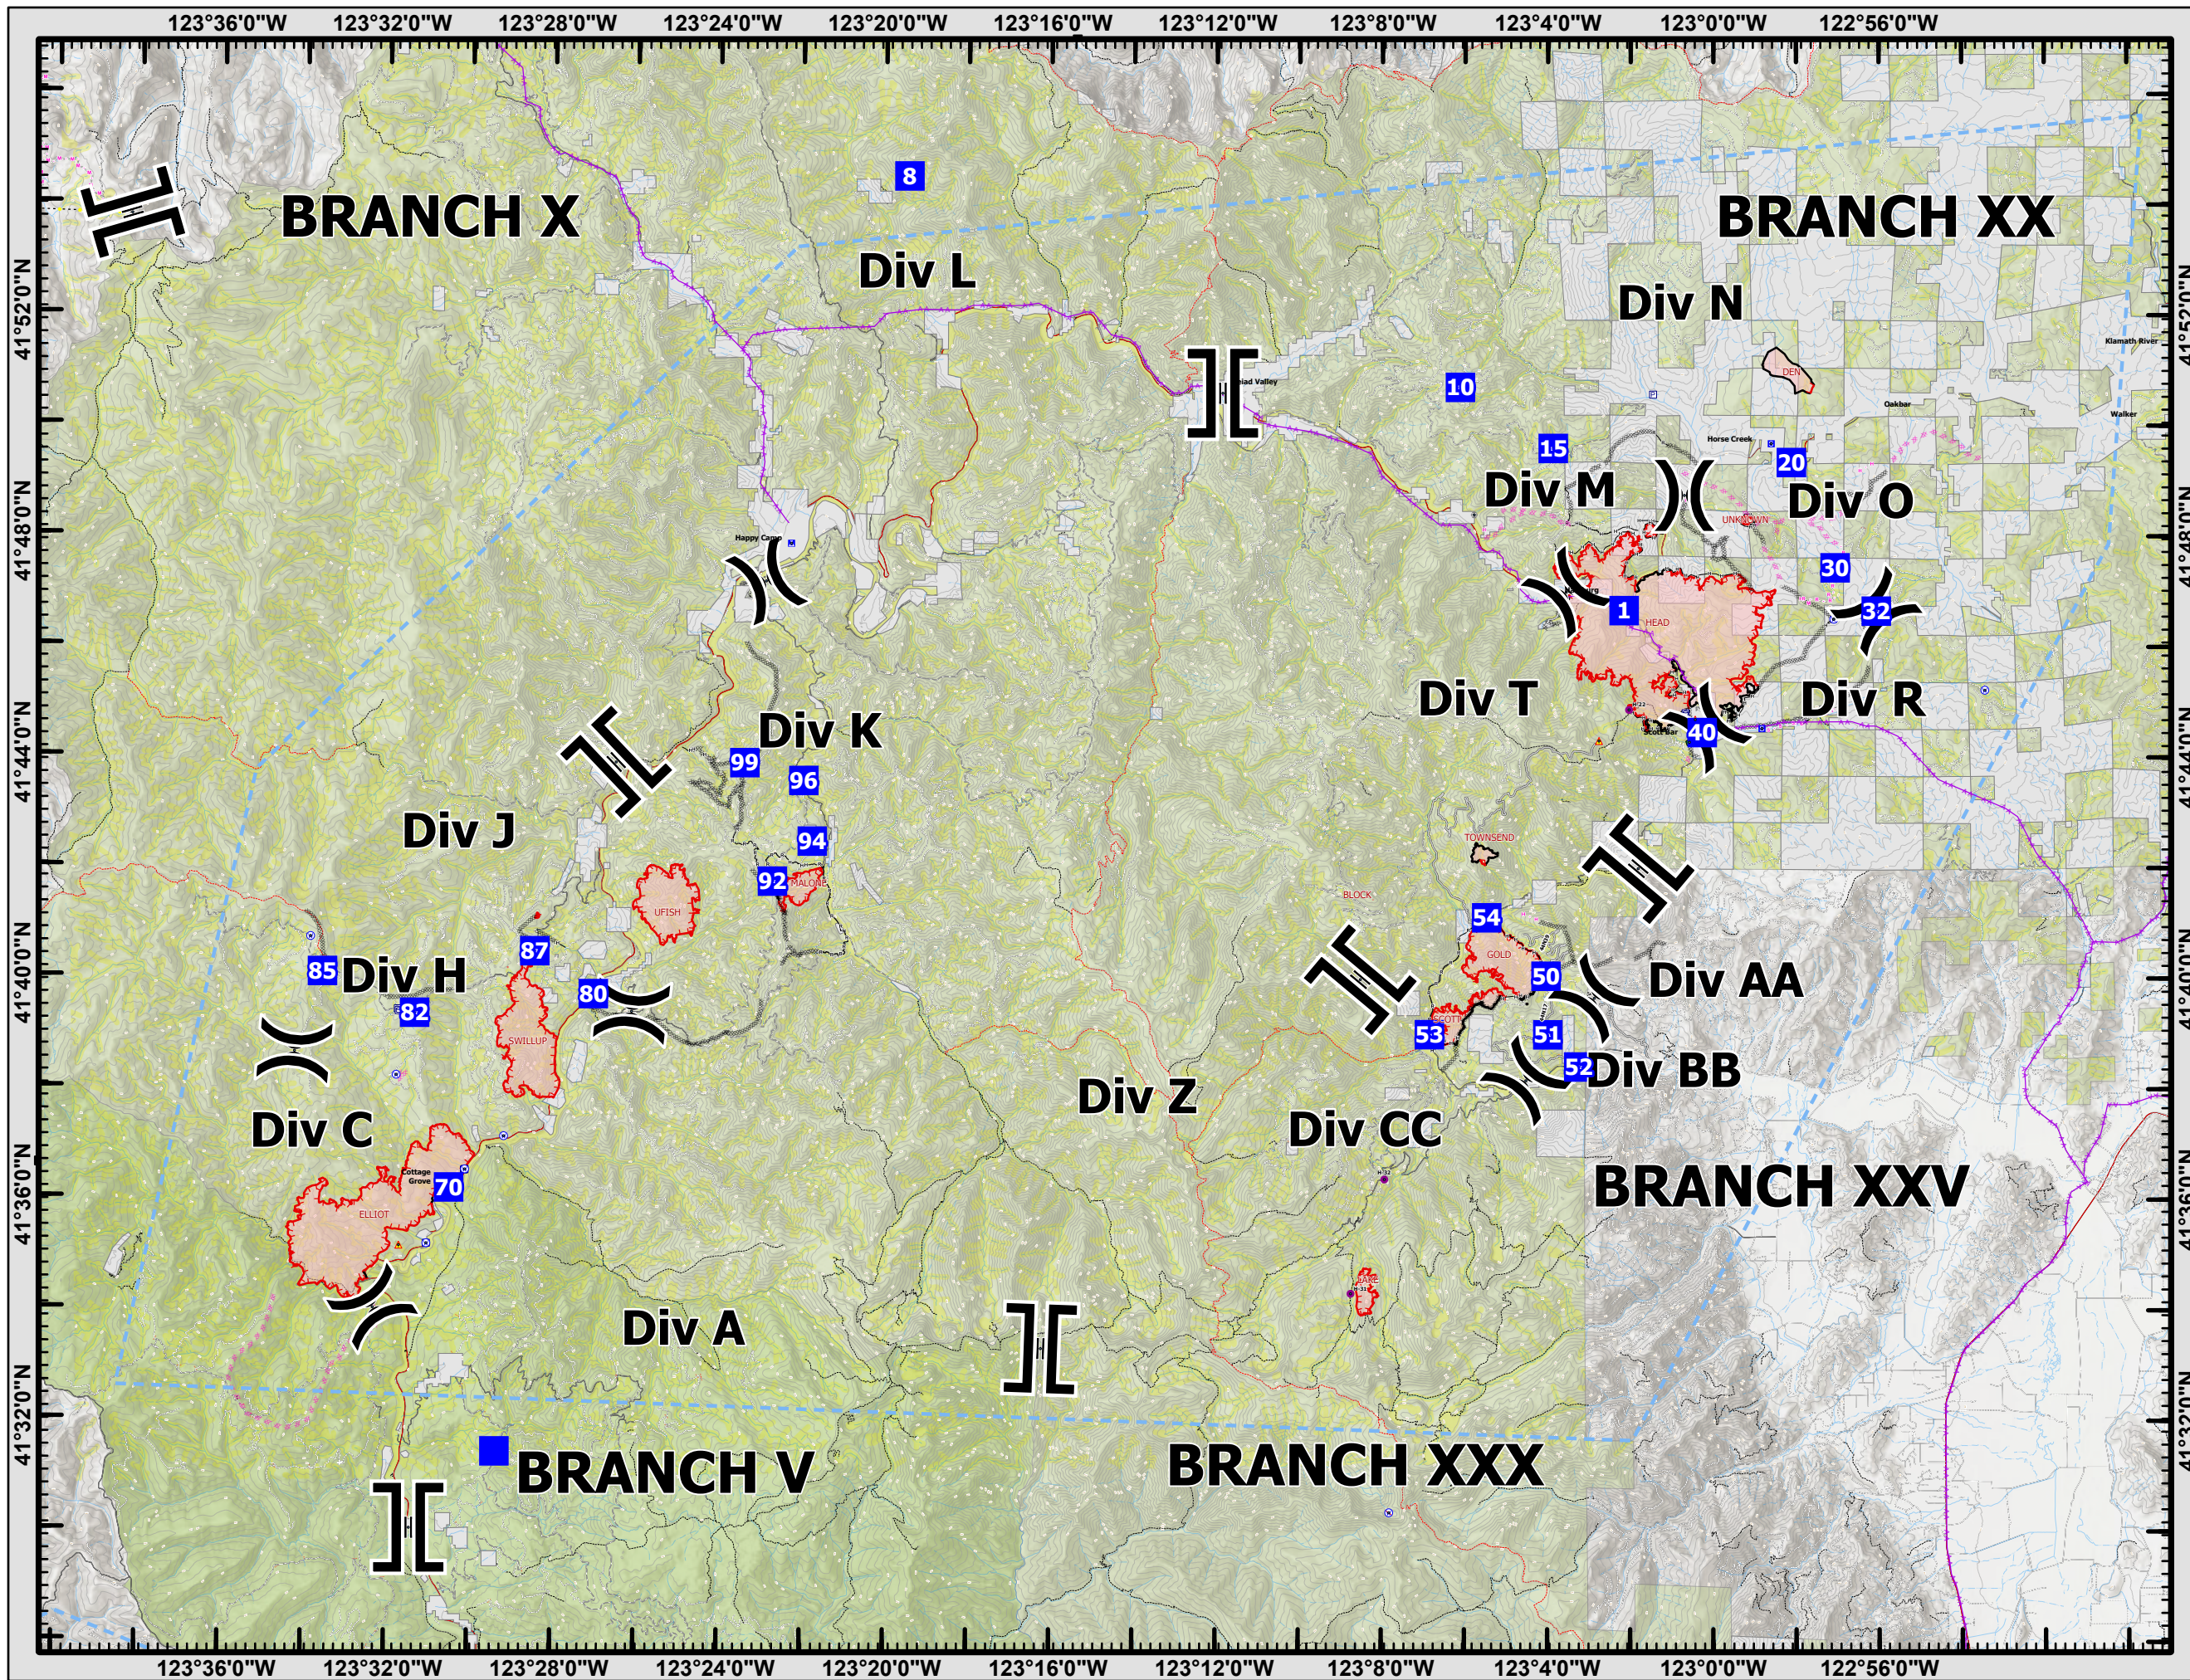

Pilot Map

Happy Camp Complex
CA-KNF-007022

August 24, 2023

- Transmission Lines
- Event Line
- Ops Completed
 - Completed Dozer Line
 - Completed Hand Line
 - Completed Road as Line
- Ops Planned
 - Planned Dozer Line
 - Planned Fuel Break
 - Planned Hand Line
 - Planned Mixed Construction Line
 - Planned Road as Line
 - Planned Secondary Line
- Reference
 - Access or Improved Road
 - Highlighted Feature
 - Other
- Air Ops
 - Temporary Flight Restriction
- Perimeter Line
- FC Line Type
 - Contained
 - Uncontained
- Event Polygon
- Polygon Type
 - Wildfire Daily Fire Perimeter
 - Fire Retardant Avoidance
- Basic Ownership
- FORESTNAME
 - Klamath National Forest
 - Six Rivers National Forest

1:210,000
Datum: North American 1983
0 1.25 2.5 5 Miles

PILOT