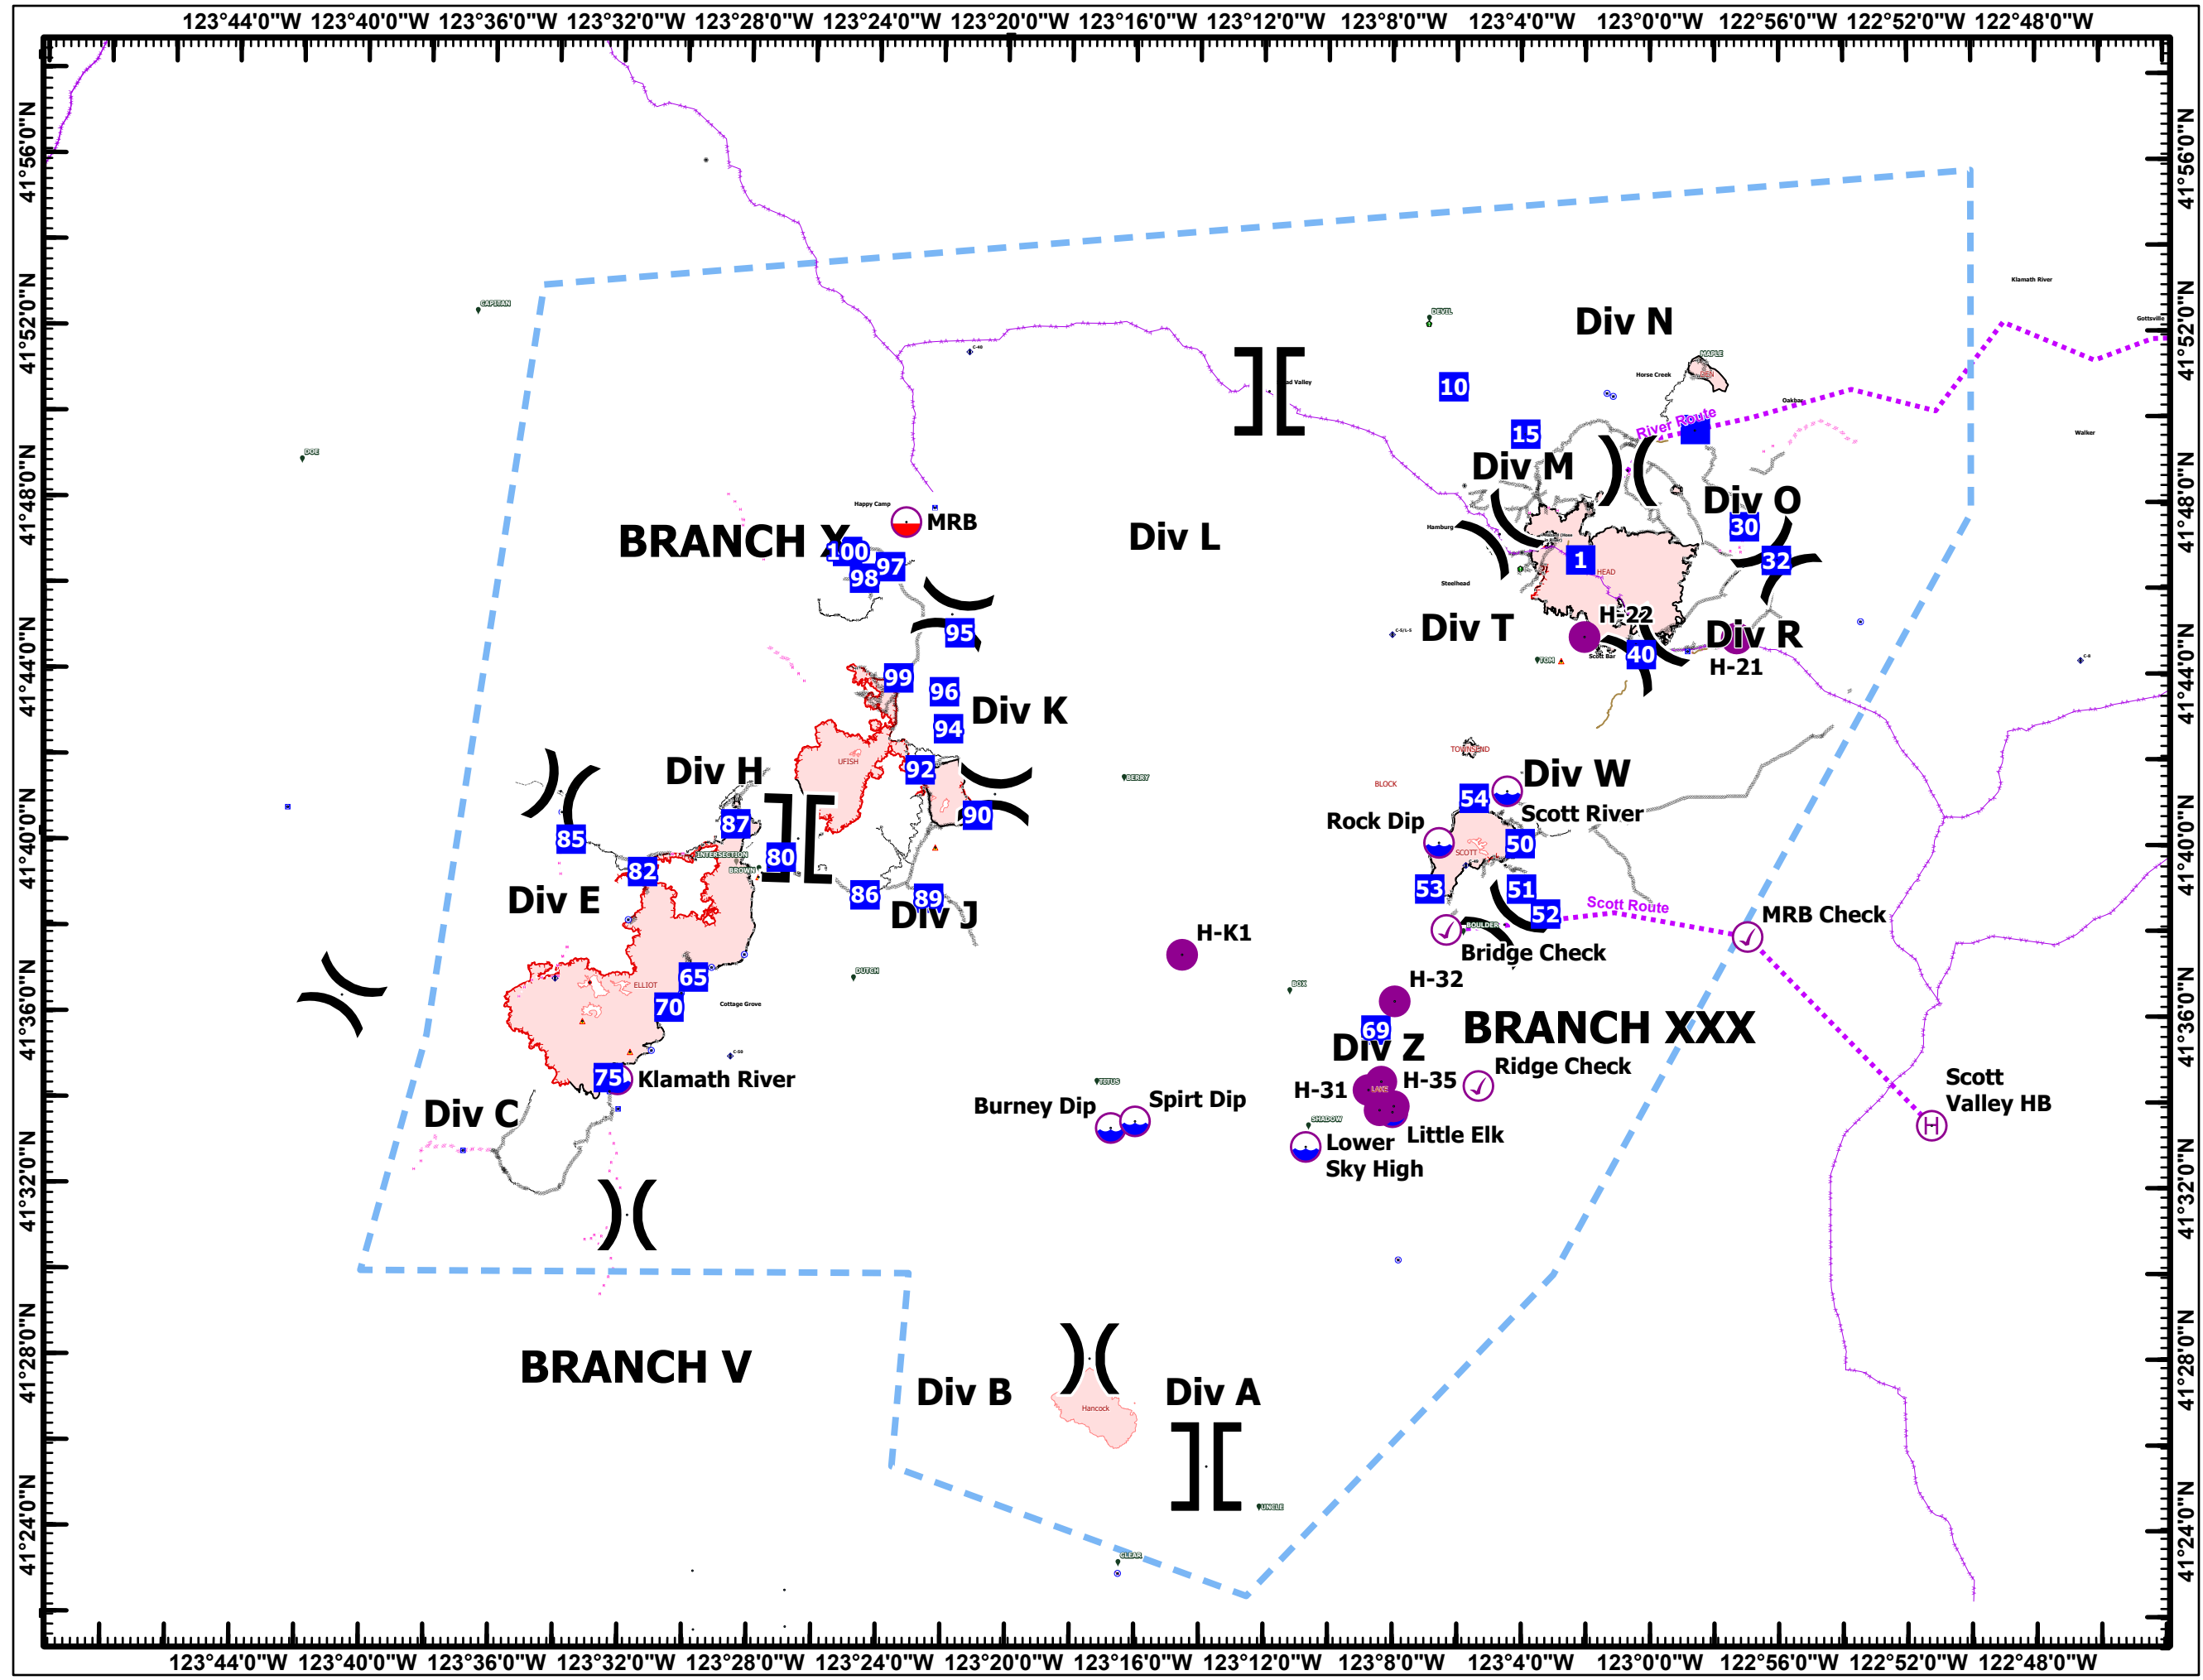

Pilot Map

Happy Camp Complex CA-KNF-007022

Sept 02, 2023

Event Point	Event Line
Logistics	Ops Completed
■ Camp	⊞ Completed Burnout
■ Staging Area	⊞ Completed Dozer Line
⊞ Lookout	⊞ Completed Fuel Break
Fire	⊞ Completed Hand Line
● Hot Spot - Spot Fire	⊞ Completed Mixed Construction Line
Reference	⊞ Completed Plow Line
○ Gate	⊞ Completed Road as Line
○ Bridge	Ops Planned
● Resource Location	⊞ Planned Burnout
◆ Repeater	⊞ Planned Dozer Line
▲ Hazard	⊞ Planned Fuel Break
● Water Source	⊞ Planned Hand Line
● Restricted Water Source	⊞ Planned Mixed Construction Line
⊞ Transmission Lines	⊞ Planned Plow Line
Perimeter Line	⊞ Planned Road as Line
FC Line Type	⊞ Planned Secondary Line
— Contained	Reference
⊞ Uncontained	— Access or Improved Road
Event Polygon	— Fence
Polygon Type	— Highlighted Feature
■ Wildfire Daily Fire Perimeter Safety	— Management Action Point
● USFS Small Fires	— Other
	Repair
	— Repair Line
	— Road Repair
	Air Ops
	— Aerial Hazard
	— Water Drop
	— Foam Drop
	— Retardant Drop
	— Aviation Route
	— UAS Launch and Recovery Zone
	— Temporary Flight Restriction
	Fire Perimeter
	— Fire Edge (Field Collection)
	● USFS Small Fires

1:270,000
Datum: North American 1983

0
1.5
3
6 Miles

PILOT

Map Updated: 9/1/2023 8:32 PM