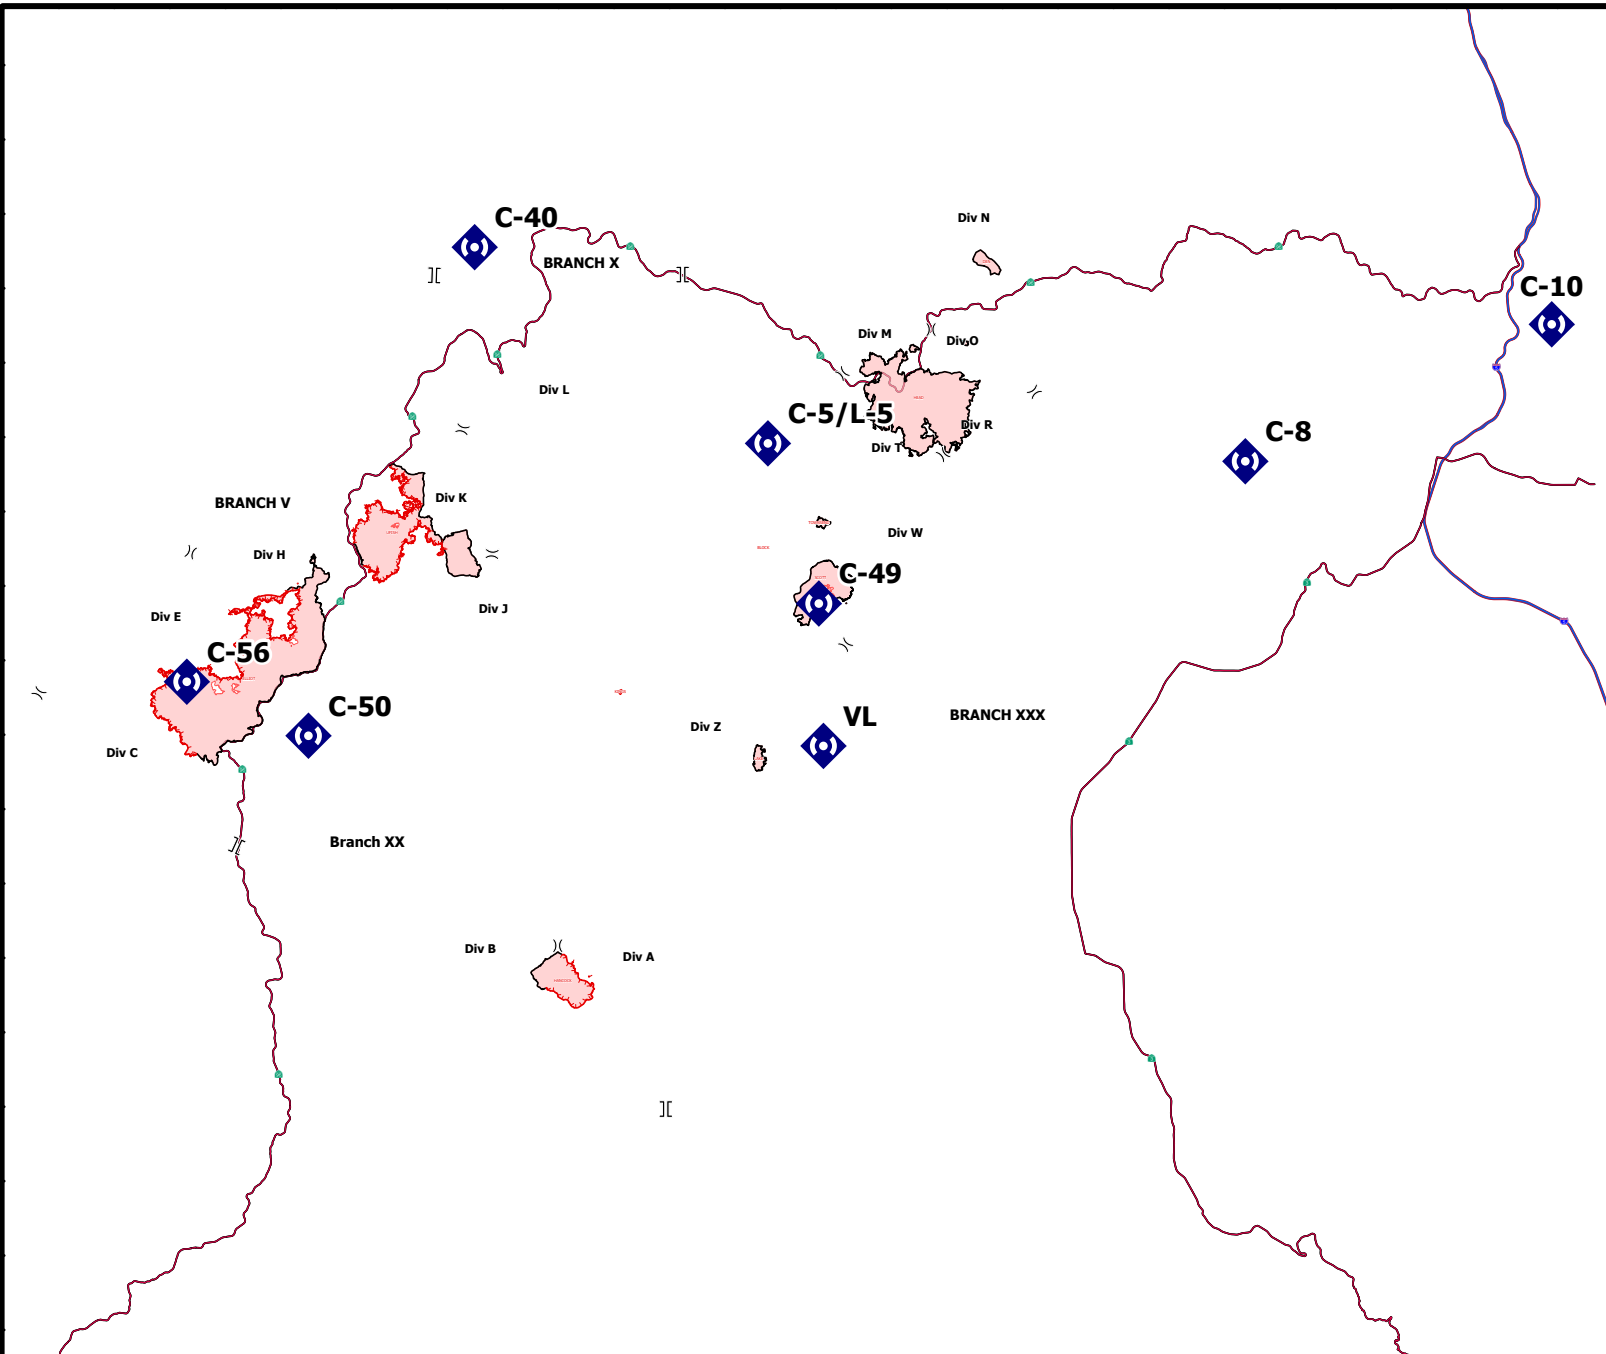

REPEATERS

FC Point Type	Label	Comments	Latitude WGS84 DDM	Longitude WGS84 DDM
Repeater	C-40	Slater Butte	41° 51.484' N	123° 21.213' W
Repeater	C-5/L-5	Lake	41° 44.920' N	123° 08.017' W
Repeater	C-8	Gunsight	41° 44.309' N	122° 46.598' W
Repeater	C-10	Paradise Craggy	41° 48.871' N	122° 32.820' W
Repeater	C-49	Scotts Bar Lookout	41° 39.540' N	123° 05.724' W
Repeater	C-50	Ukonom Lookout	41° 35.041' N	123° 28.561' W
Repeater	C-56	Pony peak	41° 36.831' N	123° 34.020' W
Repeater	VL			

REPEATERS

- ⌋ Division Break
- ⌋ Branch Break
- ◊ Repeater

REPEATERS
Happy Camp Complex
CA-KNF-007022

Datum: NAD 1983 UTM Zone 10N Scale: 1:470,000

REPEATERS