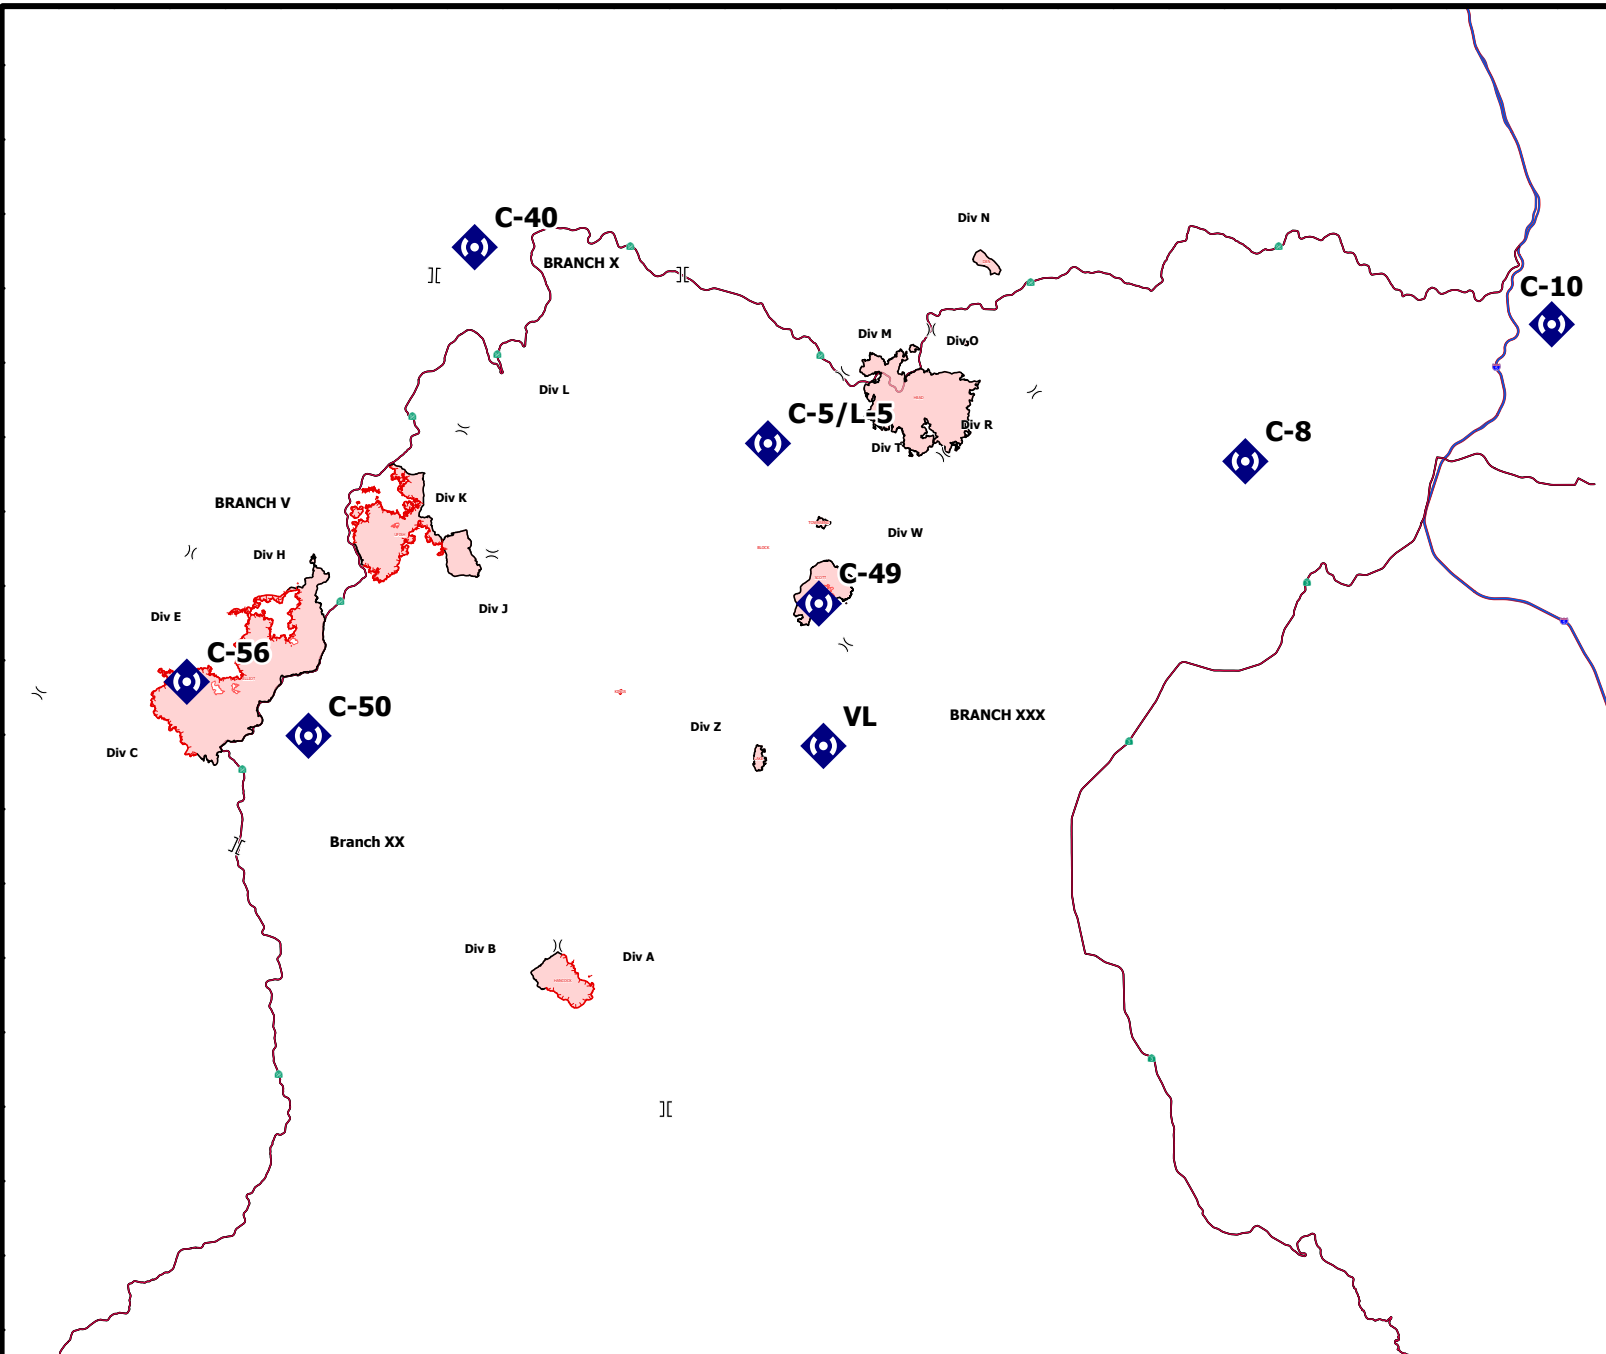

REPEATERS

FC Point Type	Label	Comments	Latitude WGS84 DDM	Longitude WGS84 DDM
Repeater	C-40	Slater Butte	41° 51.484' N	123° 21.213' W
Repeater	C-5/L-5	Lake	41° 44.920' N	123° 08.017' W
Repeater	C-8	Gunsight	41° 44.309' N	122° 46.598' W
Repeater	C-10	Paradise Craggy	41° 48.871' N	122° 32.820' W
Repeater	C-49	Scotts Bar Lookout	41° 39.540' N	123° 05.724' W
Repeater	C-50	Ukonom Lookout	41° 35.041' N	123° 28.561' W
Repeater	C-56	Pony peak	41° 36.831' N	123° 34.020' W
Repeater	VL			

REPEATERS

- () Division Break
- [] Branch Break
- ◊ Repeater

REPEATERS
 Happy Camp Complex
 CA-KNF-007022

Datum: NAD 1983 UTM Zone 10N Scale: 1:470,000

REPEATERS