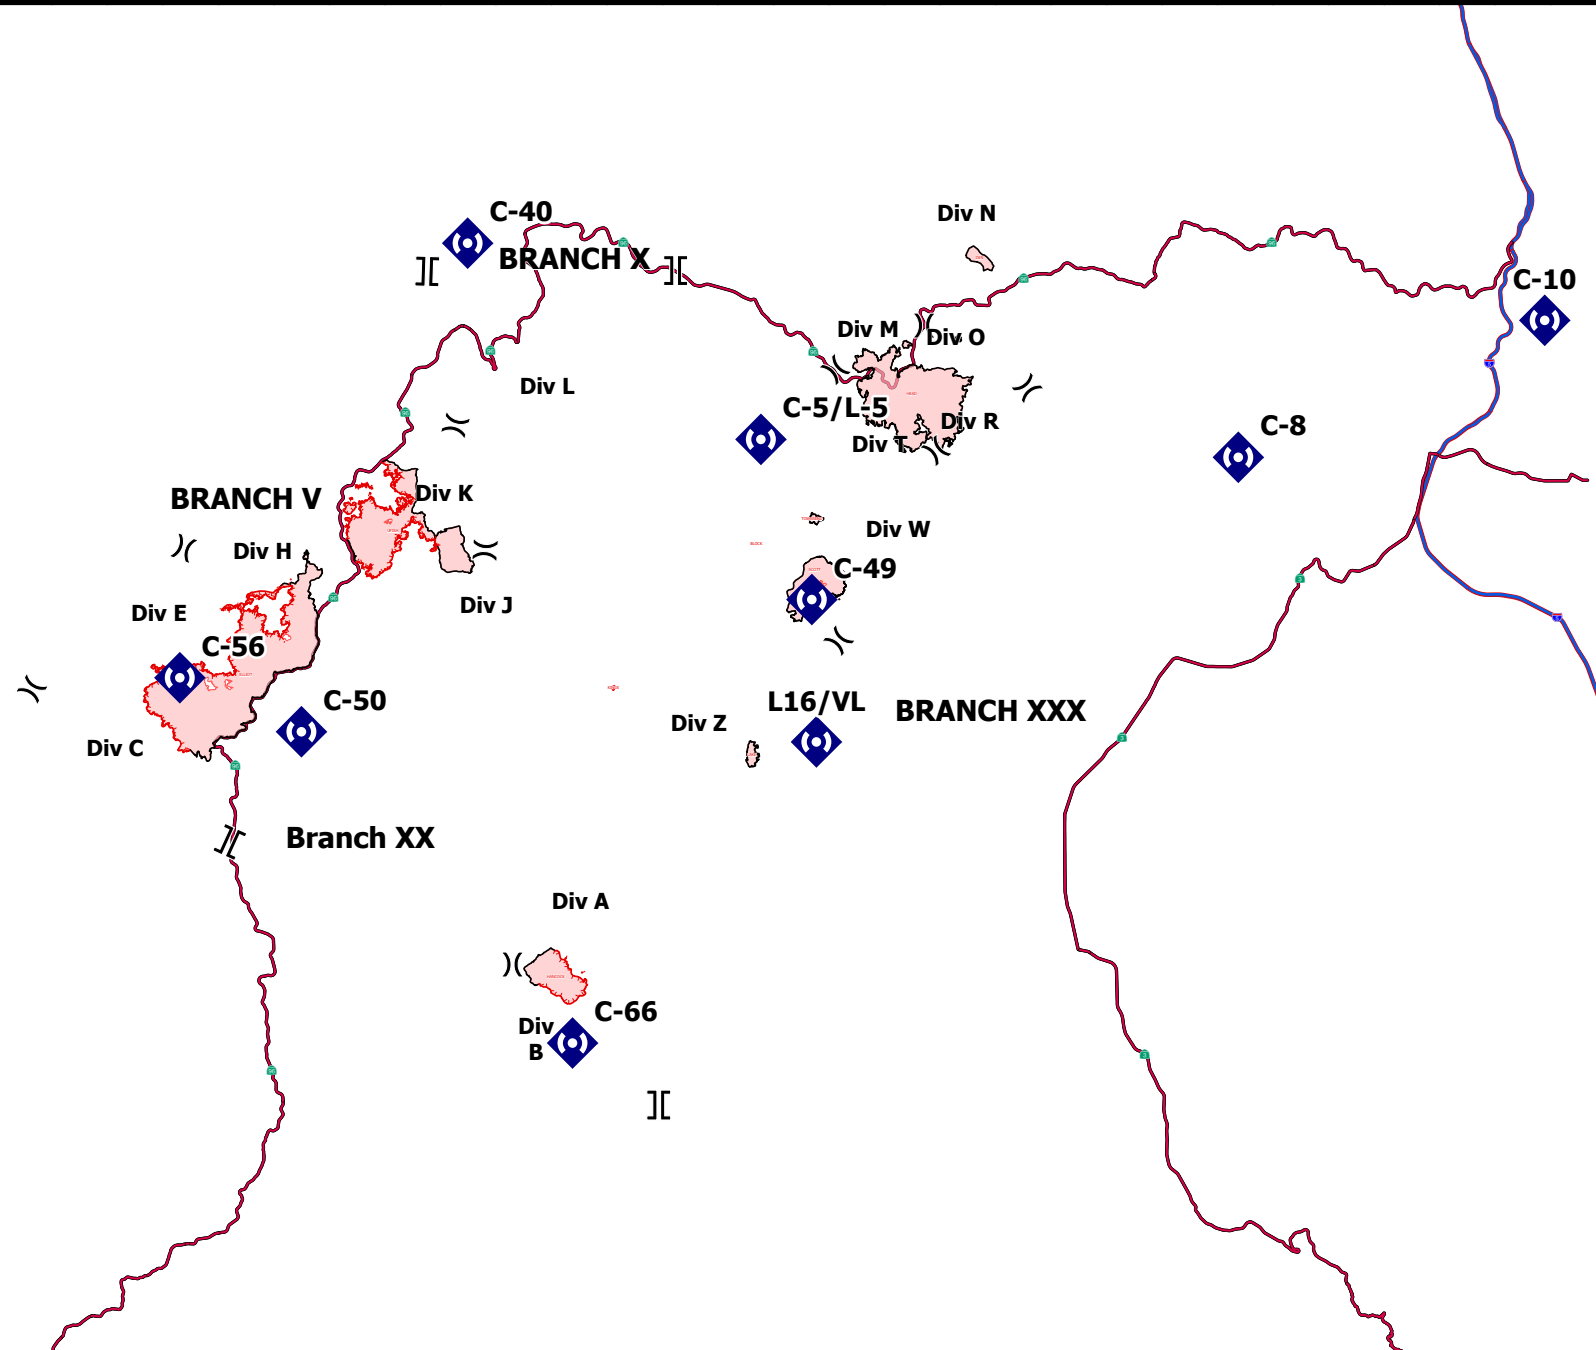

# REPEATERS

FC Point Type	Label	Comments	Latitude WGS84 DDM	Longitude WGS84 DDM
Repeater	C-40	Slater Butte	41° 51.484' N	123° 21.213' W
Repeater	C-5/L-5	Lake	41° 44.920' N	123° 08.017' W
Repeater	C-8	Gunsight	41° 44.309' N	122° 46.598' W
Repeater	C-10	Paradise Craggy	41° 48.871' N	122° 32.820' W
Repeater	C-49	Scotts Bar Lookout	41° 39.540' N	123° 05.724' W
Repeater	C-50	Ukonom Lookout	41° 35.041' N	123° 28.561' W
Repeater	C-56	Pony peak	41° 36.831' N	123° 34.020' W
Repeater	L16/VL	Boulder Peak	41° 34.756' N	123° 05.512' W
Repeater	C-66	Hancock Ridge	41° 24.620' N	123° 16.385' W

) ( Division Break  
 ] [ Branch Break

**REPEATERS**  
 Happy Camp Complex  
 CA-KNF-007022

0 1.5 3 6 Miles

Datum: NAD 1983 UTM Zone 10N Scale: 1:470,000

REPEATERS

REPEATERS