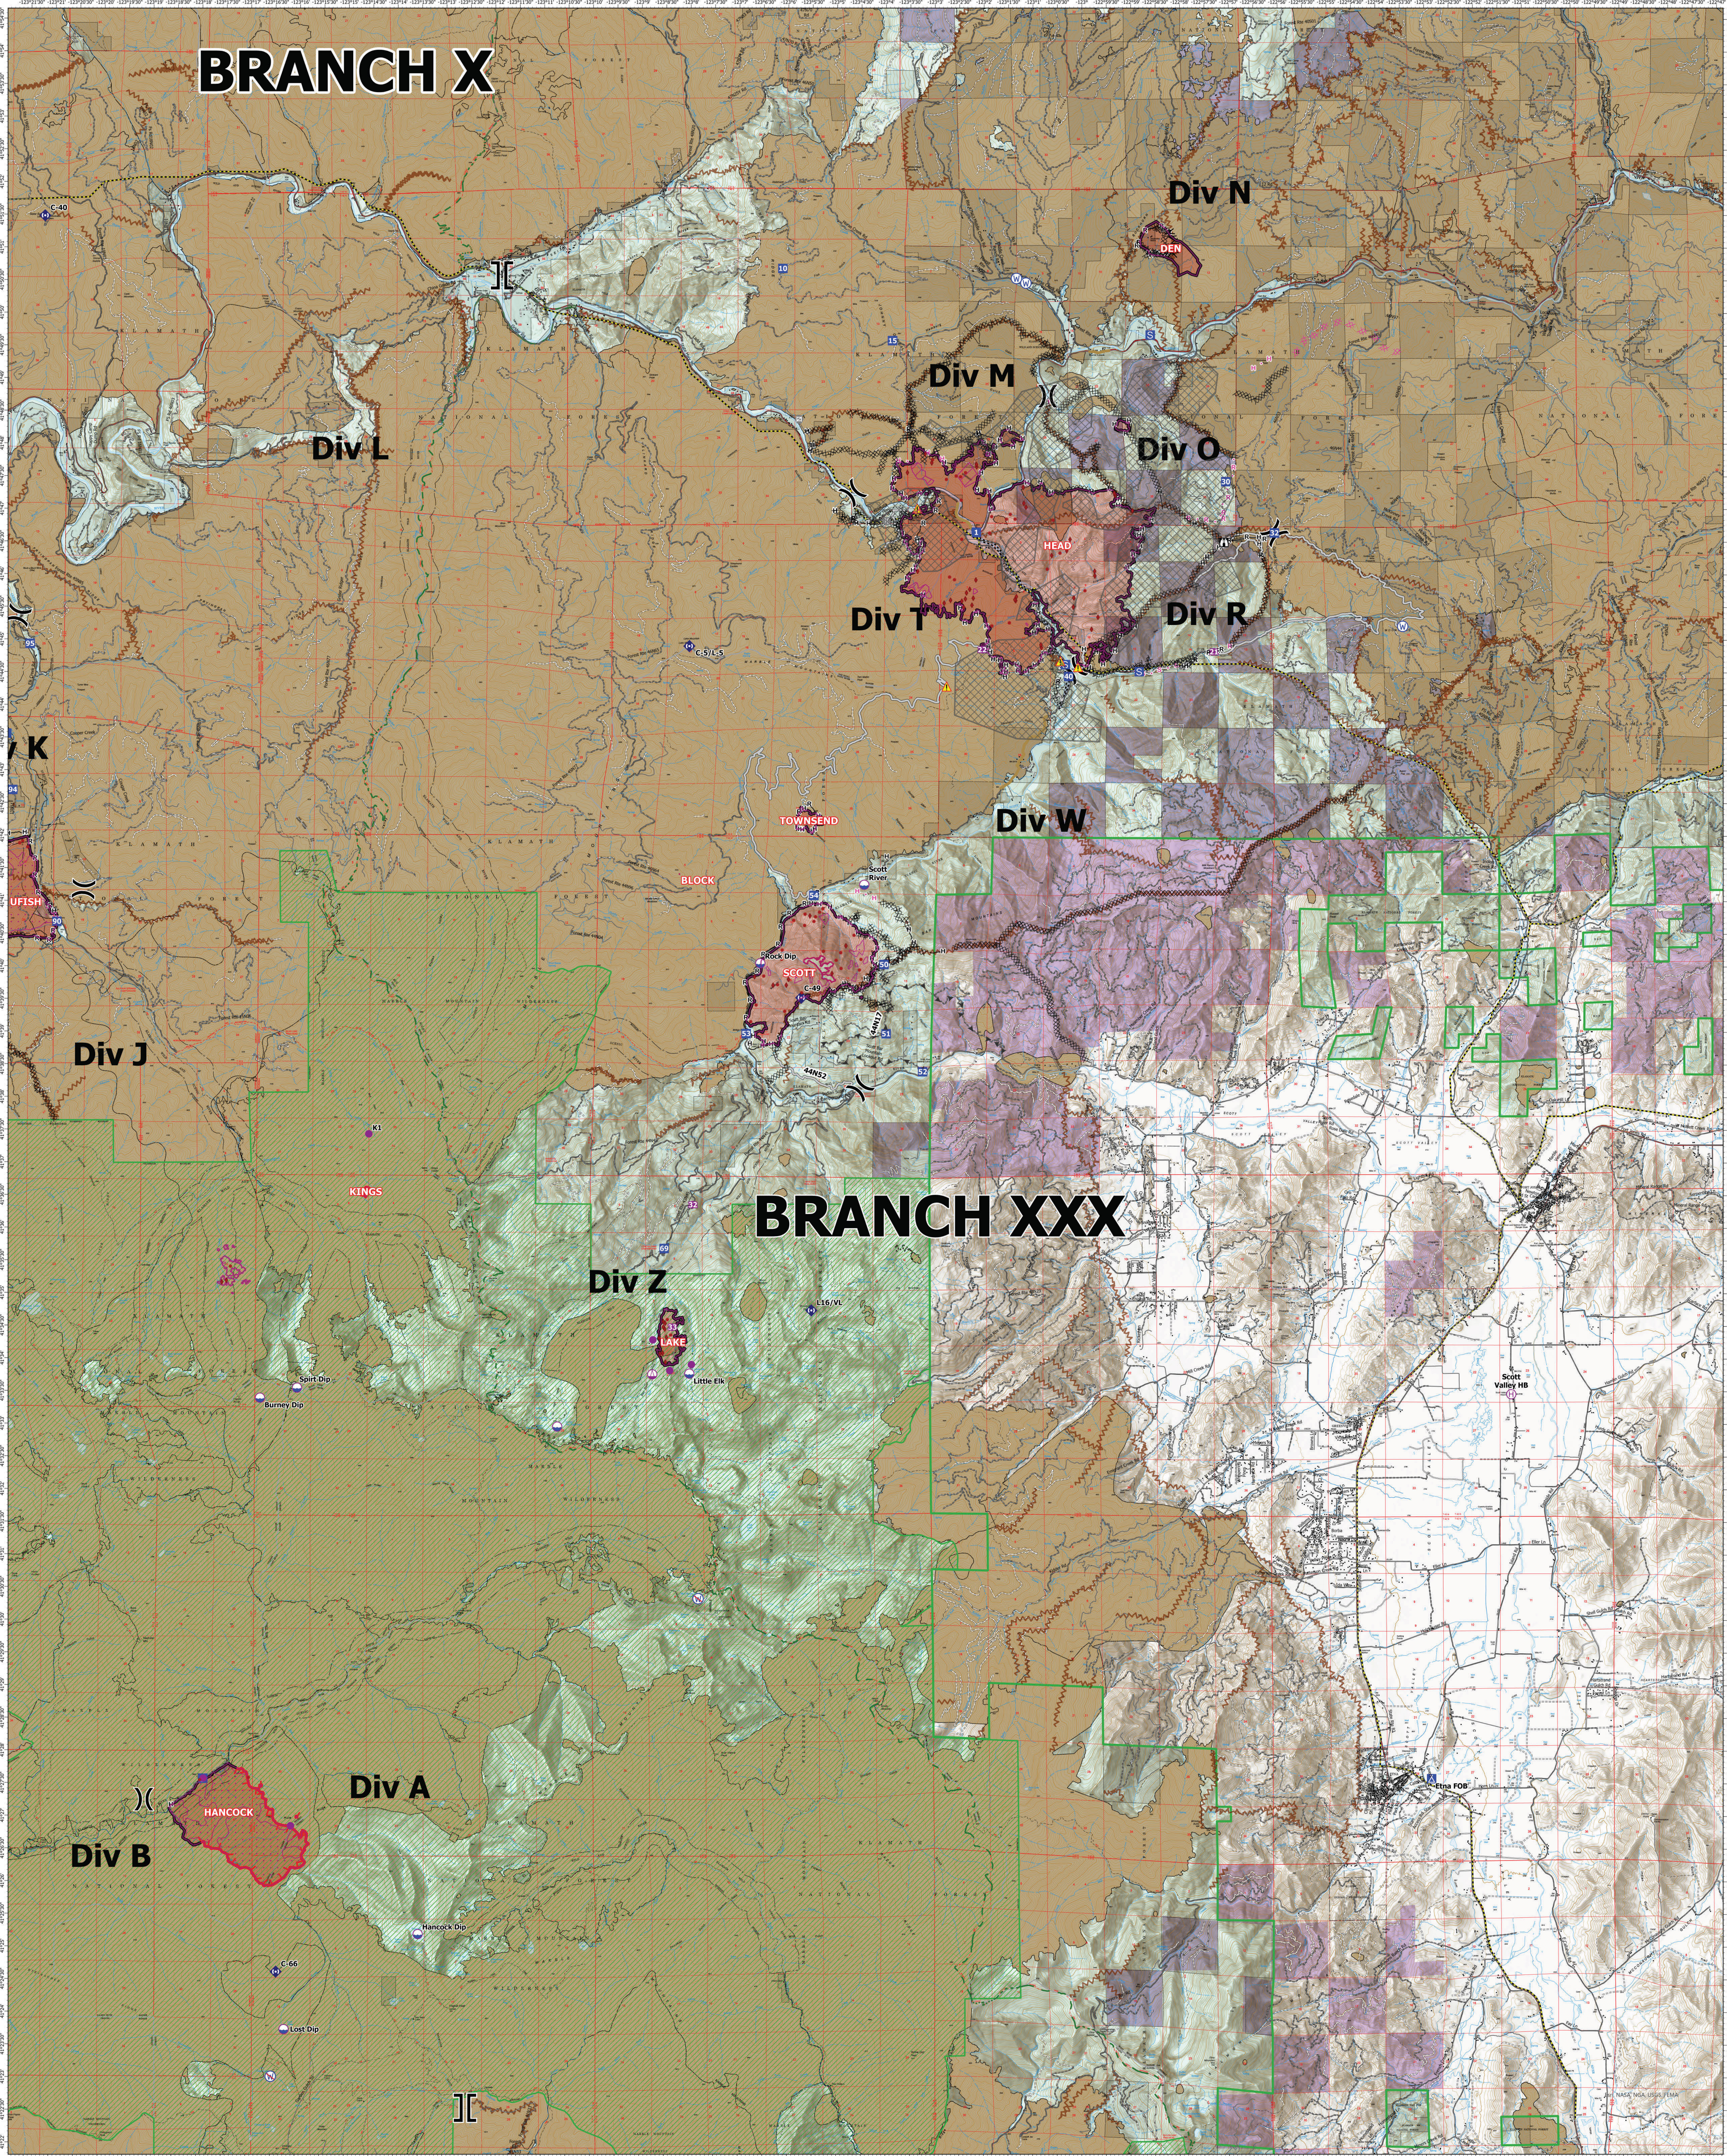

# BRANCH X

# BRANCH XXX

Dip Site	Staging Area	Completed Dozer Line	Contained	IR Heat Perimeter
Helibase	Lockout	Completed Fuel Break	Uncontained	IR Intense Heat
Sling Site	Gate	Completed Hand Line	Historic Dozerline	IR Scattered Heat
Division Break	Bridge	Completed Road as Line	Critical Value at Risk Line	Wildfire Daily Fire Perimeter
Branch Break	Repeater	Planned Dozer Line	Private Timber - AKF	Administrative Forest
Drop Point	Hazard	Planned Hand Line	Planned Road as Line	IR Isolated Heat Source
Camp	Water Source	Planned Secondary Line	Other	Possible IR Heat Source
	Restricted Water Source	Access or Improved Road	Repair Line	Historic Fire Area
	Powerline	PCT_Trail_Map	IR Polygon	Wilderness Area
			Area Covered by IR Flight	Forest Boundary Lines
			Cloud Cover	

**OPERATIONS MAP**  
**BRANCH XXX**  
Happy Camp Complex  
CA-KNF-007022  
Sept 08, 2023

0 0.75 1.5 3 Miles

BRANCH XXX  
Sept 08, 2023

Scale: 1:50,000