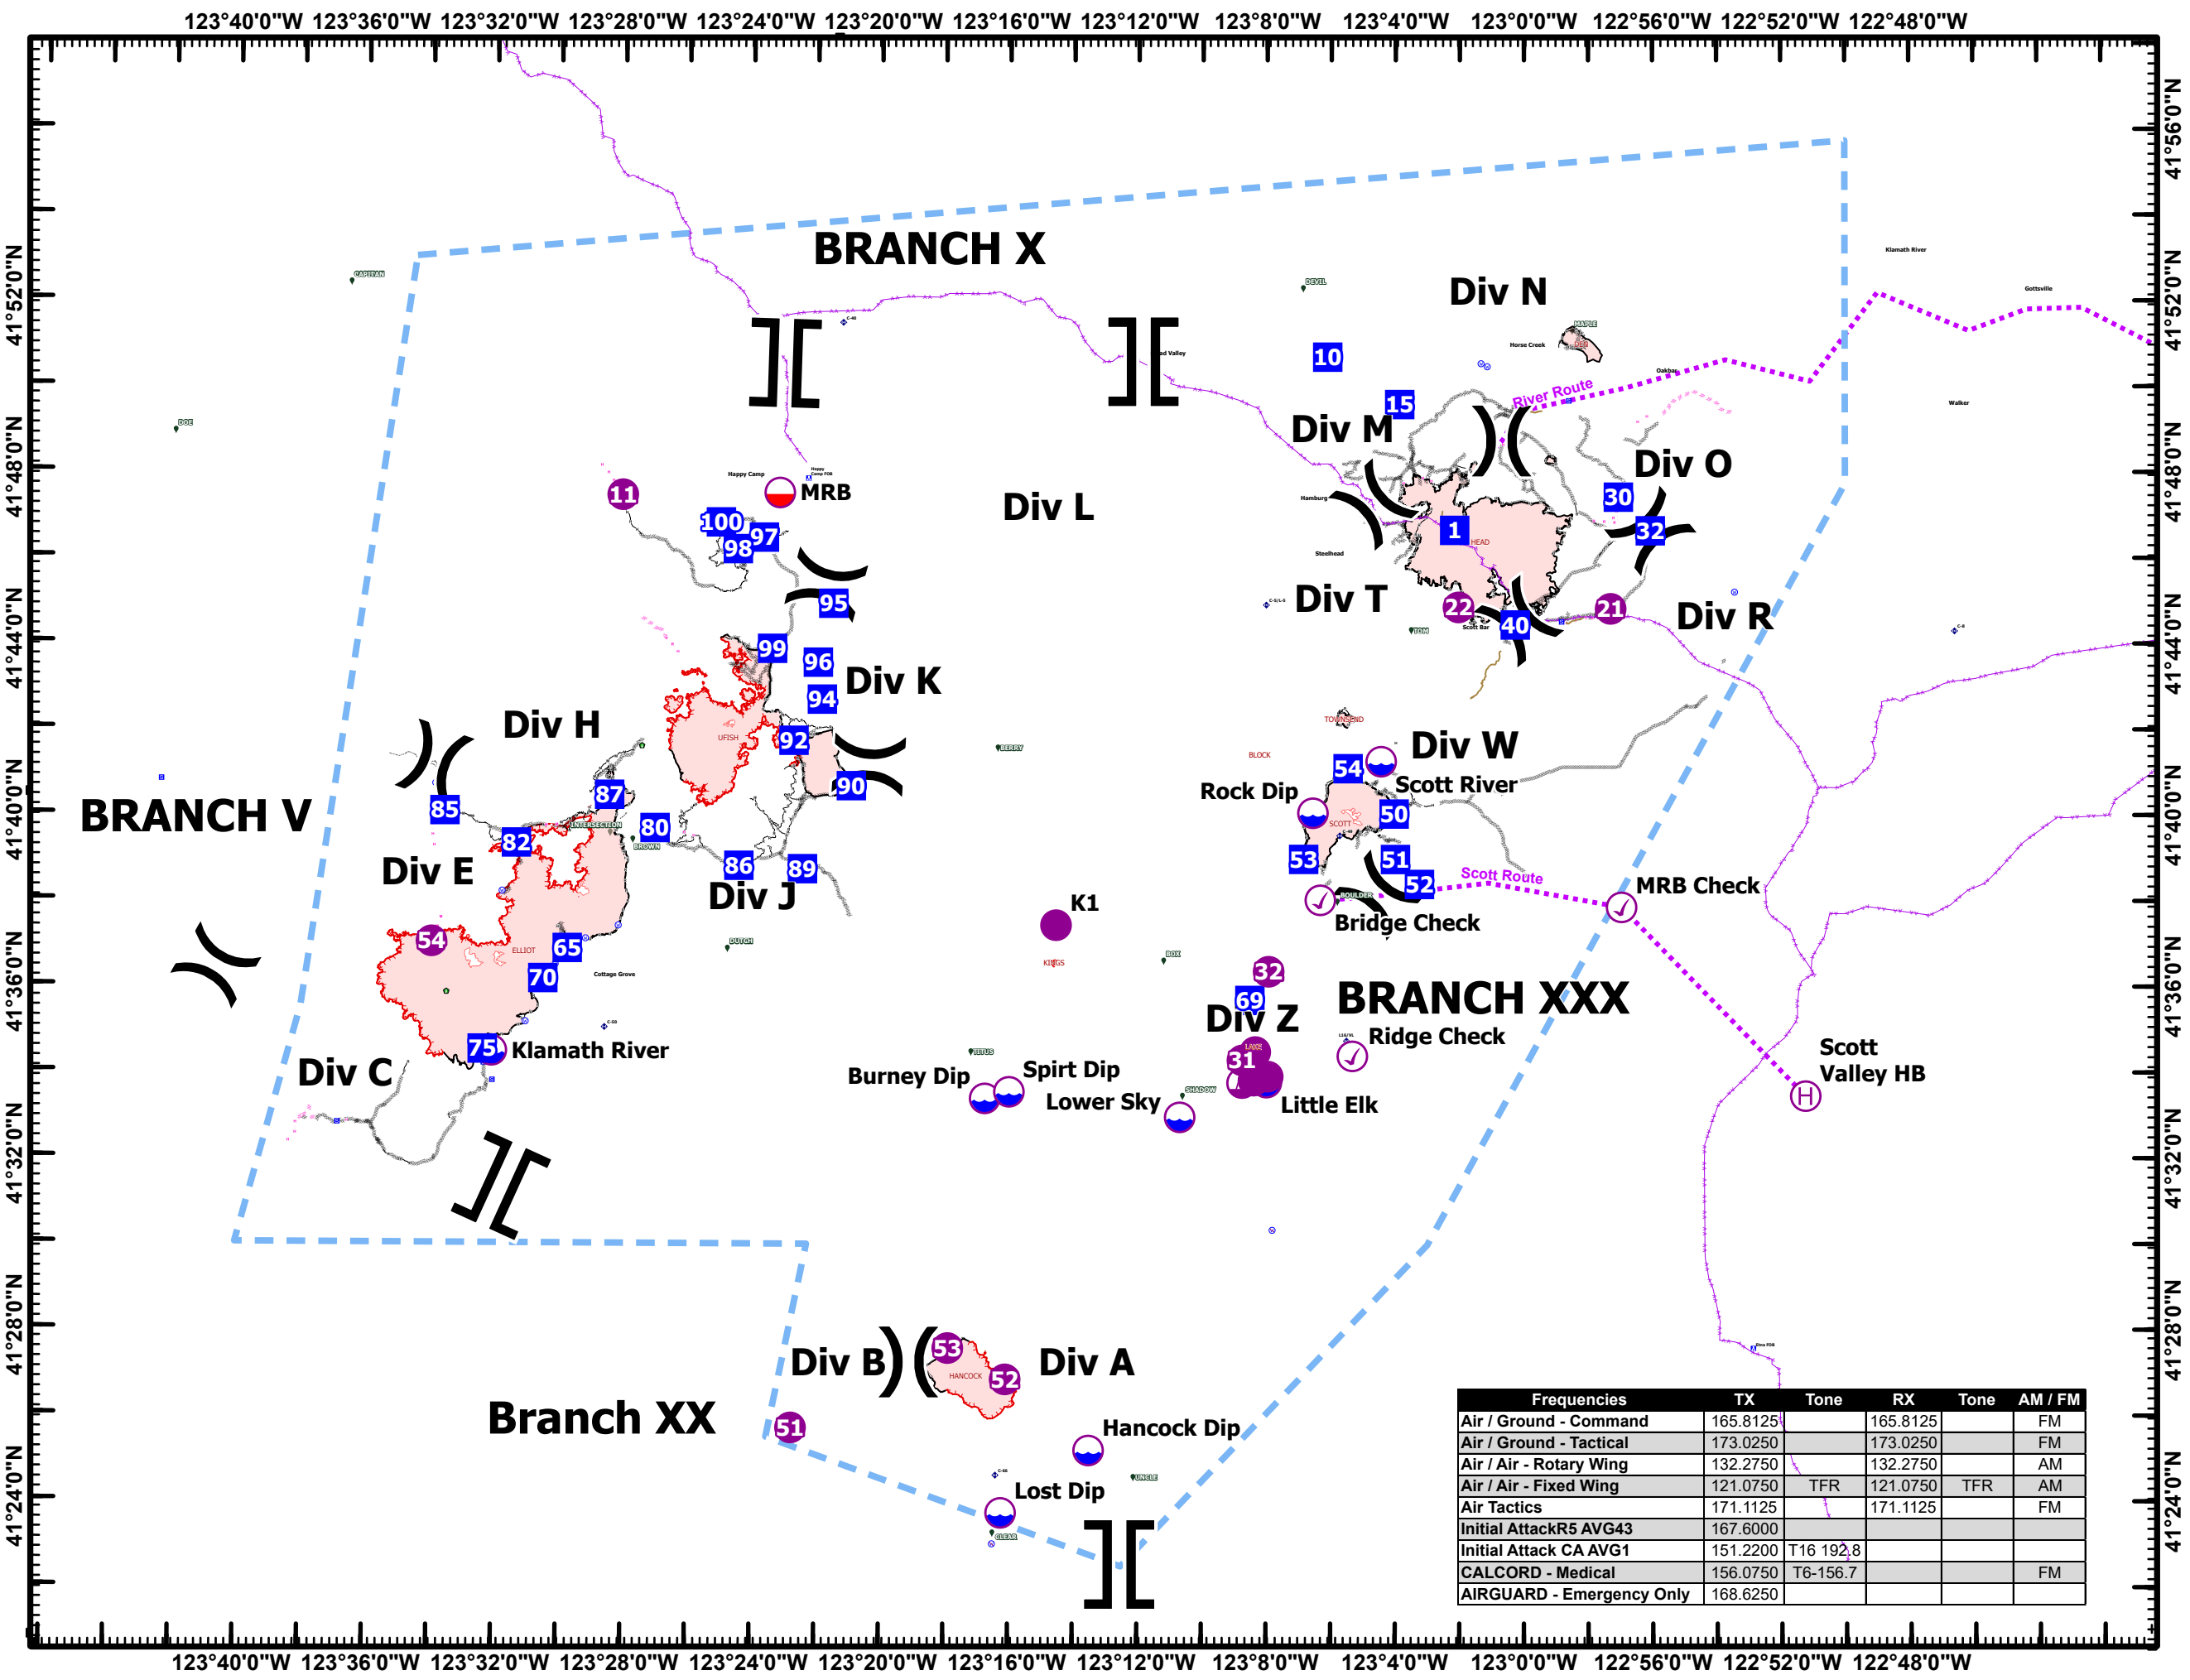

# Pilot Map

## Happy Camp Complex CA-KNF-007022

Sept 08, 2023

- USFS Small Fires
- Logistics
  - Camp
  - Staging Area
- Operations
  - Lookout
- Fire
  - Hot Spot - Spot Fire
- Repair
  - Hazard Tree
- Communications
  - Repeater
- Water
  - Water Source
  - Restricted Water Source
  - Transmission Lines
- FC Line Type
  - Contained
  - Uncontained
  - Wildfire Daily Fire Perimeter

Frequencies	TX	Tone	RX	Tone	AM / FM
Air / Ground - Command	165.8125		165.8125		FM
Air / Ground - Tactical	173.0250		173.0250		FM
Air / Air - Rotary Wing	132.2750		132.2750		AM
Air / Air - Fixed Wing	121.0750	TFR	121.0750	TFR	AM
Air Tactics	171.1125		171.1125		FM
Initial Attack R5 AVG43	167.6000				
Initial Attack CA AVG1	151.2200	T16 192.8			
CALCORD - Medical	156.0750	T6-156.7			FM
AIRGUARD - Emergency Only	168.6250				

1:270,000  
Datum: North American 1983

0 1.5 3 6 Miles

**PILOT**