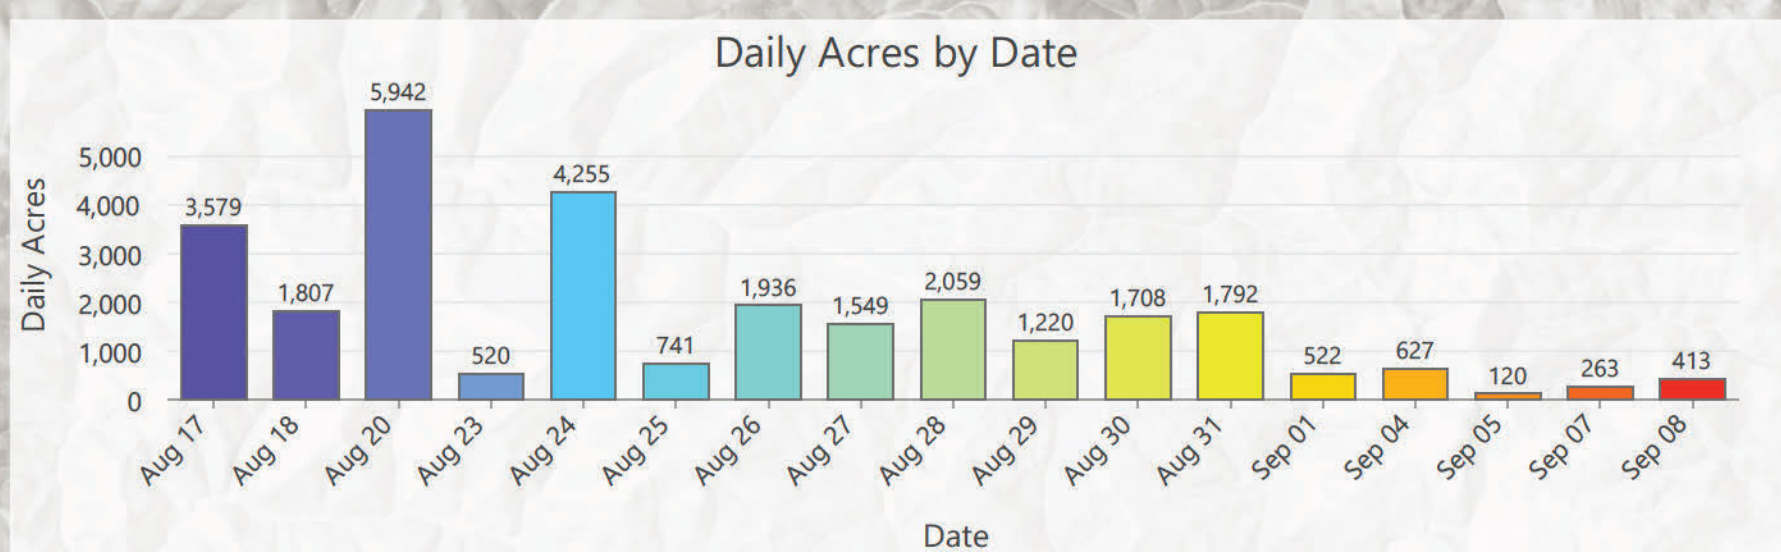

Date	Daily Acres	Total Acres
Aug 17	3579	3579
Aug 18	1807	5386
Aug 20	5942	11328
Aug 23	520	11848
Aug 24	4255	16103
Aug 25	741	16844
Aug 26	1936	18780
Aug 27	1549	20329
Aug 28	2059	22388
Aug 29	1220	23608
Aug 30	1708	25316
Aug 31	1792	27108
Sep 01	522	27630
Sep 04	627	28257
Sep 05	120	28377
Sep 07	263	28640
Sep 08	413	29053

- State Highways
- Aug 17
- Aug 27
- Sep 5
- Aug 18
- Aug 28
- Sep 7
- Aug 20
- Aug 29
- Sep 8
- Aug 23
- Aug 30
- Aug 24
- Aug 31
- Aug 25
- Sep 1
- Aug 26
- Sep 4

PROGRESSION
 Happy Camp Complex
 CA-KNF-007022
 September 08, 2023