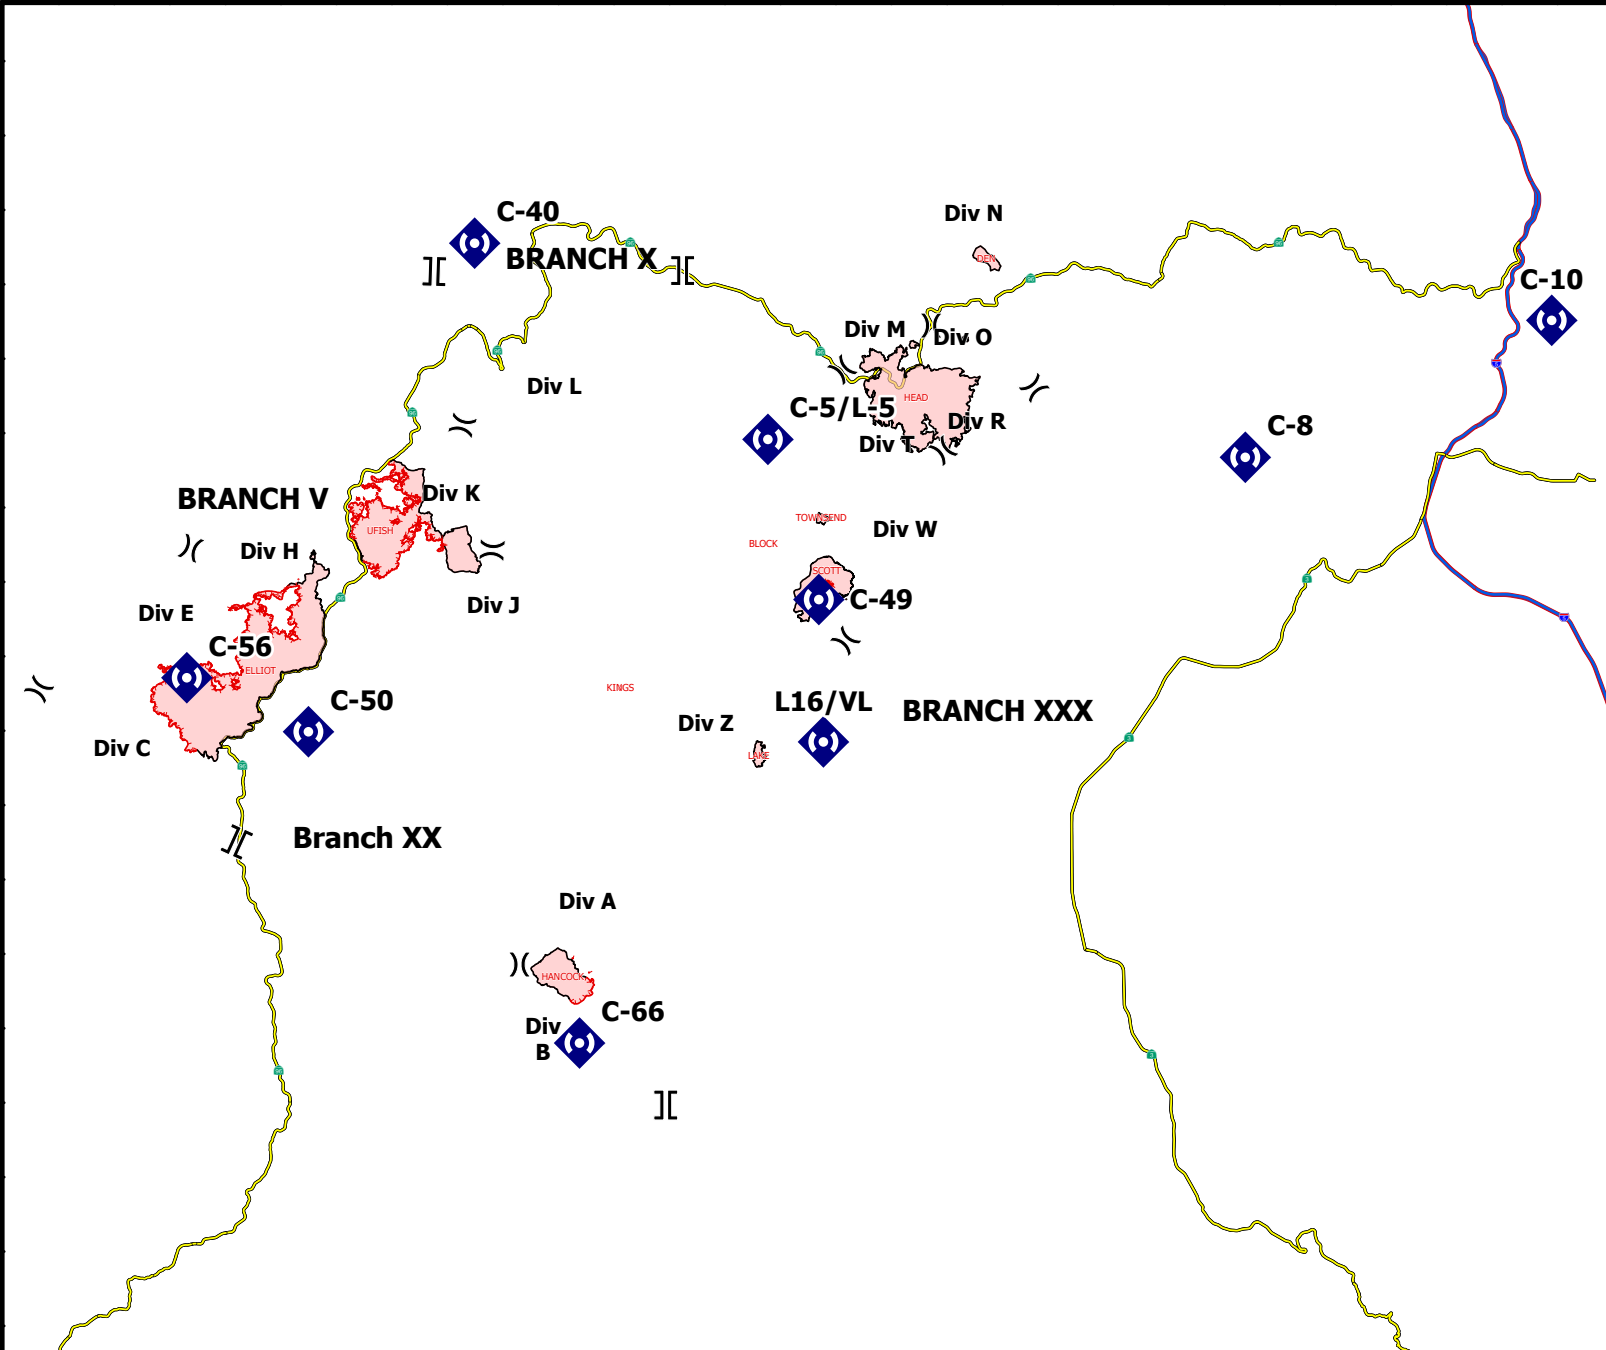

REPEATERS

FC Point Type	Label	Comments	Latitude WGS84 DDM	Longitude WGS84 DDM
Repeater	C-40	Slater Butte	41° 51.484' N	123° 21.213' W
Repeater	C-5/L-5	Lake	41° 44.920' N	123° 08.017' W
Repeater	C-8	Gunsight	41° 44.309' N	122° 46.598' W
Repeater	C-10	Paradise Craggy	41° 48.871' N	122° 32.820' W
Repeater	C-49	Scotts Bar Lookout	41° 39.540' N	123° 05.724' W
Repeater	C-50	Ukonom Lookout	41° 35.041' N	123° 28.561' W
Repeater	C-56	Pony peak	41° 36.831' N	123° 34.020' W
Repeater	L16/VL	Boulder Peak	41° 34.756' N	123° 05.512' W
Repeater	C-66	Hancock Ridge	41° 24.620' N	123° 16.385' W

-) (Division Break
-] [Branch Break
-  Repeater

REPEATERS
 Happy Camp Complex
 CA-KNF-007022

0 1.5 3 6 Miles

Datum: NAD 1983 UTM Zone 10N Scale: 1:470,000

REPEATERS

REPEATERS