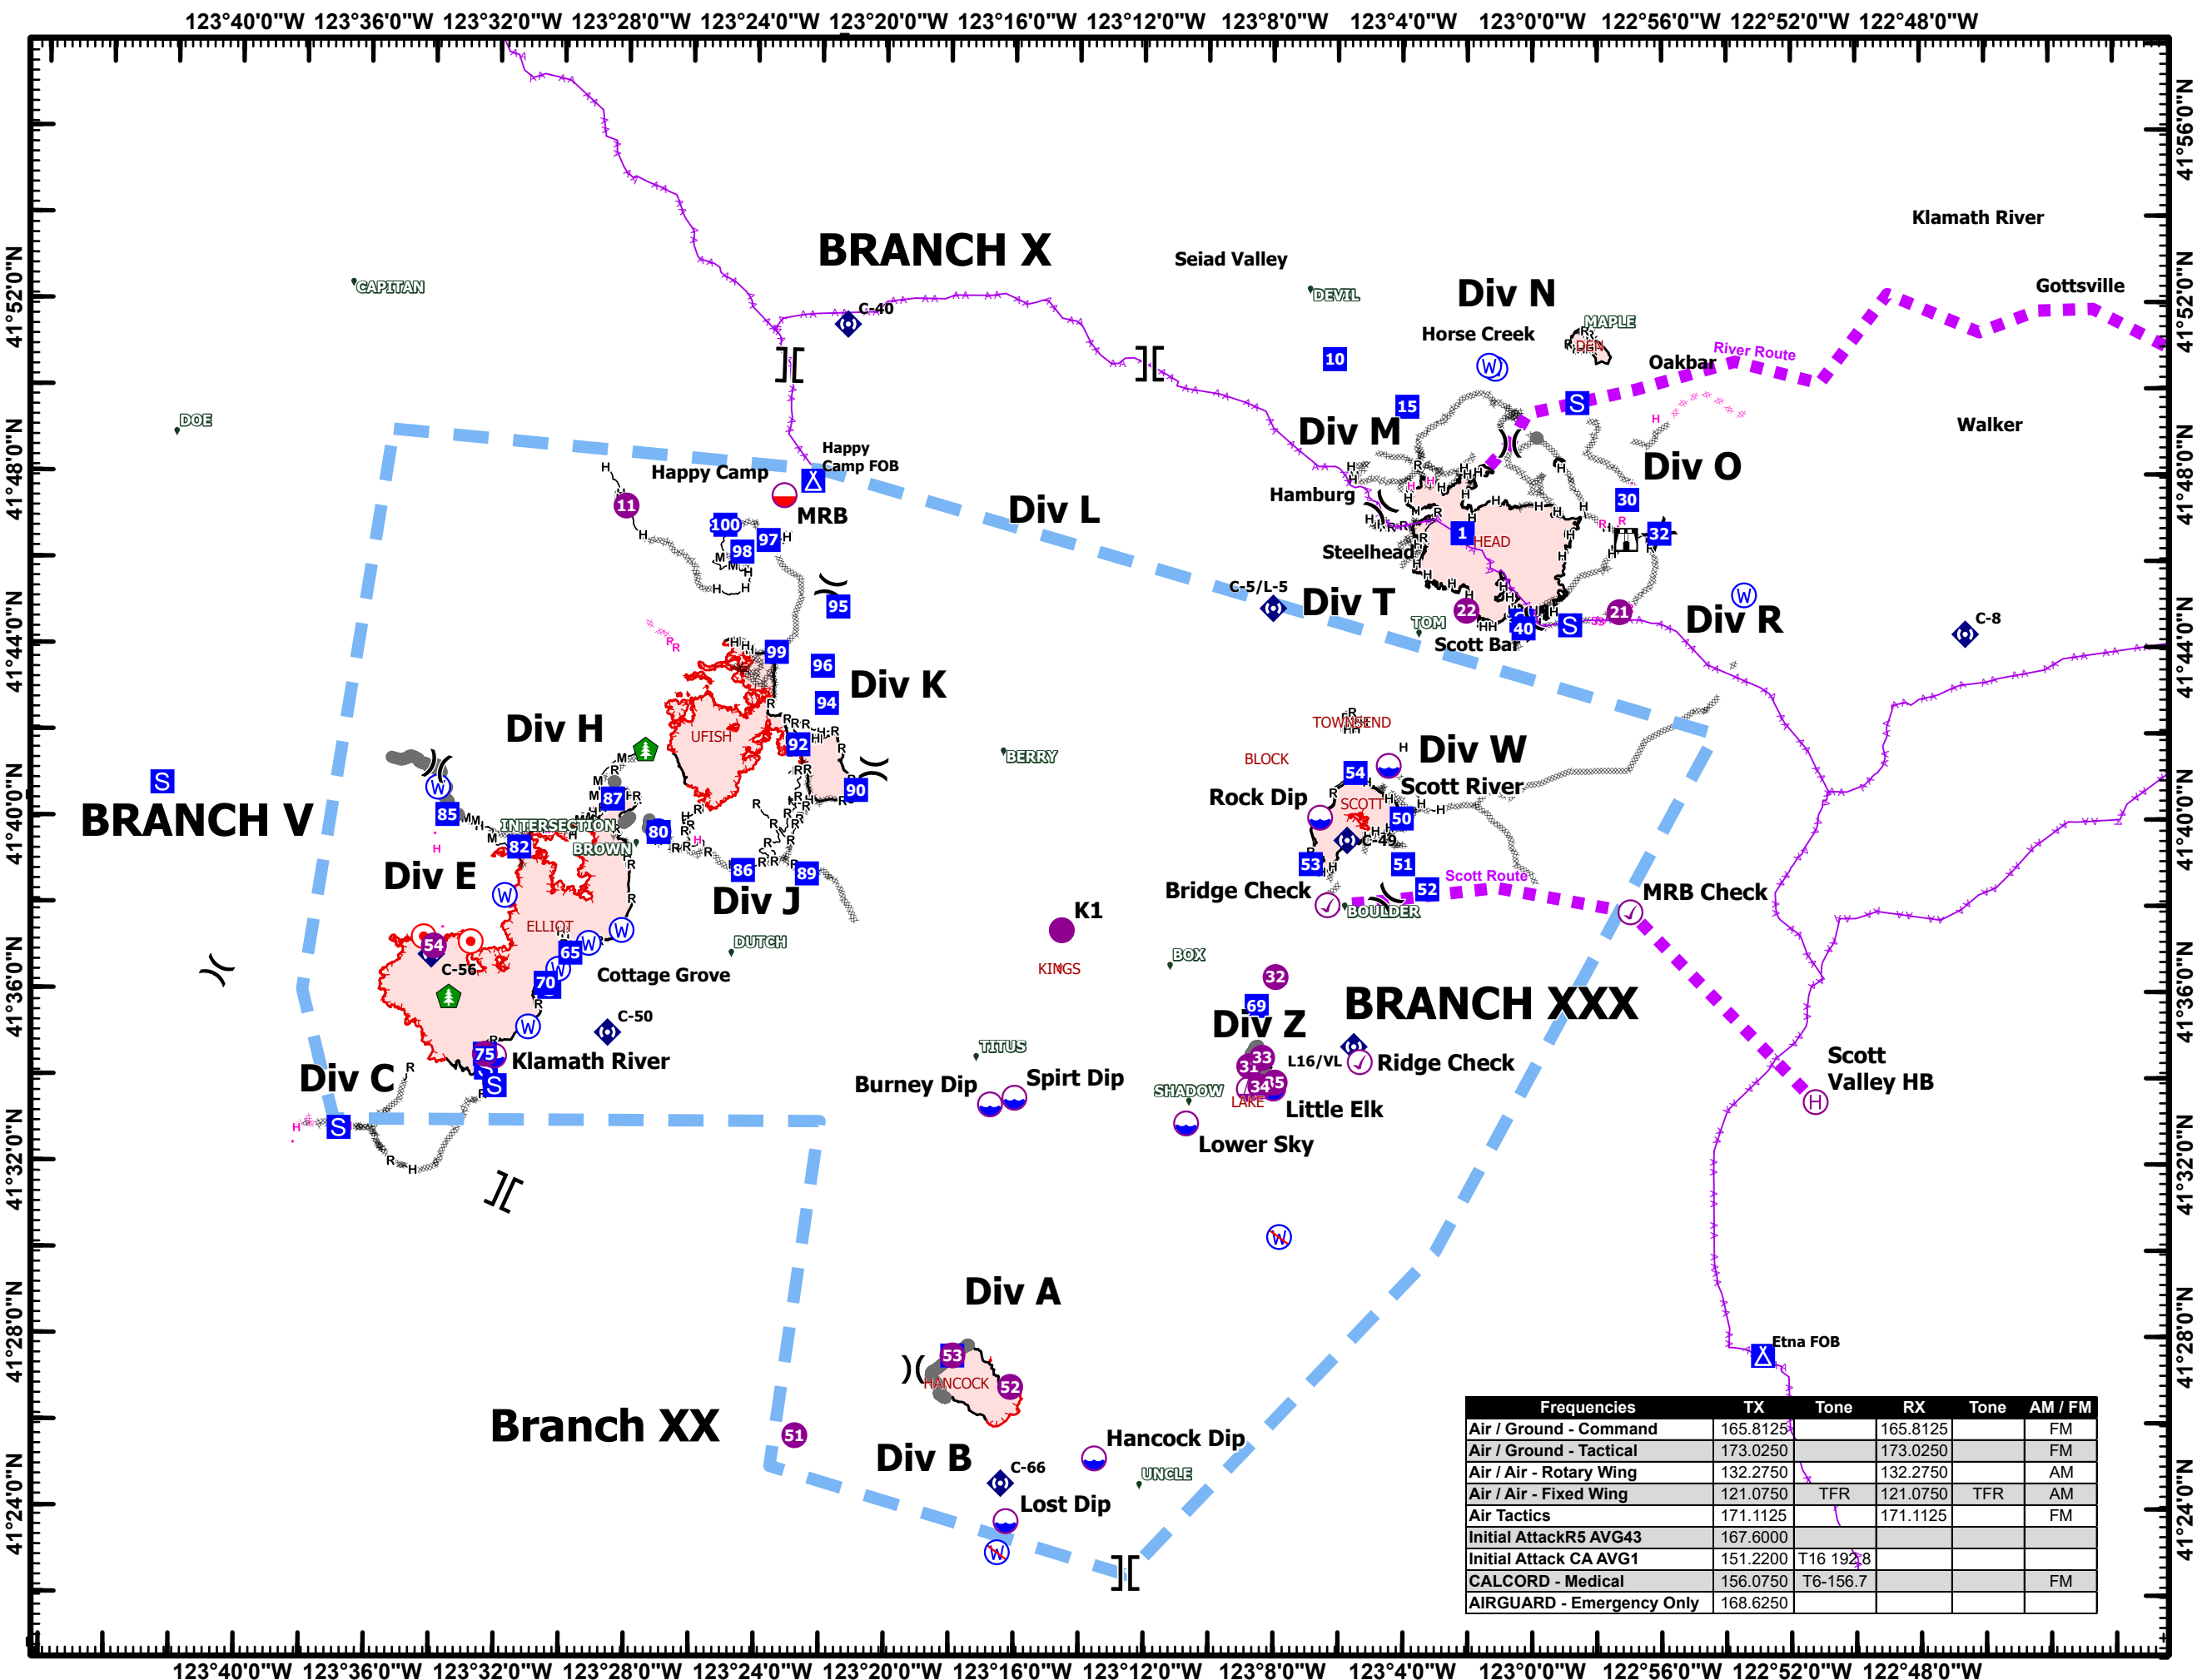

Pilot Map

Happy Camp Complex
CA-KNF-007022

Sept 09, 2023

- USFS Small Fires
- Logistics
 - Camp
 - Staging Area
- Operations
 - Lookout
- Fire
 - Hot Spot - Spot Fire
- Repair
 - Hazard Tree
- Communications
 - Repeater
- Water
 - Water Source
 - Restricted Water Source
 - Transmission Lines
- FC Line Type
 - Contained
 - Uncontained
 - Wildfire Daily Fire Perimeter

Frequencies	TX	Tone	RX	Tone	AM / FM
Air / Ground - Command	165.8125		165.8125		FM
Air / Ground - Tactical	173.0250		173.0250		FM
Air / Air - Rotary Wing	132.2750		132.2750		AM
Air / Air - Fixed Wing	121.0750	TFR	121.0750	TFR	AM
Air Tactics	171.1125		171.1125		FM
Initial Attack R5 AVG43	167.6000				
Initial Attack CA AVG1	151.2200	T16 192.8			
CALCORD - Medical	156.0750	T6-156.7			FM
AIRGUARD - Emergency Only	168.6250				

1:270,000
Datum: North American 1983

0
1.5
3
6 Miles

PILOT