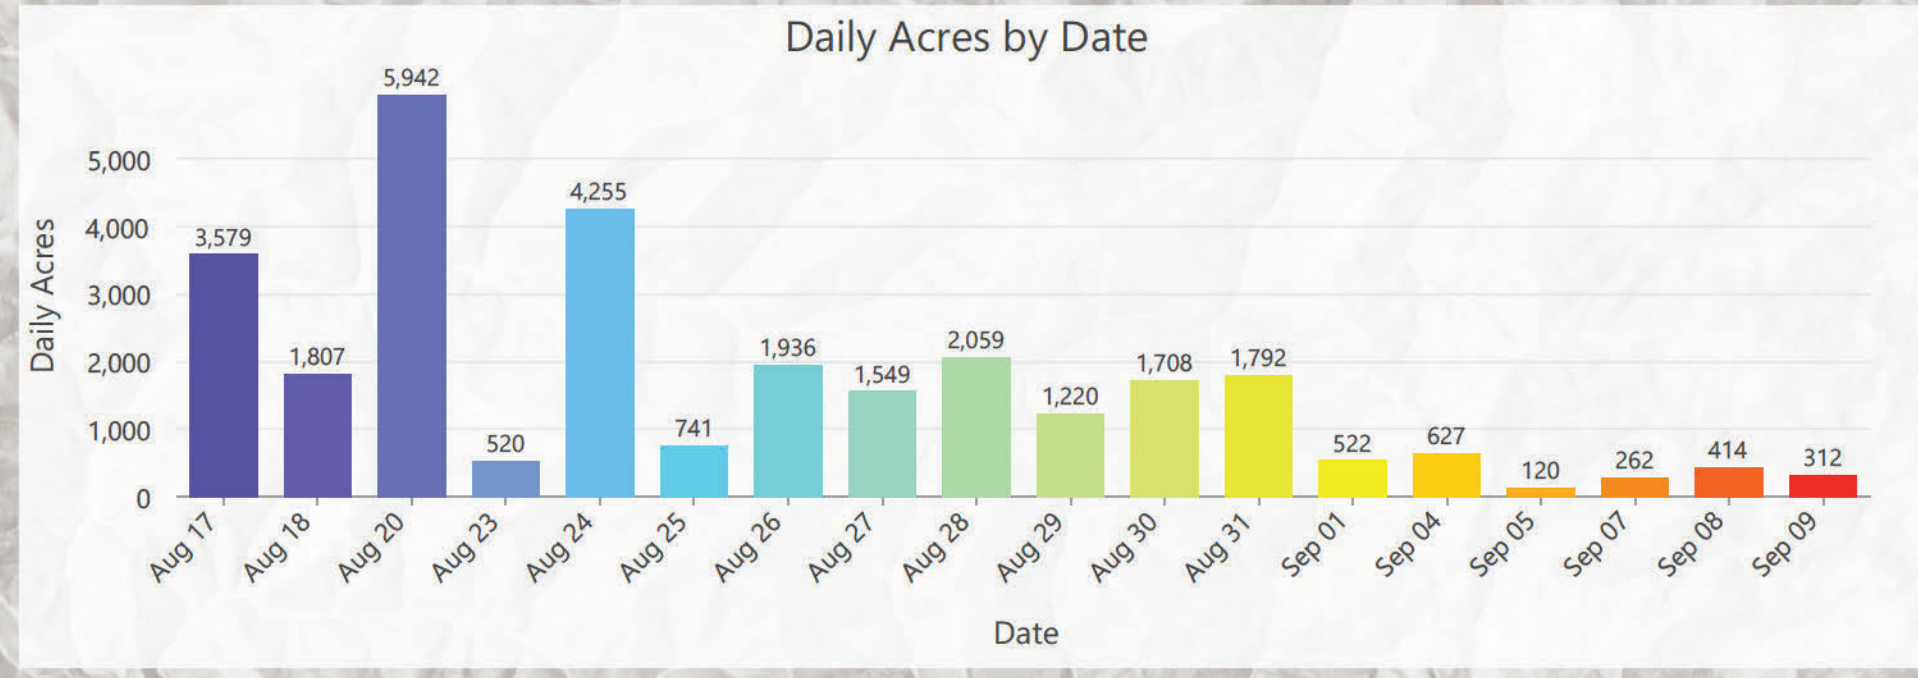

Date	Daily Acres	Total Acres
Aug 17	3,579	3,579
Aug 18	1,807	5,386
Aug 20	5,942	11,328
Aug 23	520	11,848
Aug 24	4,255	16,103
Aug 25	741	16,844
Aug 26	1,936	18,780
Aug 27	1,549	20,329
Aug 28	2,059	22,388
Aug 29	1,220	23,608
Aug 30	1,708	25,316
Aug 31	1,792	27,108
Sep 01	522	27,630
Sep 04	627	28,257
Sep 05	120	28,377
Sep 07	262	28,639
Sep 08	414	29,053
Sep 09	312	29,365

- State Highways
- Aug 17
 - Aug 24
 - Aug 28
 - Sep 1
 - Sep 8
 - Aug 18
 - Aug 25
 - Aug 29
 - Sep 4
 - Sep 9
 - Aug 20
 - Aug 26
 - Aug 30
 - Sep 5
 - Aug 23
 - Aug 27
 - Aug 31
 - Sep 7

PROGRESSION
 Happy Camp Complex
 CA-KNF-007022
 September 09, 2023

Scale: 1:72,518
 PCS: NAD 1983 UTM Zone 10N

PROGRESSION
Sept 09, 2023

PROGRESSION
Sept 09, 2023