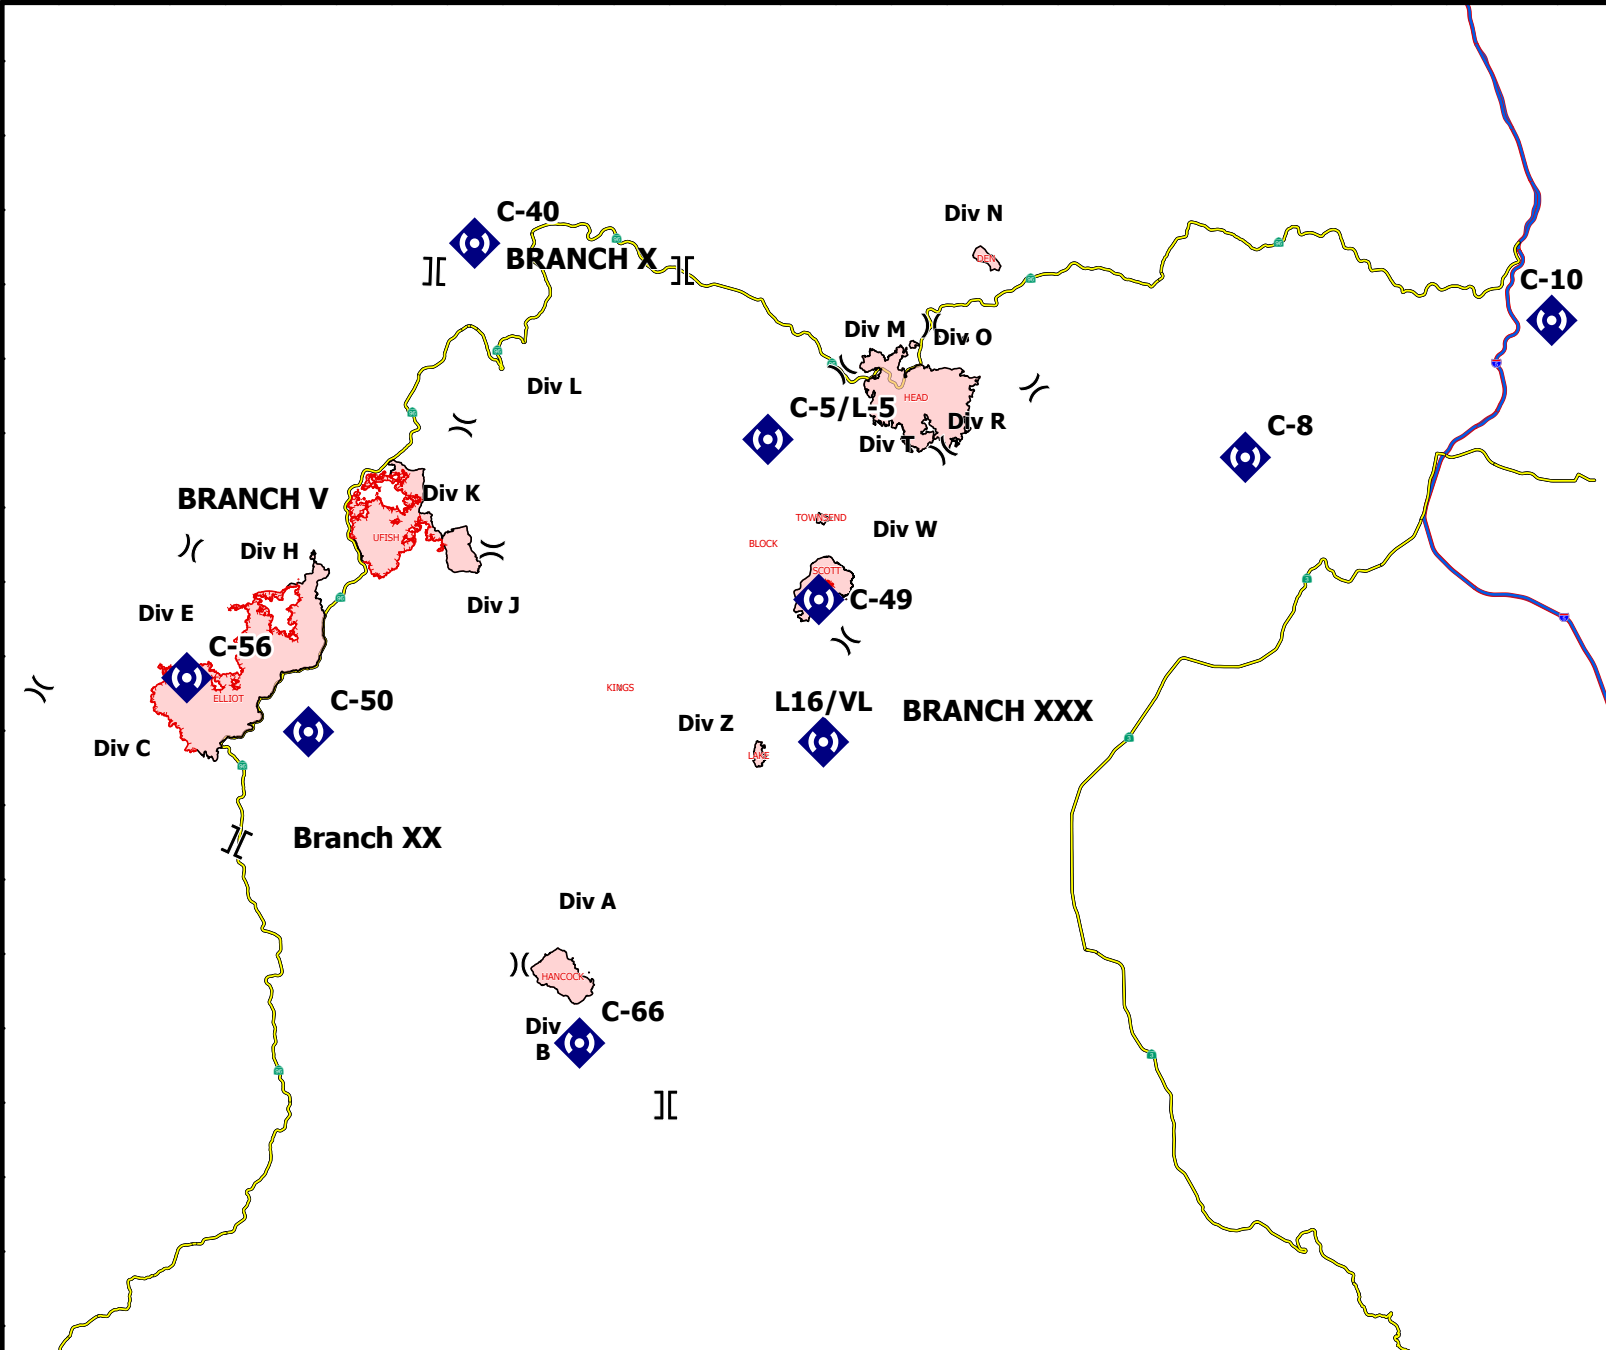

REPEATERS

FC Point Type	Label	Comments	Latitude WGS84 DDM	Longitude WGS84 DDM
Repeater	C-40	Slater Butte	41° 51.484' N	123° 21.213' W
Repeater	C-5/L-5	Lake	41° 44.920' N	123° 08.017' W
Repeater	C-8	Gunsight	41° 44.309' N	122° 46.598' W
Repeater	C-10	Paradise Craggy	41° 48.871' N	122° 32.820' W
Repeater	C-49	Scotts Bar Lookout	41° 39.540' N	123° 05.724' W
Repeater	C-50	Ukonom Lookout	41° 35.041' N	123° 28.561' W
Repeater	C-56	Pony peak	41° 36.831' N	123° 34.020' W
Repeater	L16/VL	Boulder Peak	41° 34.756' N	123° 05.512' W
Repeater	C-66	Hancock Ridge	41° 24.620' N	123° 16.385' W

-) (Division Break
-] [Branch Break
- ◊ Repeater

REPEATERS
 Happy Camp Complex
 CA-KNF-007022

0 1.5 3 6 Miles

Datum: NAD 1983 UTM Zone 10N Scale: 1:470,000

REPEATERS

REPEATERS