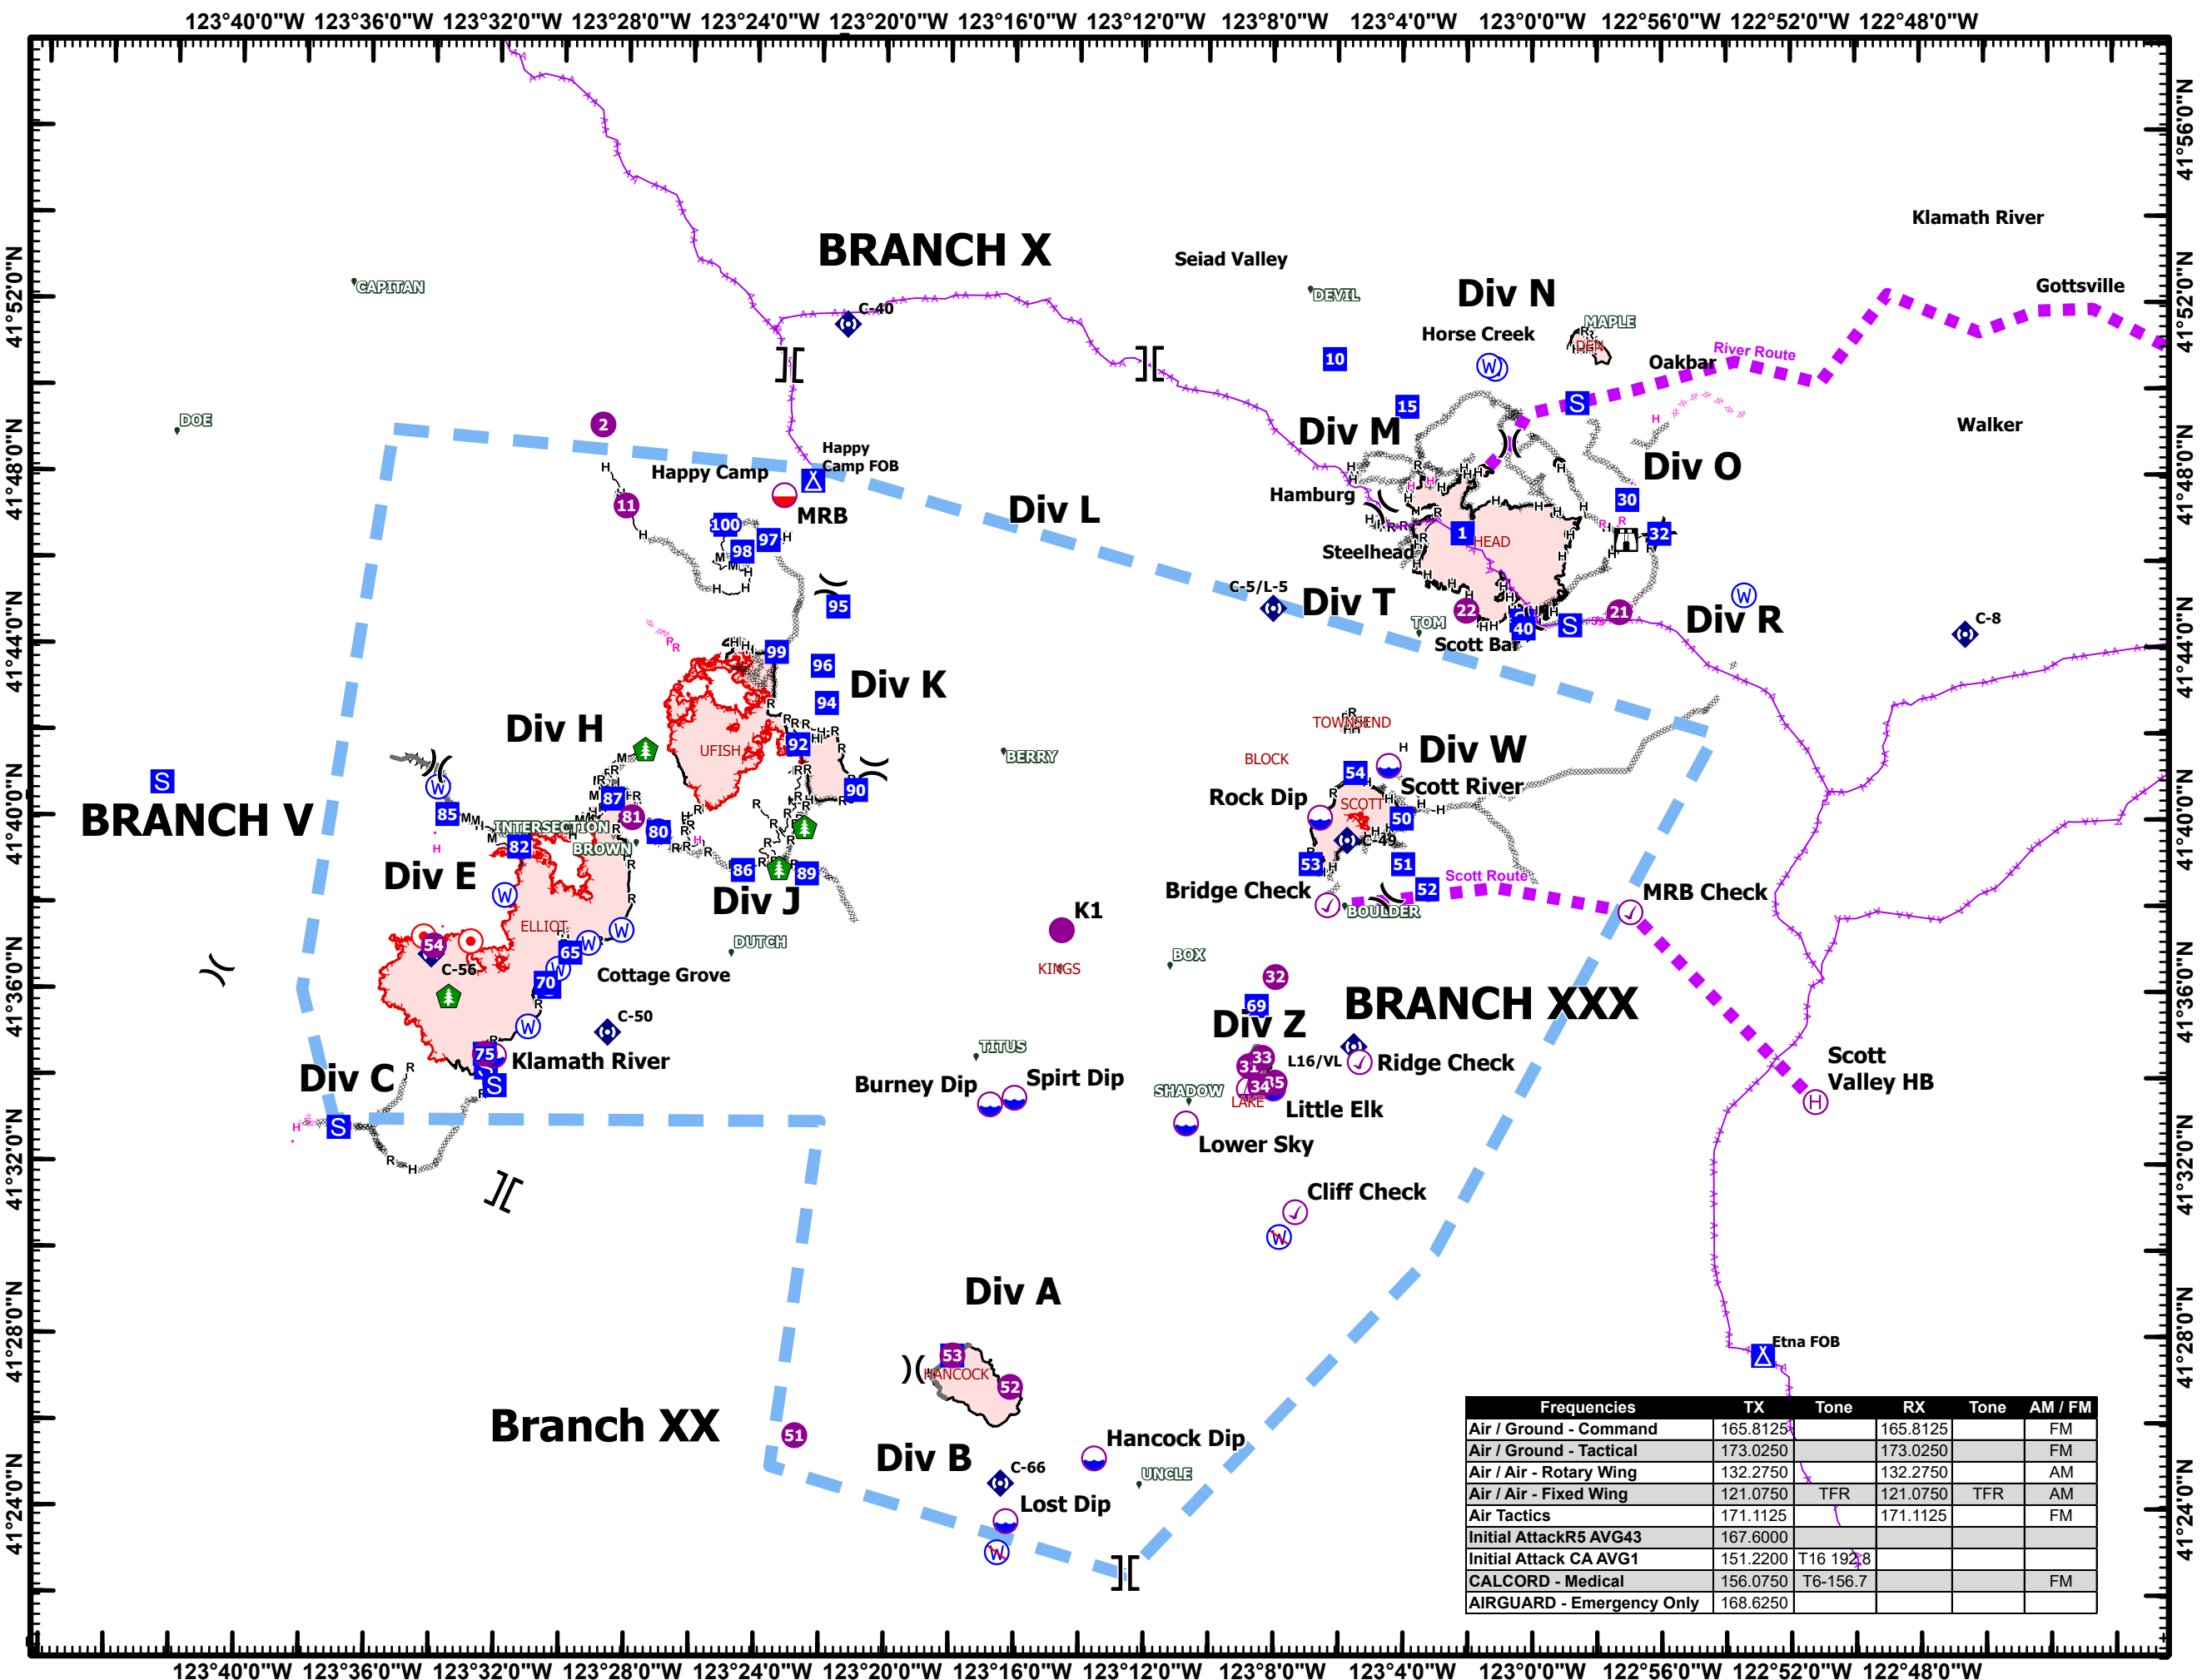

Pilot Map

Happy Camp Complex
CA-KNF-007022

Sept 10, 2023

- USFS Small Fires
- Logistics
 - Camp
 - Staging Area
- Operations
 - Lookout
- Fire
 - Hot Spot - Spot Fire
- Repair
 - Hazard Tree
- Communications
 - Repeater
- Water
 - Water Source
 - Restricted Water Source
 - Transmission Lines
- FC Line Type
 - Contained
 - Uncontained
 - Wildfire Daily Fire Perimeter

Frequencies	TX	Tone	RX	Tone	AM / FM
Air / Ground - Command	165.8125		165.8125		FM
Air / Ground - Tactical	173.0250		173.0250		FM
Air / Air - Rotary Wing	132.2750		132.2750		AM
Air / Air - Fixed Wing	121.0750	TFR	121.0750	TFR	AM
Air Tactics	171.1125		171.1125		FM
Initial Attack R5 AVG43	167.6000				
Initial Attack CA AVG1	151.2200	T16 192.8			
CALCORD - Medical	156.0750	T6-156.7			FM
AIRGUARD - Emergency Only	168.6250				

1:270,000
Datum: North American 1983

0
1.5
3
6 Miles

PILOT