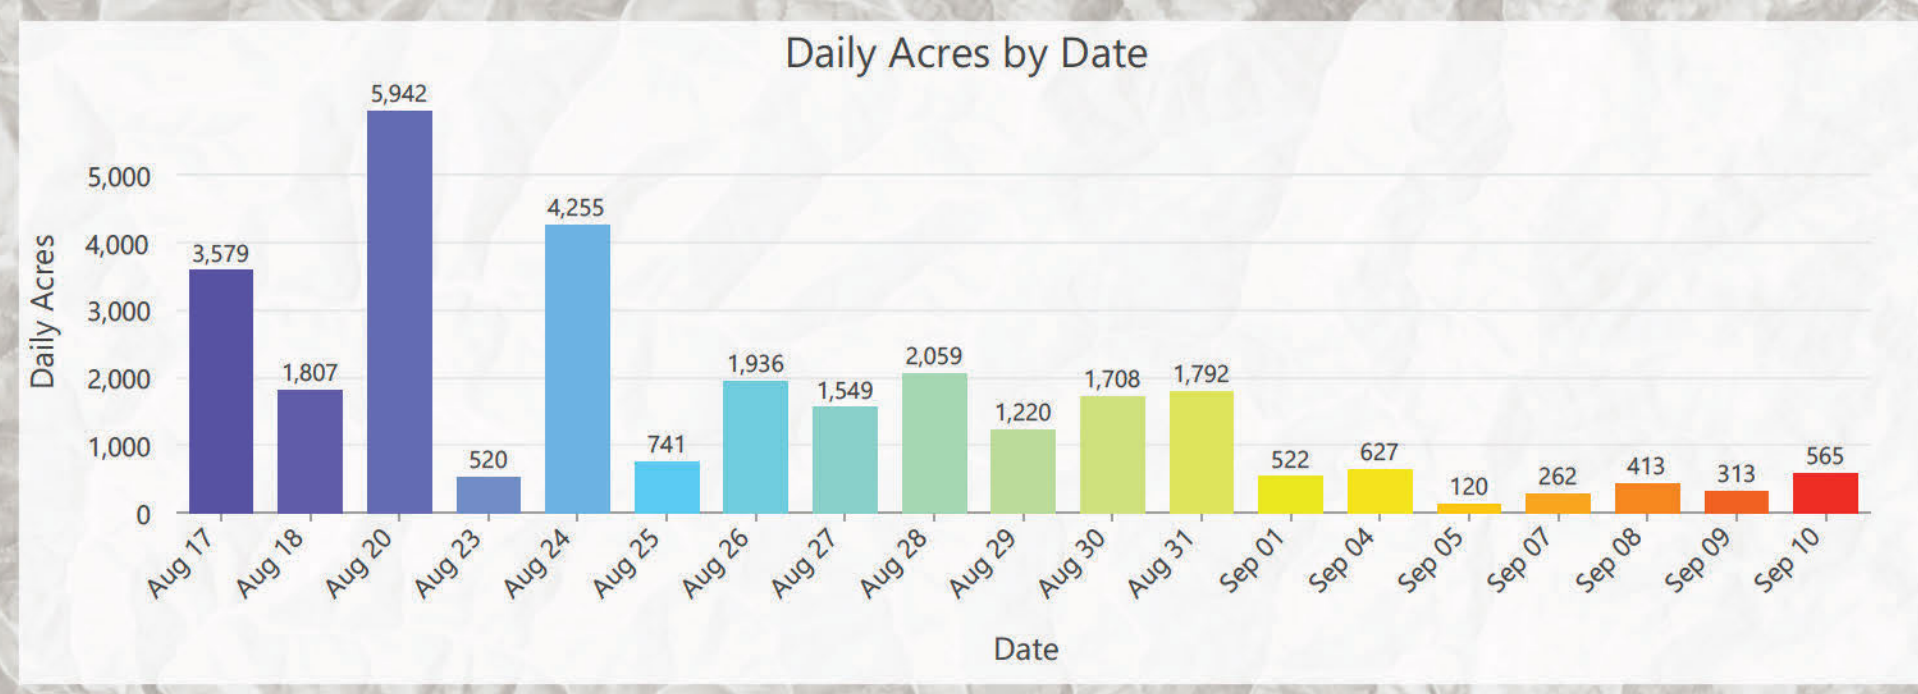

Date	Daily Acres	Total Acres
Aug 17	3,579	3,579
Aug 18	1,807	5,386
Aug 20	5,942	11,328
Aug 23	520	11,848
Aug 24	4,255	16,103
Aug 25	741	16,844
Aug 26	1,936	18,780
Aug 27	1,549	20,329
Aug 28	2,059	22,388
Aug 29	1,220	23,608
Aug 30	1,708	25,316
Aug 31	1,792	27,108
Sep 01	522	27,630
Sep 04	627	28,257
Sep 05	120	28,377
Sep 07	262	28,639
Sep 08	413	29,052
Sep 09	313	29,365
Sep 10	565	29,930

- State Highways
- Aug 17
- Aug 24
- Aug 28
- Sep 1
- Sep 8
- Aug 18
- Aug 25
- Aug 29
- Sep 4
- Sep 9
- Aug 20
- Aug 26
- Aug 30
- Sep 5
- Sep 10
- Aug 23
- Aug 27
- Aug 31
- Sep 7

PROGRESSION
 Happy Camp Complex
 CA-KNF-007022
 September 10, 2023