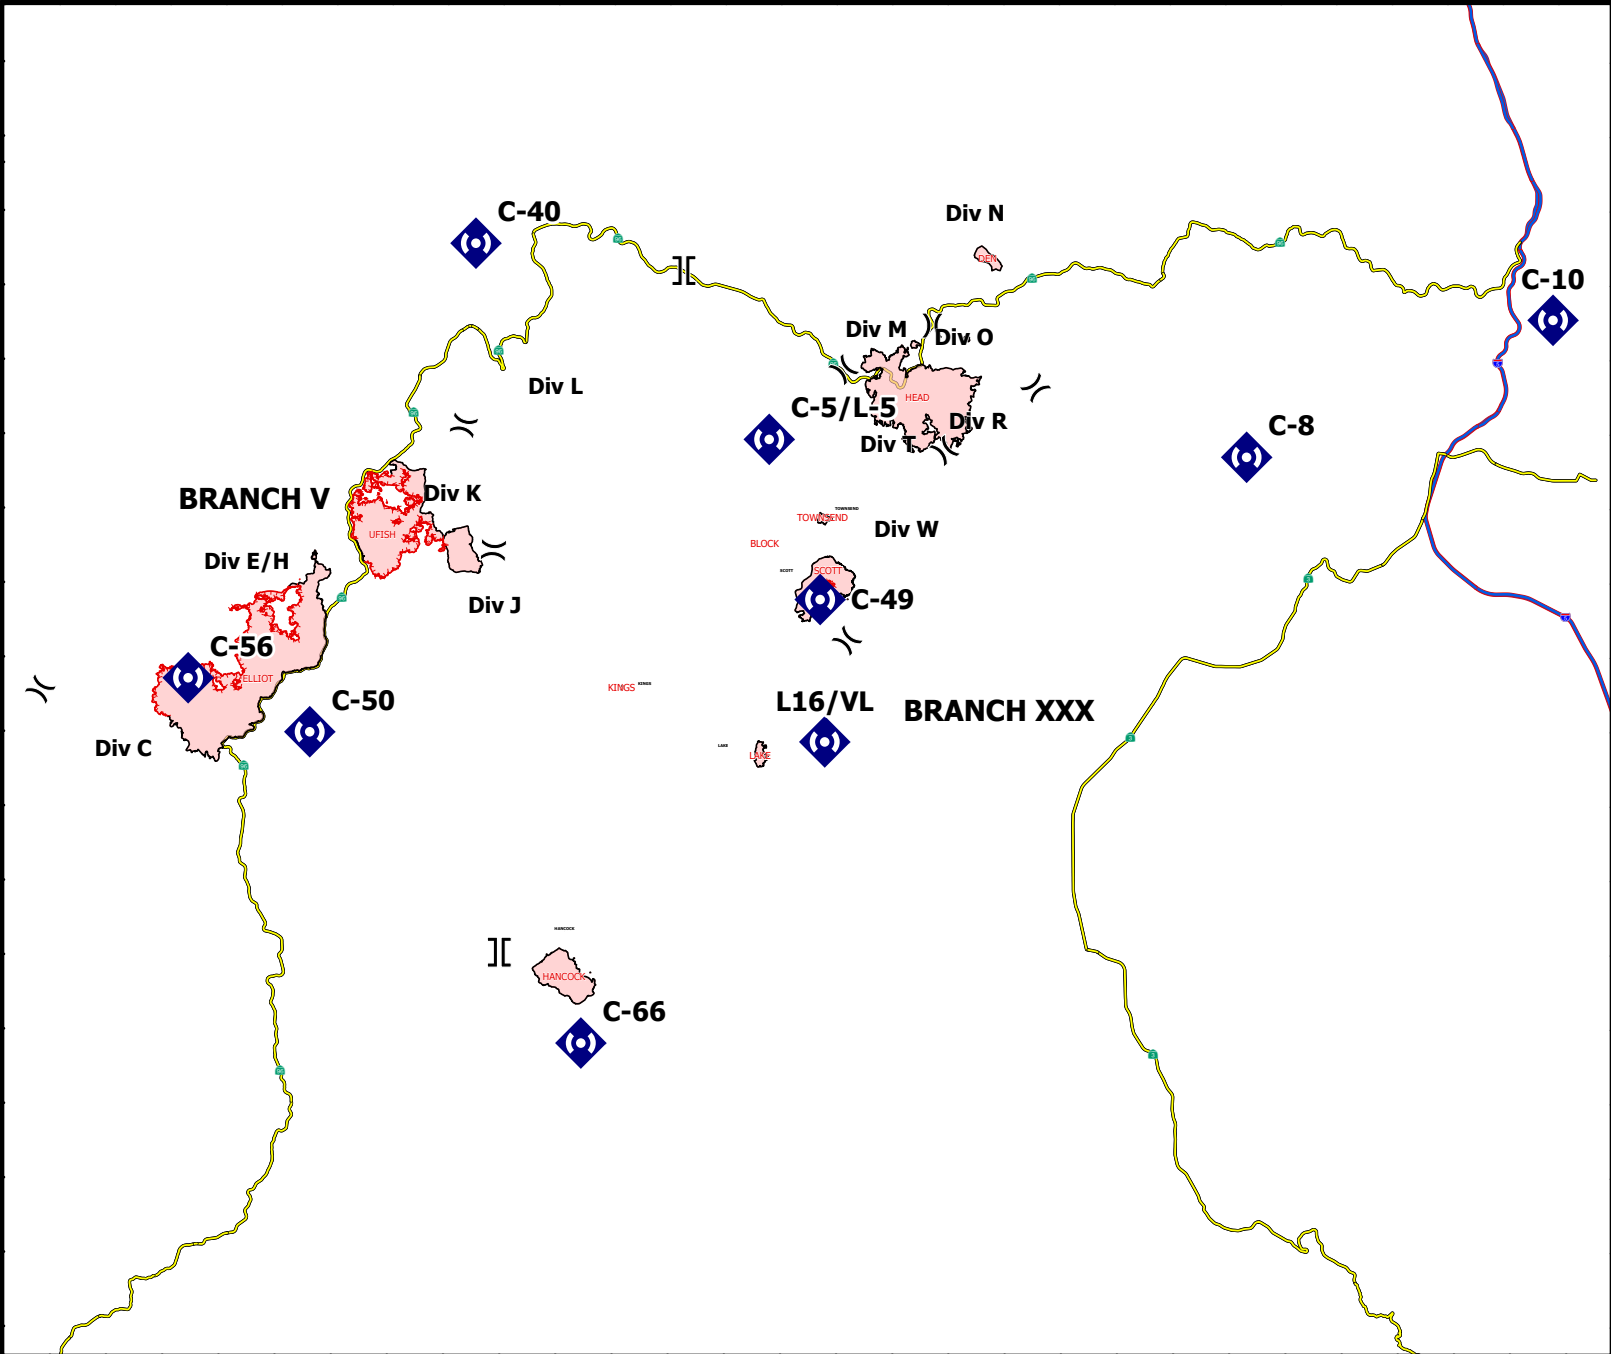

# REPEATERS

FC Point Type	Label	Comments	Latitude WGS84 DDM	Longitude WGS84 DDM
Repeater	C-40	Slater Butte	41° 51.484' N	123° 21.213' W
Repeater	C-5/L-5	Lake	41° 44.920' N	123° 08.017' W
Repeater	C-8	Gunsight	41° 44.309' N	122° 46.598' W
Repeater	C-10	Paradise Craggy	41° 48.871' N	122° 32.820' W
Repeater	C-49	Scotts Bar Lookout	41° 39.540' N	123° 05.724' W
Repeater	C-50	Ukonom Lookout	41° 35.041' N	123° 28.561' W
Repeater	C-56	Pony peak	41° 36.831' N	123° 34.020' W
Repeater	L16/VL	Boulder Peak	41° 34.756' N	123° 05.512' W
Repeater	C-66	Hancock Ridge	41° 24.620' N	123° 16.385' W

REPEATERS

- ) ( Division Break
- ] [ Branch Break
-  Repeater

**REPEATERS**  
 Happy Camp Complex  
 CA-KNF-007022

Datum: NAD 1983 UTM Zone 10N Scale: 1:470,000

REPEATERS