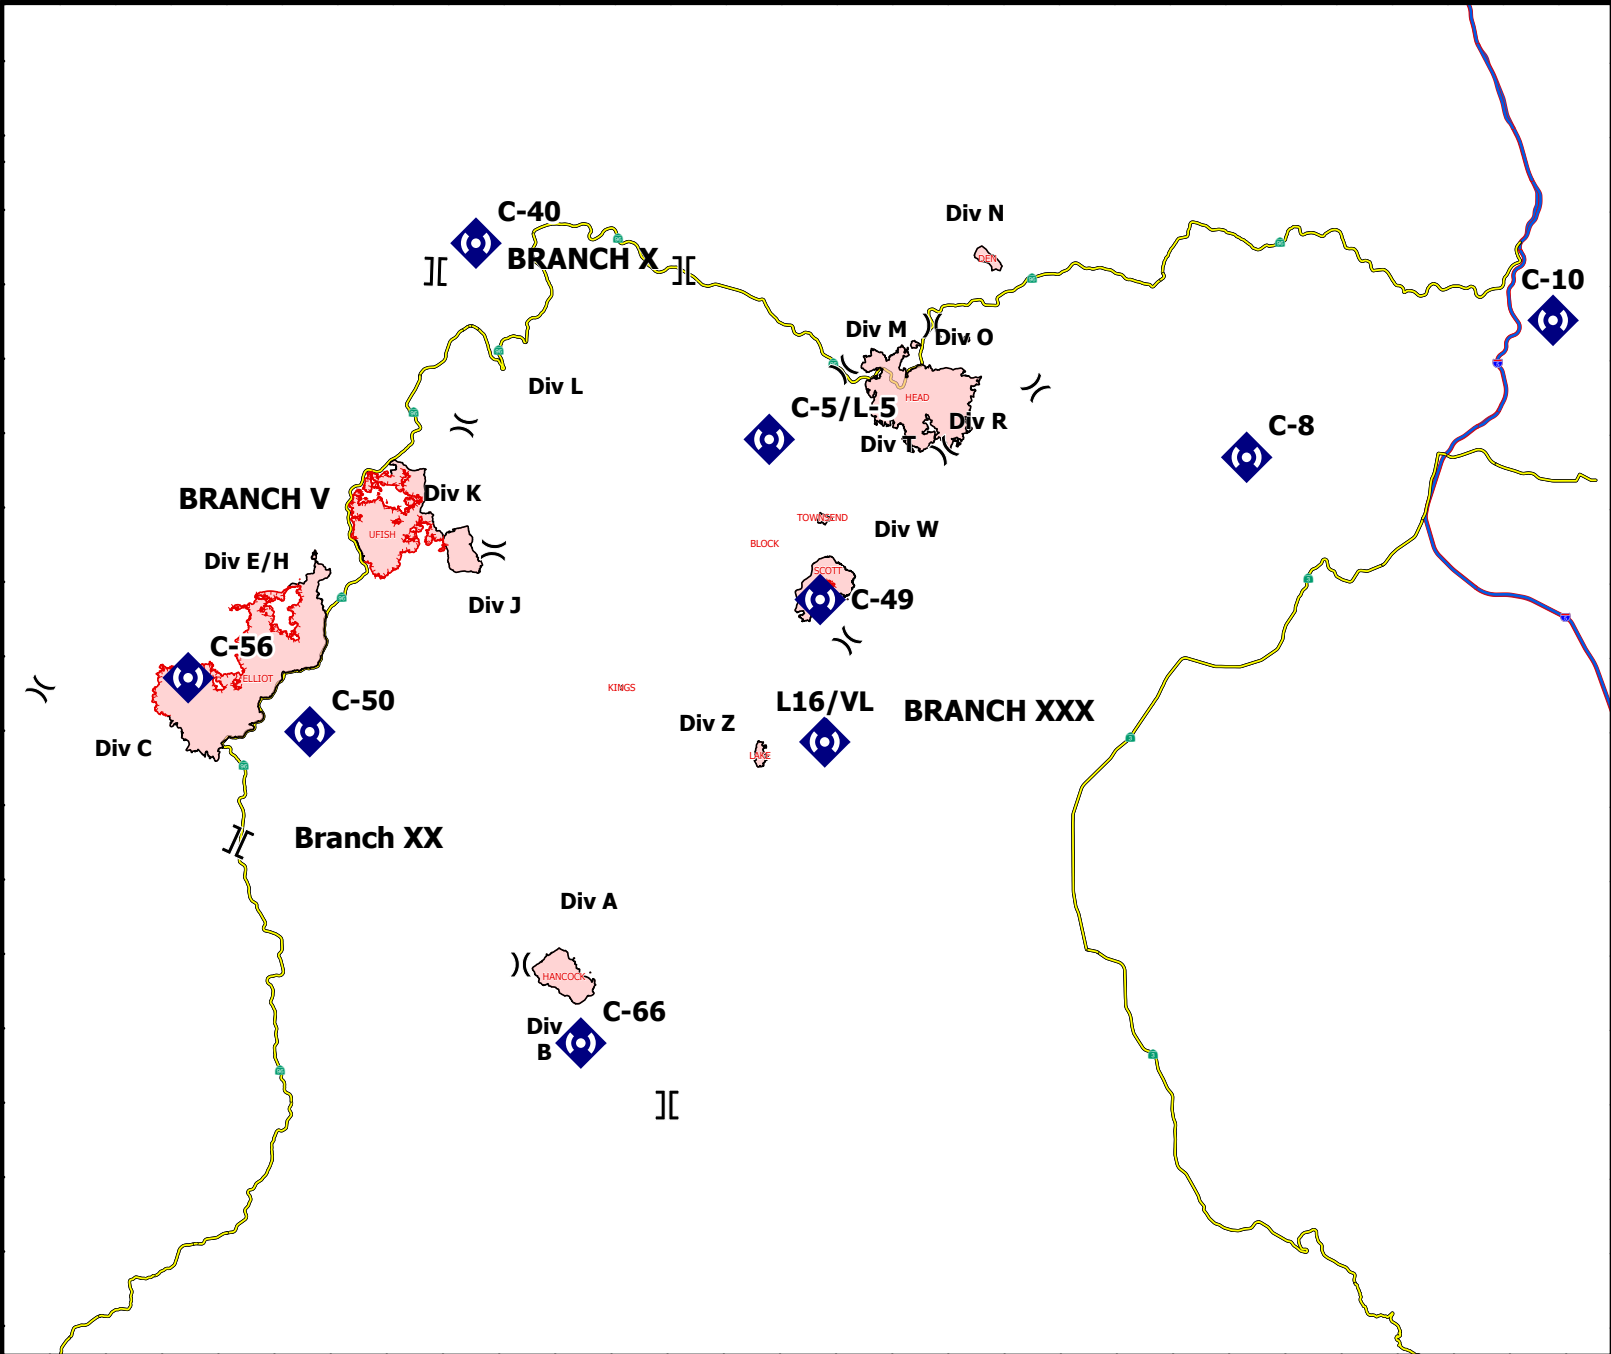

REPEATERS

FC Point Type	Label	Comments	Latitude WGS84 DDM	Longitude WGS84 DDM
Repeater	C-40	Slater Butte	41° 51.484' N	123° 21.213' W
Repeater	C-5/L-5	Lake	41° 44.920' N	123° 08.017' W
Repeater	C-8	Gunsight	41° 44.309' N	122° 46.598' W
Repeater	C-10	Paradise Craggy	41° 48.871' N	122° 32.820' W
Repeater	C-49	Scotts Bar Lookout	41° 39.540' N	123° 05.724' W
Repeater	C-50	Ukonom Lookout	41° 35.041' N	123° 28.561' W
Repeater	C-56	Pony peak	41° 36.831' N	123° 34.020' W
Repeater	L16/VL	Boulder Peak	41° 34.756' N	123° 05.512' W
Repeater	C-66	Hancock Ridge	41° 24.620' N	123° 16.385' W

REPEATERS

-) (Division Break
-] [Branch Break
-  Repeater

REPEATERS
Happy Camp Complex
CA-KNF-007022

0 1.5 3 6 Miles

Datum: NAD 1983 UTM Zone 10N Scale: 1:470,000

REPEATERS