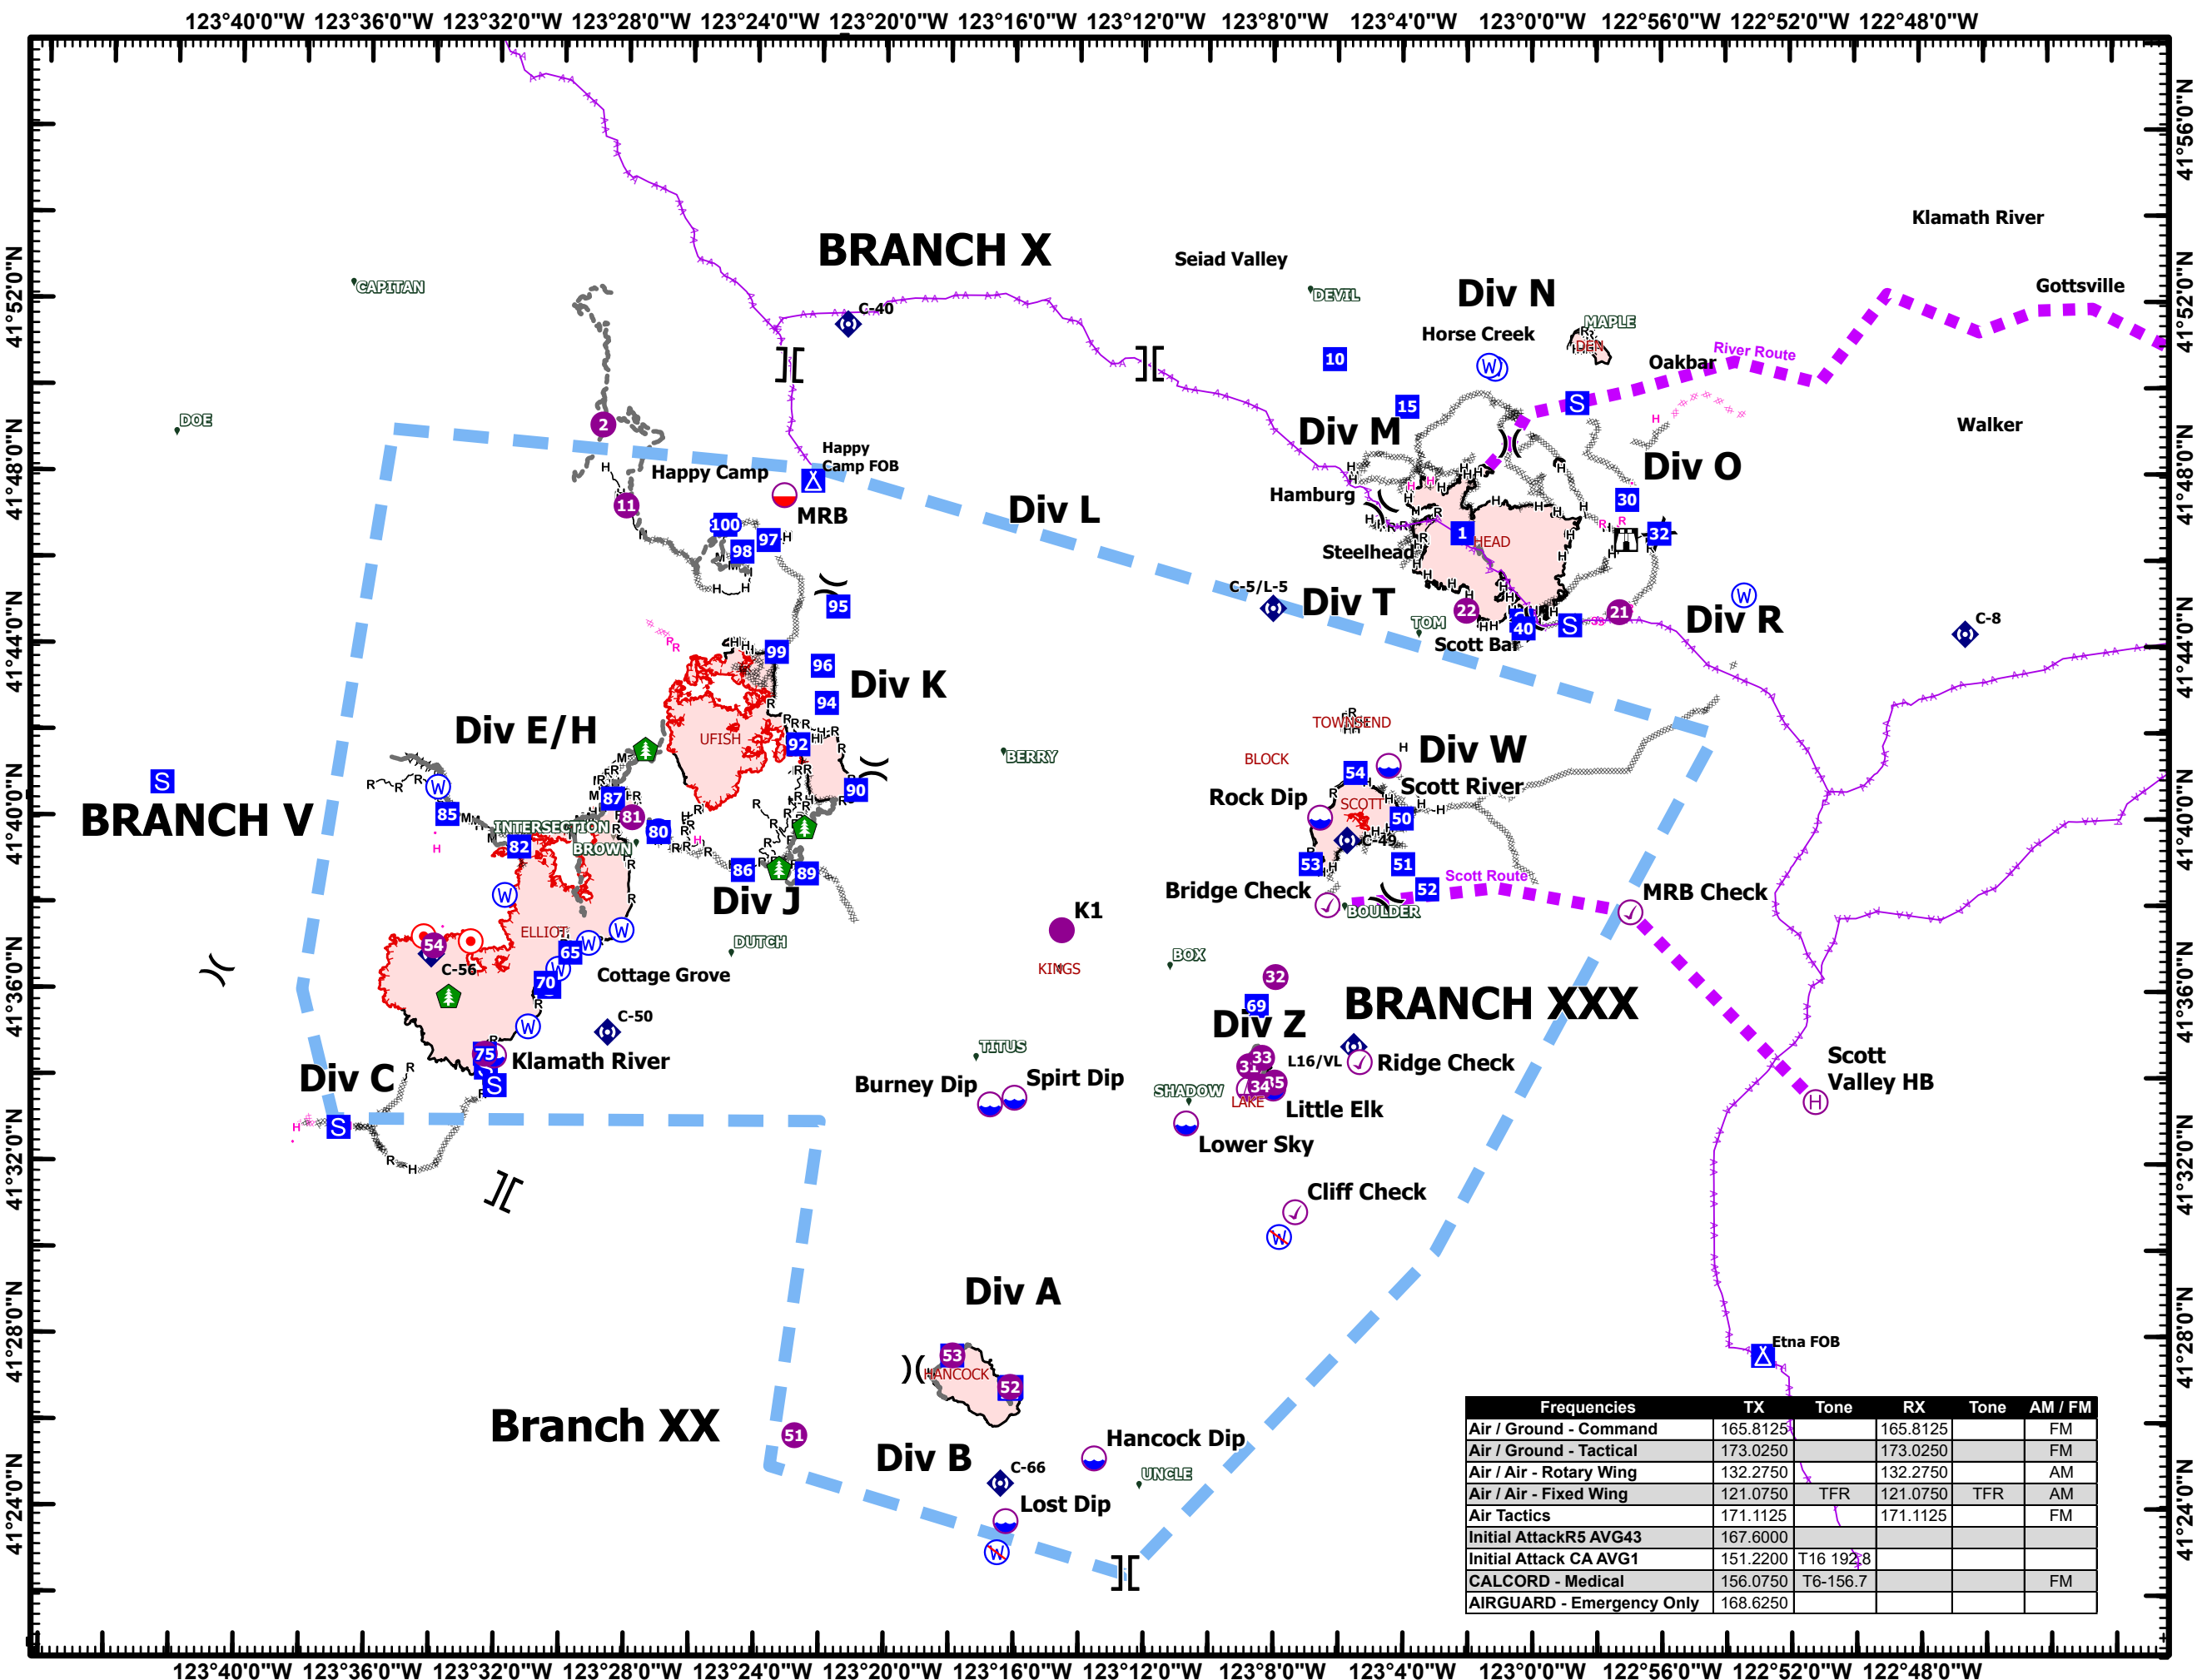

# Pilot Map

Happy Camp Complex  
CA-KNF-007022

Sept 11, 2023

- USFS Small Fires
- Logistics
  - Camp
  - Staging Area
- Operations
  - Lookout
- Fire
  - Hot Spot - Spot Fire
- Repair
  - Hazard Tree
- Communications
  - Repeater
- Water
  - Water Source
  - Restricted Water Source
  - Transmission Lines
- FC Line Type
  - Contained
  - Uncontained
  - Wildfire Daily Fire Perimeter

Frequencies	TX	Tone	RX	Tone	AM / FM
Air / Ground - Command	165.8125		165.8125		FM
Air / Ground - Tactical	173.0250		173.0250		FM
Air / Air - Rotary Wing	132.2750		132.2750		AM
Air / Air - Fixed Wing	121.0750	TFR	121.0750	TFR	AM
Air Tactics	171.1125		171.1125		FM
Initial Attack R5 AVG43	167.6000				
Initial Attack CA AVG1	151.2200	T16 192.8			
CALCORD - Medical	156.0750	T6-156.7			FM
AIRGUARD - Emergency Only	168.6250				

1:270,000  
Datum: North American 1983

0
1.5
3
6 Miles

PILOT