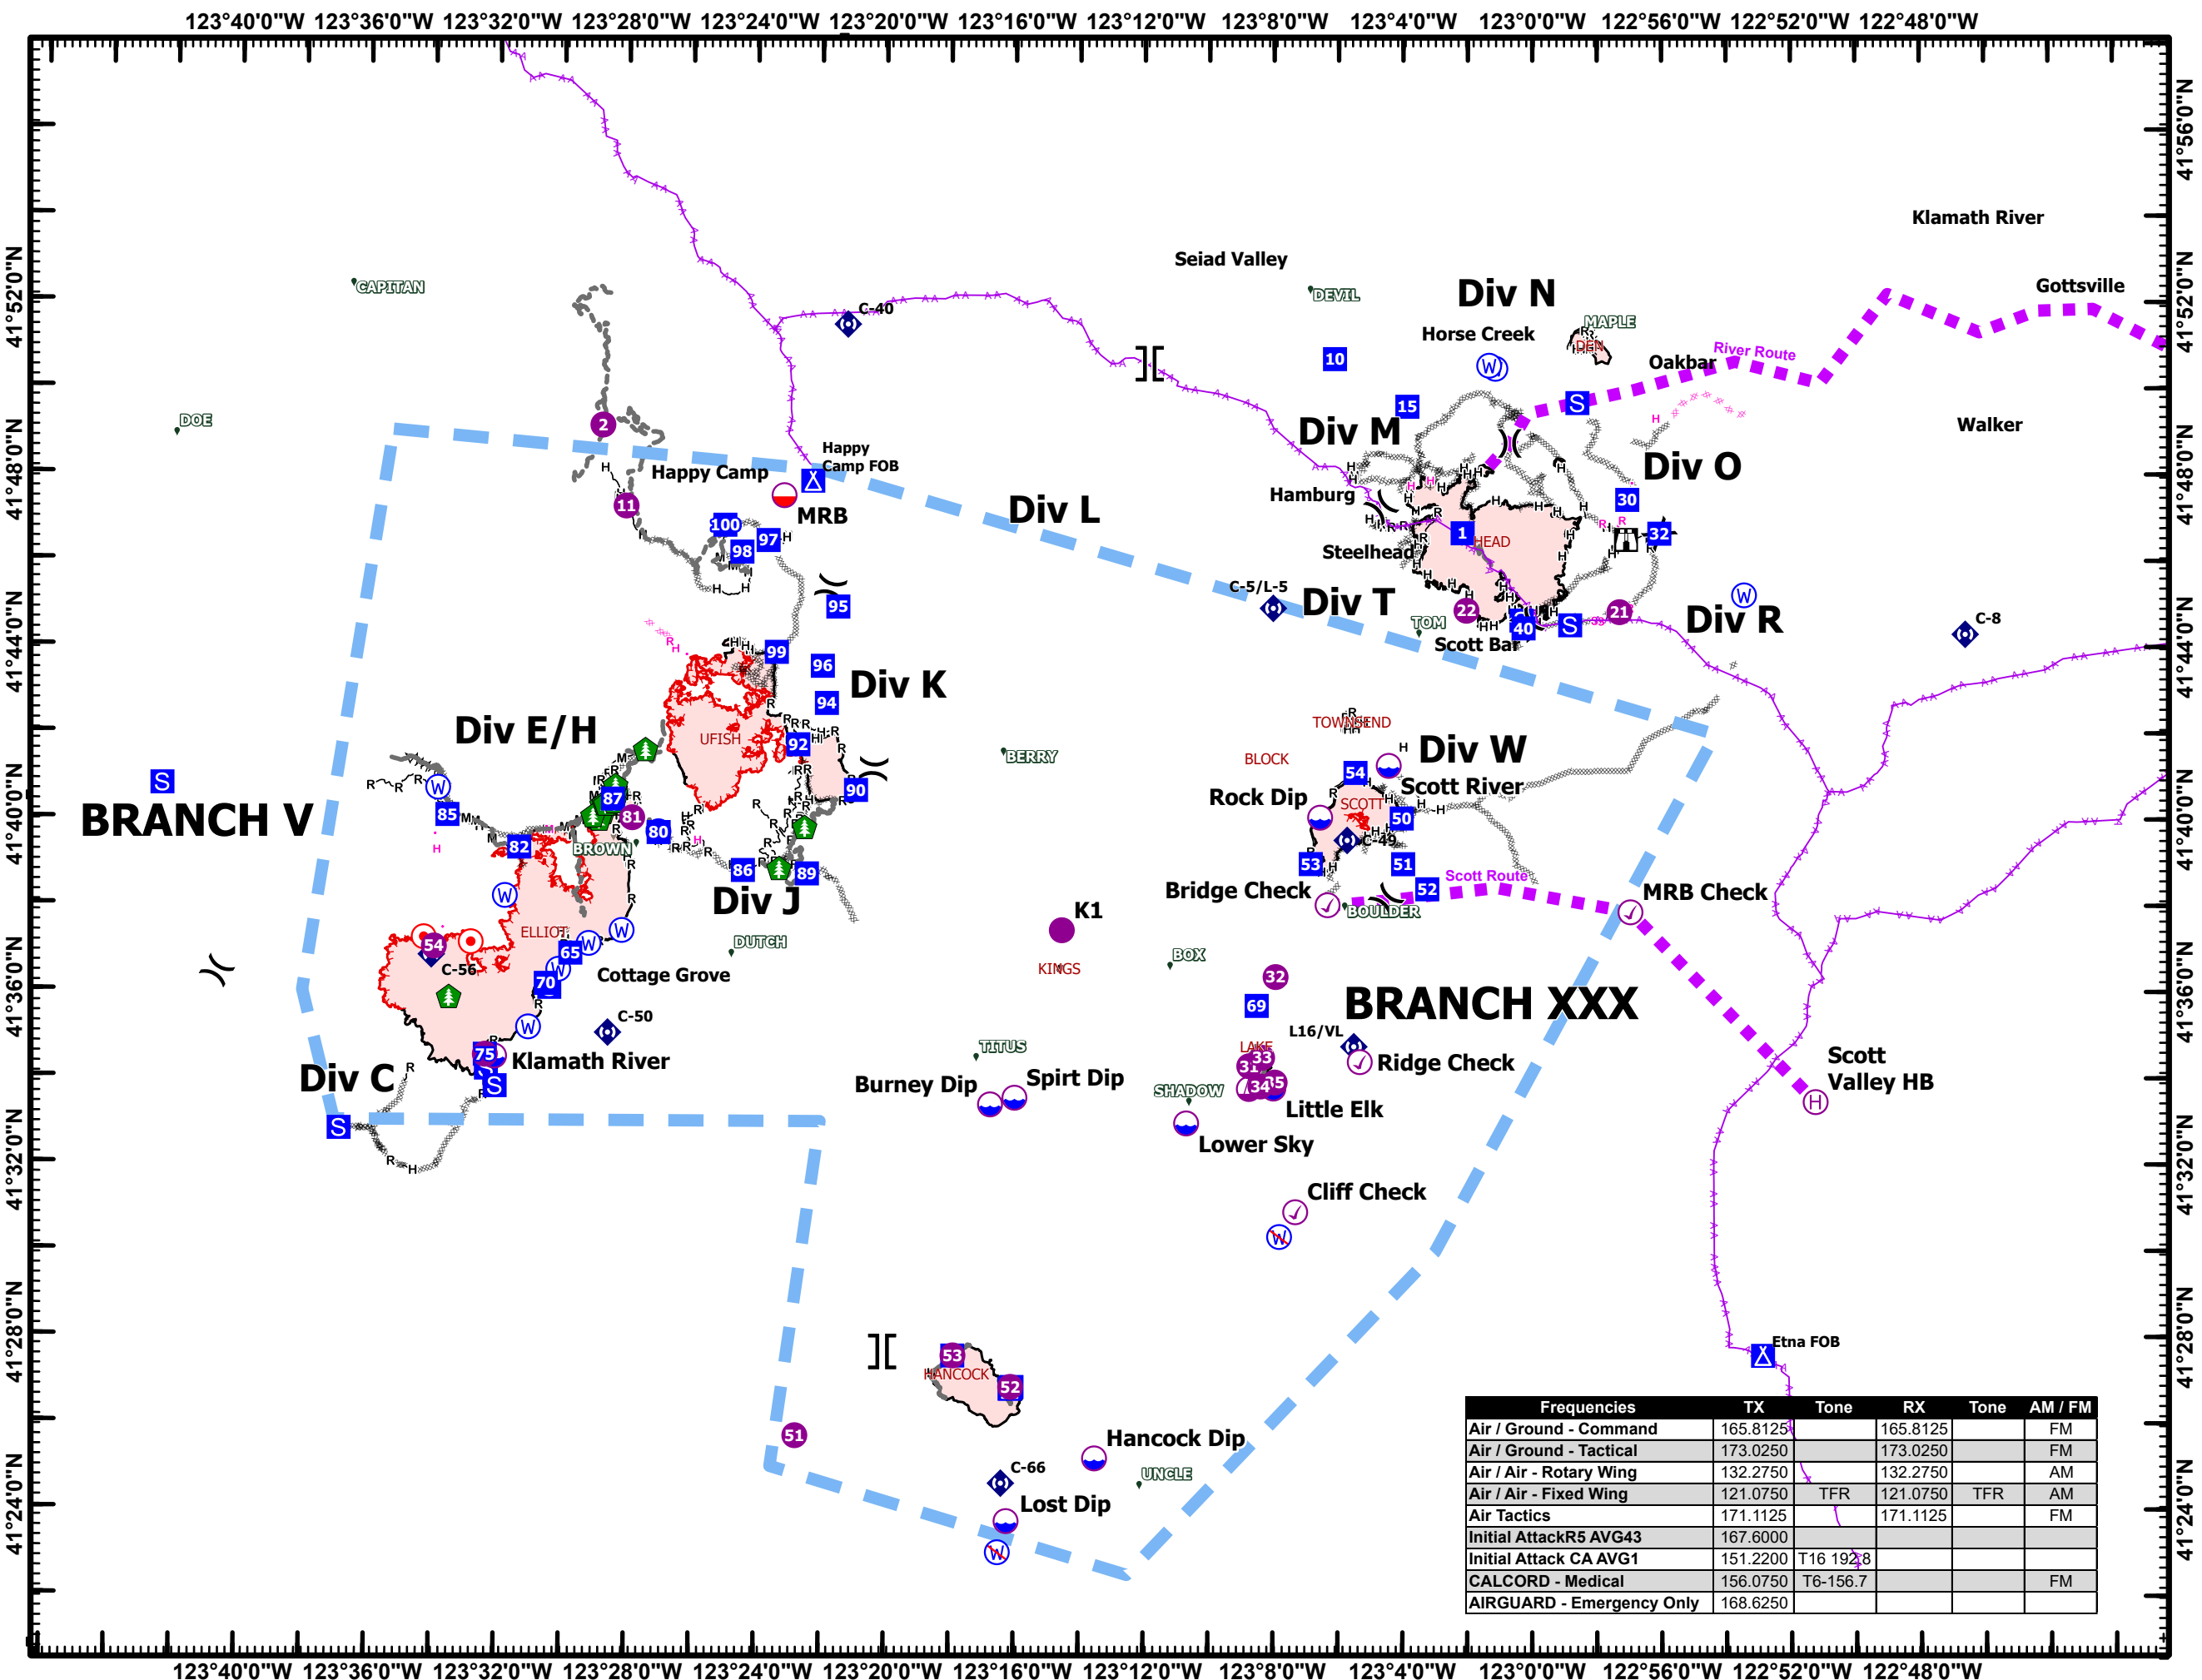

Pilot Map

Happy Camp Complex
CA-KNF-007022

Sept 11, 2023

- USFS Small Fires
- Logistics
 - Camp
 - Staging Area
- Operations
 - Lookout
- Fire
 - Hot Spot - Spot Fire
- Repair
 - Hazard Tree
- Communications
 - Repeater
- Water
 - Water Source
 - Restricted Water Source
 - Transmission Lines
- FC Line Type
 - Contained
 - Uncontained
 - Wildfire Daily Fire Perimeter

Frequencies	TX	Tone	RX	Tone	AM / FM
Air / Ground - Command	165.8125		165.8125		FM
Air / Ground - Tactical	173.0250		173.0250		FM
Air / Air - Rotary Wing	132.2750		132.2750		AM
Air / Air - Fixed Wing	121.0750	TFR	121.0750	TFR	AM
Air Tactics	171.1125		171.1125		FM
Initial Attack R5 AVG43	167.6000				
Initial Attack CA AVG1	151.2200	T16 192.8			
CALCORD - Medical	156.0750	T6-156.7			FM
AIRGUARD - Emergency Only	168.6250				

1:270,000
Datum: North American 1983

0
1.5
3
6 Miles

PILOT