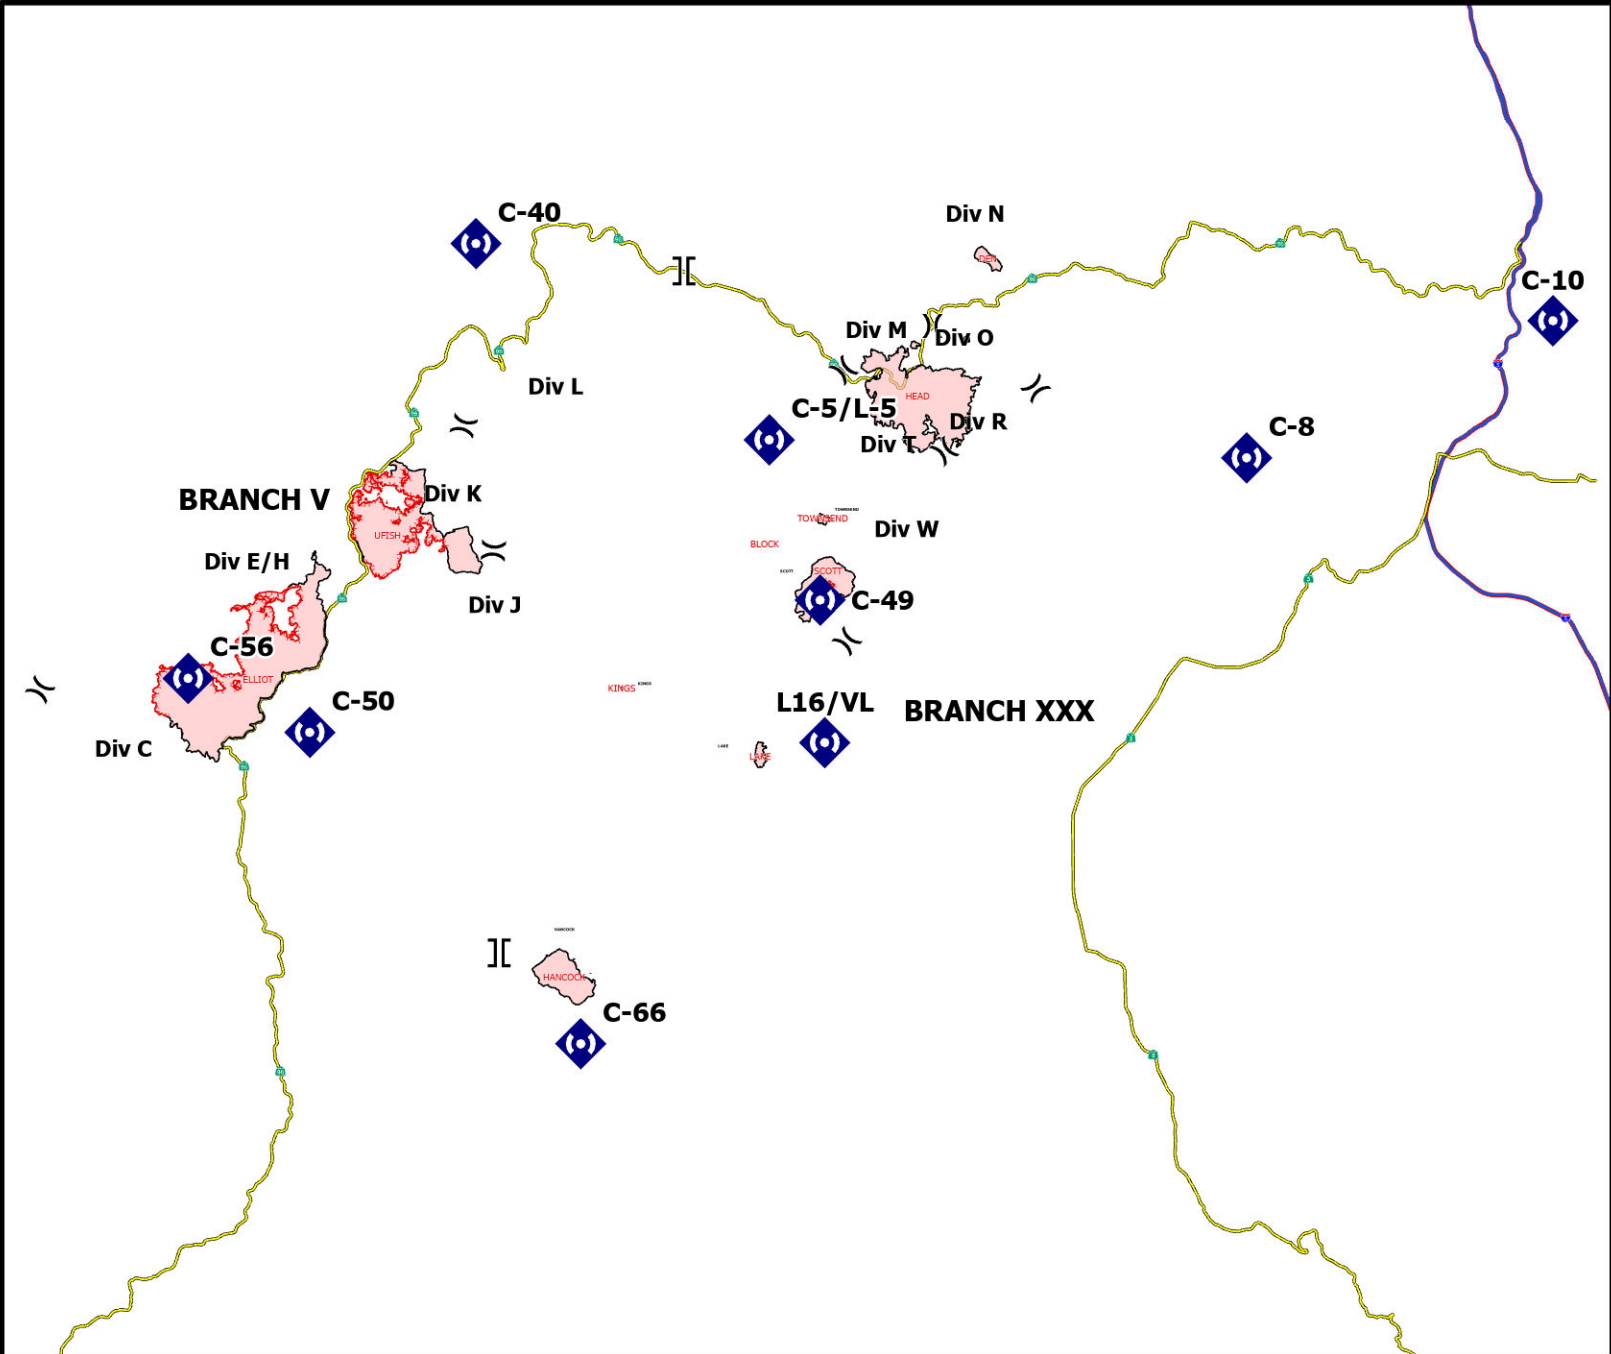

REPEATERS

FC Point Type	Label	Comments	Latitude WGS84 DDM	Longitude WGS84 DDM
Repeater	C-40	Slater Butte	41° 51.484' N	123° 21.213' W
Repeater	C-5/L-5	Lake	41° 44.920' N	123° 08.017' W
Repeater	C-8	Gunsight	41° 44.309' N	122° 46.598' W
Repeater	C-10	Paradise Craggy	41° 48.871' N	122° 32.820' W
Repeater	C-49	Scotts Bar Lookout	41° 39.540' N	123° 05.724' W
Repeater	C-50	Ukonom Lookout	41° 35.041' N	123° 28.561' W
Repeater	C-56	Pony peak	41° 36.831' N	123° 34.020' W
Repeater	L16/VL	Boulder Peak	41° 34.756' N	123° 05.512' W
Repeater	C-66	Hancock Ridge	41° 24.620' N	123° 16.385' W

REPEATERS

-) (Division Break
-] [Branch Break
-  Repeater

REPEATERS

Happy Camp Complex
CA-KNF-007022

0 1.5 3 6 Miles

Datum: NAD 1983 UTM Zone 10N Scale: 1:470,000

REPEATERS