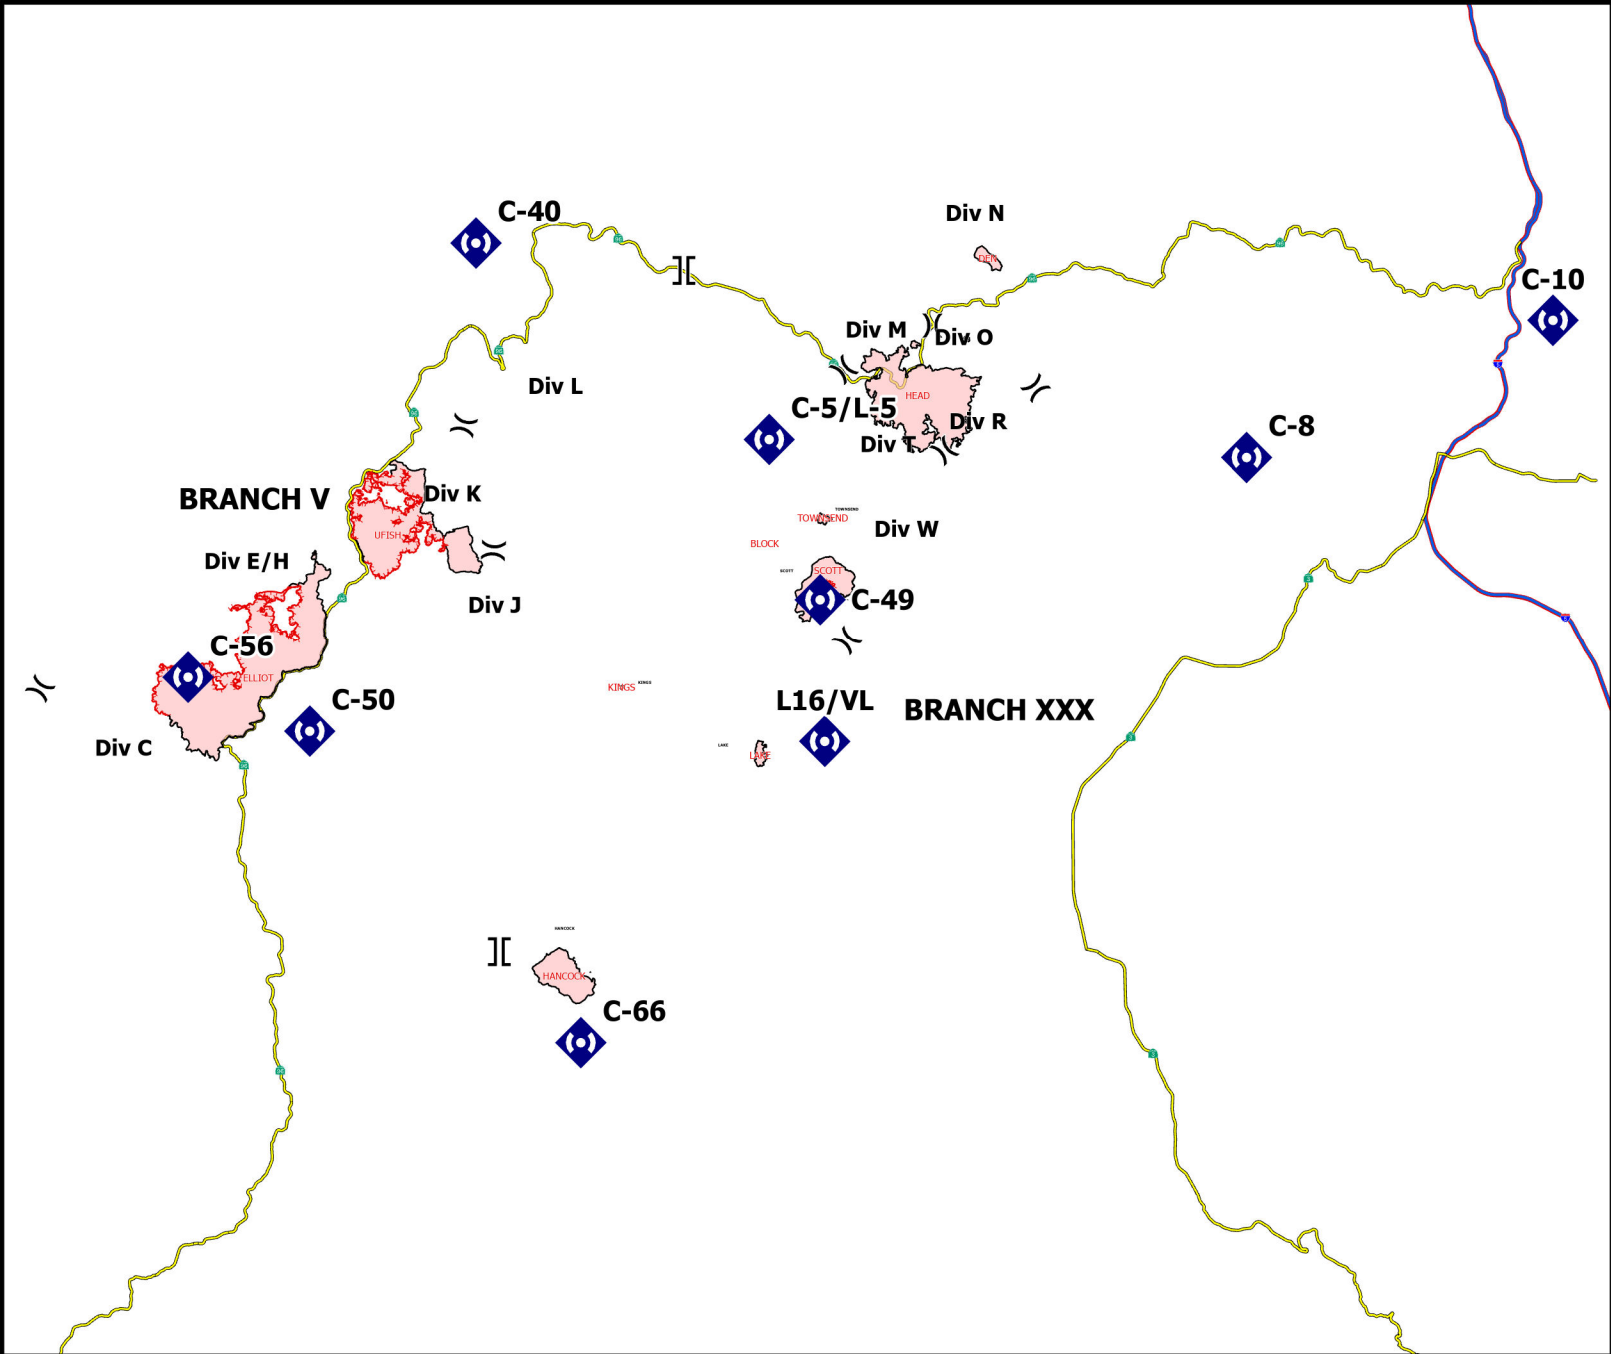

REPEATERS

FC Point Type	Label	Comments	Latitude WGS84 DDM	Longitude WGS84 DDM
Repeater	C-40	Slater Butte	41° 51.484' N	123° 21.213' W
Repeater	C-5/L-5	Lake	41° 44.920' N	123° 08.017' W
Repeater	C-8	Gunsight	41° 44.309' N	122° 46.598' W
Repeater	C-10	Paradise Craggy	41° 48.871' N	122° 32.820' W
Repeater	C-49	Scotts Bar Lookout	41° 39.540' N	123° 05.724' W
Repeater	C-50	Ukonom Lookout	41° 35.041' N	123° 28.561' W
Repeater	C-56	Pony peak	41° 36.831' N	123° 34.020' W
Repeater	L16/VL	Boulder Peak	41° 34.756' N	123° 05.512' W
Repeater	C-66	Hancock Ridge	41° 24.620' N	123° 16.385' W

REPEATERS

-) (Division Break
-] [Branch Break
-  Repeater

REPEATERS
Happy Camp Complex
CA-KNF-007022

Datum: NAD 1983 UTM Zone 10N Scale: 1:470,000

REPEATERS