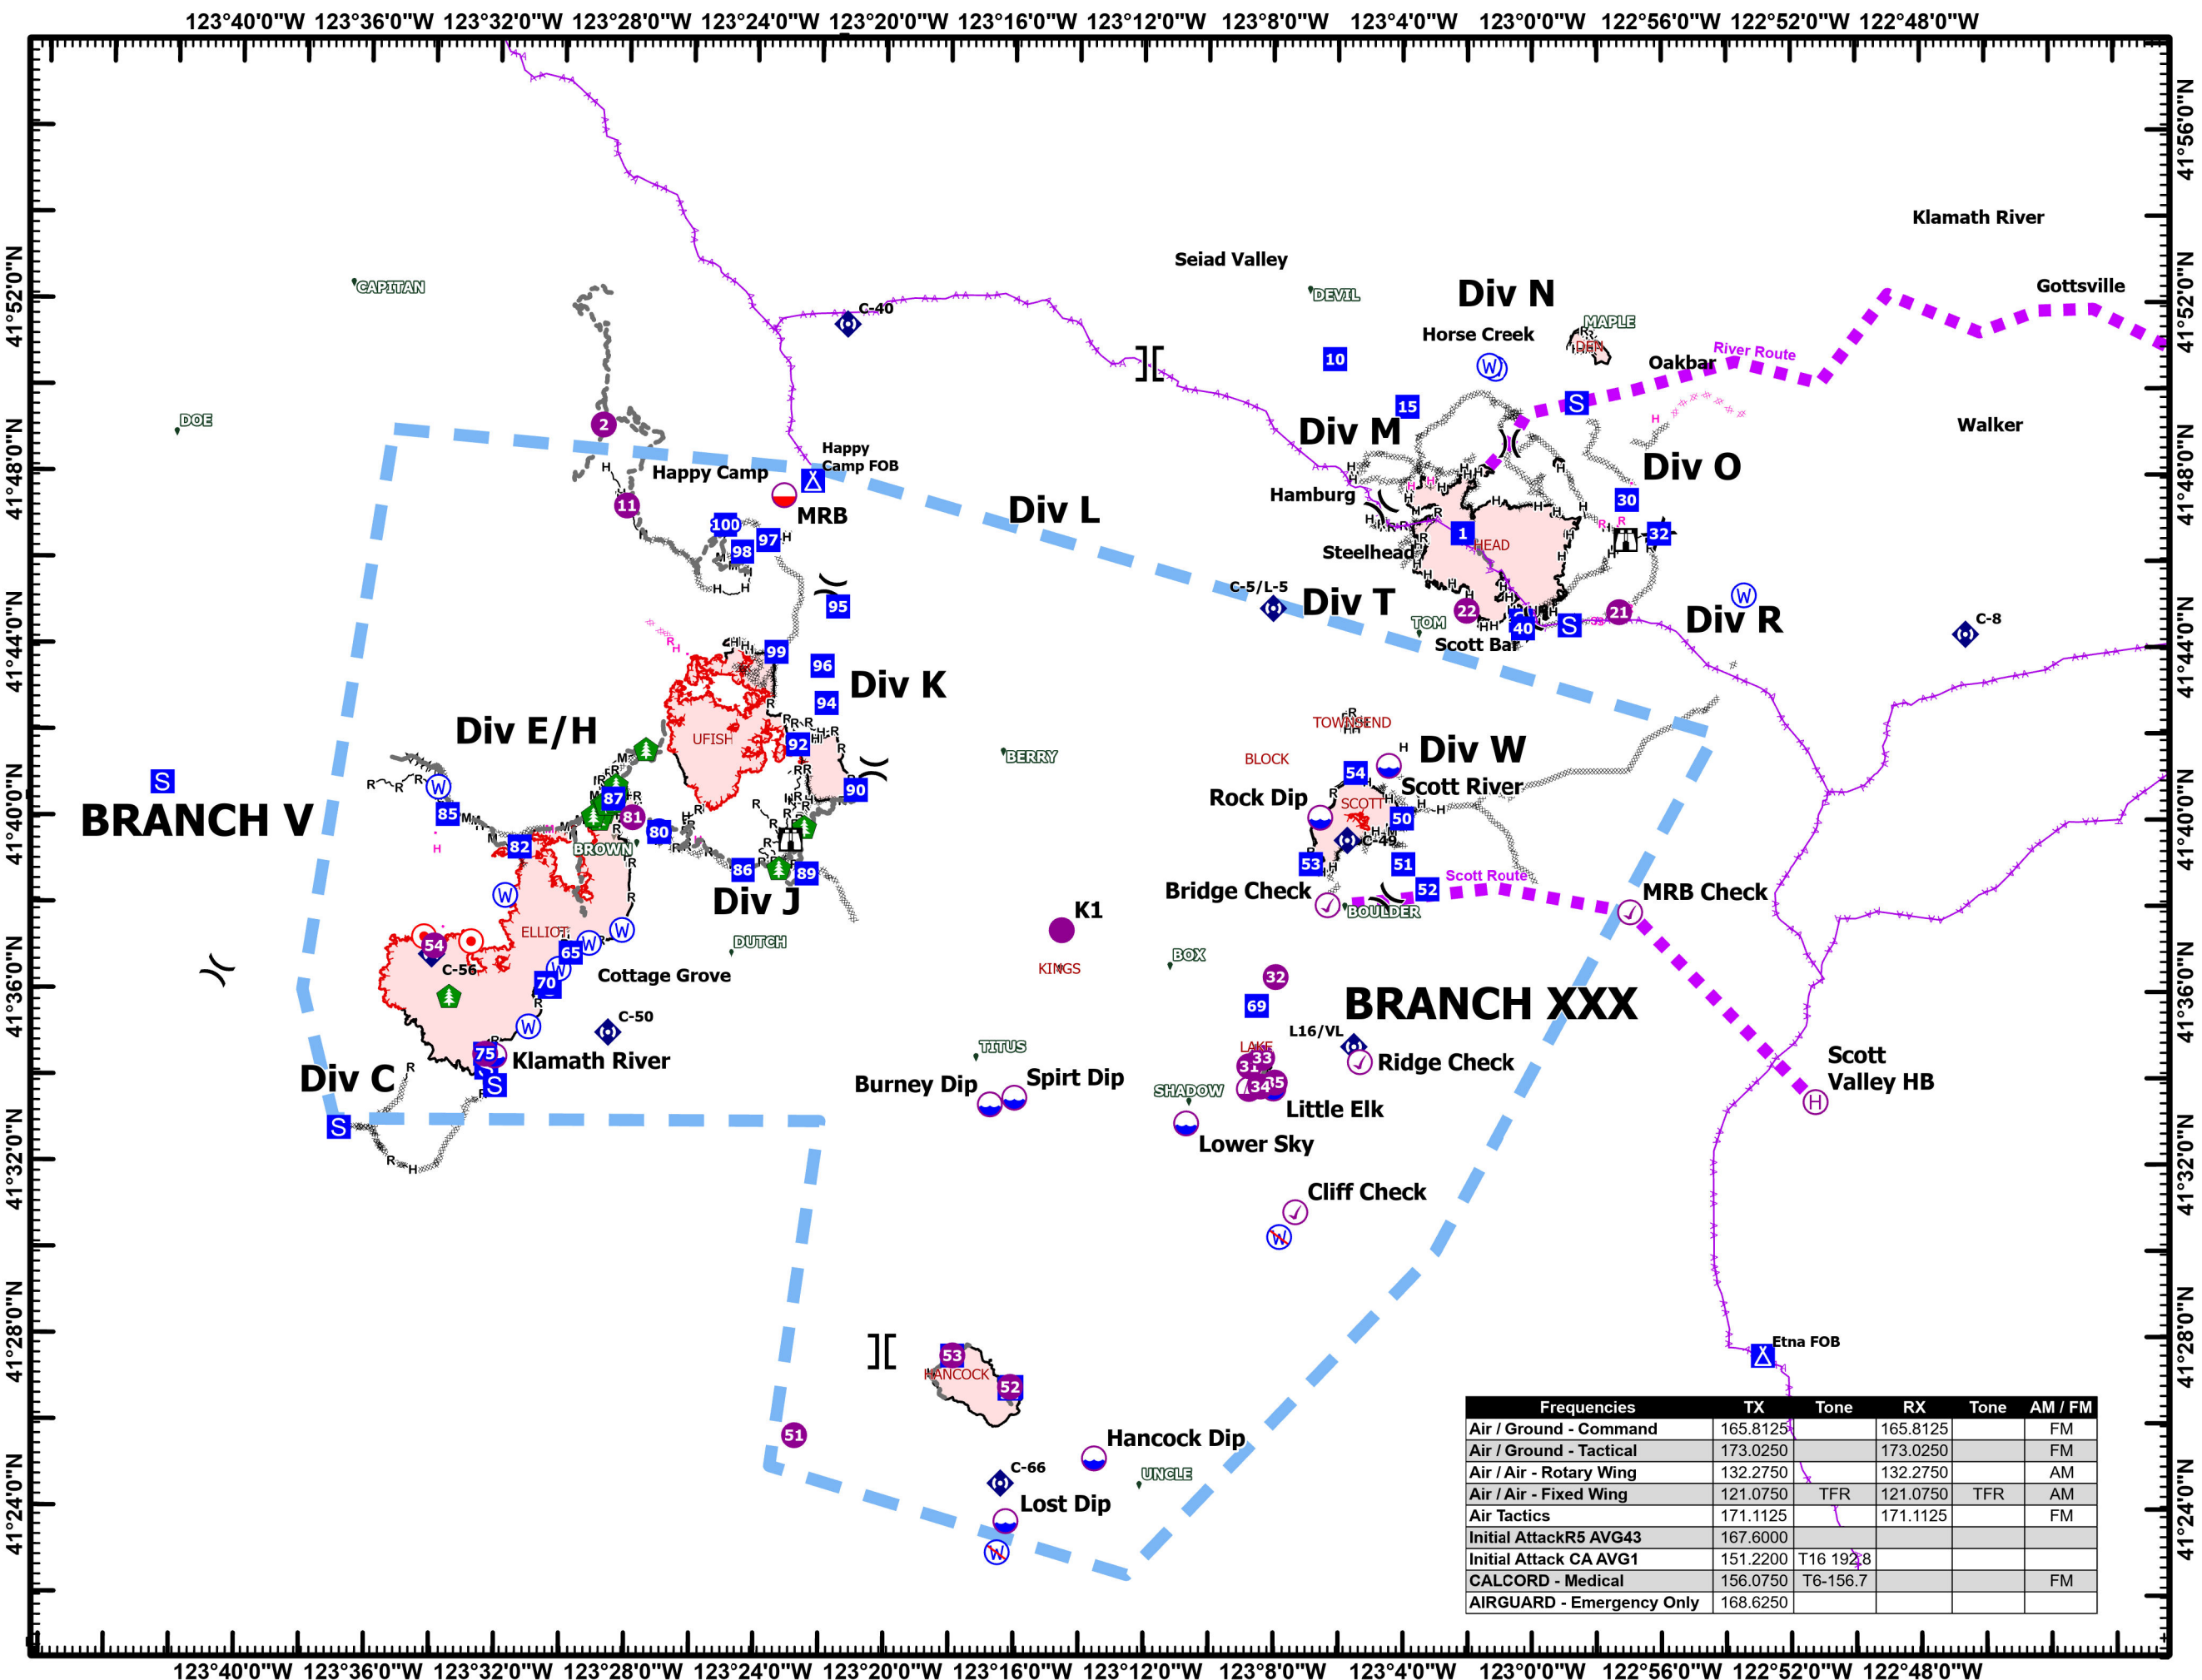

# Pilot Map

Happy Camp Complex  
CA-KNF-007022

Sept 12, 2023

- USFS Small Fires
- Logistics
  - Camp
  - Staging Area
- Operations
  - Lookout
- Fire
  - Hot Spot - Spot Fire
- Repair
  - Hazard Tree
- Communications
  - Repeater
- Water
  - Water Source
  - Restricted Water Source
  - Transmission Lines
- FC Line Type
  - Contained
  - Uncontained
  - Wildfire Daily Fire Perimeter

Frequencies	TX	Tone	RX	Tone	AM / FM
Air / Ground - Command	165.8125		165.8125		FM
Air / Ground - Tactical	173.0250		173.0250		FM
Air / Air - Rotary Wing	132.2750		132.2750		AM
Air / Air - Fixed Wing	121.0750	TFR	121.0750	TFR	AM
Air Tactics	171.1125		171.1125		FM
Initial Attack R5 AVG43	167.6000				
Initial Attack CA AVG1	151.2200	T16 192.8			
CALCORD - Medical	156.0750	T6-156.7			FM
AIRGUARD - Emergency Only	168.6250				

1:270,000  
Datum: North American 1983

0
1.5
3
6 Miles

PILOT