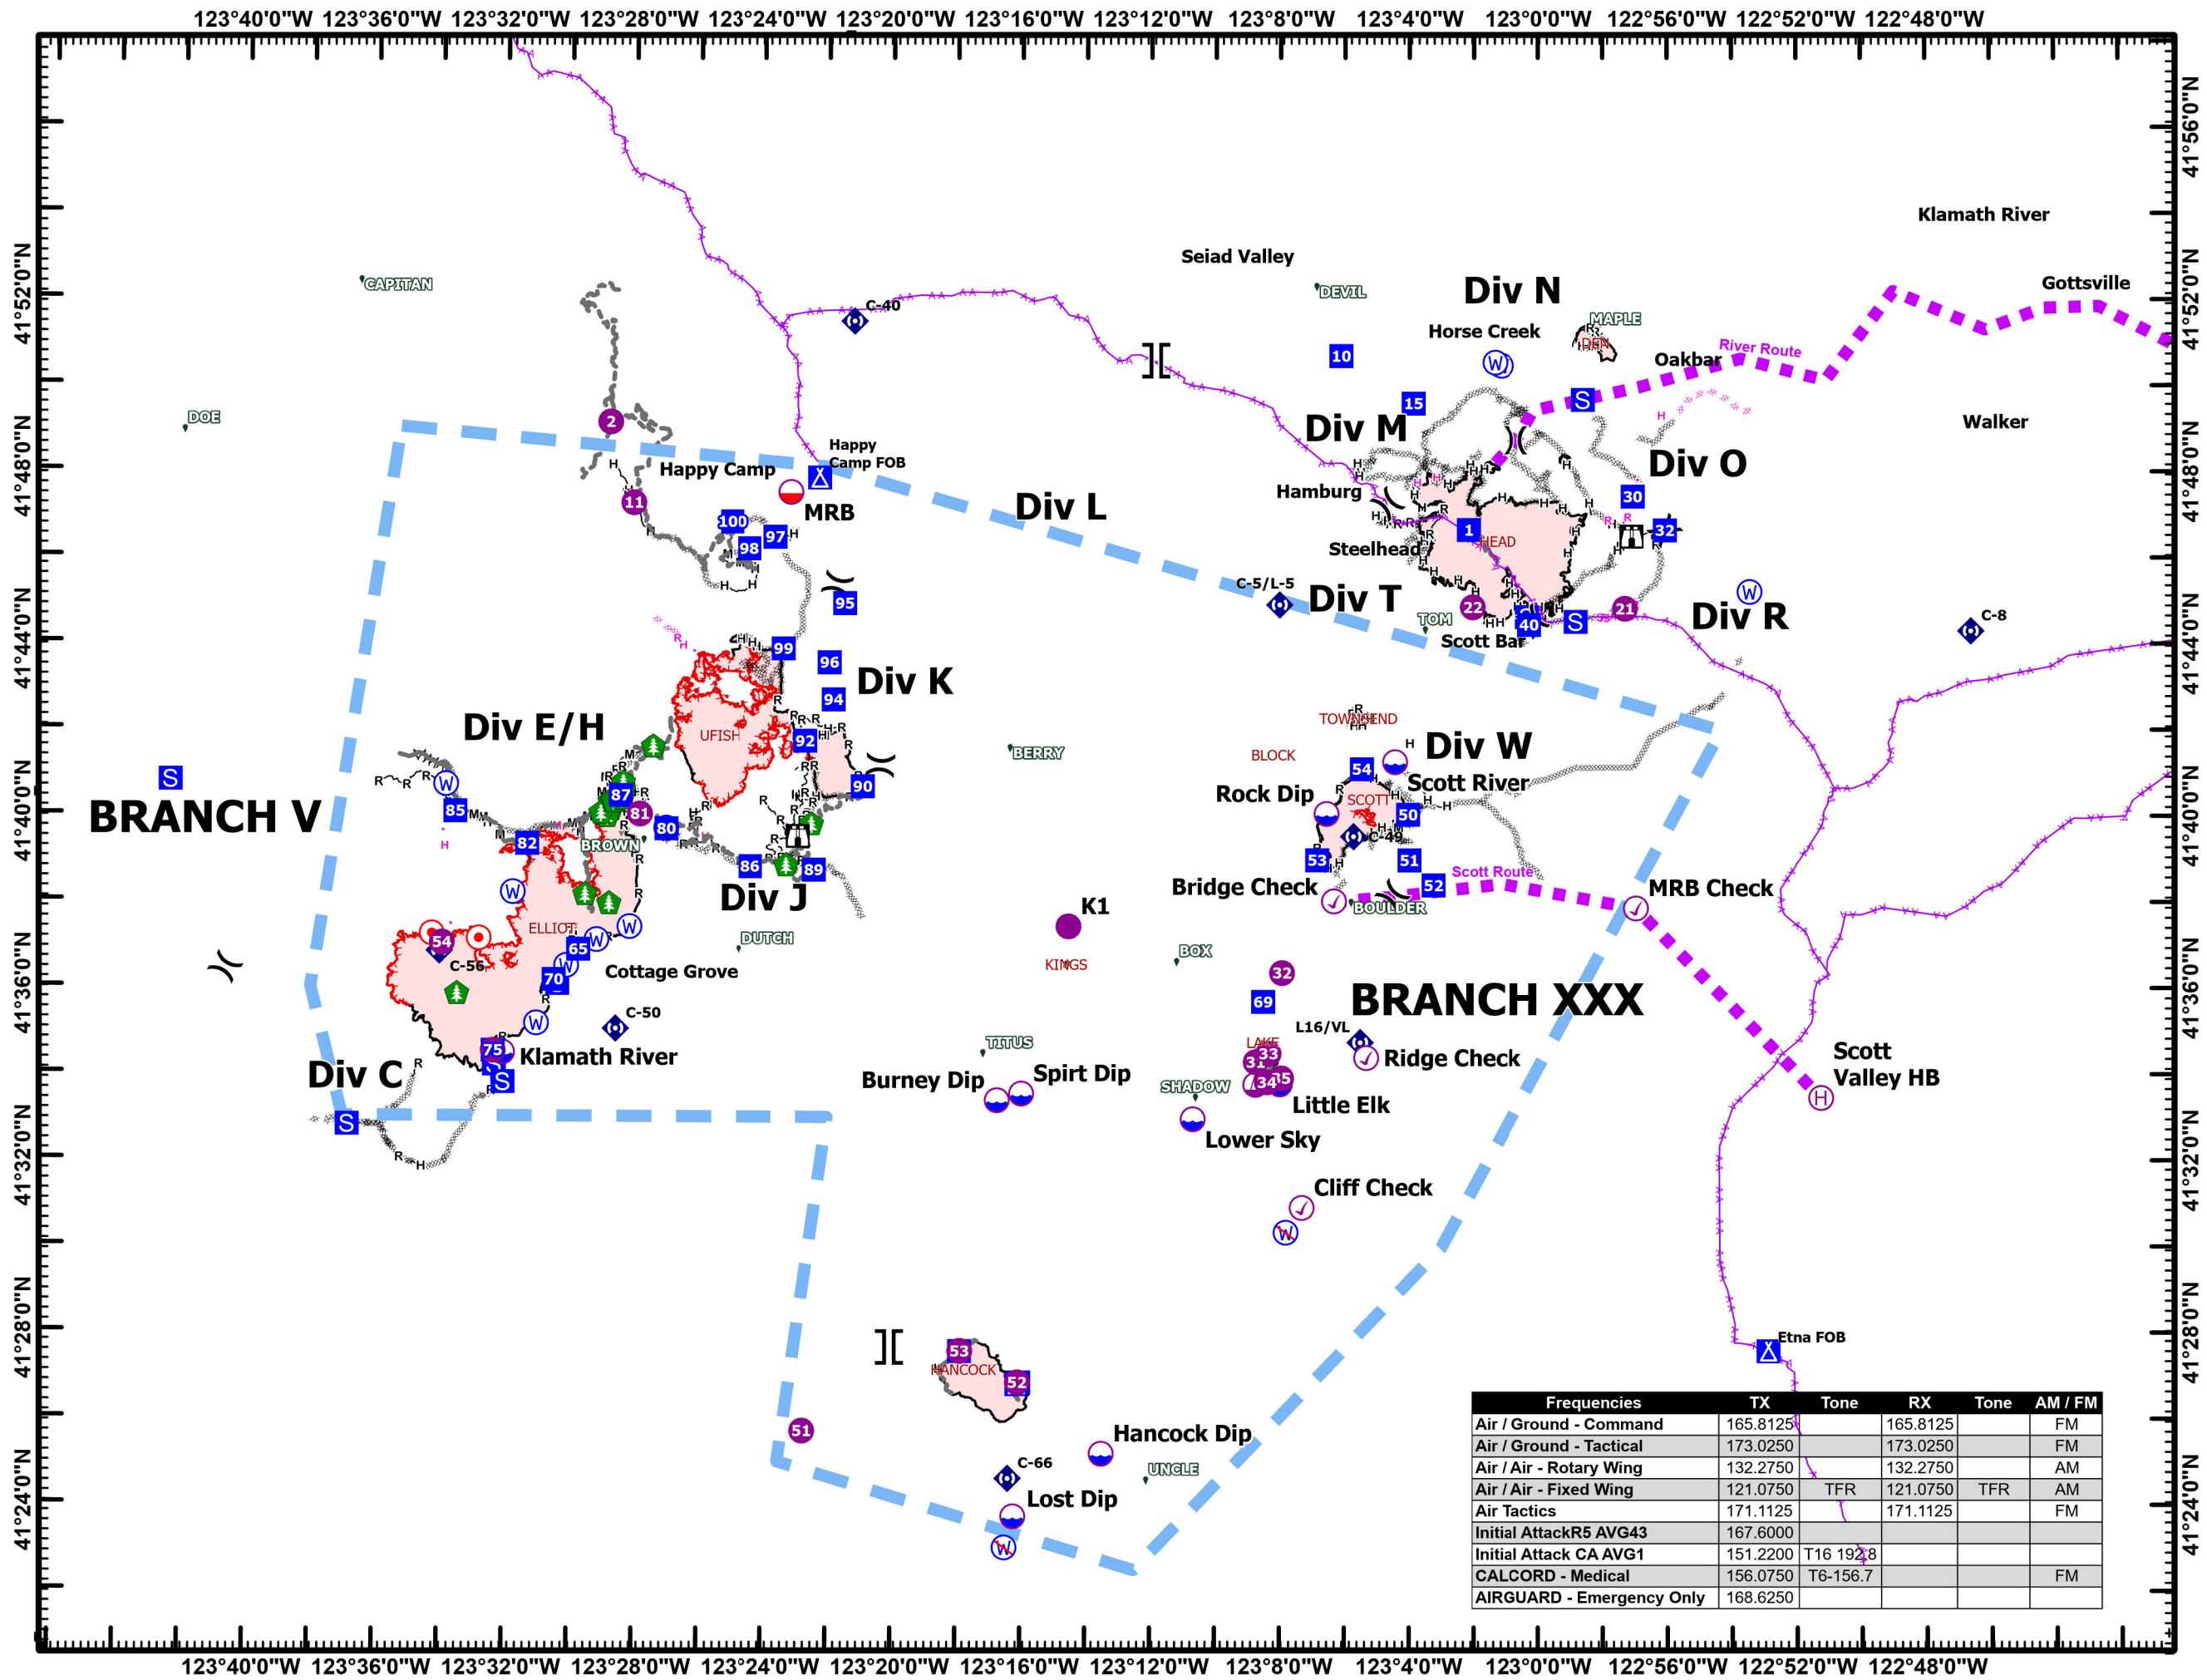

Pilot Map

Happy Camp Complex
CA-KNF-007022

Sept 12, 2023

- USFS Small Fires
- Logistics
 - Camp
 - Staging Area
- Operations
 - Lookout
- Fire
 - Hot Spot - Spot Fire
- Repair
 - Hazard Tree
- Communications
 - Repeater
- Water
 - Water Source
 - Restricted Water Source
 - Transmission Lines
- FC Line Type
 - Contained
 - Uncontained
 - Wildfire Daily Fire Perimeter

Frequencies	TX	Tone	RX	Tone	AM / FM
Air / Ground - Command	165.8125		165.8125		FM
Air / Ground - Tactical	173.0250		173.0250		FM
Air / Air - Rotary Wing	132.2750		132.2750		AM
Air / Air - Fixed Wing	121.0750	TFR	121.0750	TFR	AM
Air Tactics	171.1125		171.1125		FM
Initial Attack R5 AVG43	167.6000				
Initial Attack CA AVG1	151.2200	T16 192.8			
CALCORD - Medical	156.0750	T6-156.7			FM
AIRGUARD - Emergency Only	168.6250				

1:270,000
Datum: North American 1983

0
1.5
3
6 Miles

PILOT