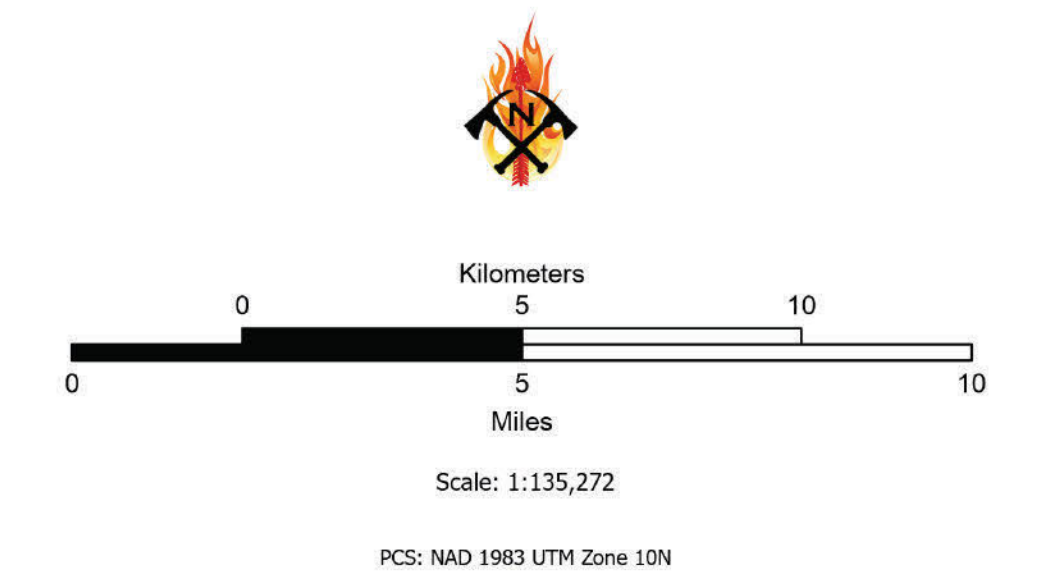

PUBLIC INFO
Sept 12, 2023