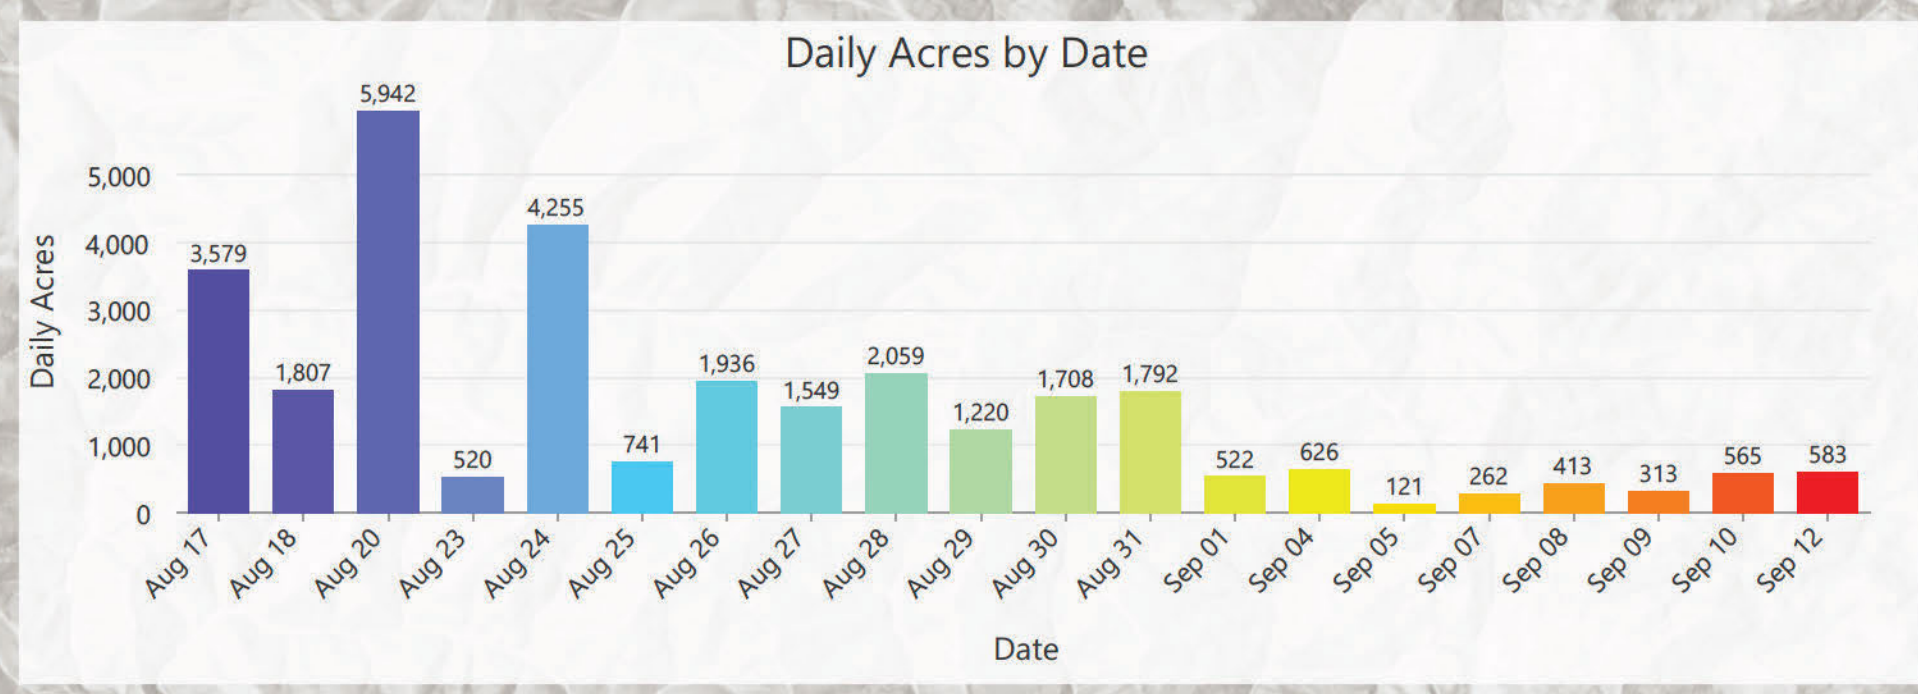

| Date   | Daily Acres | Total Acres |
|--------|-------------|-------------|
| Aug 17 | 3,579       | 3,579       |
| Aug 18 | 1,807       | 5,386       |
| Aug 20 | 5,942       | 11,328      |
| Aug 23 | 520         | 11,848      |
| Aug 24 | 4,255       | 16,103      |
| Aug 25 | 741         | 16,844      |
| Aug 26 | 1,936       | 18,780      |
| Aug 27 | 1,549       | 20,329      |
| Aug 28 | 2,059       | 22,388      |
| Aug 29 | 1,220       | 23,608      |
| Aug 30 | 1,708       | 25,316      |
| Aug 31 | 1,792       | 27,108      |
| Sep 01 | 522         | 27,630      |
| Sep 04 | 626         | 28,256      |
| Sep 05 | 121         | 28,377      |
| Sep 07 | 262         | 28,639      |
| Sep 08 | 413         | 29,052      |
| Sep 09 | 313         | 29,365      |
| Sep 10 | 565         | 29,930      |
| Sep 12 | 583         | 30,513      |

- State Highways
- Aug 17
  - Aug 18
  - Aug 20
  - Aug 23
  - Aug 24
  - Aug 25
  - Aug 26
  - Aug 27
  - Aug 28
  - Aug 29
  - Aug 30
  - Aug 31
  - Sep 1
  - Sep 4
  - Sep 5
  - Sep 7
  - Sep 8
  - Sep 9
  - Sep 10
  - Sep 12