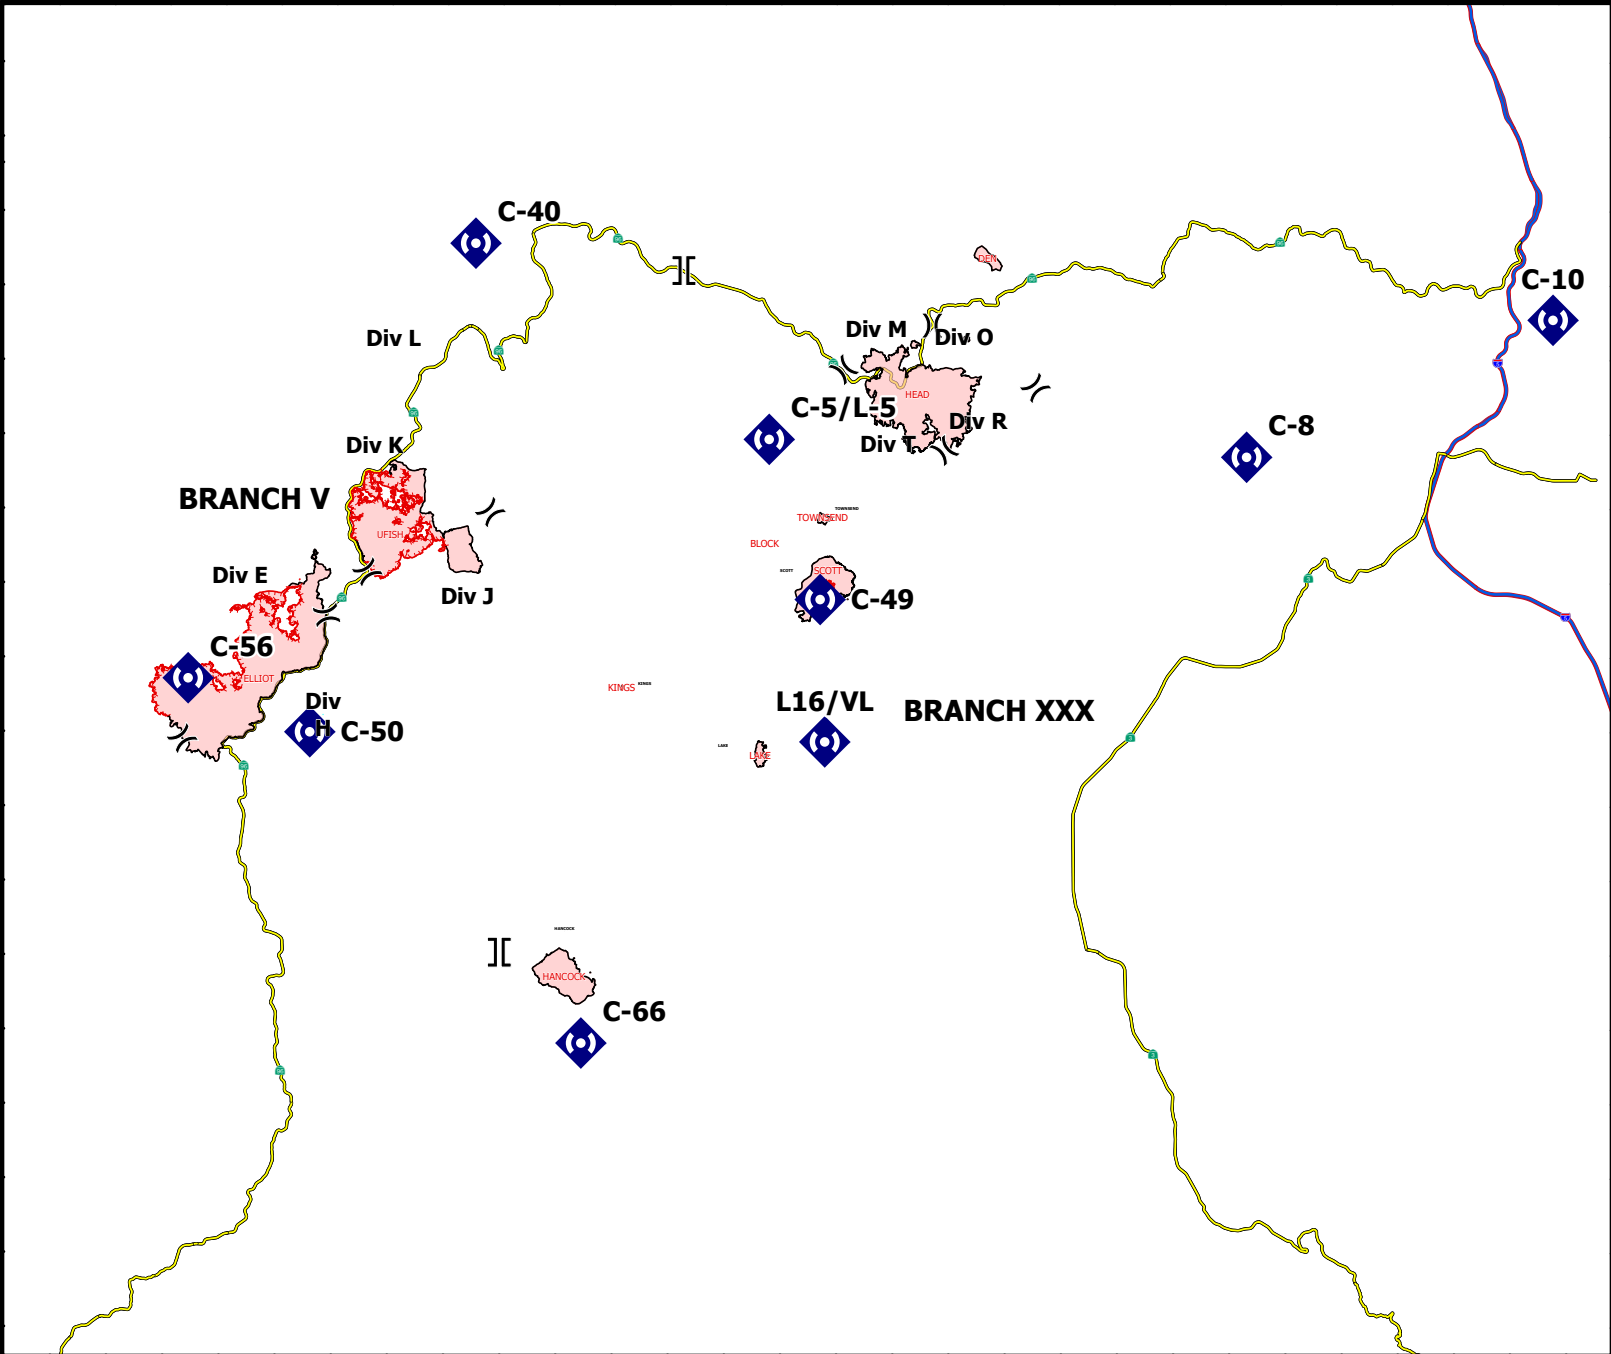

REPEATERS

FC Point Type	Label	Comments	Latitude WGS84 DDM	Longitude WGS84 DDM
Repeater	C-40	Slater Butte	41° 51.484' N	123° 21.213' W
Repeater	C-5/L-5	Lake	41° 44.920' N	123° 08.017' W
Repeater	C-8	Gunsight	41° 44.309' N	122° 46.598' W
Repeater	C-10	Paradise Craggy	41° 48.871' N	122° 32.820' W
Repeater	C-49	Scotts Bar Lookout	41° 39.540' N	123° 05.724' W
Repeater	C-50	Ukonom Lookout	41° 35.041' N	123° 28.561' W
Repeater	C-56	Pony peak	41° 36.831' N	123° 34.020' W
Repeater	L16/VL	Boulder Peak	41° 34.756' N	123° 05.512' W
Repeater	C-66	Hancock Ridge	41° 24.620' N	123° 16.385' W

REPEATERS

-) (Division Break
-] [Branch Break
- Repeater

REPEATERS
 Happy Camp Complex
 CA-KNF-007022

0 1.5 3 6 Miles

Datum: NAD 1983 UTM Zone 10N Scale: 1:470,000

REPEATERS