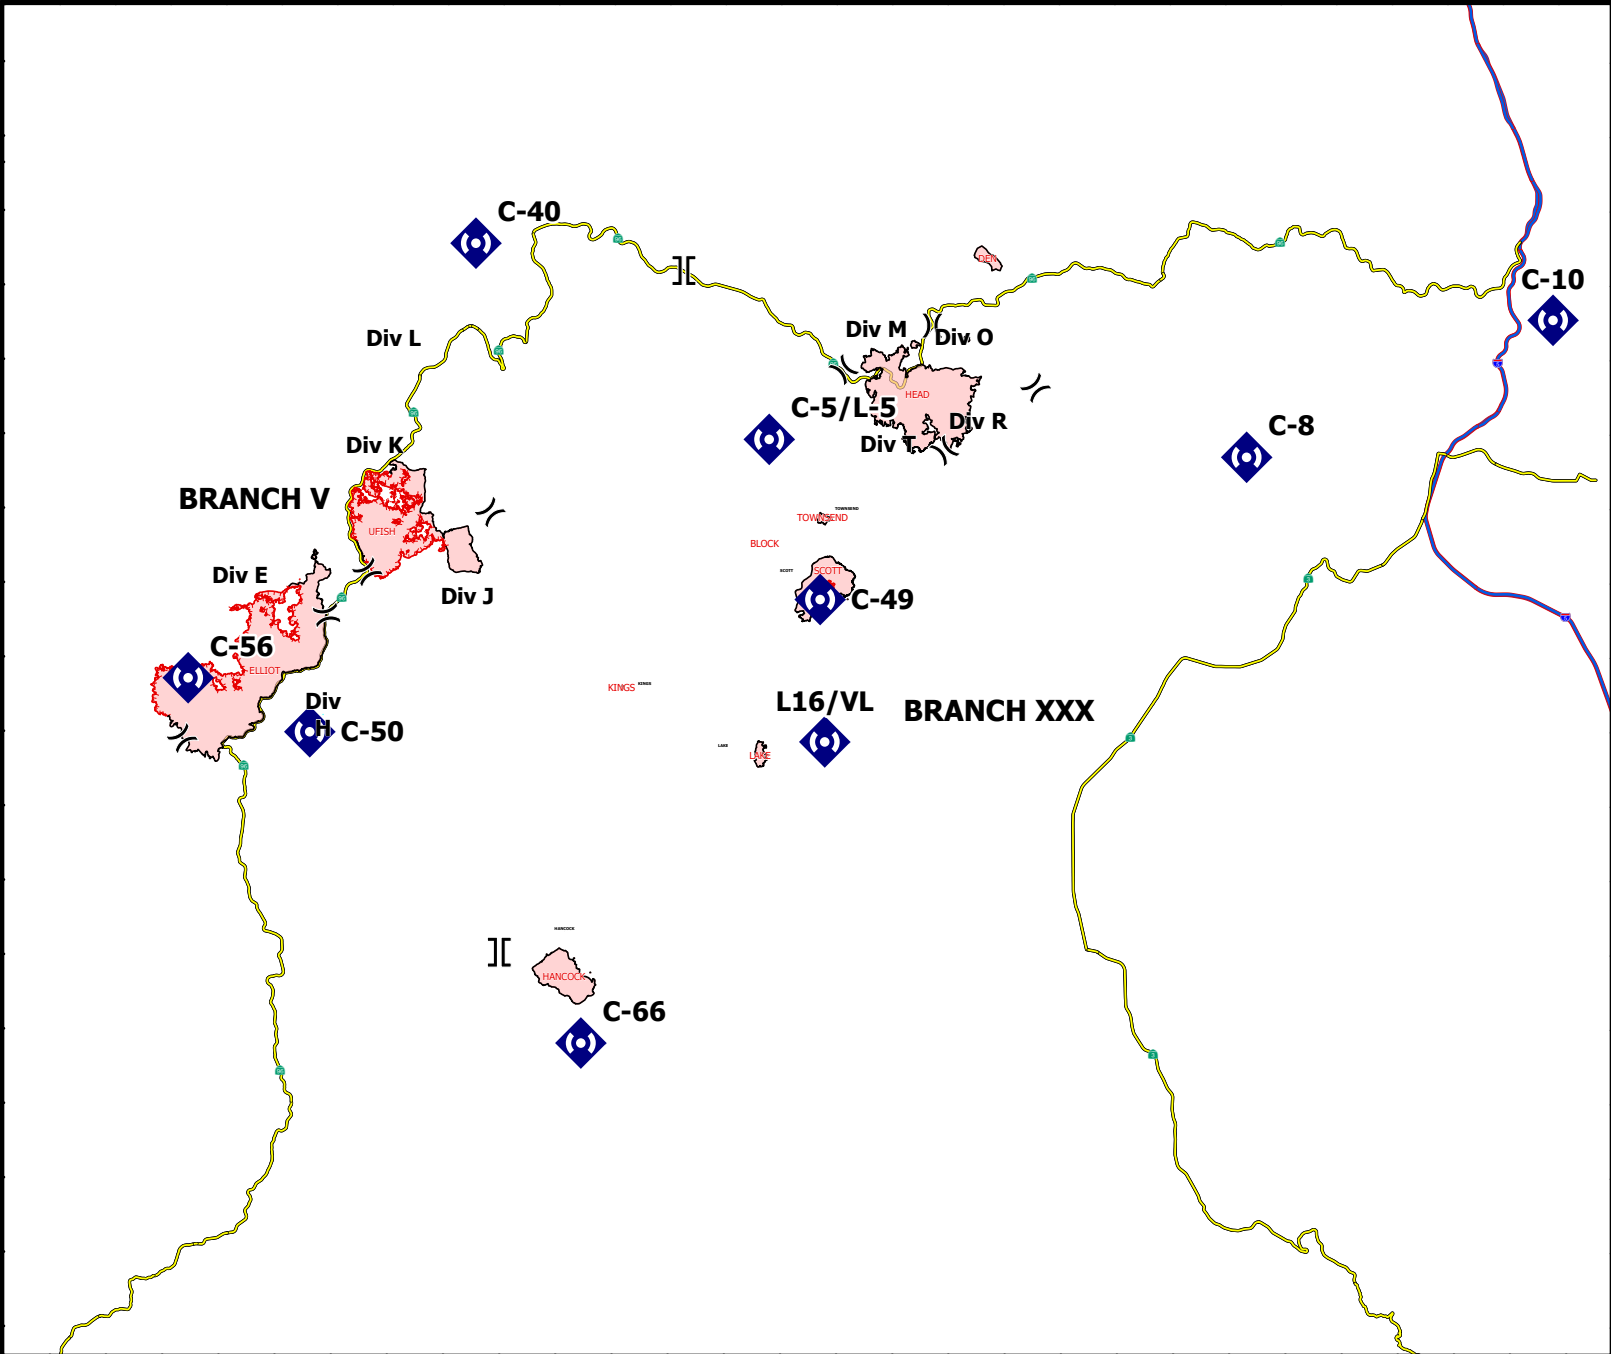

REPEATERS

FC Point Type	Label	Comments	Latitude WGS84 DDM	Longitude WGS84 DDM
Repeater	C-40	Slater Butte	41° 51.484' N	123° 21.213' W
Repeater	C-5/L-5	Lake	41° 44.920' N	123° 08.017' W
Repeater	C-8	Gunsight	41° 44.309' N	122° 46.598' W
Repeater	C-10	Paradise Craggy	41° 48.871' N	122° 32.820' W
Repeater	C-49	Scotts Bar Lookout	41° 39.540' N	123° 05.724' W
Repeater	C-50	Ukonom Lookout	41° 35.041' N	123° 28.561' W
Repeater	C-56	Pony peak	41° 36.831' N	123° 34.020' W
Repeater	L16/VL	Boulder Peak	41° 34.756' N	123° 05.512' W
Repeater	C-66	Hancock Ridge	41° 24.620' N	123° 16.385' W

REPEATERS

-) (Division Break
-] [Branch Break
- Repeater

REPEATERS
 Happy Camp Complex
 CA-KNF-007022

0 1.5 3 6 Miles

Datum: NAD 1983 UTM Zone 10N Scale: 1:470,000

REPEATERS