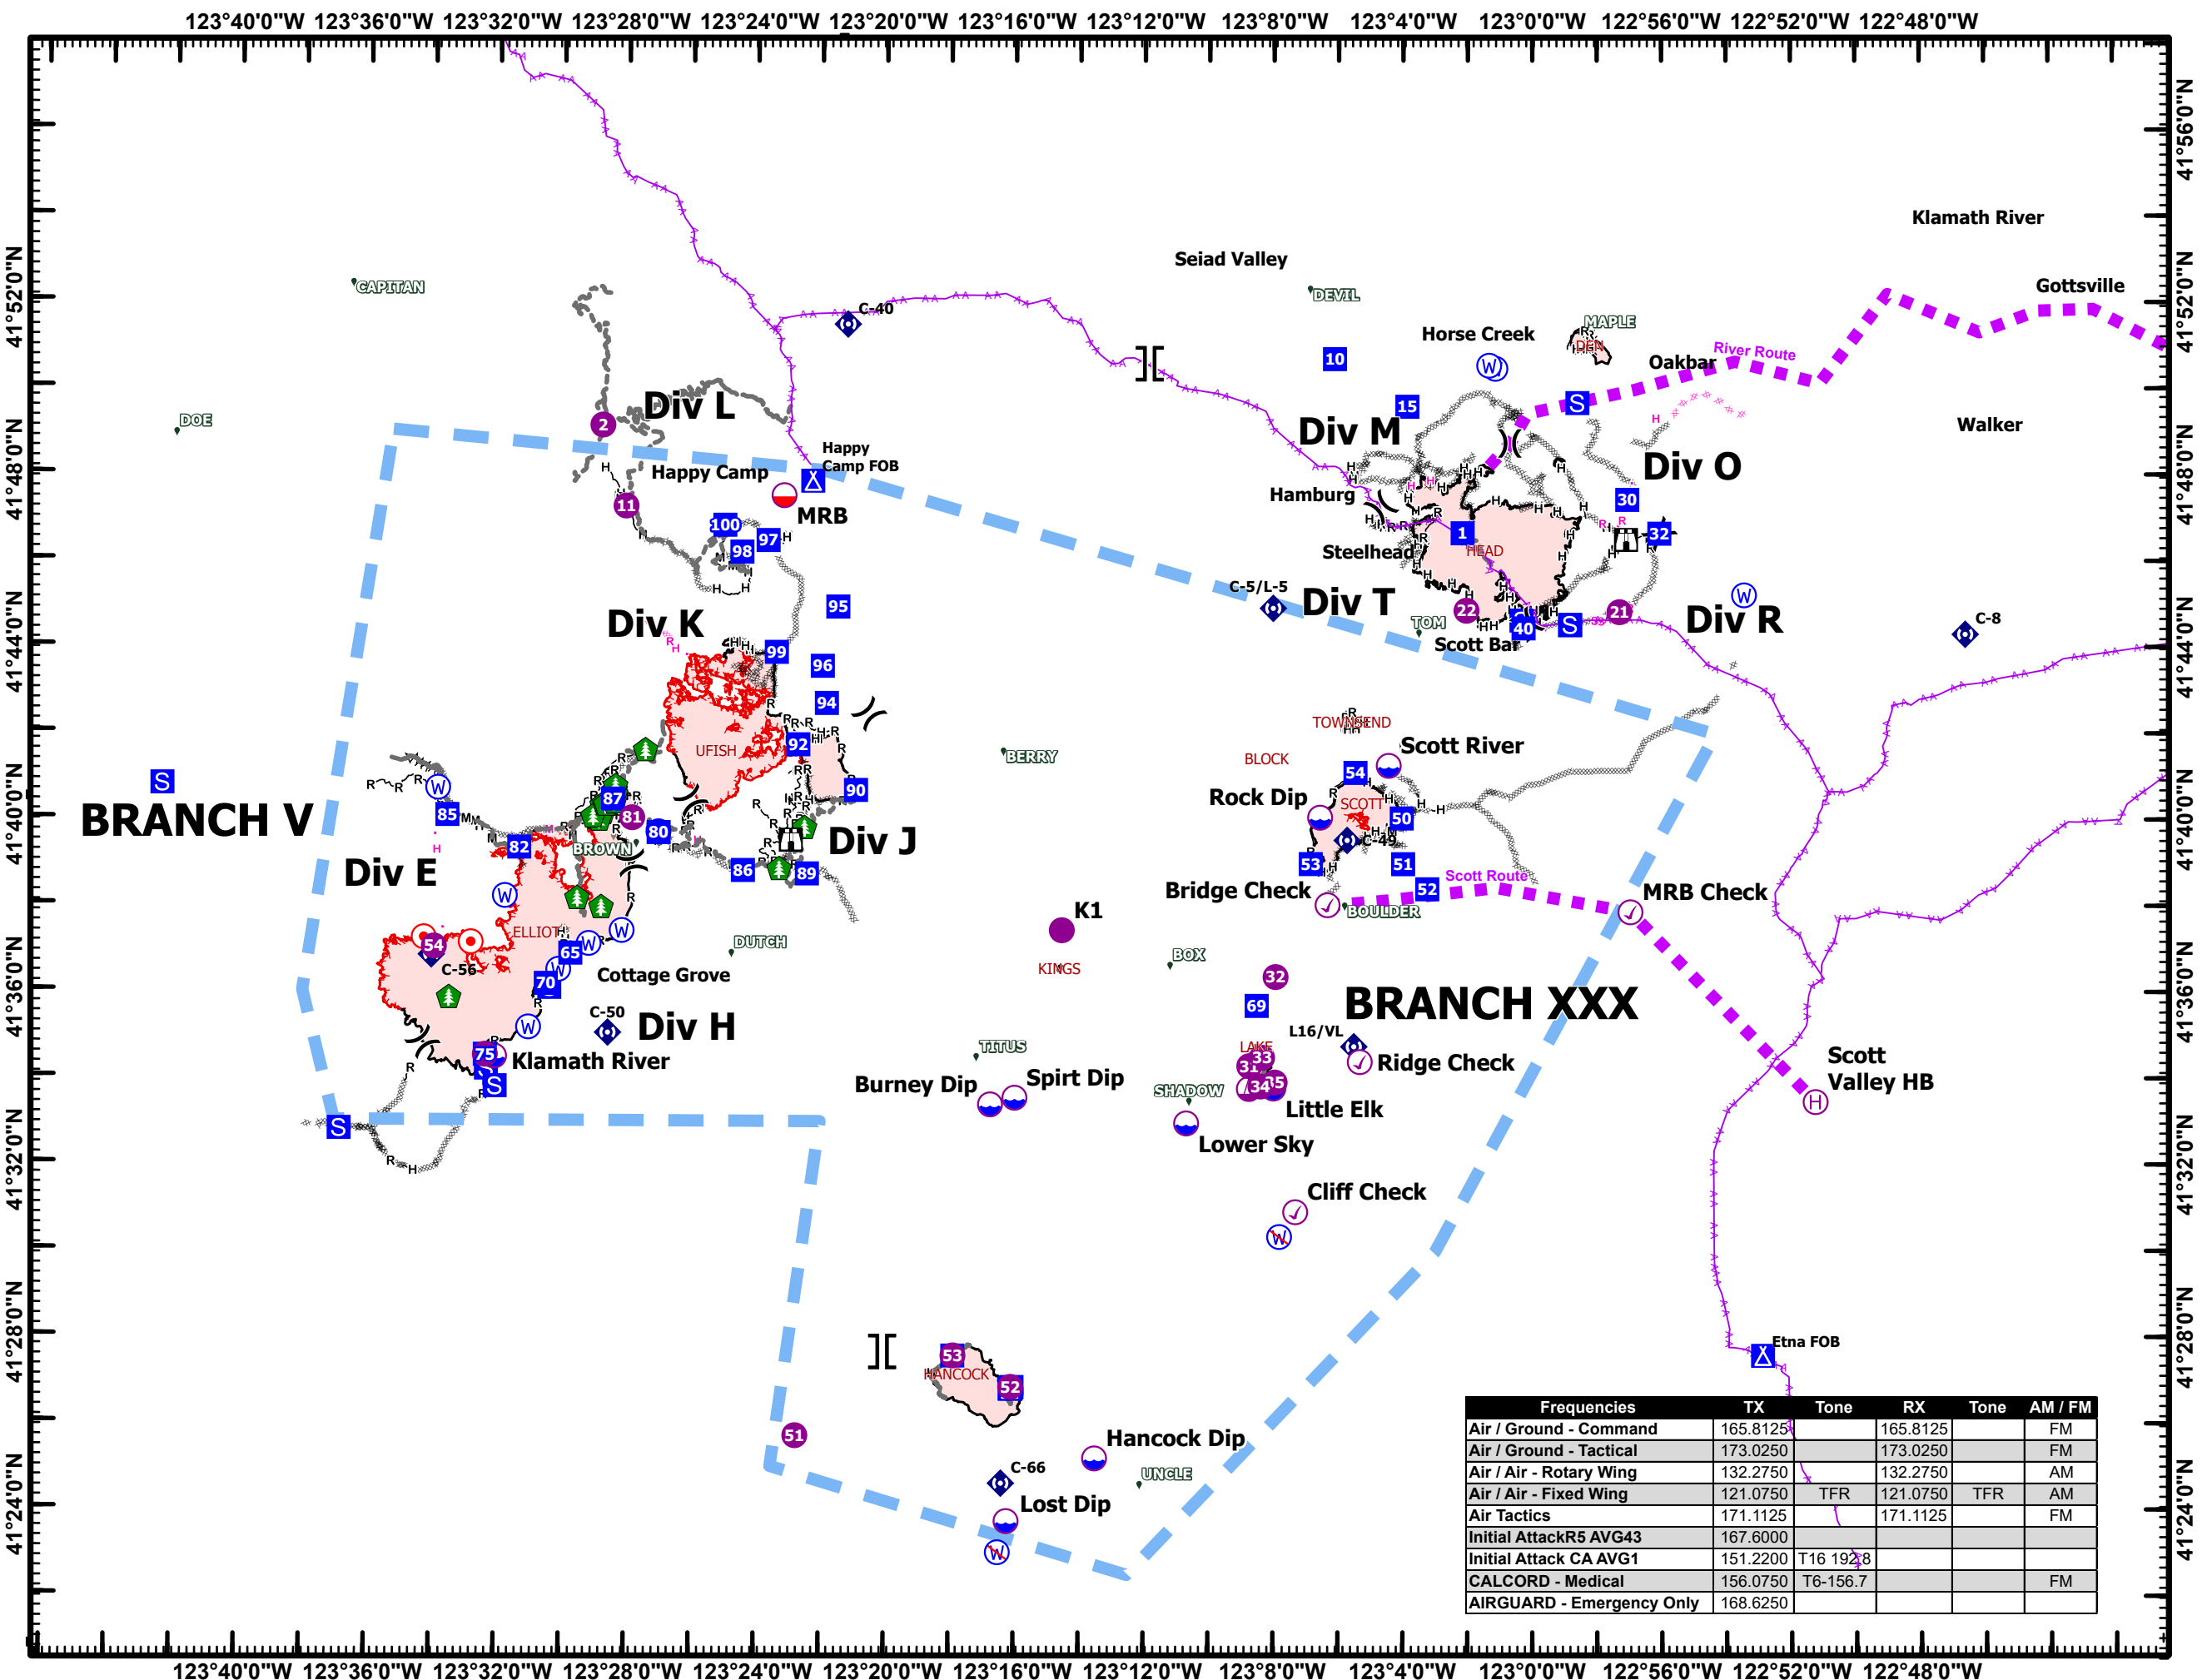

Pilot Map

Happy Camp Complex
CA-KNF-007022

Sept 13, 2023

-  USFS Small Fires
- Logistics
 -  Camp
 -  Staging Area
- Operations
 -  Lookout
- Fire
 -  Hot Spot - Spot Fire
- Repair
 -  Hazard Tree
- Communications
 -  Repeater
- Water
 -  Water Source
 -  Restricted Water Source
- Transmission Lines
 -  Transmission Lines
- FC Line Type
 -  Contained
 -  Uncontained
-  Wildfire Daily Fire Perimeter

Frequencies	TX	Tone	RX	Tone	AM / FM
Air / Ground - Command	165.8125		165.8125		FM
Air / Ground - Tactical	173.0250		173.0250		FM
Air / Air - Rotary Wing	132.2750		132.2750		AM
Air / Air - Fixed Wing	121.0750	TFR	121.0750	TFR	AM
Air Tactics	171.1125		171.1125		FM
Initial Attack R5 AVG43	167.6000				
Initial Attack CA AVG1	151.2200	T16 192.8			
CALCORD - Medical	156.0750	T6-156.7			FM
AIRGUARD - Emergency Only	168.6250				

1:270,000
Datum: North American 1983

PILOT