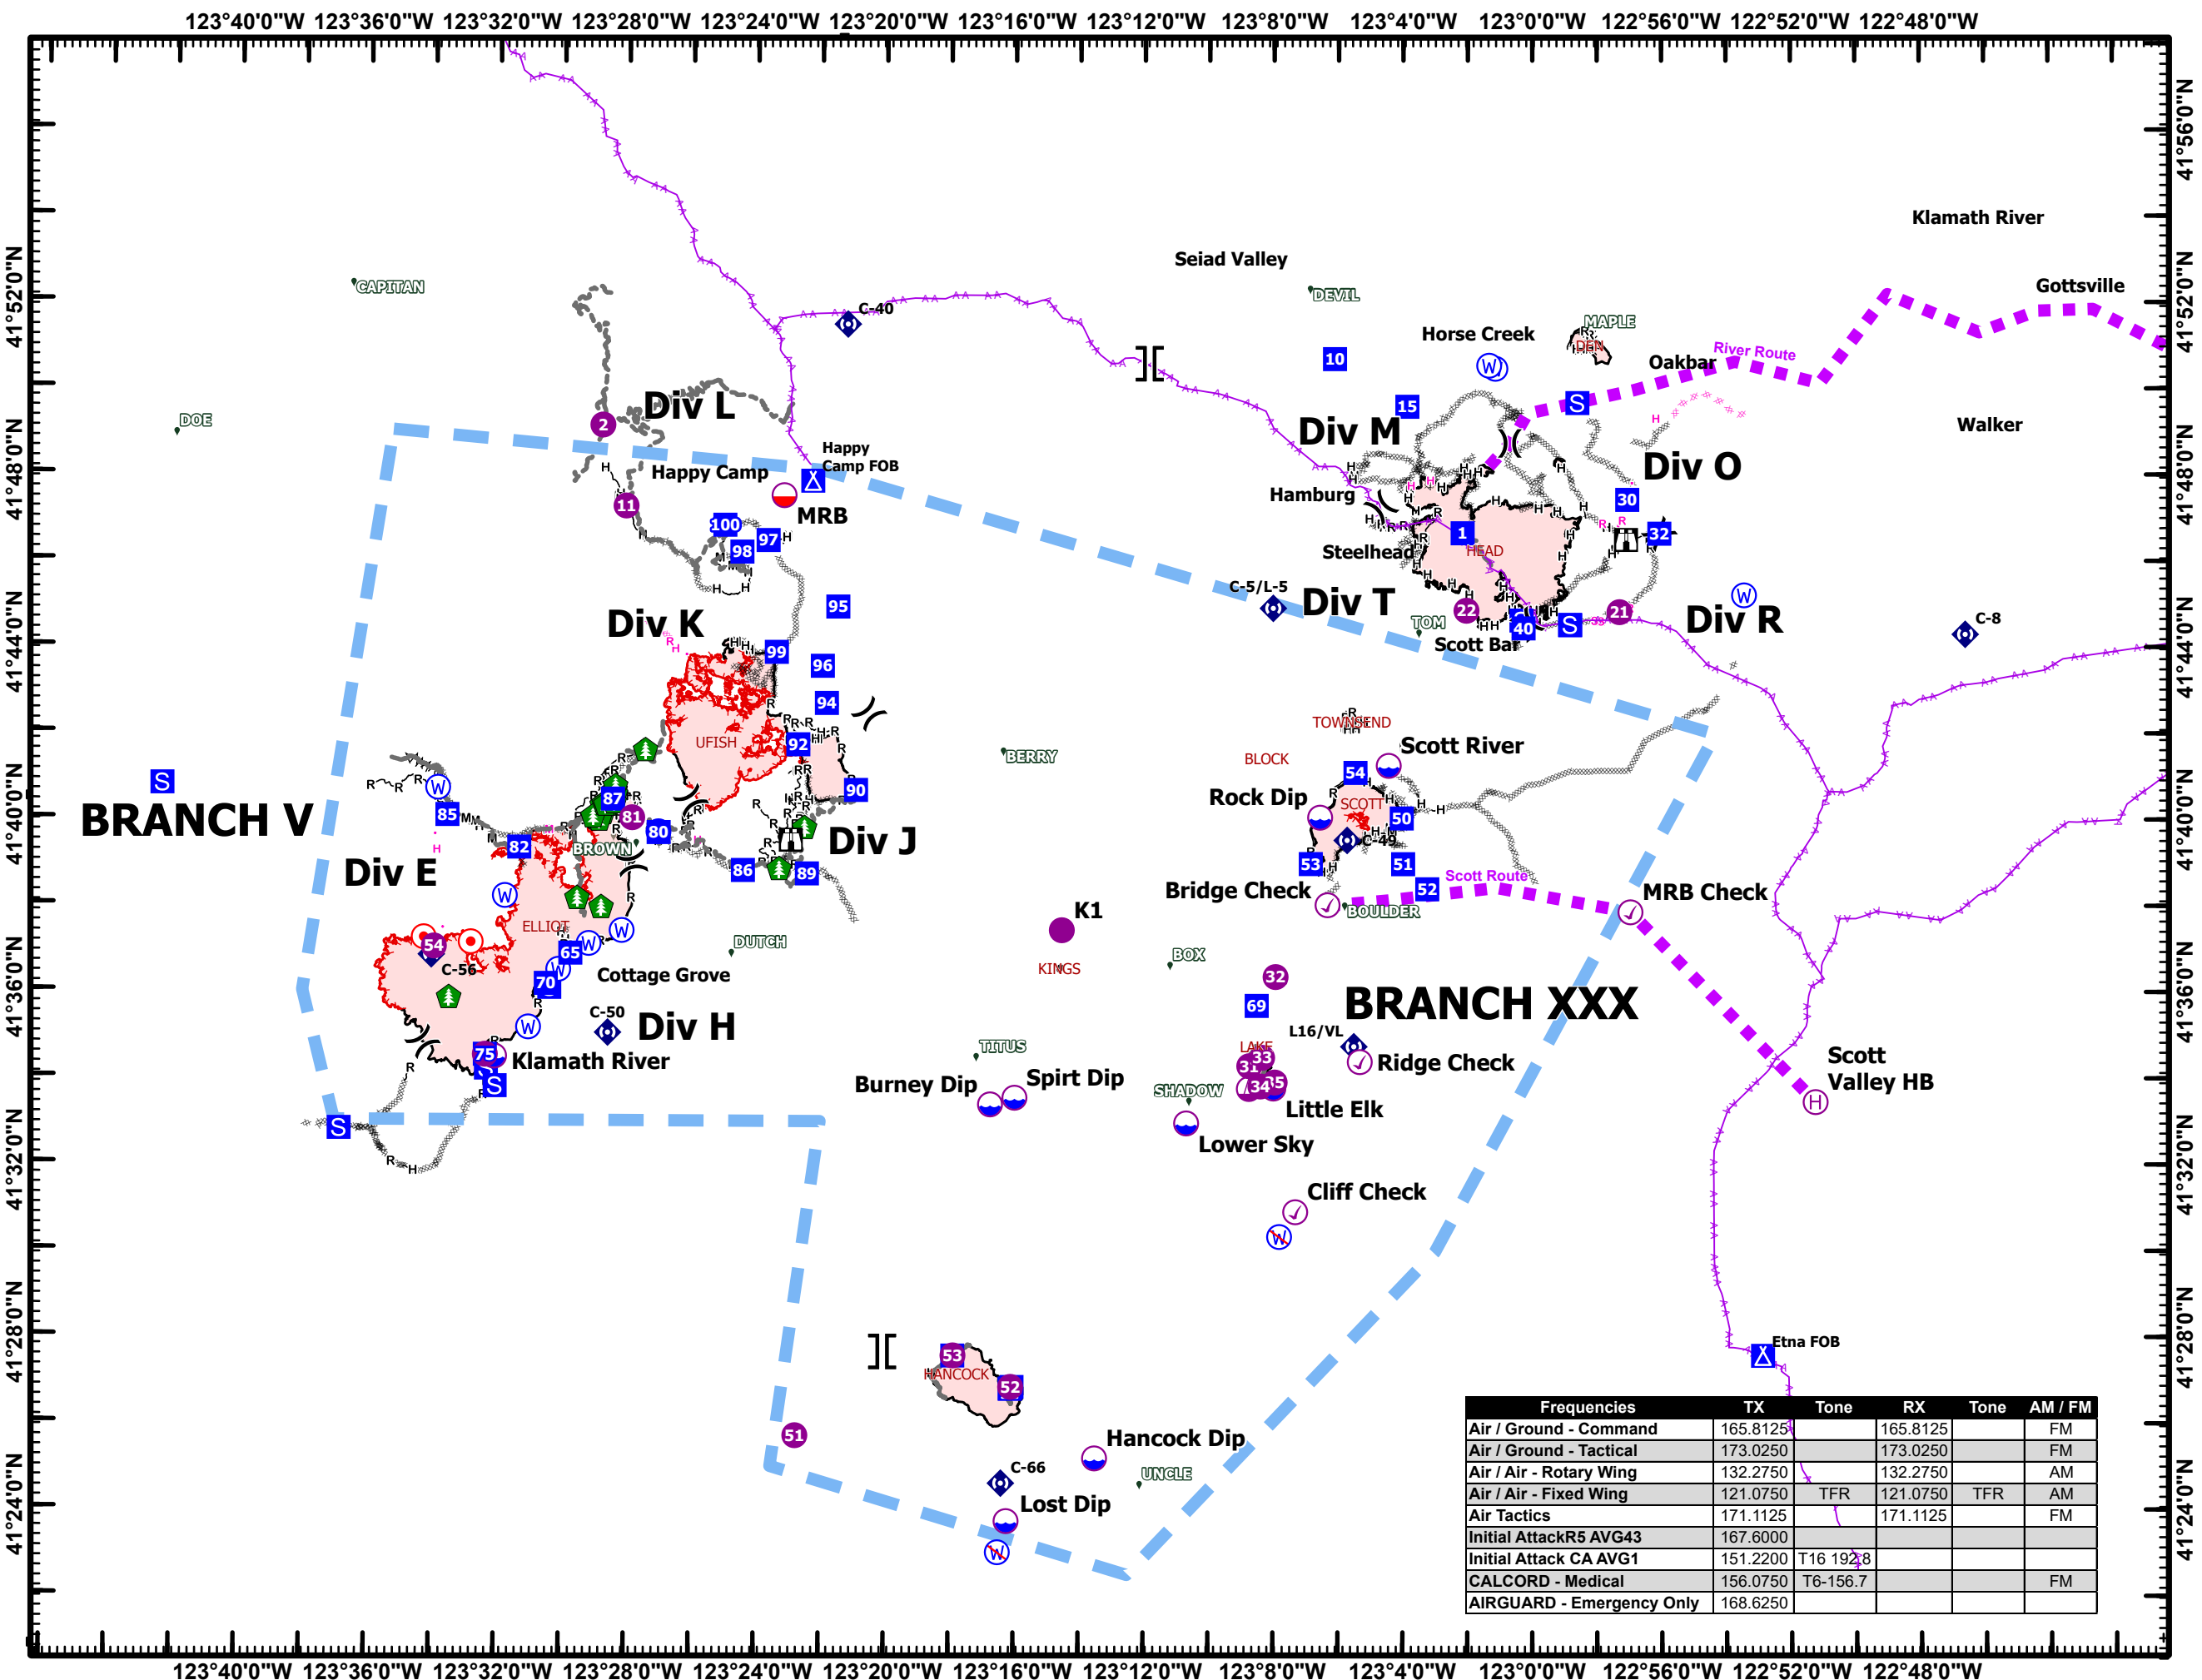

# Pilot Map

Happy Camp Complex  
CA-KNF-007022

Sept 13, 2023

- USFS Small Fires
- Logistics
  - Camp
  - Staging Area
- Operations
  - Lookout
- Fire
  - Hot Spot - Spot Fire
- Repair
  - Hazard Tree
- Communications
  - Repeater
- Water
  - Water Source
  - Restricted Water Source
- Transmission Lines
  - Transmission Lines
- FC Line Type
  - Contained
  - Uncontained
  - Wildfire Daily Fire Perimeter

Frequencies	TX	Tone	RX	Tone	AM / FM
Air / Ground - Command	165.8125		165.8125		FM
Air / Ground - Tactical	173.0250		173.0250		FM
Air / Air - Rotary Wing	132.2750		132.2750		AM
Air / Air - Fixed Wing	121.0750	TFR	121.0750	TFR	AM
Air Tactics	171.1125		171.1125		FM
Initial Attack R5 AVG43	167.6000				
Initial Attack CA AVG1	151.2200	T16 192.8			
CALCORD - Medical	156.0750	T6-156.7			FM
AIRGUARD - Emergency Only	168.6250				

1:270,000  
Datum: North American 1983  
0 1.5 3 6 Miles

Map Updated: 9/13/2023 7:16 AM

**PILOT**