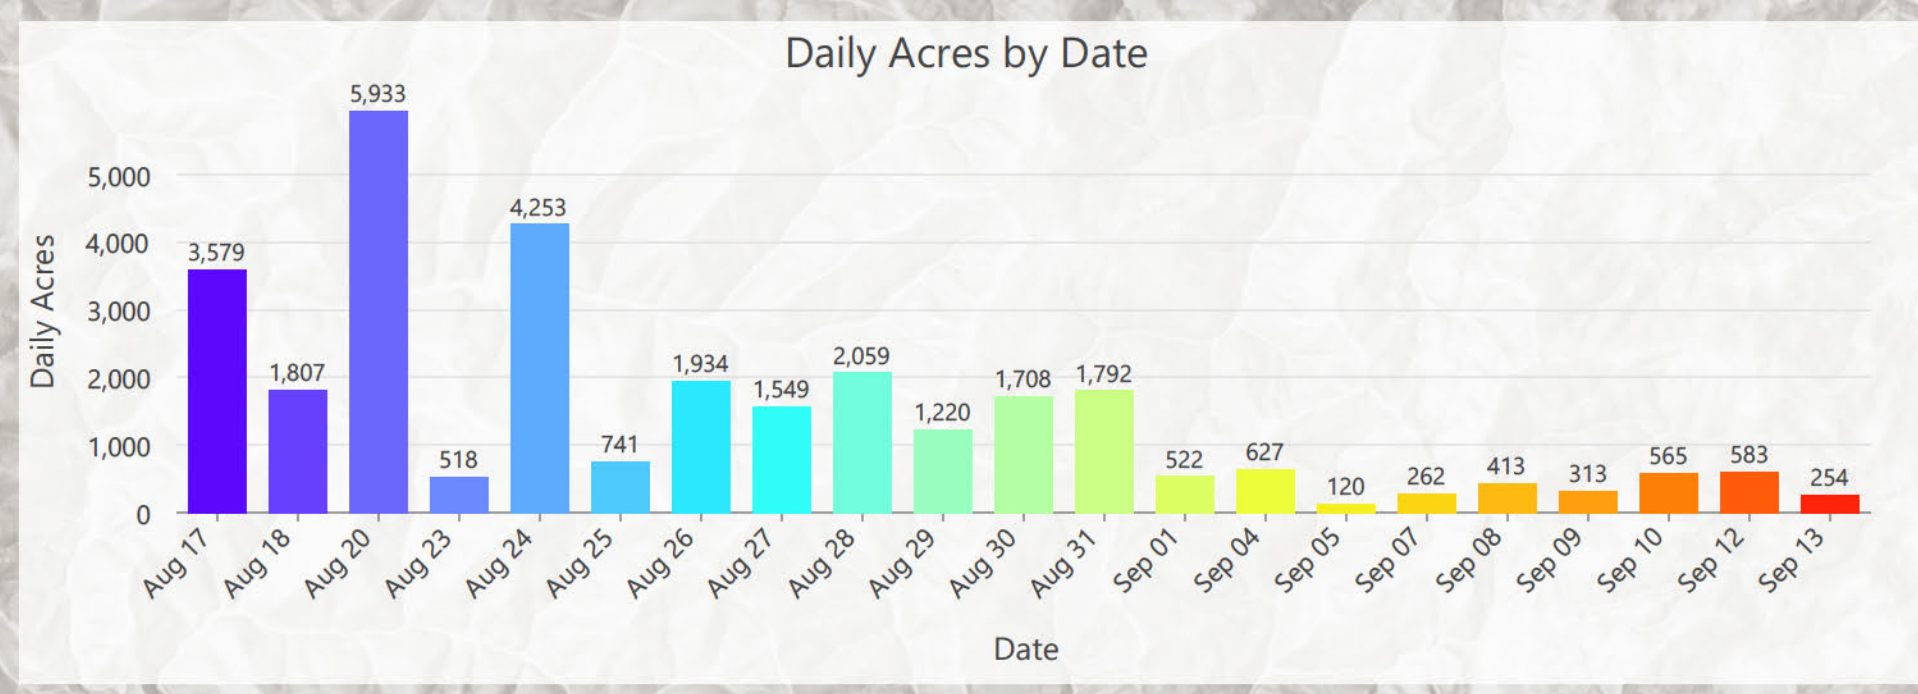

Date	Daily Acres	Total Acres
Aug 17	3,579	3,579
Aug 18	1,807	5,386
Aug 20	5,933	11,319
Aug 23	518	11,837
Aug 24	4,253	16,090
Aug 25	741	16,831
Aug 26	1,934	18,765
Aug 27	1,549	20,314
Aug 28	2,059	22,373
Aug 29	1,220	23,593
Aug 30	1,708	25,301
Aug 31	1,792	27,093
Sep 01	522	27,615
Sep 04	627	28,242
Sep 05	120	28,362
Sep 07	262	28,624
Sep 08	413	29,037
Sep 09	313	29,350
Sep 10	565	29,915
Sep 12	583	30,498
Sep 13	254	30,752

- State Highways
- Aug 17
 - Aug 18
 - Aug 20
 - Aug 23
 - Aug 24
 - Aug 25
 - Aug 26
 - Aug 27
 - Aug 28
 - Aug 29
 - Aug 30
 - Aug 31
 - Sep 1
 - Sep 4
 - Sep 5
 - Sep 7
 - Sep 8
 - Sep 9
 - Sep 10
 - Sep 12
 - Sep 13

PROGRESSION
 Happy Camp Complex
 CA-KNF-007022
 September 13, 2023

Scale: 1:72,518
 PCS: NAD 1983 UTM Zone 10N

PROGRESSION
Sept 13, 2023

PROGRESSION
Sept 13, 2023