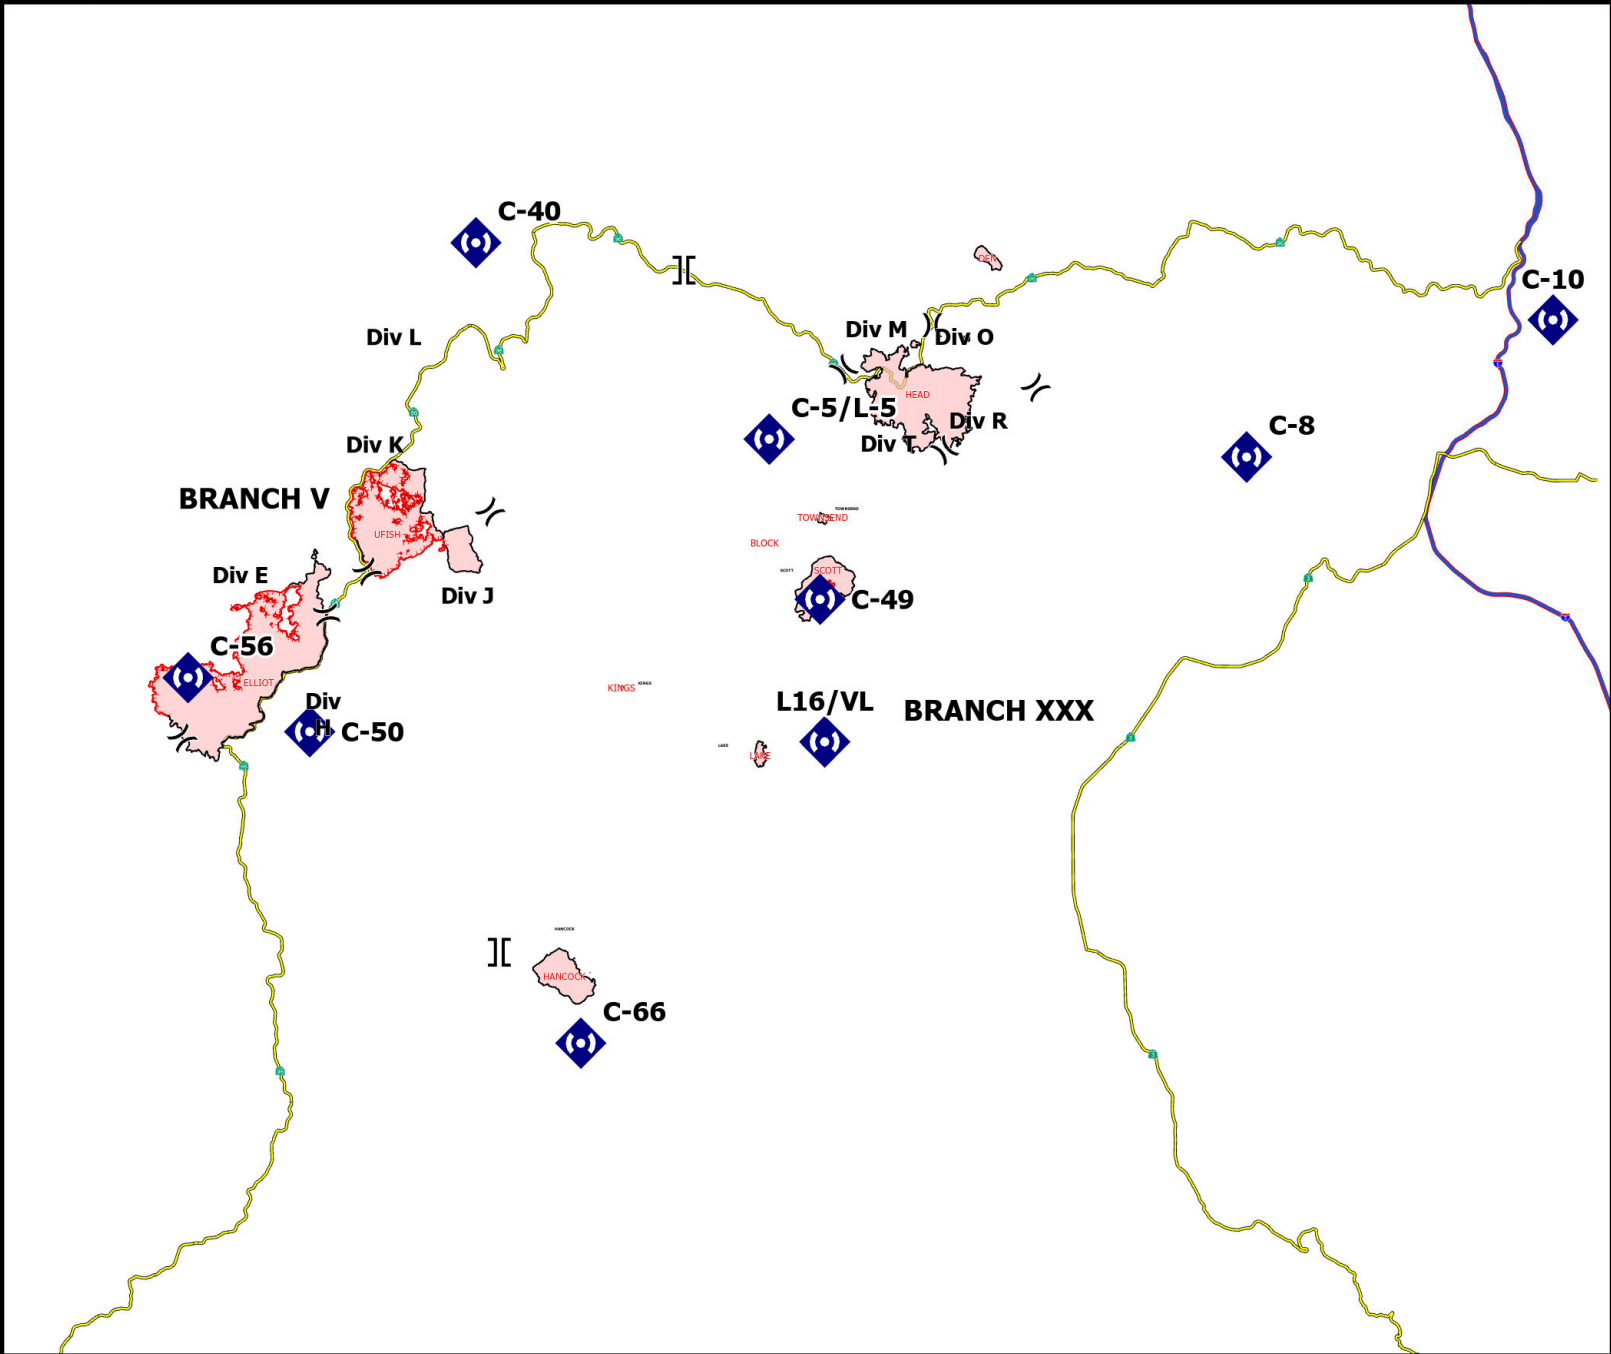

REPEATERS

FC Point Type	Label	Comments	Latitude WGS84 DDM	Longitude WGS84 DDM
Repeater	C-40	Slater Butte	41° 51.484' N	123° 21.213' W
Repeater	C-5/L-5	Lake	41° 44.920' N	123° 08.017' W
Repeater	C-8	Gunsight	41° 44.309' N	122° 46.598' W
Repeater	C-10	Paradise Craggy	41° 48.871' N	122° 32.820' W
Repeater	C-49	Scotts Bar Lookout	41° 39.540' N	123° 05.724' W
Repeater	C-50	Ukonom Lookout	41° 35.041' N	123° 28.561' W
Repeater	C-56	Pony peak	41° 36.831' N	123° 34.020' W
Repeater	L16/VL	Boulder Peak	41° 34.756' N	123° 05.512' W
Repeater	C-66	Hancock Ridge	41° 24.620' N	123° 16.385' W

REPEATERS

-) (Division Break
-][Branch Break
-  Repeater

REPEATERS
 Happy Camp Complex
 CA-KNF-007022

Datum: NAD 1983 UTM Zone 10N Scale: 1:470,000

REPEATERS