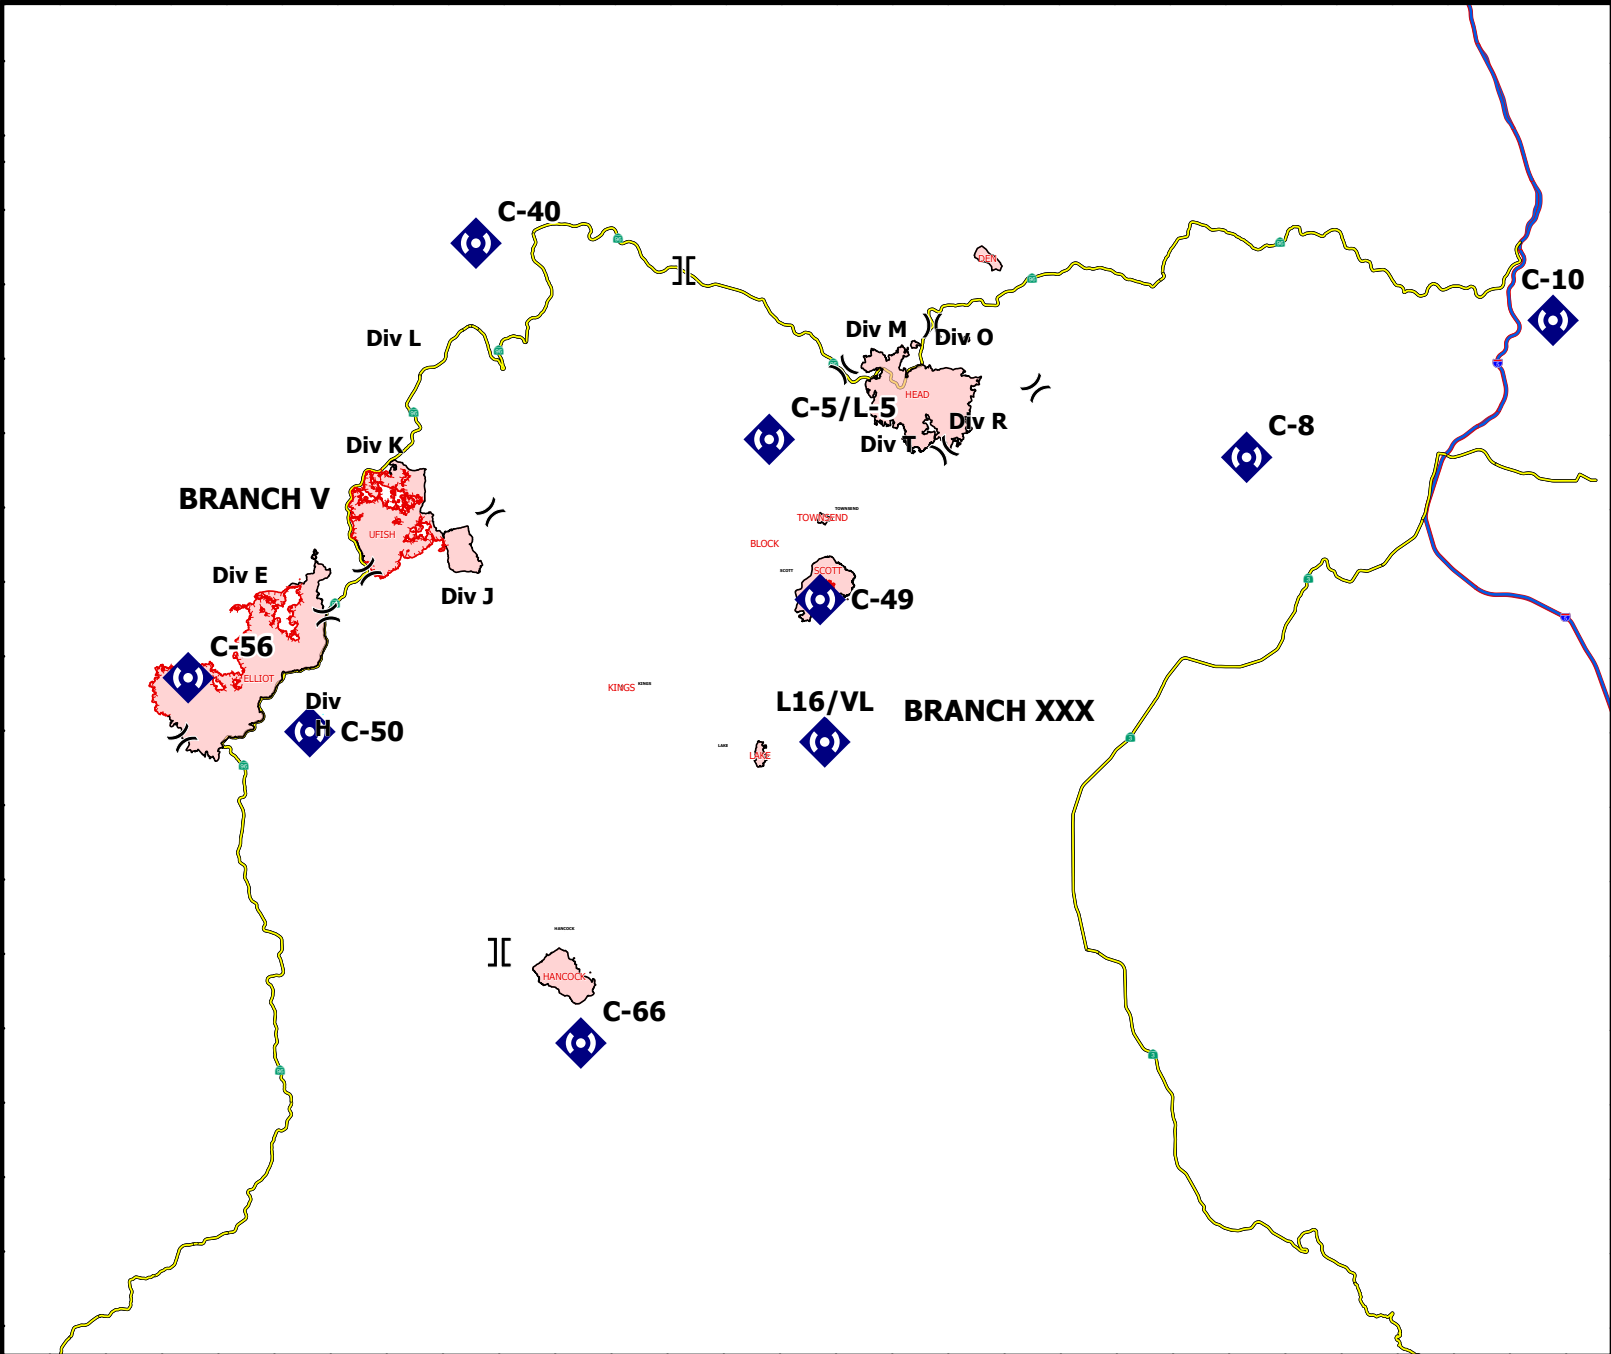

REPEATERS

FC Point Type	Label	Comments	Latitude WGS84 DDM	Longitude WGS84 DDM
Repeater	C-40	Slater Butte	41° 51.484' N	123° 21.213' W
Repeater	C-5/L-5	Lake	41° 44.920' N	123° 08.017' W
Repeater	C-8	Gunsight	41° 44.309' N	122° 46.598' W
Repeater	C-10	Paradise Craggy	41° 48.871' N	122° 32.820' W
Repeater	C-49	Scotts Bar Lookout	41° 39.540' N	123° 05.724' W
Repeater	C-50	Ukonom Lookout	41° 35.041' N	123° 28.561' W
Repeater	C-56	Pony peak	41° 36.831' N	123° 34.020' W
Repeater	L16/VL	Boulder Peak	41° 34.756' N	123° 05.512' W
Repeater	C-66	Hancock Ridge	41° 24.620' N	123° 16.385' W

REPEATERS

-) (Division Break
-][Branch Break
-  Repeater

REPEATERS
 Happy Camp Complex
 CA-KNF-007022

0 1.5 3 6 Miles

Datum: NAD 1983 UTM Zone 10N Scale: 1:470,000

REPEATERS