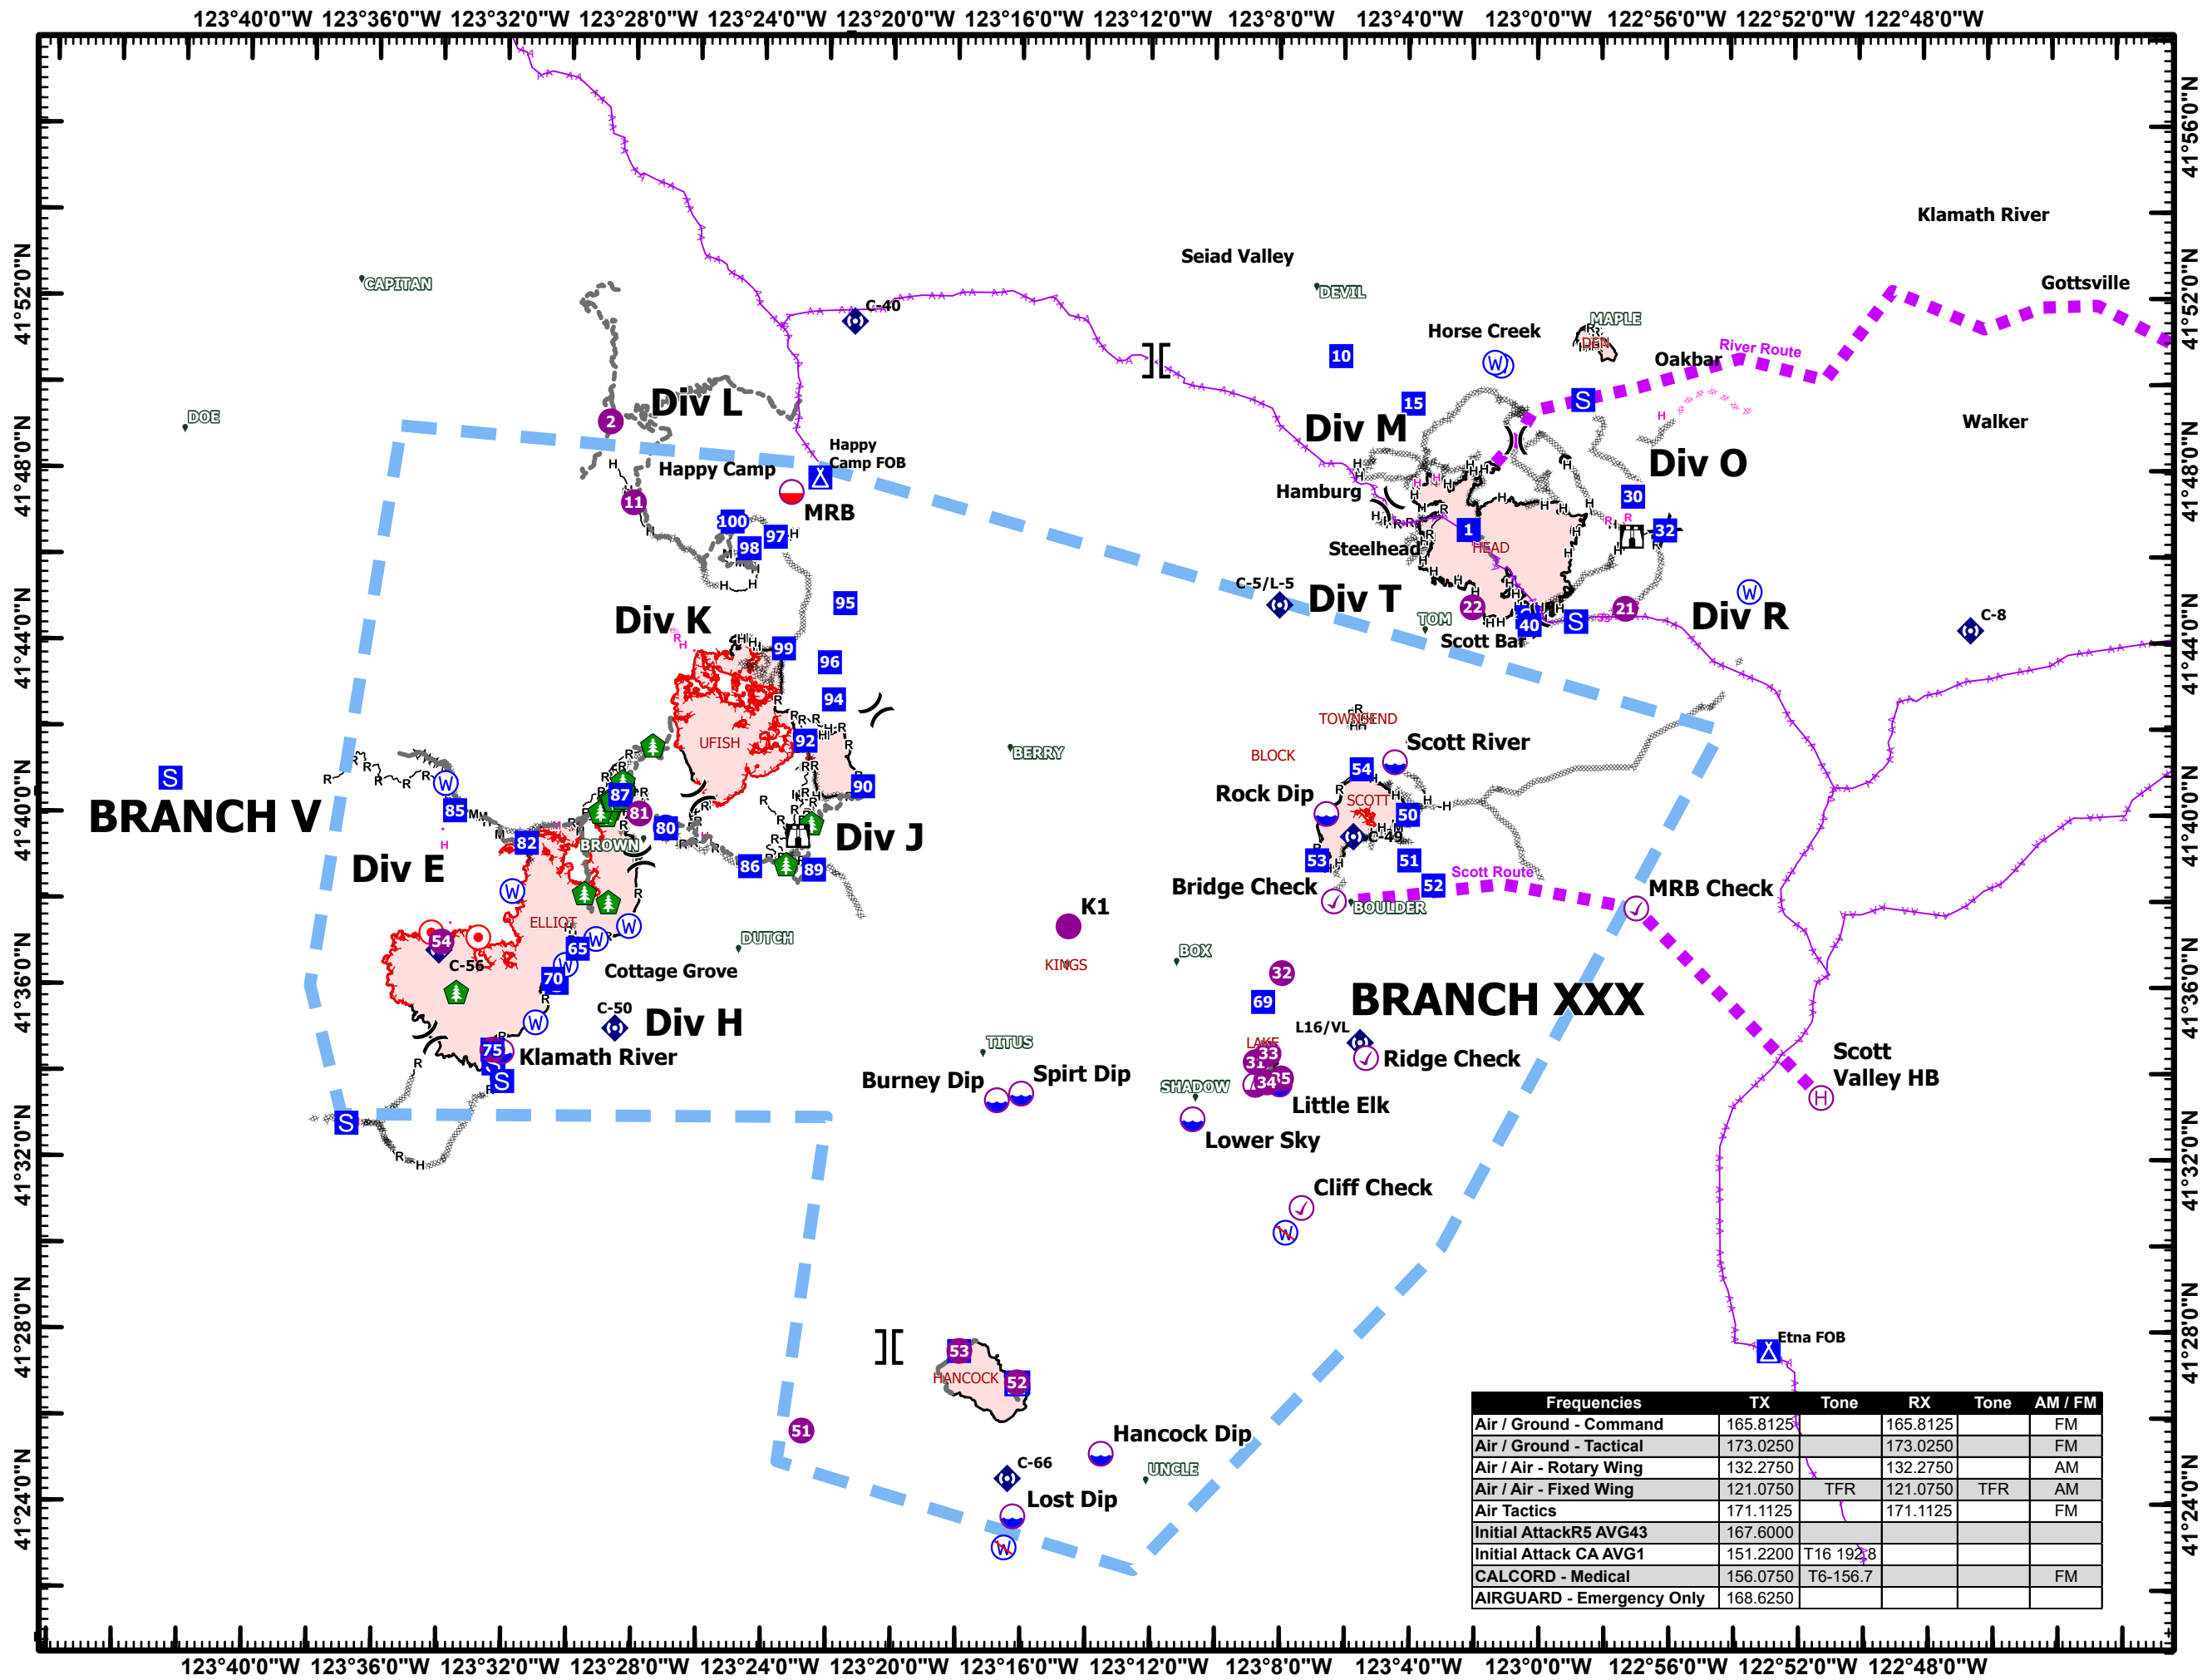

Pilot Map

Happy Camp Complex
CA-KNF-007022

Sept 14, 2023

- USFS Small Fires
- Logistics
 - Camp
 - Staging Area
- Operations
 - Lookout
- Fire
 - Hot Spot - Spot Fire
- Repair
 - Hazard Tree
- Communications
 - Repeater
- Water
 - Water Source
 - Restricted Water Source
 - Transmission Lines
- FC Line Type
 - Contained
 - Uncontained
 - Wildfire Daily Fire Perimeter

Frequencies	TX	Tone	RX	Tone	AM / FM
Air / Ground - Command	165.8125		165.8125		FM
Air / Ground - Tactical	173.0250		173.0250		FM
Air / Air - Rotary Wing	132.2750		132.2750		AM
Air / Air - Fixed Wing	121.0750	TFR	121.0750	TFR	AM
Air Tactics	171.1125		171.1125		FM
Initial Attack R5 AVG43	167.6000				
Initial Attack CA AVG1	151.2200	T16 192.8			
CALCORD - Medical	156.0750	T6-156.7			FM
AIRGUARD - Emergency Only	168.6250				

1:270,000
Datum: North American 1983

0
1.5
3
6 Miles

PILOT