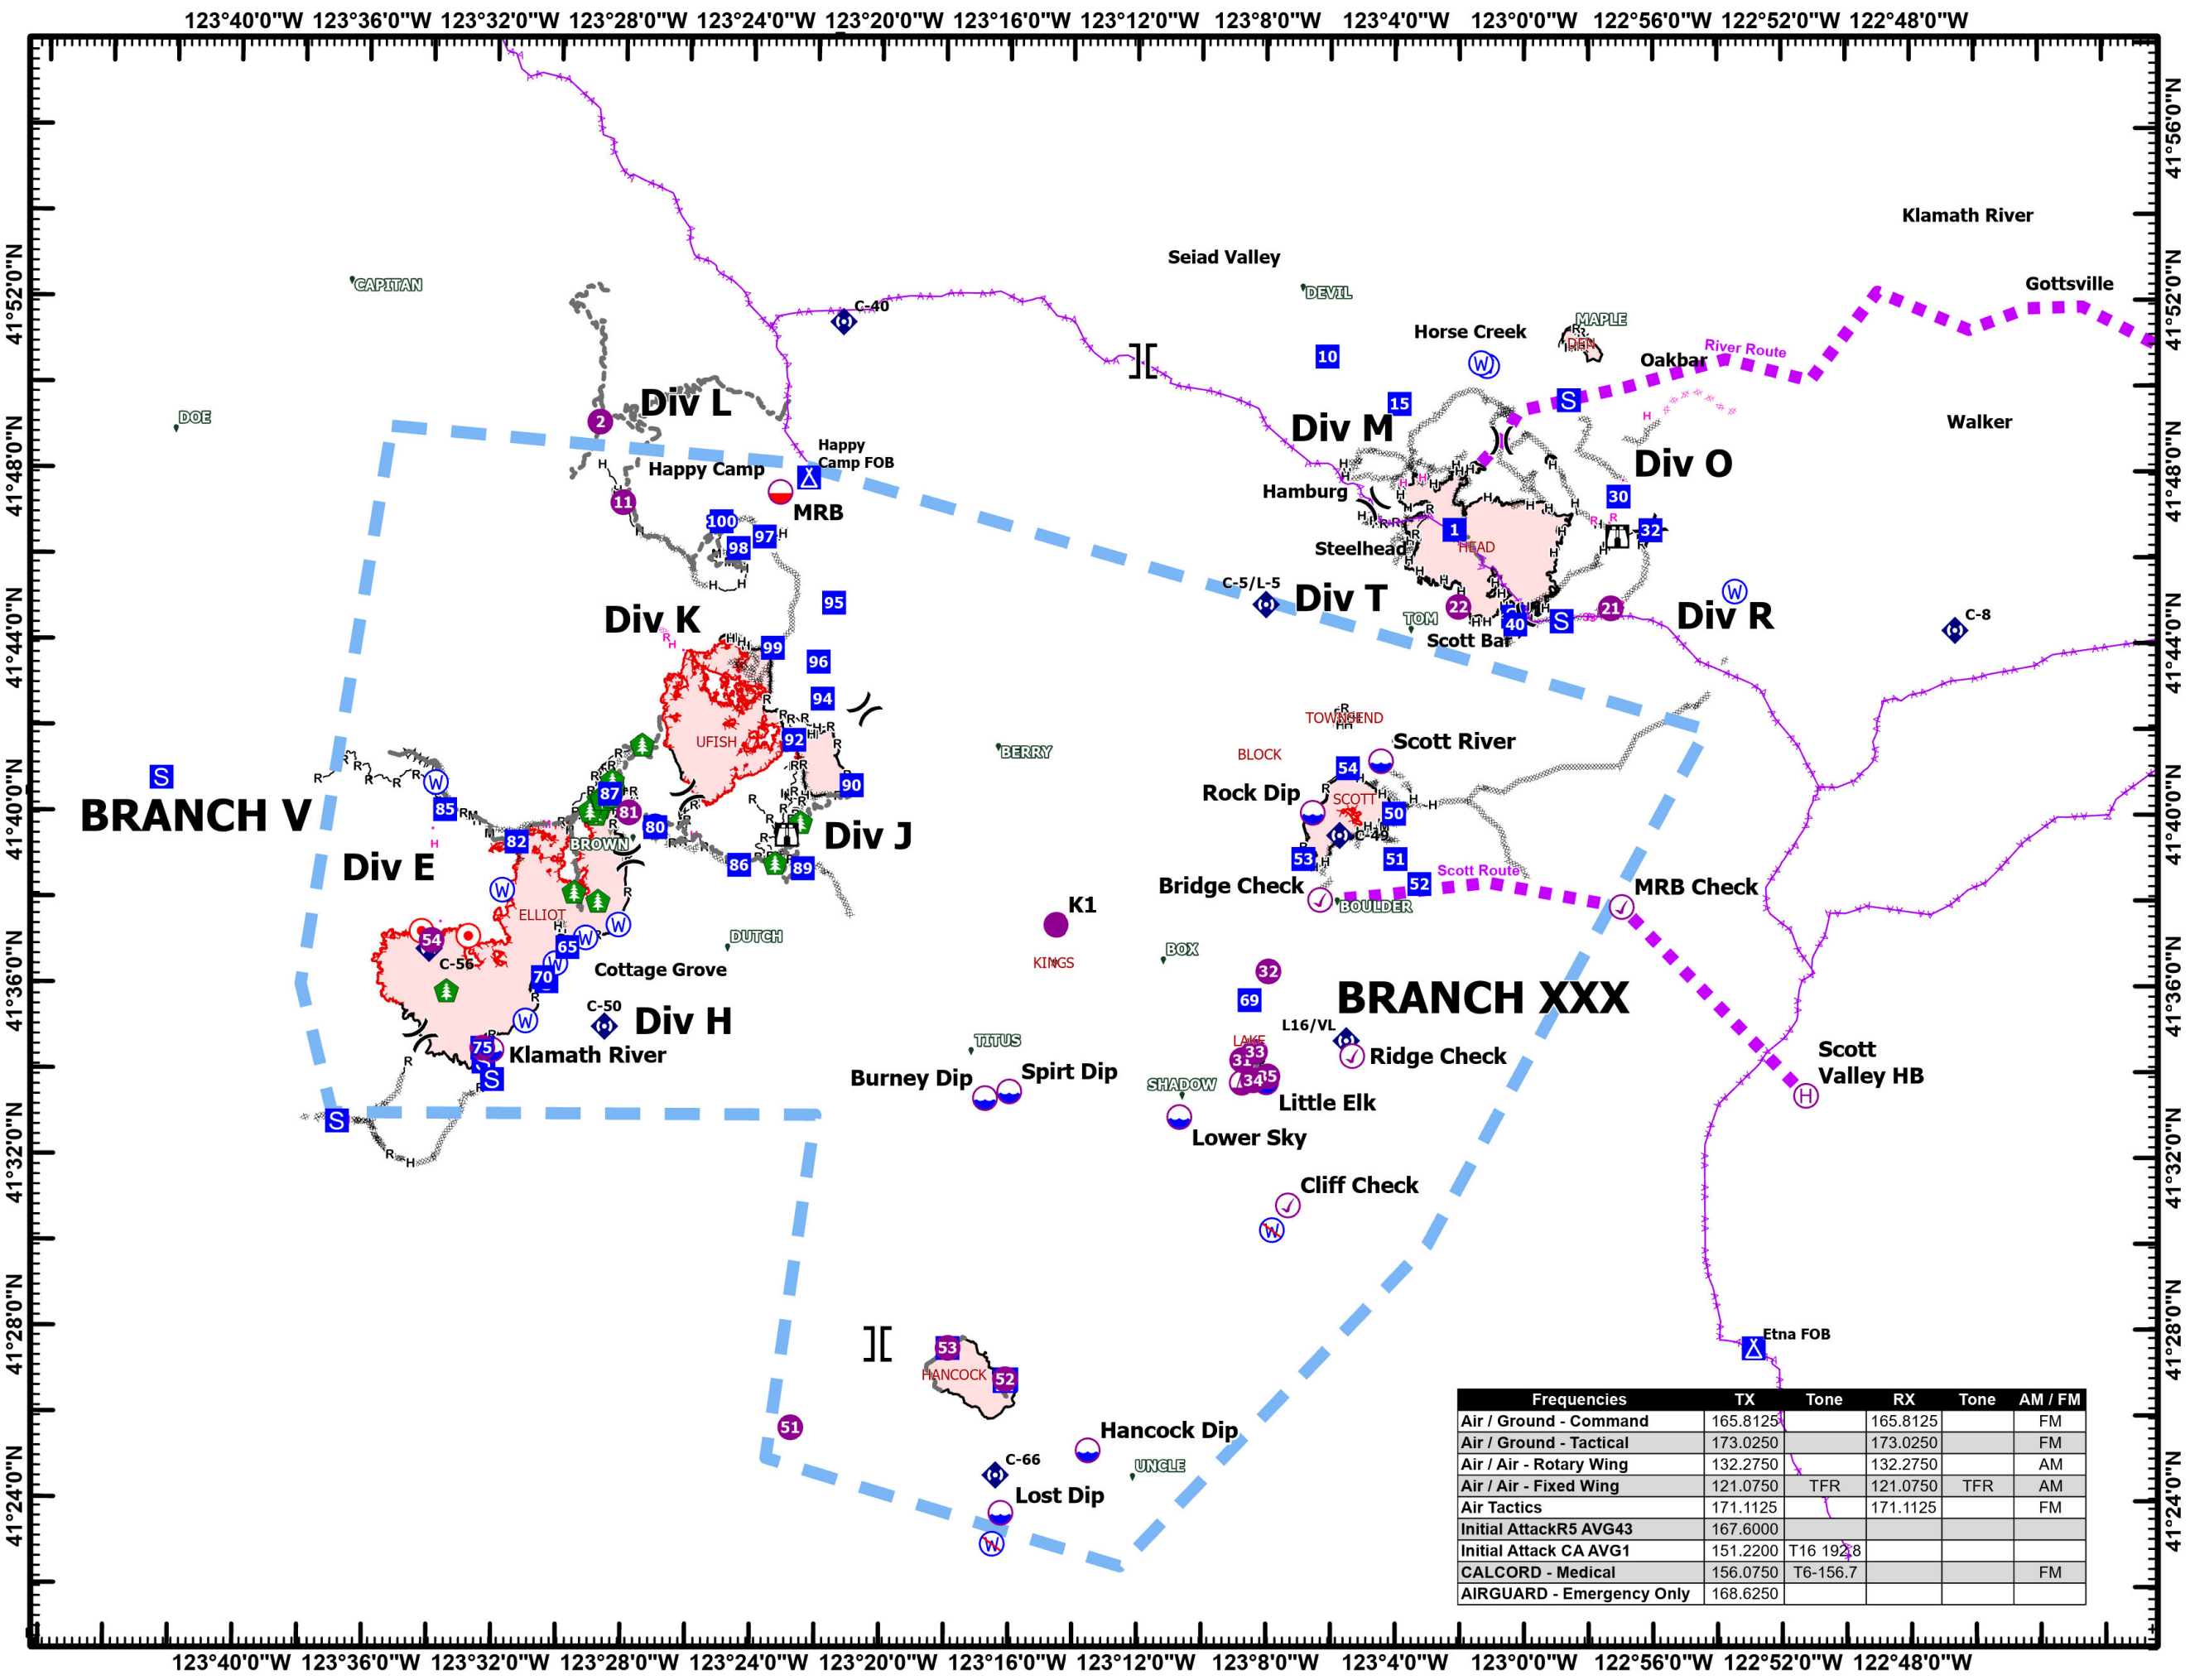

Lookout

Fire

Hot Spot - Spot Fire

Repair

Hazard Tree

Communications

Repeater

Water

Water Source

Restricted Water Source

Transmission Lines

FC Line Type

Contained

Uncontained

Wildfire Daily Fire Perimeter

Frequencies	TX	Tone	RX	Tone	AM / FM
Air / Ground - Command	165.8125		165.8125		FM
Air / Ground - Tactical	173.0250		173.0250		FM
Air / Air - Rotary Wing	132.2750		132.2750		AM
Air / Air - Fixed Wing	121.0750	TFR	121.0750	TFR	AM
Air Tactics	171.1125		171.1125		FM
Initial Attack R5 AVG43	167.6000				
Initial Attack CA AVG1	151.2200	T16 192.8			
CALCORD - Medical	156.0750	T6-156.7			FM
AIRGUARD - Emergency Only	168.6250				

1:270,000
Datum: North American 1983
0 1.5 3 6 Miles

Map Updated: 9/14/2023 7:38 AM

PILOT