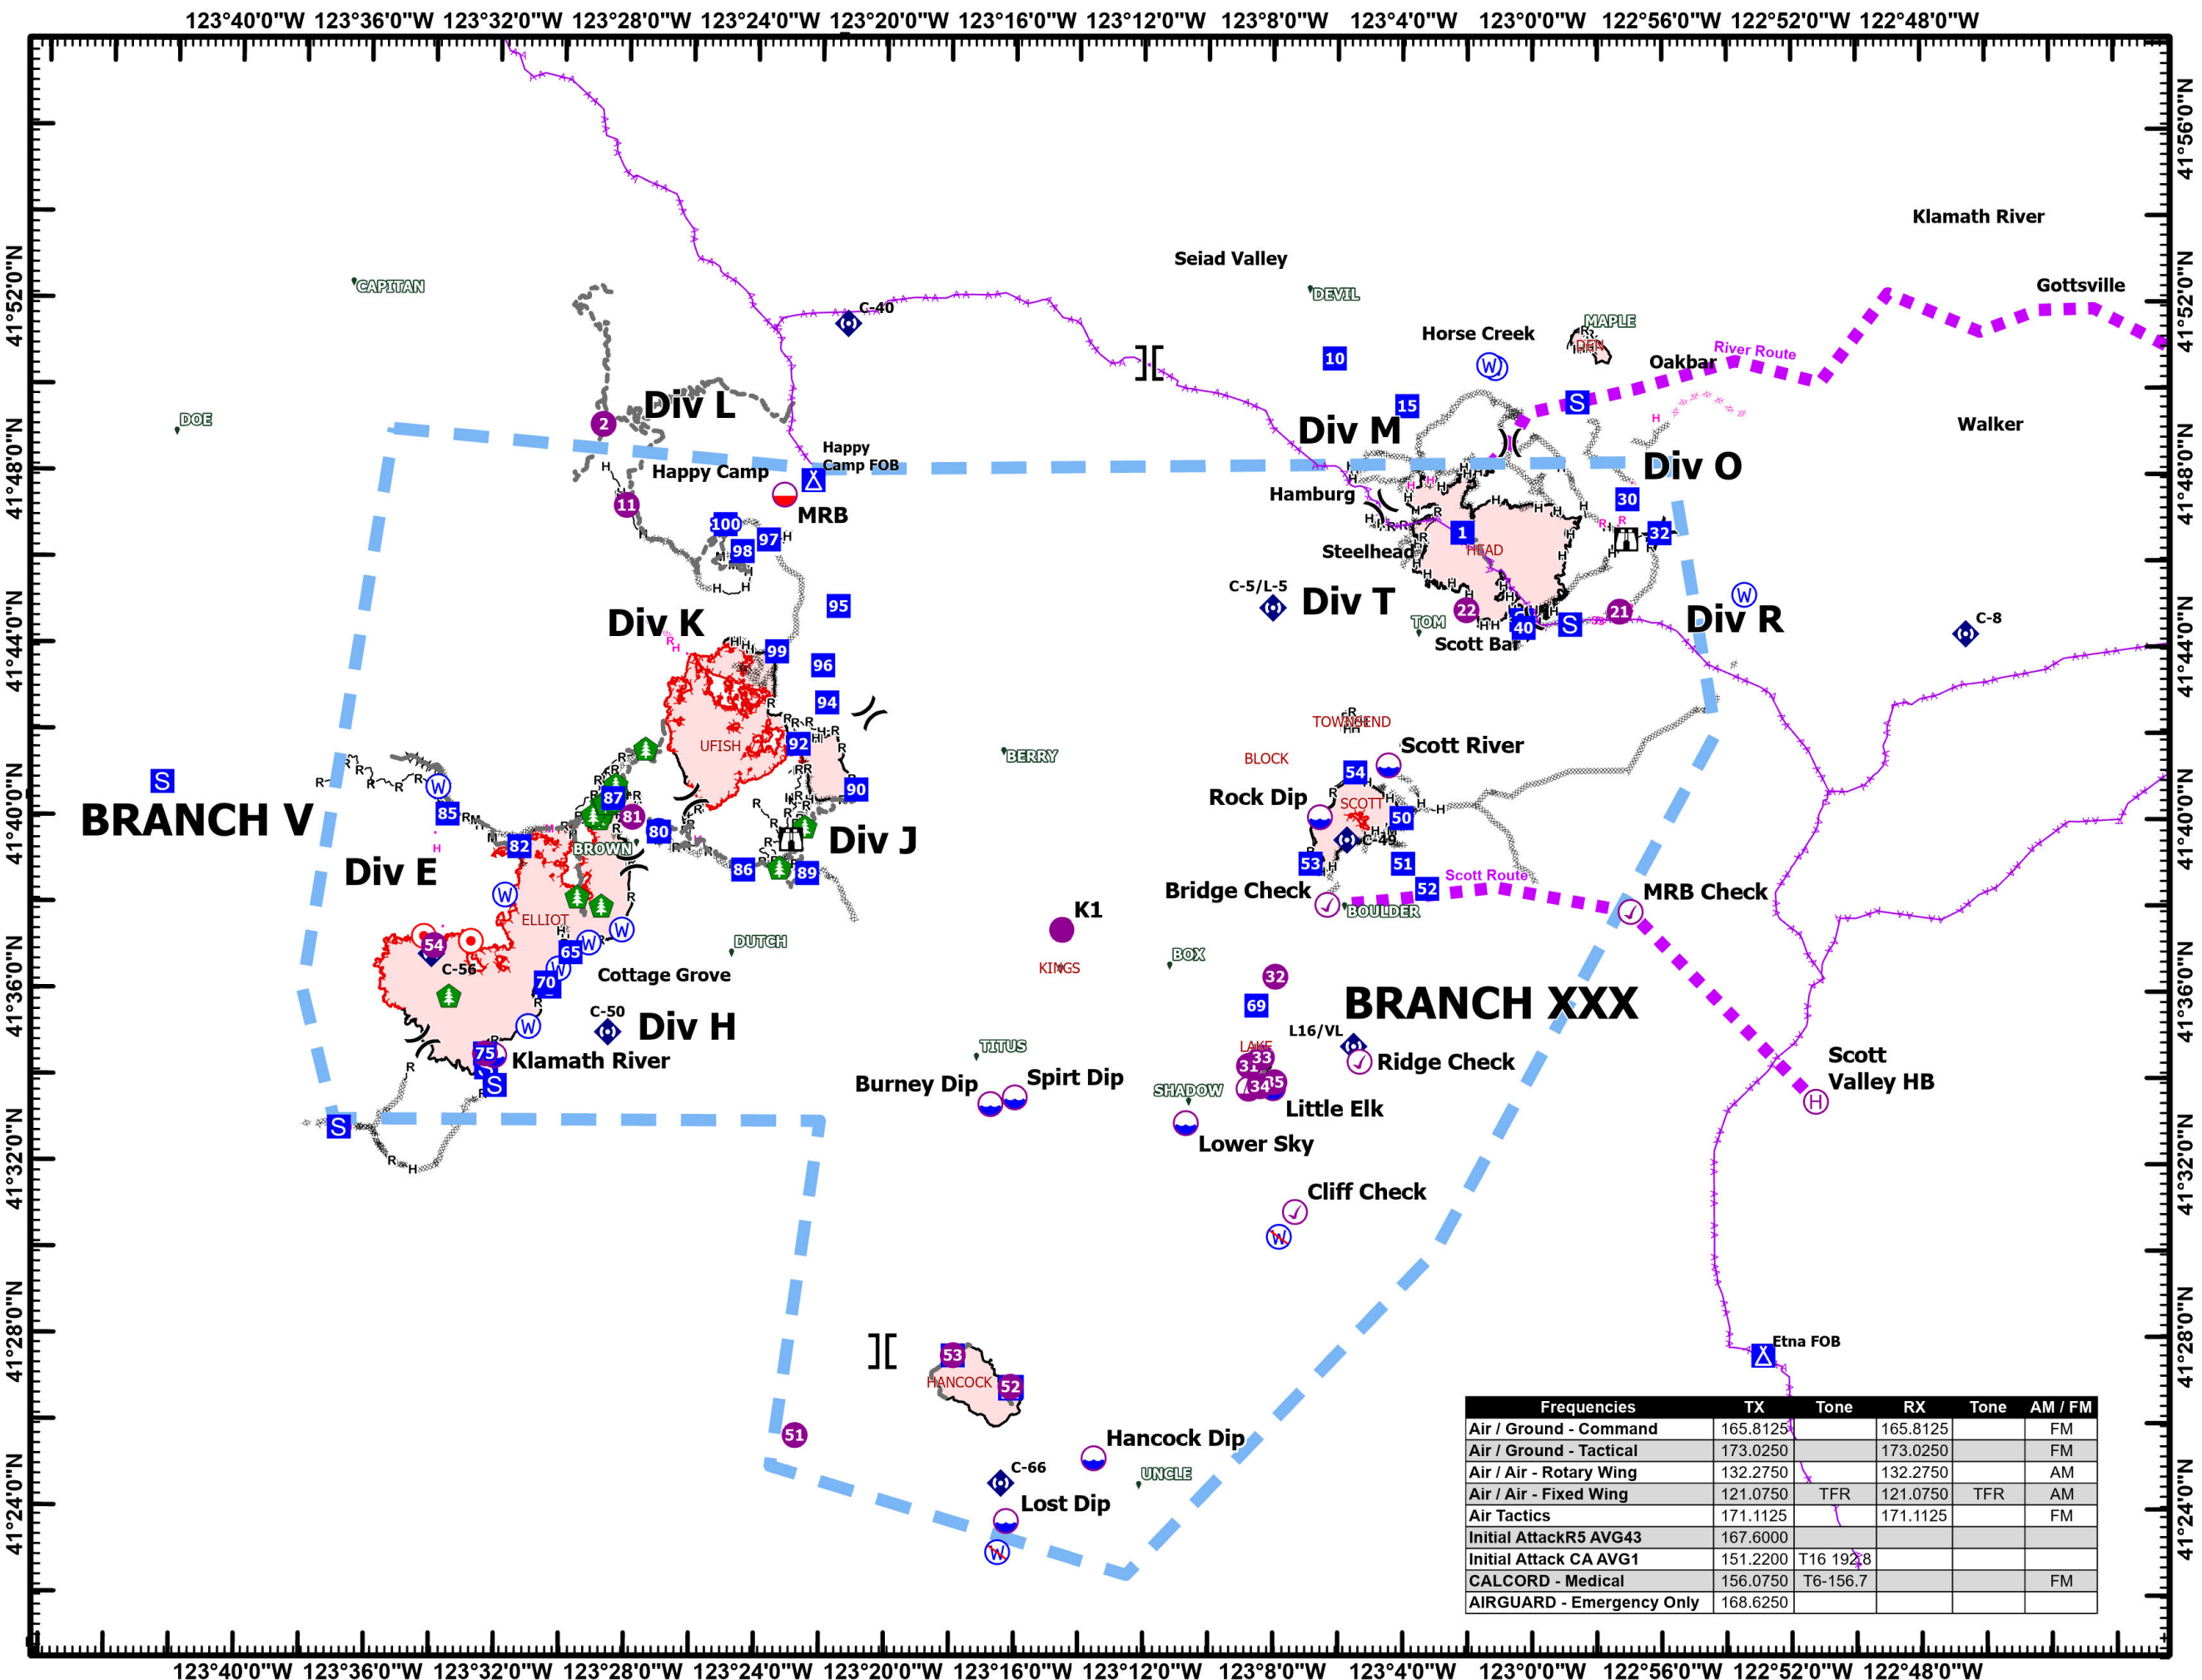

Pilot Map

Happy Camp Complex
CA-KNF-007022

Sept 14, 2023

- USFS Small Fires
- Logistics**
- Camp
- Staging Area
- Operations**
- Lookout
- Fire**
- Hot Spot - Spot Fire
- Repair**
- Hazard Tree
- Communications**
- Repeater
- Water**
- Water Source
- Restricted Water Source
- Transmission Lines
- FC Line Type**
- Contained
- Uncontained
- Wildfire Daily Fire Perimeter

Frequencies	TX	Tone	RX	Tone	AM / FM
Air / Ground - Command	165.8125		165.8125		FM
Air / Ground - Tactical	173.0250		173.0250		FM
Air / Air - Rotary Wing	132.2750		132.2750		AM
Air / Air - Fixed Wing	121.0750	TFR	121.0750	TFR	AM
Air Tactics	171.1125		171.1125		FM
Initial Attack R5 AVG43	167.6000				
Initial Attack CA AVG1	151.2200	T16 192.8			
CALCORD - Medical	156.0750	T6-156.7			FM
AIRGUARD - Emergency Only	168.6250				

1:270,000
Datum: North American 1983

0
1.5
3
6 Miles

PILOT