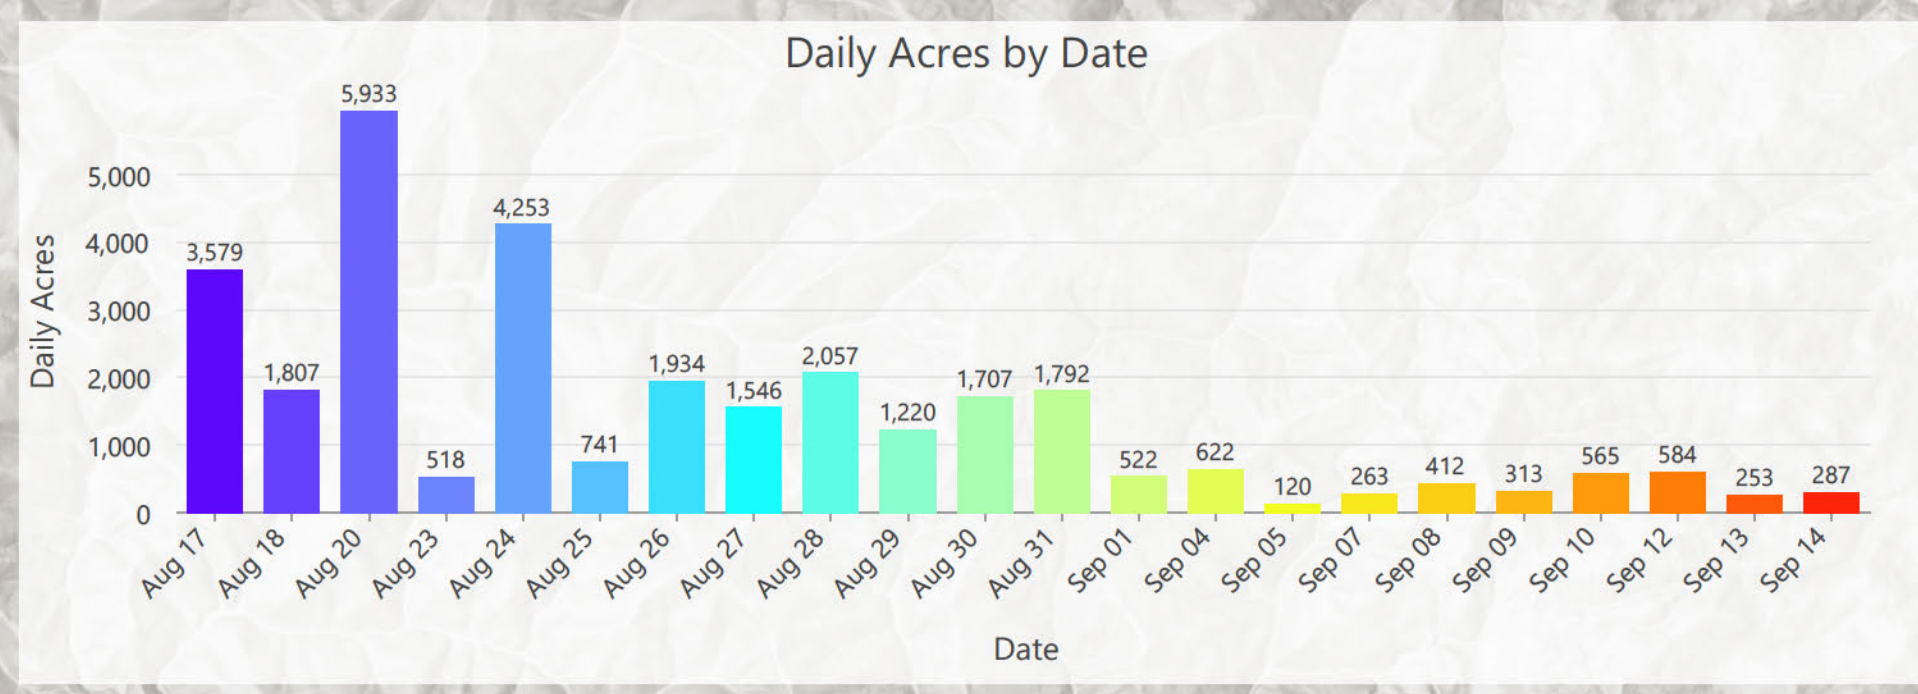

| Date   | Daily Acres | Total Acres |
|--------|-------------|-------------|
| Aug 17 | 3,579       | 3,579       |
| Aug 18 | 1,807       | 5,386       |
| Aug 20 | 5,933       | 11,319      |
| Aug 23 | 518         | 11,837      |
| Aug 24 | 4,253       | 16,090      |
| Aug 25 | 741         | 16,831      |
| Aug 26 | 1,934       | 18,765      |
| Aug 27 | 1,546       | 20,311      |
| Aug 28 | 2,057       | 22,368      |
| Aug 29 | 1,220       | 23,588      |
| Aug 30 | 1,707       | 25,295      |
| Aug 31 | 1,792       | 27,087      |
| Sep 01 | 522         | 27,609      |
| Sep 04 | 622         | 28,231      |
| Sep 05 | 120         | 28,351      |
| Sep 07 | 263         | 28,614      |
| Sep 08 | 412         | 29,026      |
| Sep 09 | 313         | 29,339      |
| Sep 10 | 565         | 29,904      |
| Sep 12 | 584         | 30,488      |
| Sep 13 | 253         | 30,741      |
| Sep 14 | 287         | 31,028      |

**PROGRESSION**  
Sept 14, 2023

State Highways

|        |        |        |       |        |        |
|--------|--------|--------|-------|--------|--------|
| Aug 17 | Aug 24 | Aug 28 | Sep 1 | Sep 8  | Sep 13 |
| Aug 18 | Aug 25 | Aug 29 | Sep 4 | Sep 9  | Sep 14 |
| Aug 20 | Aug 26 | Aug 30 | Sep 5 | Sep 10 |        |
| Aug 23 | Aug 27 | Aug 31 | Sep 7 | Sep 12 |        |