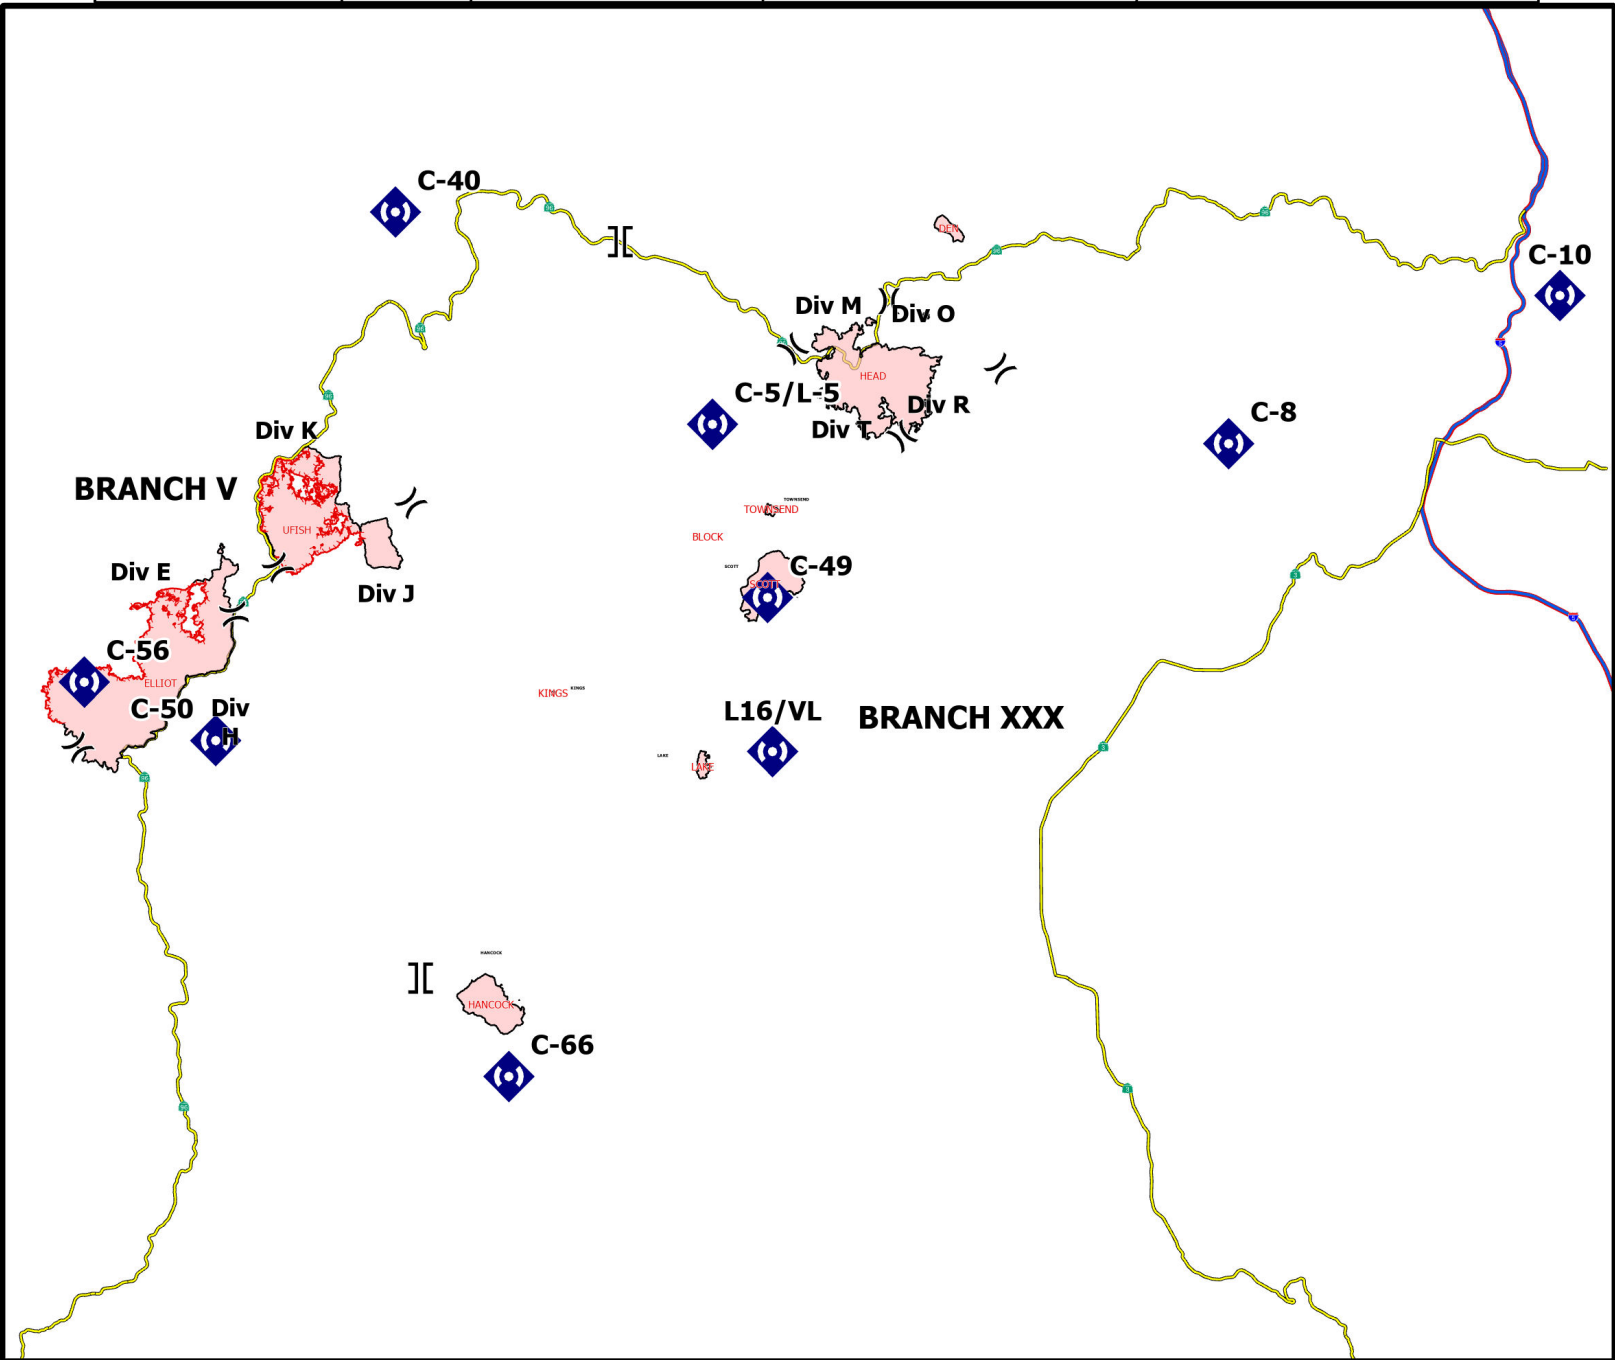

REPEATERS

FC Point Type	Label	Comments	Latitude WGS84 DDM	Longitude WGS84 DDM
Repeater	C-40	Slater Butte	41° 51.484' N	123° 21.213' W
Repeater	C-5/L-5	Lake	41° 44.920' N	123° 08.017' W
Repeater	C-8	Gunsight	41° 44.309' N	122° 46.598' W
Repeater	C-10	Paradise Craggy	41° 48.871' N	122° 32.820' W
Repeater	C-49	Scotts Bar Lookout	41° 39.540' N	123° 05.724' W
Repeater	C-50	Ukonom Lookout	41° 35.041' N	123° 28.561' W
Repeater	C-56	Pony peak	41° 36.831' N	123° 34.020' W
Repeater	L16/VL	Boulder Peak	41° 34.756' N	123° 05.512' W
Repeater	C-66	Hancock Ridge	41° 24.620' N	123° 16.385' W

REPEATERS

-) (Division Break
-] [Branch Break
-  Repeater

REPEATERS

Happy Camp Complex
CA-KNF-007022

0 1.5 3 6 Miles

Datum: NAD 1983 UTM Zone 10N Scale: 1:435,000

REPEATERS