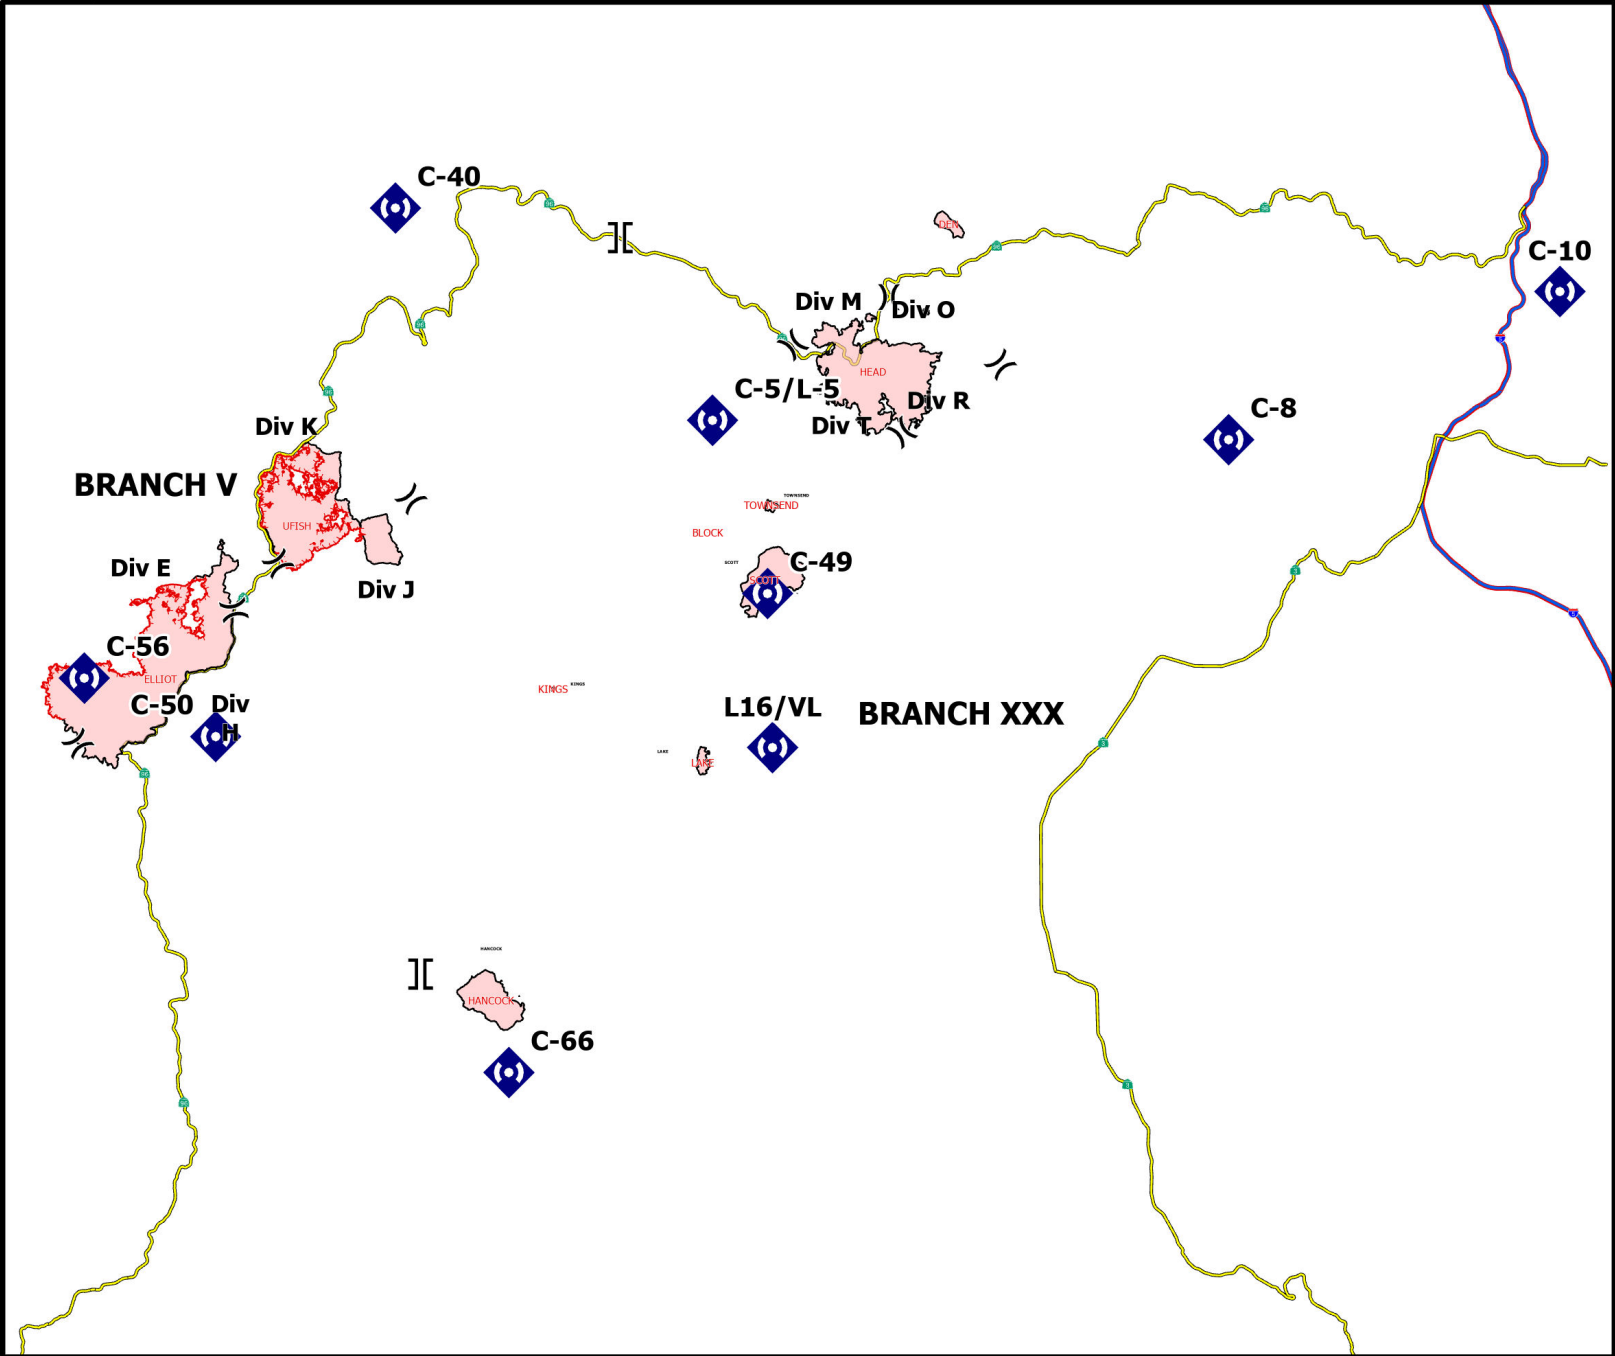

REPEATERS

FC Point Type	Label	Comments	Latitude WGS84 DDM	Longitude WGS84 DDM
Repeater	C-40	Slater Butte	41° 51.484' N	123° 21.213' W
Repeater	C-5/L-5	Lake	41° 44.920' N	123° 08.017' W
Repeater	C-8	Gunsight	41° 44.309' N	122° 46.598' W
Repeater	C-10	Paradise Craggy	41° 48.871' N	122° 32.820' W
Repeater	C-49	Scotts Bar Lookout	41° 39.540' N	123° 05.724' W
Repeater	C-50	Ukonom Lookout	41° 35.041' N	123° 28.561' W
Repeater	C-56	Pony peak	41° 36.831' N	123° 34.020' W
Repeater	L16/VL	Boulder Peak	41° 34.756' N	123° 05.512' W
Repeater	C-66	Hancock Ridge	41° 24.620' N	123° 16.385' W

REPEATERS

-) (Division Break
-] [Branch Break
- ⬢ () Repeater

REPEATERS

Happy Camp Complex
CA-KNF-007022

Datum: NAD 1983 UTM Zone 10N Scale: 1:435,000

REPEATERS