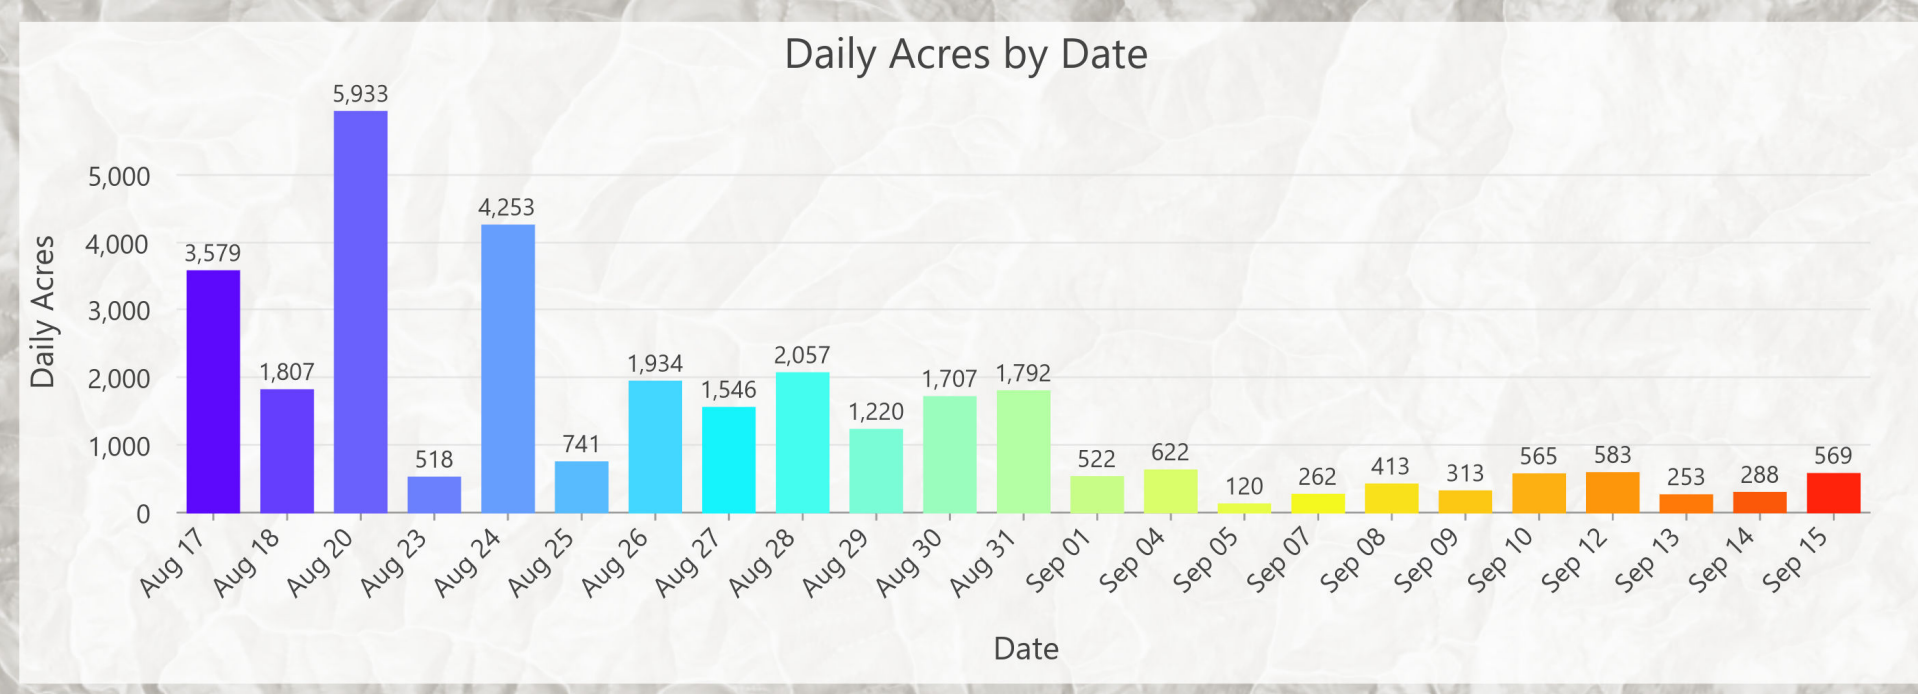

Date	Daily Acres	Total Acres
Aug 17	3,579	3,579
Aug 18	1,807	5,386
Aug 20	5,933	11,319
Aug 23	518	11,837
Aug 24	4,253	16,090
Aug 25	741	16,831
Aug 26	1,934	18,765
Aug 27	1,546	20,311
Aug 28	2,057	22,368
Aug 29	1,220	23,588
Aug 30	1,707	25,295
Aug 31	1,792	27,087
Sep 01	522	27,609
Sep 04	622	28,231
Sep 05	120	28,351
Sep 07	262	28,613
Sep 08	413	29,026
Sep 09	313	29,339
Sep 10	565	29,904
Sep 12	583	30,487
Sep 13	253	30,740
Sep 14	288	31,028
Sep 15	569	31,597

- State Highways
- Aug 17
 - Aug 18
 - Aug 20
 - Aug 23
 - Aug 24
 - Aug 25
 - Aug 26
 - Aug 27
 - Aug 28
 - Aug 29
 - Aug 30
 - Aug 31
 - Sep 01
 - Sep 04
 - Sep 05
 - Sep 07
 - Sep 08
 - Sep 09
 - Sep 10
 - Sep 12
 - Sep 13
 - Sep 14
 - Sep 15

PROGRESSION
 Happy Camp Complex
 CA-KNF-007022
 September 15, 2023

0 0.5 1 2 3 4 5 Miles

PCS: NAD 1983 UTM Zone 10N
 Scale: 1:72,518

PROGRESSION
Sept 15, 2023

PROGRESSION
Sept 15, 2023