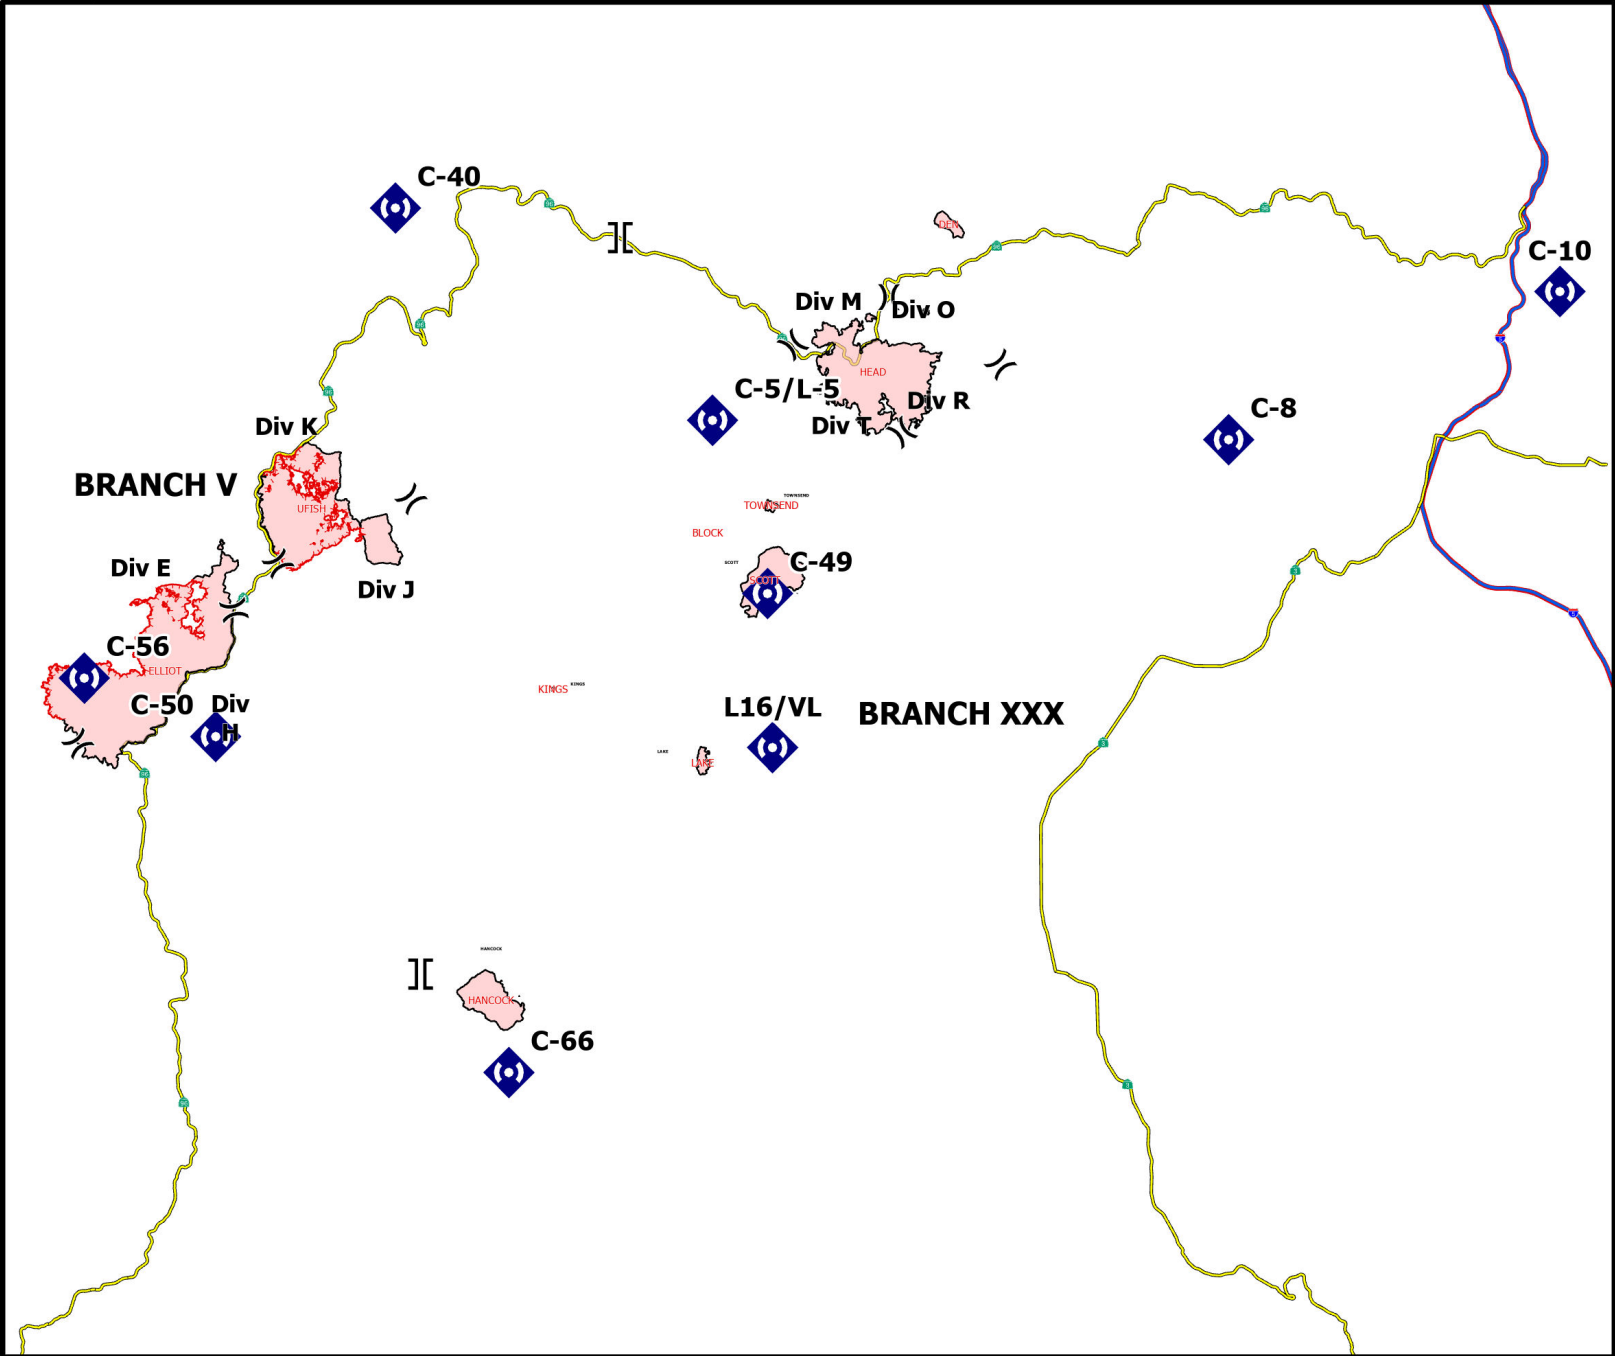

# REPEATERS

FC Point Type	Label	Comments	Latitude WGS84 DDM	Longitude WGS84 DDM
Repeater	C-40	Slater Butte	41° 51.484' N	123° 21.213' W
Repeater	C-5/L-5	Lake	41° 44.920' N	123° 08.017' W
Repeater	C-8	Gunsight	41° 44.309' N	122° 46.598' W
Repeater	C-10	Paradise Craggy	41° 48.871' N	122° 32.820' W
Repeater	C-49	Scotts Bar Lookout	41° 39.540' N	123° 05.724' W
Repeater	C-50	Ukonom Lookout	41° 35.041' N	123° 28.561' W
Repeater	C-56	Pony peak	41° 36.831' N	123° 34.020' W
Repeater	L16/VL	Boulder Peak	41° 34.756' N	123° 05.512' W
Repeater	C-66	Hancock Ridge	41° 24.620' N	123° 16.385' W

REPEATERS

- ) ( Division Break
- ] [ Branch Break
-  Repeater

## REPEATERS

Happy Camp Complex  
CA-KNF-007022

0 1.5 3 6 Miles

Datum: NAD 1983 UTM Zone 10N Scale: 1:435,000

REPEATERS