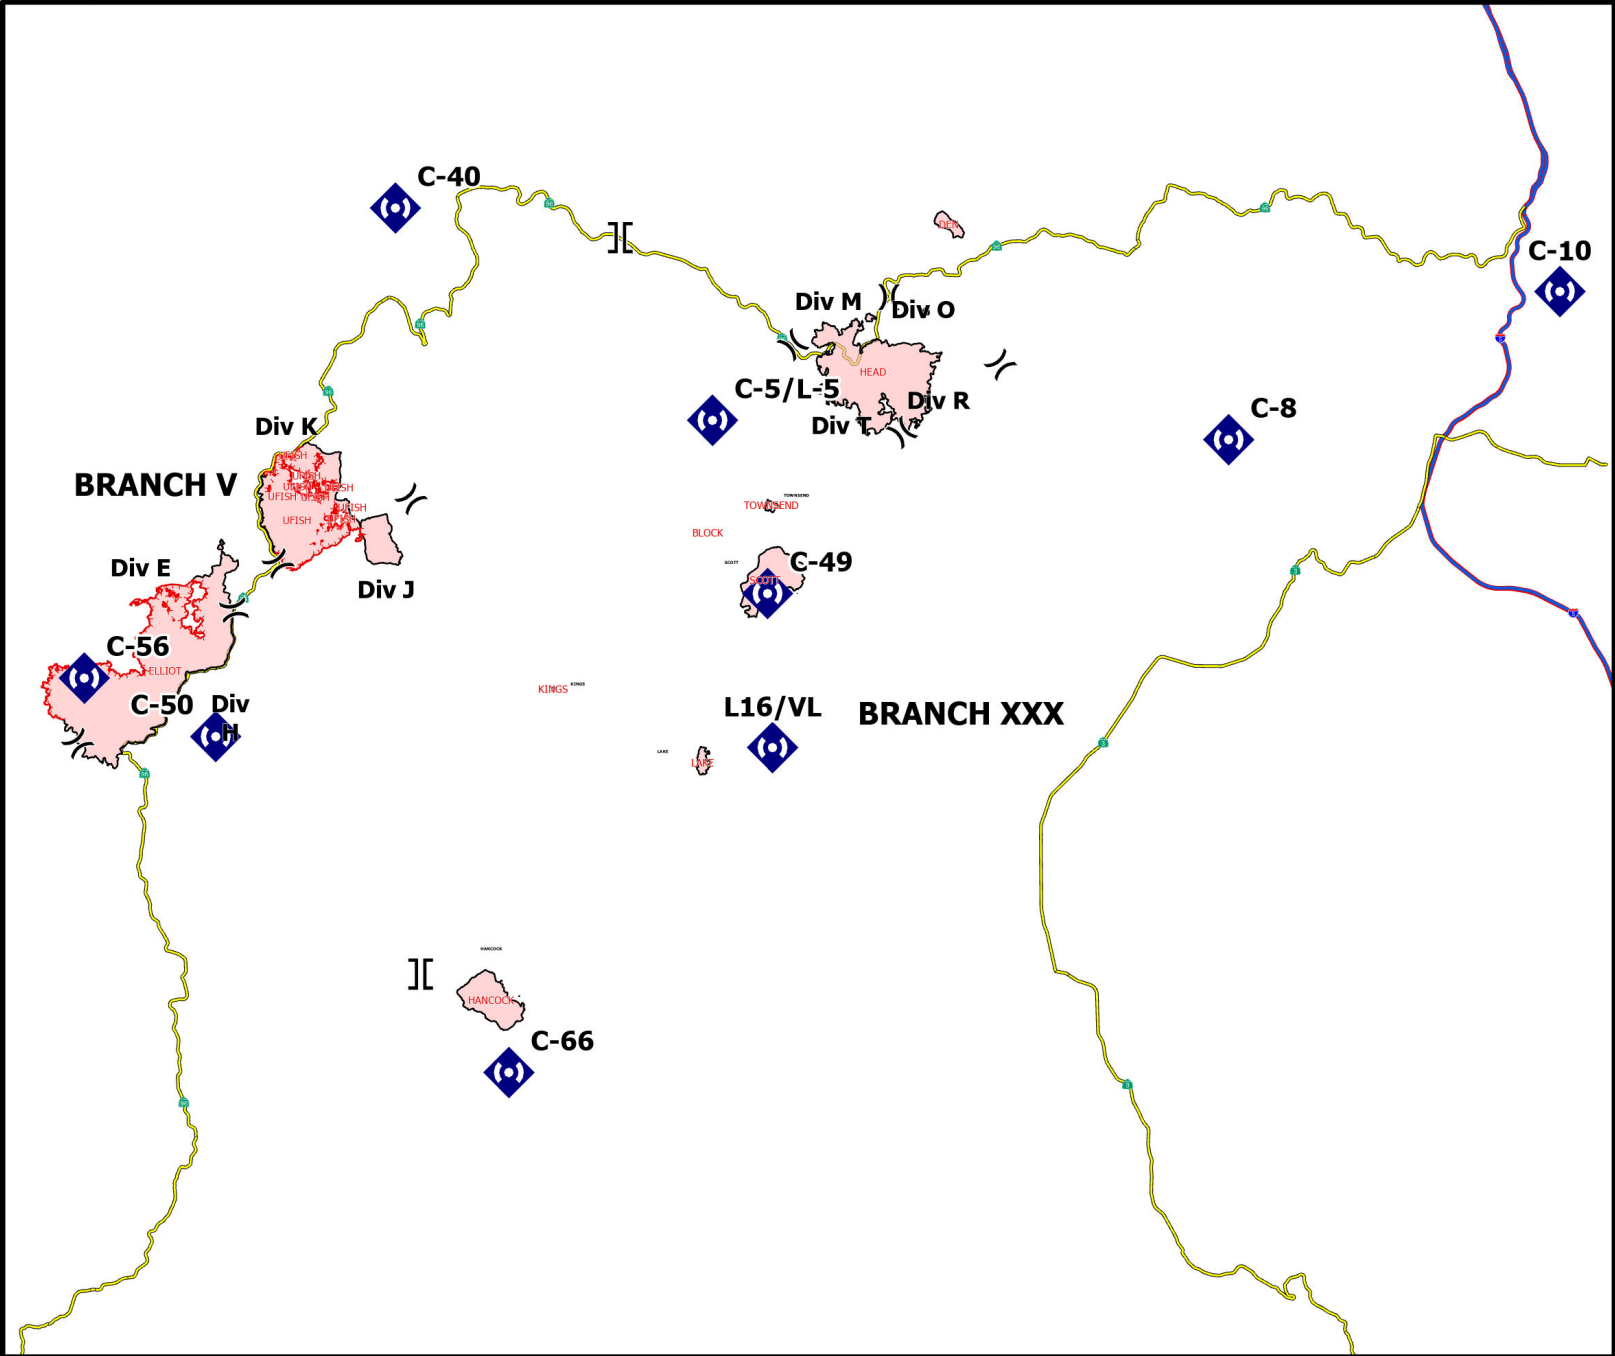

# REPEATERS

FC Point Type	Label	Comments	Latitude WGS84 DDM	Longitude WGS84 DDM
Repeater	C-40	Slater Butte	41° 51.484' N	123° 21.213' W
Repeater	C-5/L-5	Lake	41° 44.920' N	123° 08.017' W
Repeater	C-8	Gunsight	41° 44.309' N	122° 46.598' W
Repeater	C-10	Paradise Craggy	41° 48.871' N	122° 32.820' W
Repeater	C-49	Scotts Bar Lookout	41° 39.540' N	123° 05.724' W
Repeater	C-50	Ukonom Lookout	41° 35.041' N	123° 28.561' W
Repeater	C-56	Pony peak	41° 36.831' N	123° 34.020' W
Repeater	L16/VL	Boulder Peak	41° 34.756' N	123° 05.512' W
Repeater	C-66	Hancock Ridge	41° 24.620' N	123° 16.385' W

REPEATERS

- ) ( Division Break
- ] [ Branch Break
-  Repeater

## REPEATERS

Happy Camp Complex  
CA-KNF-007022

0 1.5 3 6 Miles

Datum: NAD 1983 UTM Zone 10N Scale: 1:435,000

REPEATERS