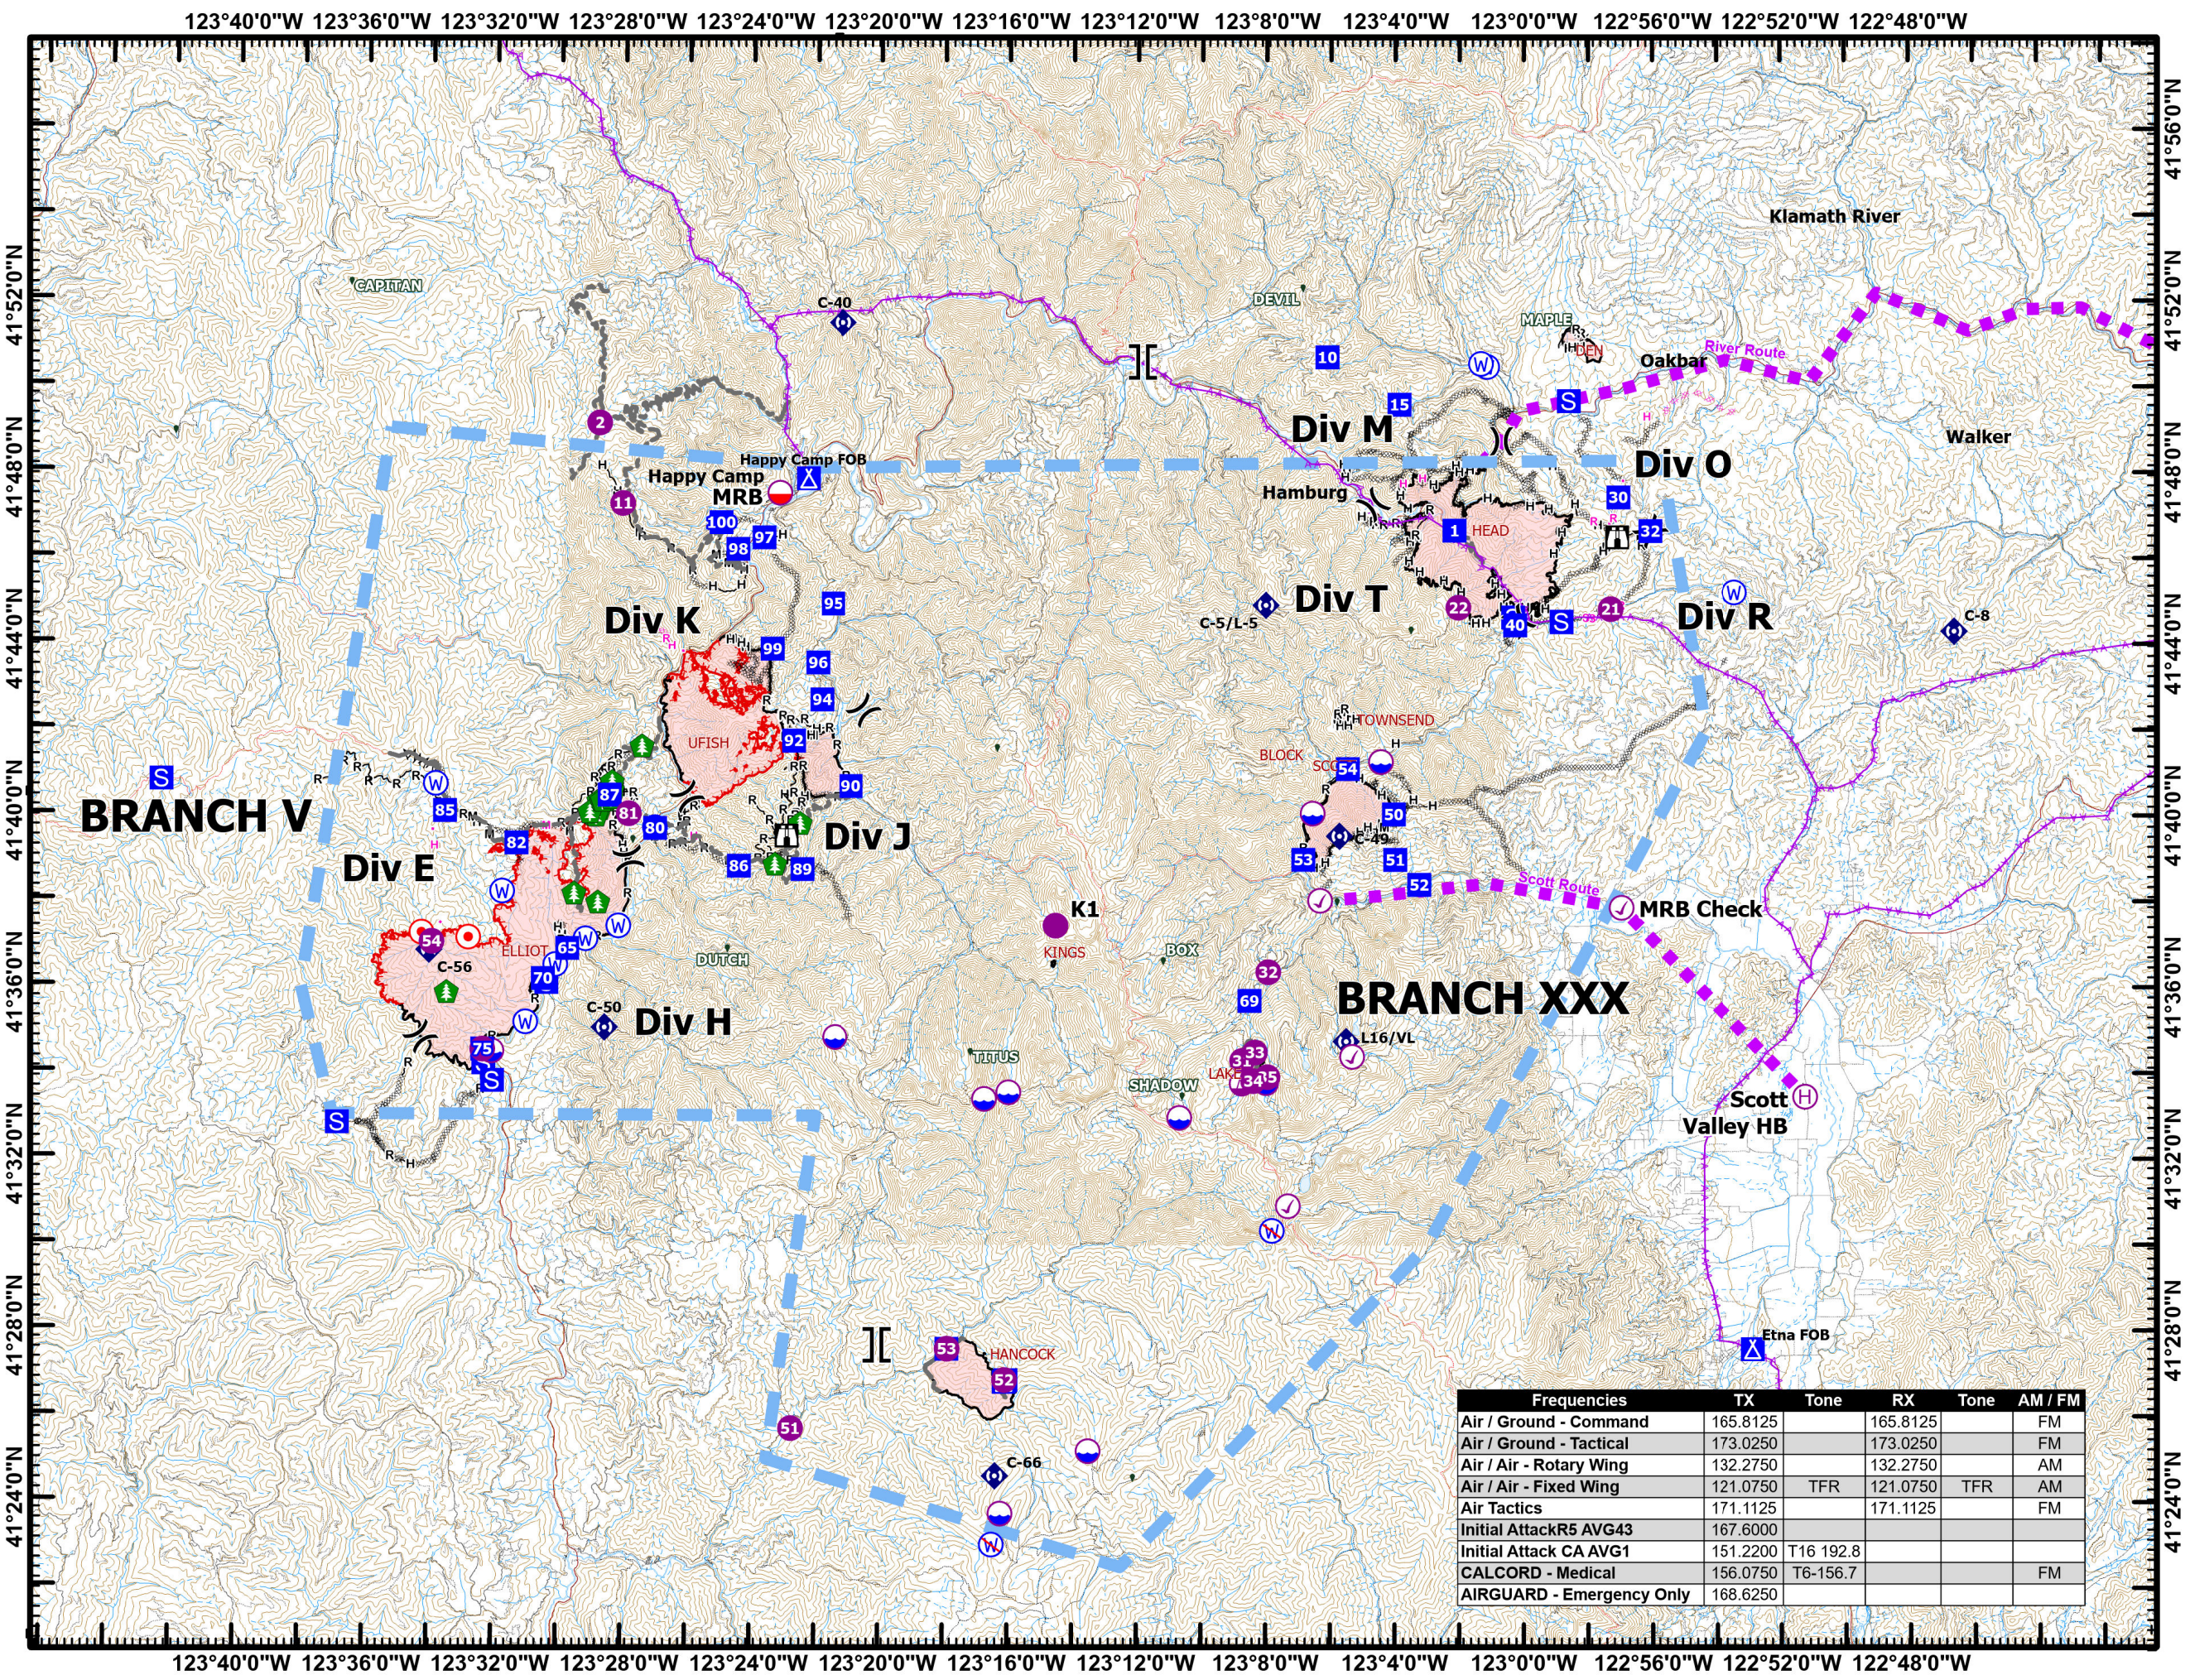

# Pilot Map

Happy Camp Complex  
CA-KNF-007022

Sept 16, 2023

-  USFS Small Fires
- Logistics
  -  Camp
  -  Staging Area
- Operations
  -  Lookout
- Fire
  -  Hot Spot - Spot Fire
- Repair
  -  Hazard Tree
- Communications
  -  Repeater
- Water
  -  Water Source
  -  Restricted Water Source
- Transmission Lines
  -  Transmission Lines
- FC Line Type
  -  Contained
  -  Uncontained
  -  Wildfire Daily Fire Perimeter

Frequencies	TX	Tone	RX	Tone	AM / FM
Air / Ground - Command	165.8125		165.8125		FM
Air / Ground - Tactical	173.0250		173.0250		FM
Air / Air - Rotary Wing	132.2750		132.2750		AM
Air / Air - Fixed Wing	121.0750	TFR	121.0750	TFR	AM
Air Tactics	171.1125		171.1125		FM
Initial Attack R5 AVG43	167.6000				
Initial Attack CA AVG1	151.2200	T16 192.8			
CALCORD - Medical	156.0750	T6-156.7			FM
AIRGUARD - Emergency Only	168.6250				

1:270,000  
Datum: North American 1983

PILOT