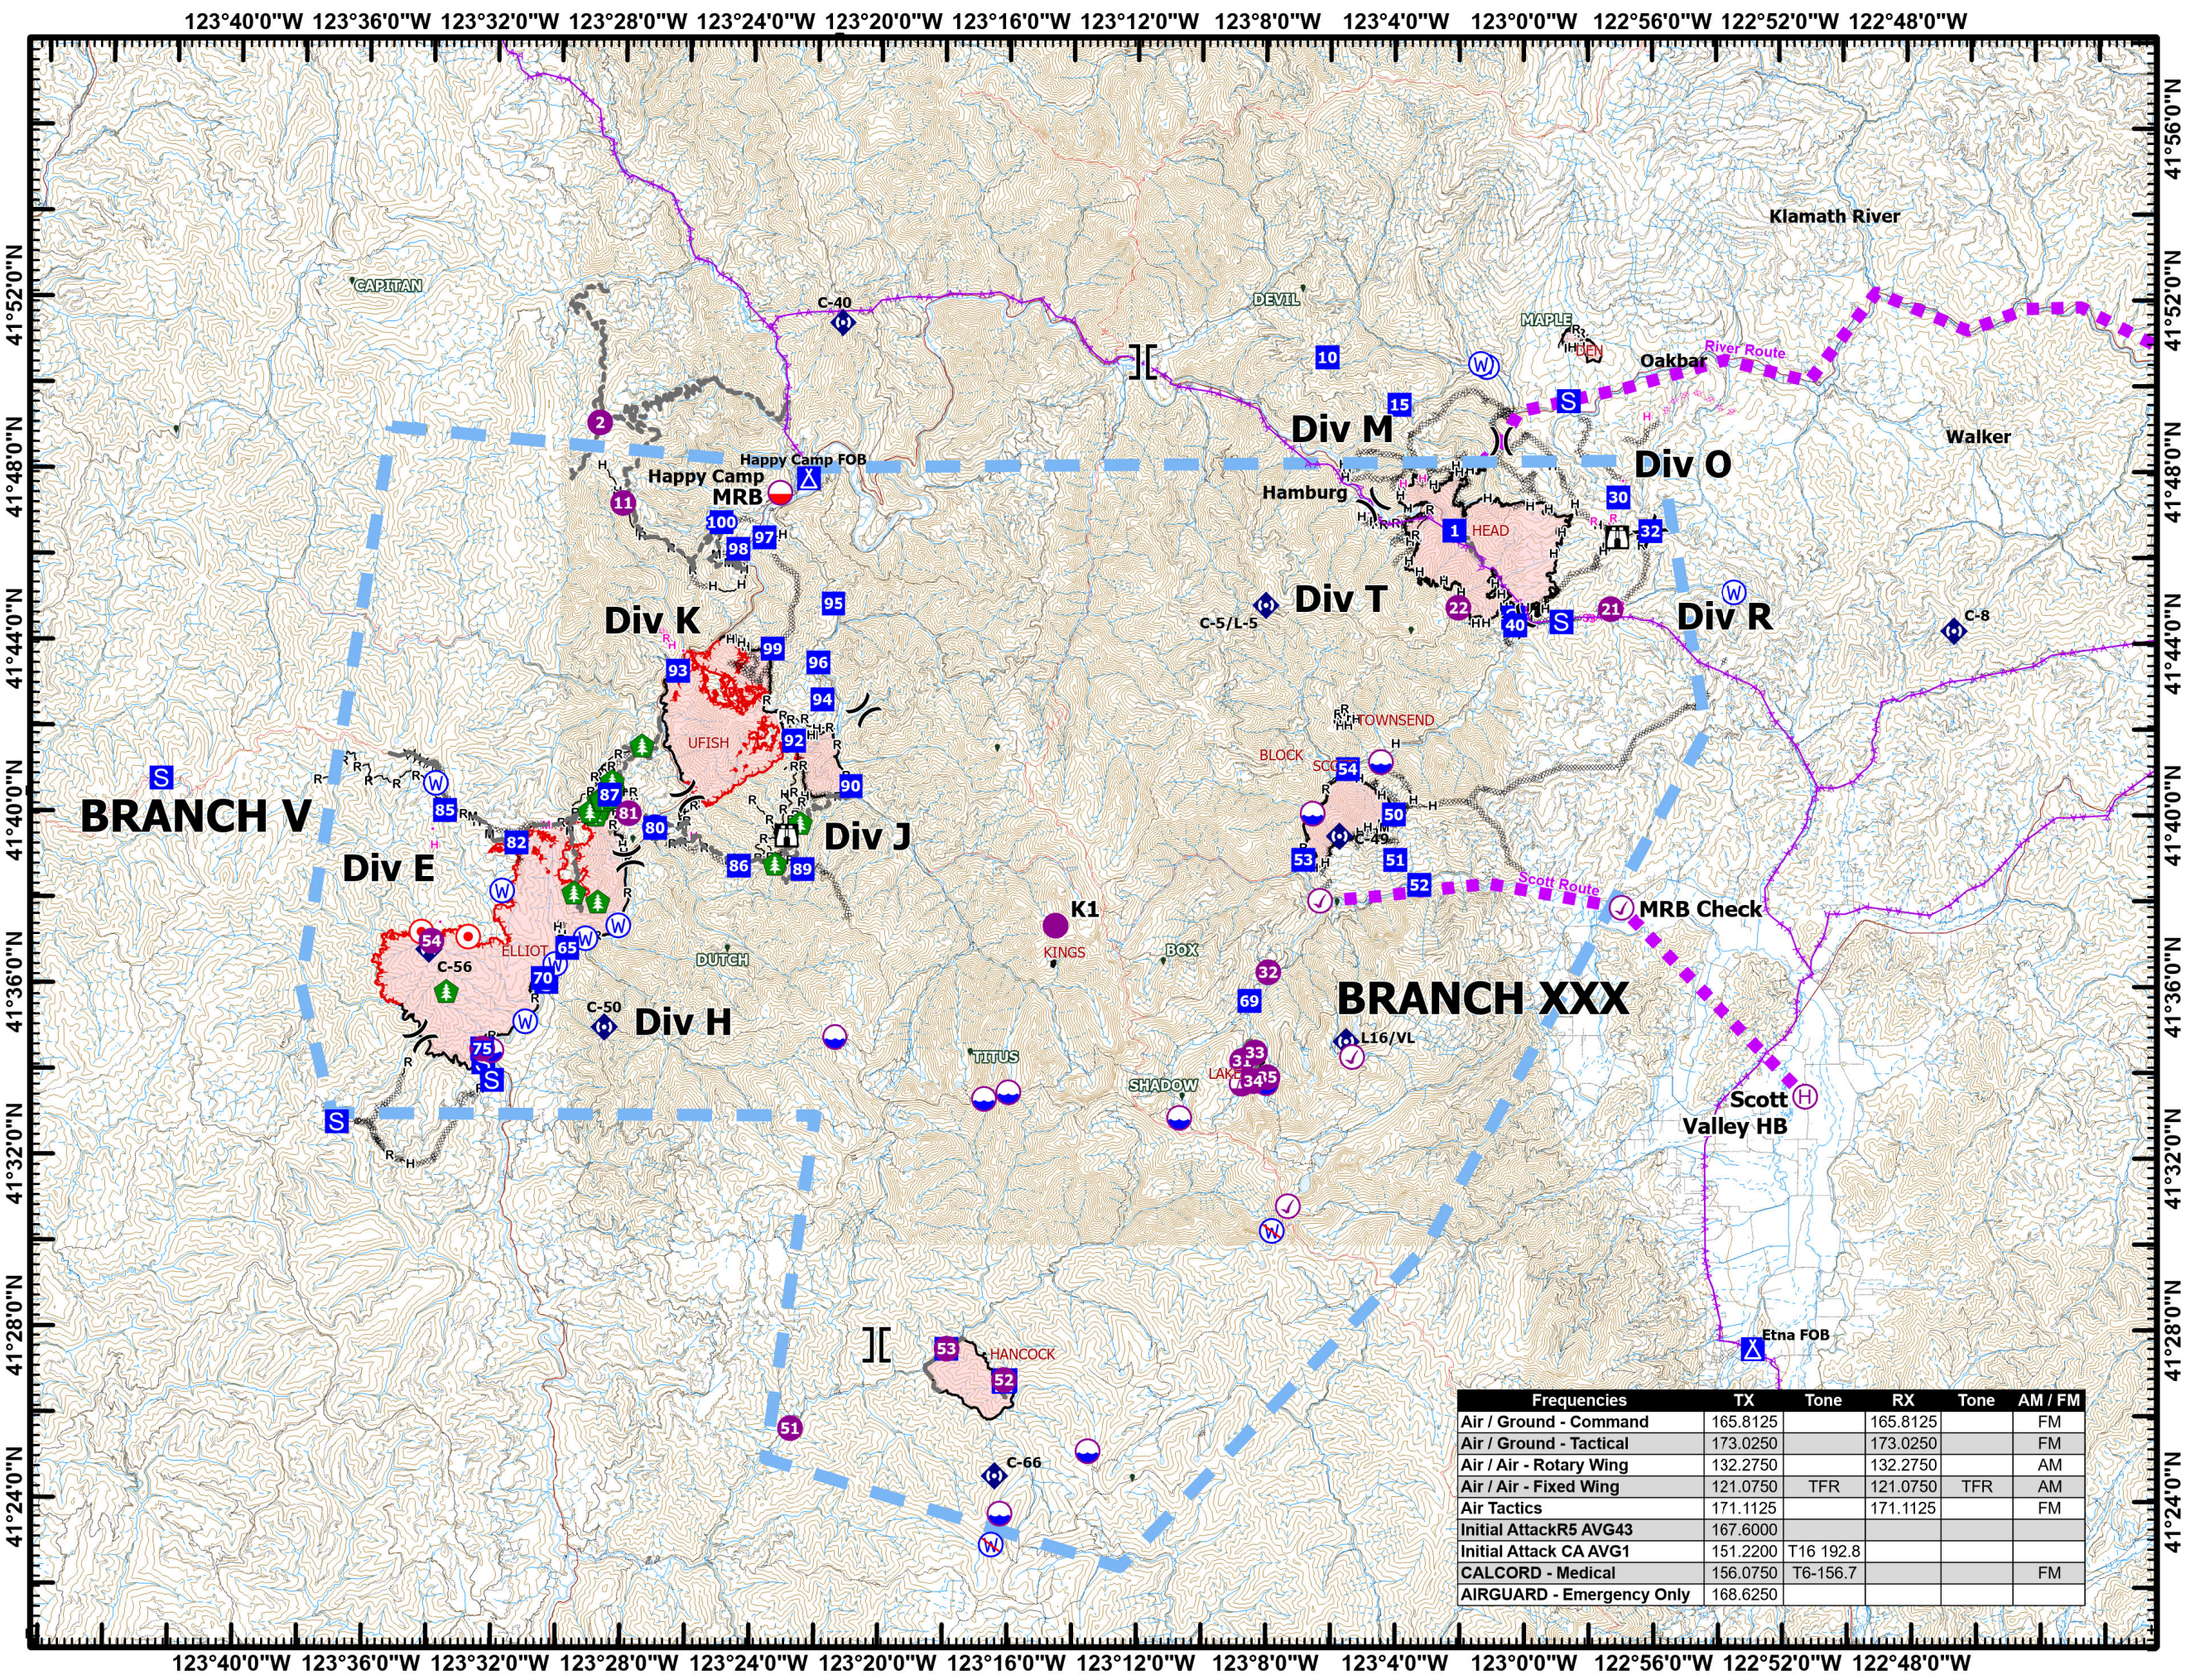

Pilot Map

Happy Camp Complex
CA-KNF-007022

Sept 16, 2023

-  USFS Small Fires
- Logistics
 -  Camp
 -  Staging Area
- Operations
 -  Lookout
- Fire
 -  Hot Spot - Spot Fire
- Repair
 -  Hazard Tree
- Communications
 -  Repeater
- Water
 -  Water Source
 -  Restricted Water Source
- Transmission Lines
 -  Transmission Lines
- FC Line Type
 -  Contained
 -  Uncontained
 -  Wildfire Daily Fire Perimeter

Frequencies	TX	Tone	RX	Tone	AM / FM
Air / Ground - Command	165.8125		165.8125		FM
Air / Ground - Tactical	173.0250		173.0250		FM
Air / Air - Rotary Wing	132.2750		132.2750		AM
Air / Air - Fixed Wing	121.0750	TFR	121.0750	TFR	AM
Air Tactics	171.1125		171.1125		FM
Initial Attack R5 AVG43	167.6000				
Initial Attack CA AVG1	151.2200	T16 192.8			
CALCORD - Medical	156.0750	T6-156.7			FM
AIRGUARD - Emergency Only	168.6250				

1:270,000
Datum: North American 1983

PILOT