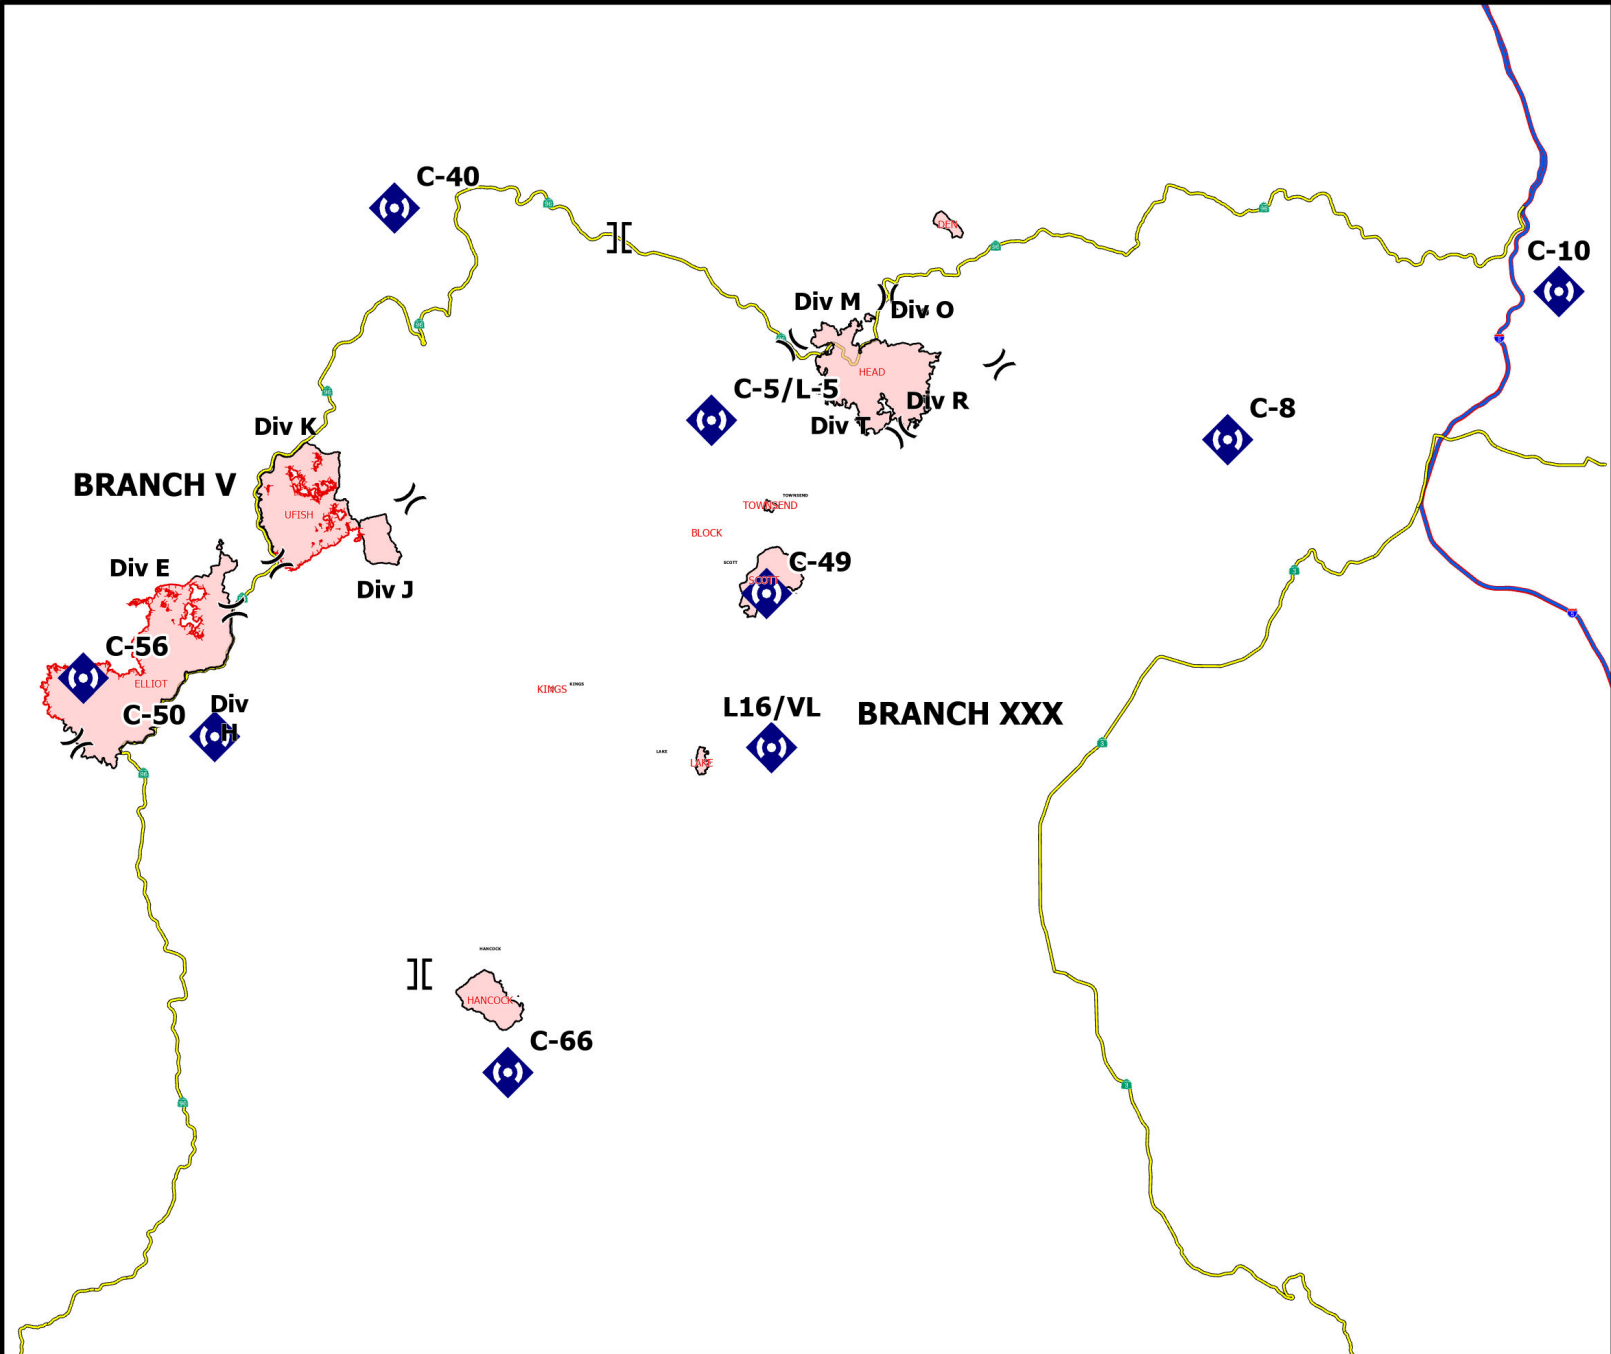

REPEATERS

FC Point Type	Label	Comments	Latitude WGS84 DDM	Longitude WGS84 DDM
Repeater	C-40	Slater Butte	41° 51.484' N	123° 21.213' W
Repeater	C-5/L-5	Lake	41° 44.920' N	123° 08.017' W
Repeater	C-8	Gunsight	41° 44.309' N	122° 46.598' W
Repeater	C-10	Paradise Craggy	41° 48.871' N	122° 32.820' W
Repeater	C-49	Scotts Bar Lookout	41° 39.540' N	123° 05.724' W
Repeater	C-50	Ukonom Lookout	41° 35.041' N	123° 28.561' W
Repeater	C-56	Pony peak	41° 36.831' N	123° 34.020' W
Repeater	L16/VL	Boulder Peak	41° 34.756' N	123° 05.512' W
Repeater	C-66	Hancock Ridge	41° 24.620' N	123° 16.385' W

REPEATERS

-) (Division Break
-] [Branch Break
-  Repeater

REPEATERS
Happy Camp Complex
CA-KNF-007022

Datum: NAD 1983 UTM Zone 10N Scale: 1:435,000

REPEATERS