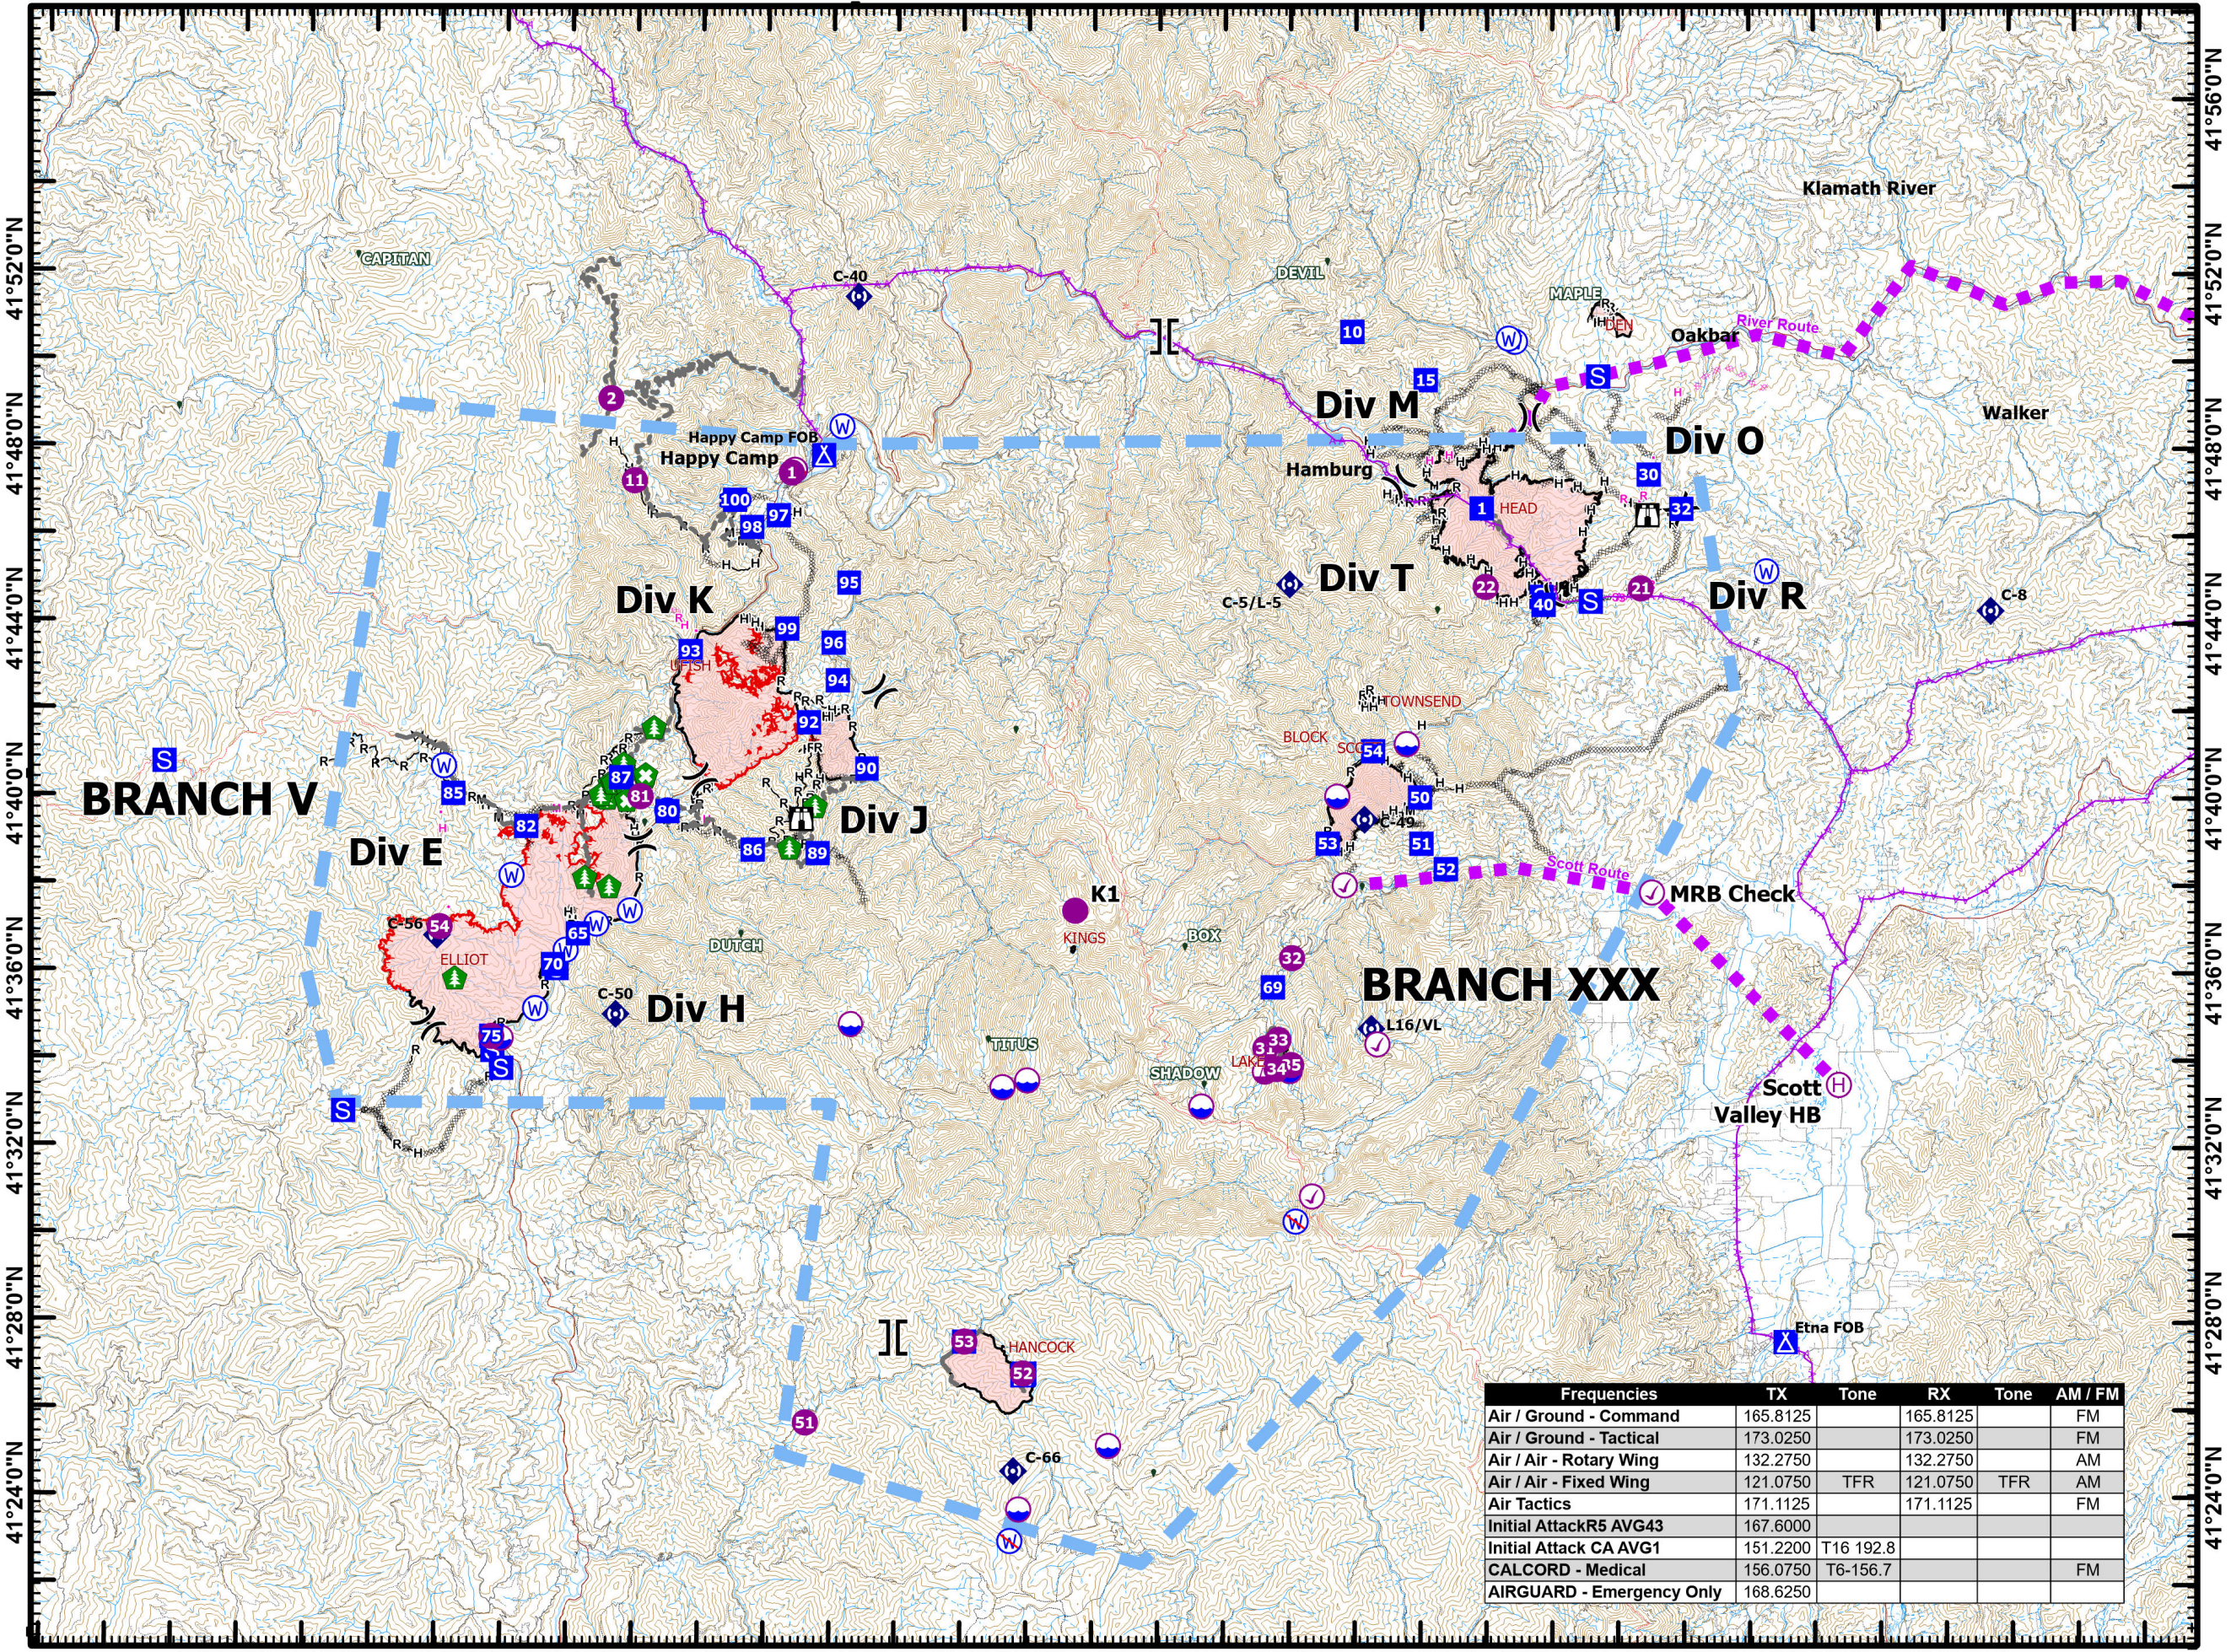

123°40'0"W 123°36'0"W 123°32'0"W 123°28'0"W 123°24'0"W 123°20'0"W 123°16'0"W 123°12'0"W 123°8'0"W 123°4'0"W 123°0'0"W 122°56'0"W 122°52'0"W 122°48'0"W

# Pilot Map

Happy Camp Complex  
CA-KNF-007022

Sept 17, 2023

- USFS Small Fires
- Logistics**
- Camp
- Staging Area
- Operations**
- Lookout
- Repair**
- Retardant in Avoidance Area
- Hazard Tree
- Communications**
- Repeater
- Water**
- Water Source
- Restricted Water Source
- Transmission Lines
- FC Line Type**
- Contained
- Uncontained
- Wildfire Daily Fire Perimeter

Frequencies	TX	Tone	RX	Tone	AM / FM
Air / Ground - Command	165.8125		165.8125		FM
Air / Ground - Tactical	173.0250		173.0250		FM
Air / Air - Rotary Wing	132.2750		132.2750		AM
Air / Air - Fixed Wing	121.0750	TFR	121.0750	TFR	AM
Air Tactics	171.1125		171.1125		FM
Initial Attack R5 AVG43	167.6000				
Initial Attack CA AVG1	151.2200	T16 192.8			
CALCORD - Medical	156.0750	T6-156.7			FM
AIRGUARD - Emergency Only	168.6250				

1:270,000  
Datum: North American 1983  
0 1.5 3 6 Miles

Map Updated: 9/16/2023 8:09 PM

**PILOT**