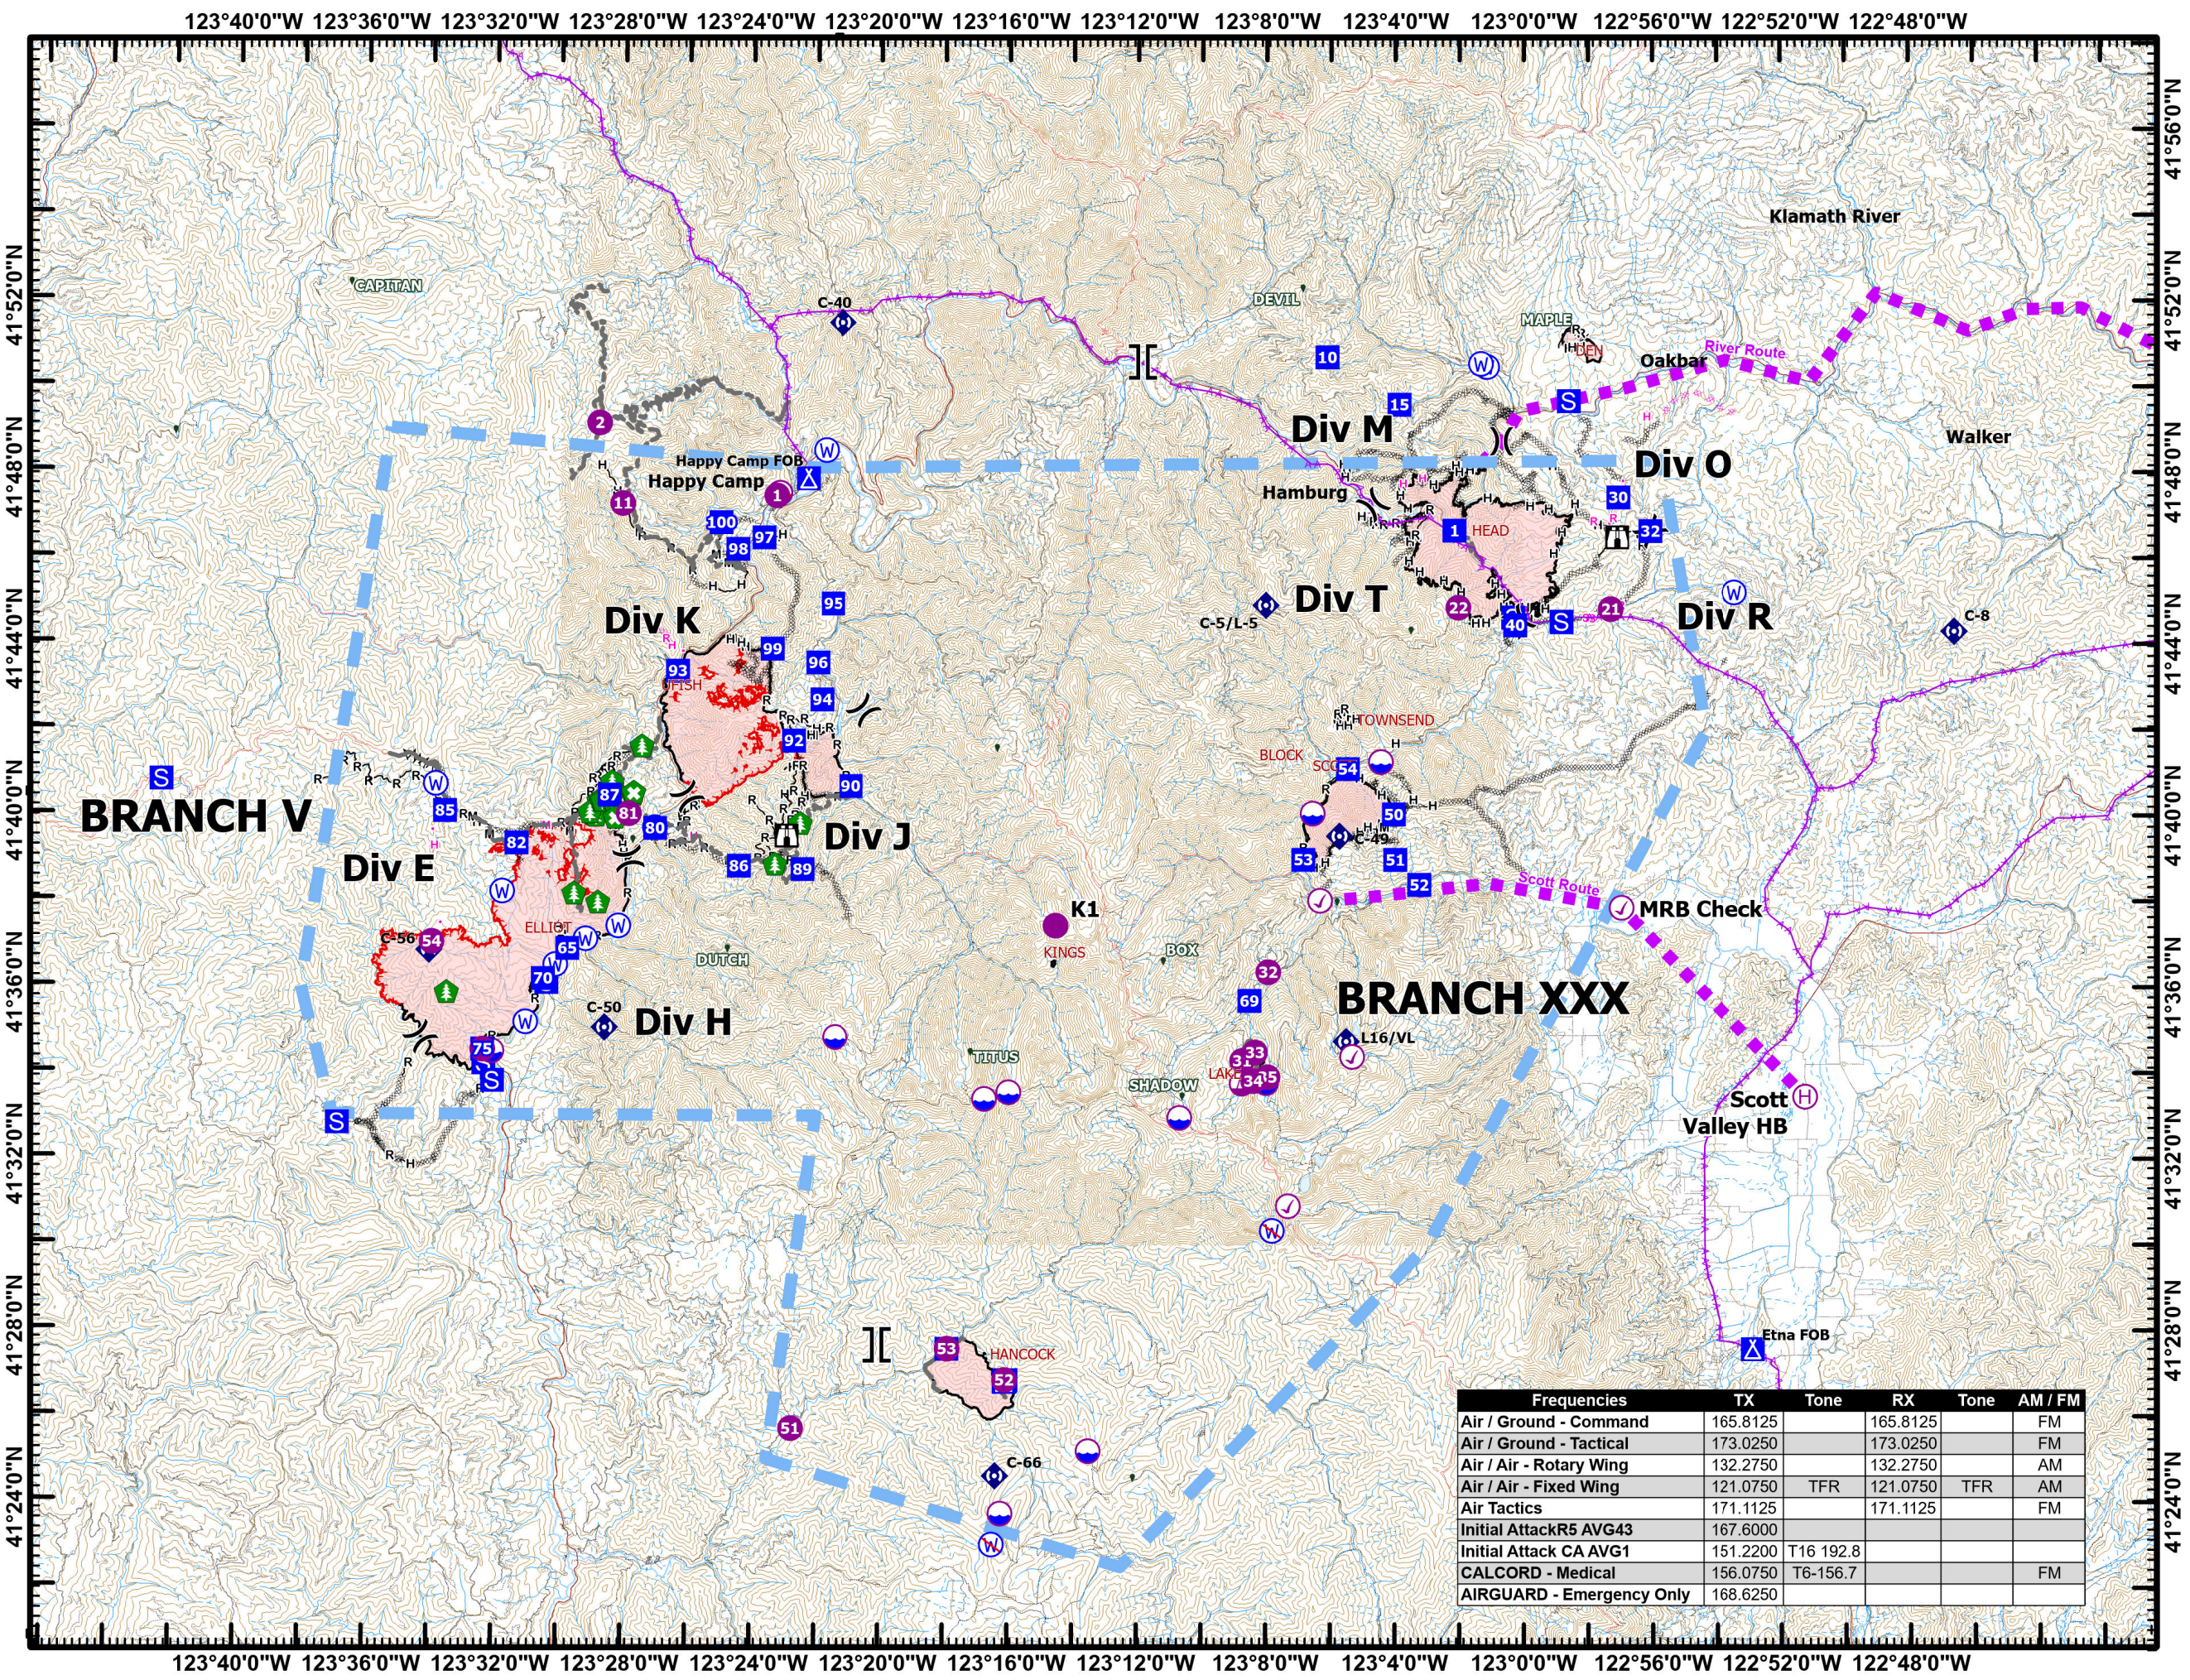

Lookout

Repair

Retardant in Avoidance Area

Hazard Tree

Communications

Repeater

Water

Water Source

Restricted Water Source

Transmission Lines

FC Line Type

Contained

Uncontained

Wildfire Daily Fire Perimeter

Frequencies	TX	Tone	RX	Tone	AM / FM
Air / Ground - Command	165.8125		165.8125		FM
Air / Ground - Tactical	173.0250		173.0250		FM
Air / Air - Rotary Wing	132.2750		132.2750		AM
Air / Air - Fixed Wing	121.0750	TFR	121.0750	TFR	AM
Air Tactics	171.1125		171.1125		FM
Initial Attack R5 AVG43	167.6000				
Initial Attack CA AVG1	151.2200	T16 192.8			
CALCORD - Medical	156.0750	T6-156.7			FM
AIRGUARD - Emergency Only	168.6250				

1:270,000
Datum: North American 1983
0 1.5 3 6 Miles

Map Updated: 9/17/2023 6:32 AM

PILOT