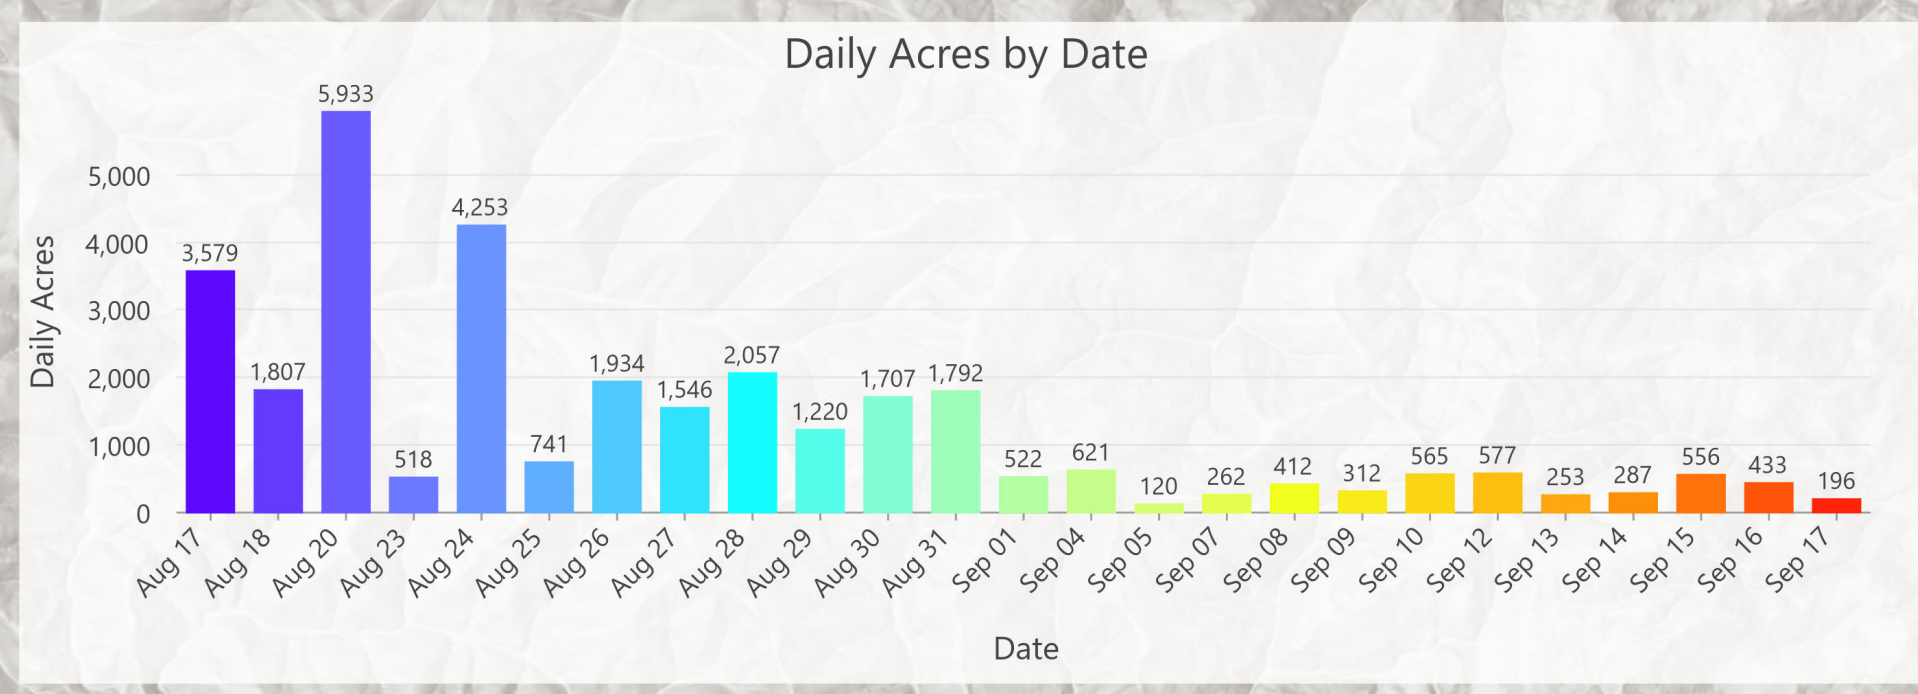

Date	Daily Acres	Total Acres	Date	Daily Acres	Total Acres
Aug 17	3,579	3,579	Sep 04	621	28,230
Aug 18	1,807	5,386	Sep 05	120	28,350
Aug 20	5,933	11,319	Sep 07	262	28,612
Aug 23	518	11,837	Sep 08	412	29,024
Aug 24	4,253	16,090	Sep 09	312	29,336
Aug 25	741	16,831	Sep 10	565	29,901
Aug 26	1,934	18,765	Sep 12	577	30,478
Aug 27	1,546	20,311	Sep 13	253	30,731
Aug 28	2,057	22,368	Sep 14	287	31,018
Aug 29	1,220	23,588	Sep 15	556	31,574
Aug 30	1,707	25,295	Sep 16	433	32,007
Aug 31	1,792	27,087	Sep 17	196	32,203
Sep 01	522	27,609			

- State Highways
- Aug 17
- Aug 24
- Aug 28
- Sep 01
- Sep 08
- Sep 13
- Sep 17
- Aug 18
- Aug 25
- Aug 29
- Sep 04
- Sep 09
- Sep 14
- Aug 20
- Aug 26
- Aug 30
- Sep 05
- Sep 10
- Sep 15
- Aug 23
- Aug 27
- Aug 31
- Sep 07
- Sep 12
- Sep 16

PROGRESSION
 Happy Camp Complex
 CA-KNF-007022
 September 17, 2023

PCS: NAD 1983 UTM Zone 10N
Scale: 1:72,518

PROGRESSION
Sept 17, 2023

PROGRESSION
Sept 17, 2023