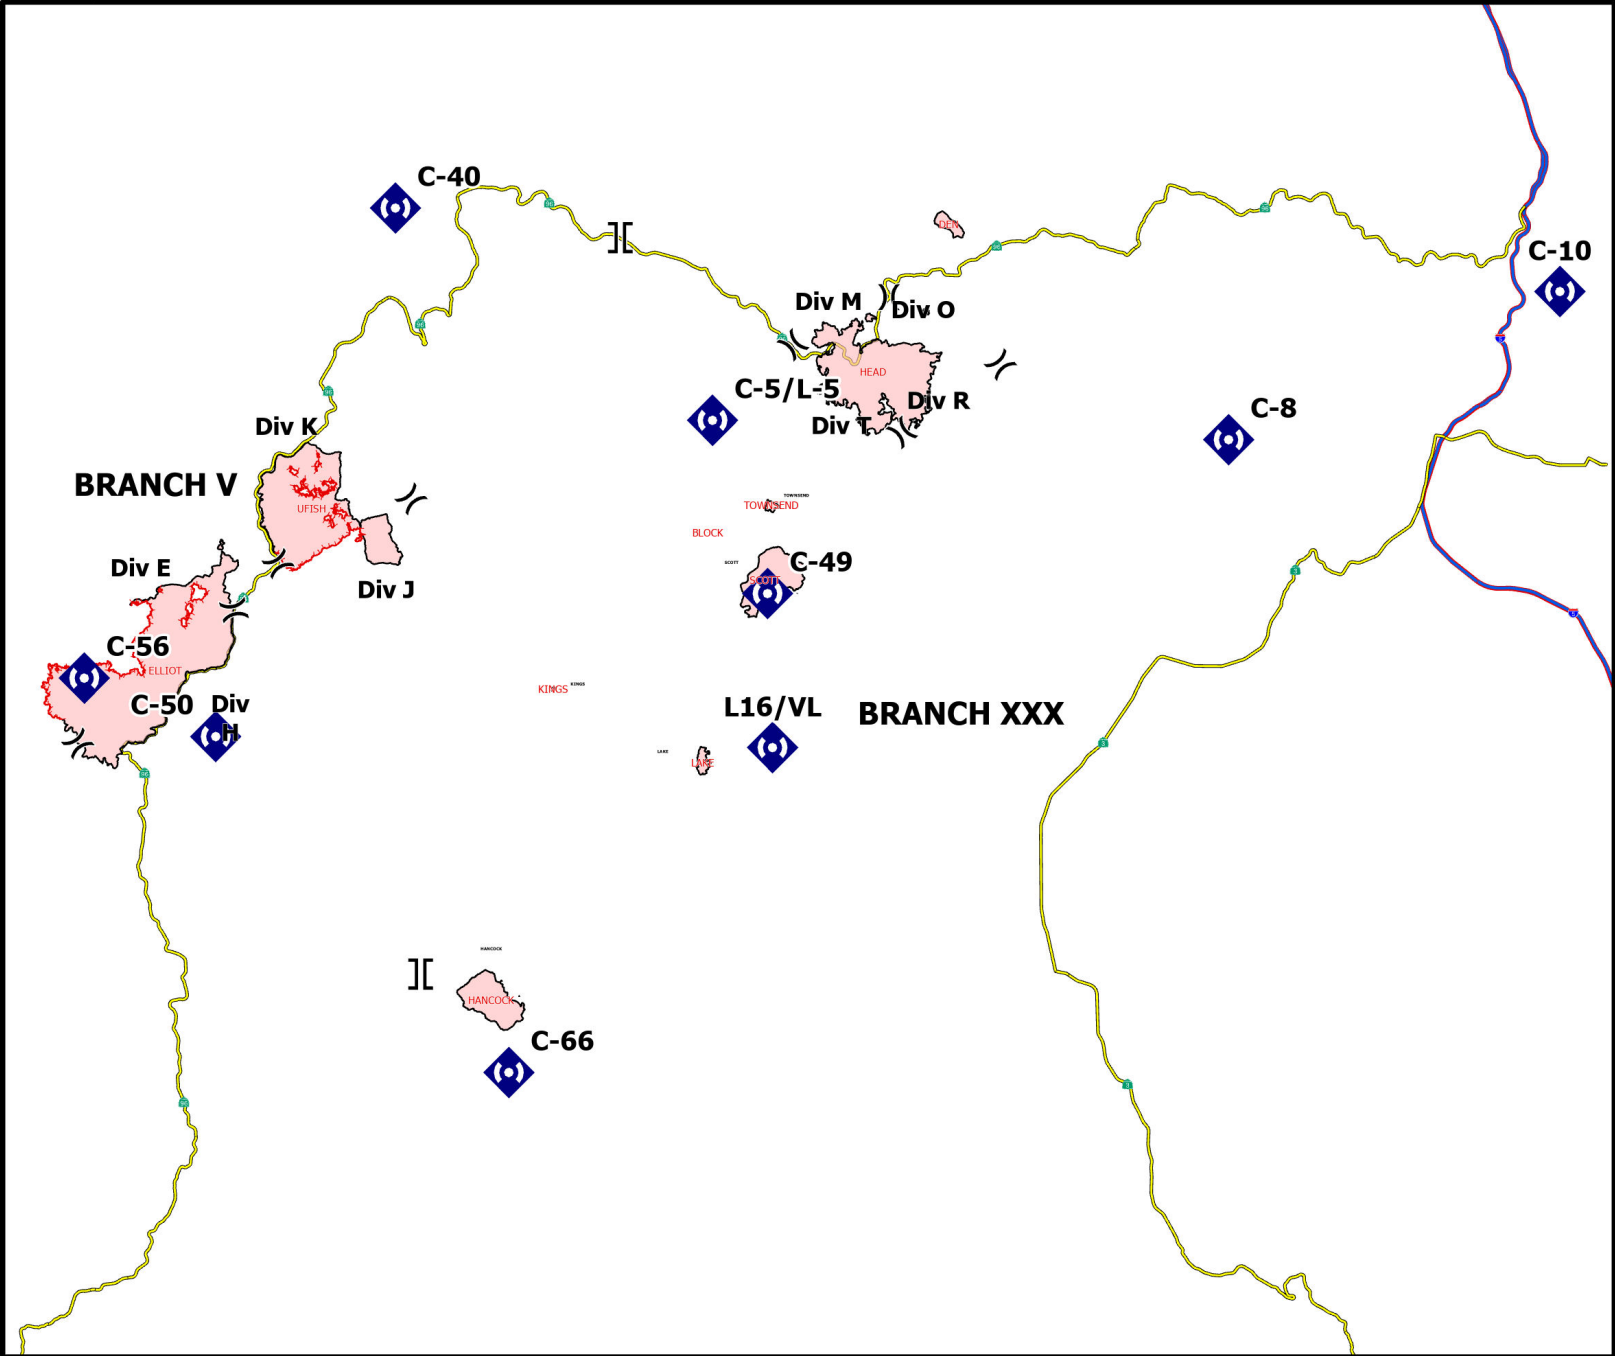

# REPEATERS

FC Point Type	Label	Comments	Latitude WGS84 DDM	Longitude WGS84 DDM
Repeater	C-40	Slater Butte	41° 51.484' N	123° 21.213' W
Repeater	C-5/L-5	Lake	41° 44.920' N	123° 08.017' W
Repeater	C-8	Gunsight	41° 44.309' N	122° 46.598' W
Repeater	C-10	Paradise Craggy	41° 48.871' N	122° 32.820' W
Repeater	C-49	Scotts Bar Lookout	41° 39.540' N	123° 05.724' W
Repeater	C-50	Ukonom Lookout	41° 35.041' N	123° 28.561' W
Repeater	C-56	Pony peak	41° 36.831' N	123° 34.020' W
Repeater	L16/VL	Boulder Peak	41° 34.756' N	123° 05.512' W
Repeater	C-66	Hancock Ridge	41° 24.620' N	123° 16.385' W

REPEATERS

- ) ( Division Break
- ] [ Branch Break
- Repeater

## REPEATERS

Happy Camp Complex  
CA-KNF-007022

0 1.5 3 6 Miles

Datum: NAD 1983 UTM Zone 10N Scale: 1:435,000

REPEATERS